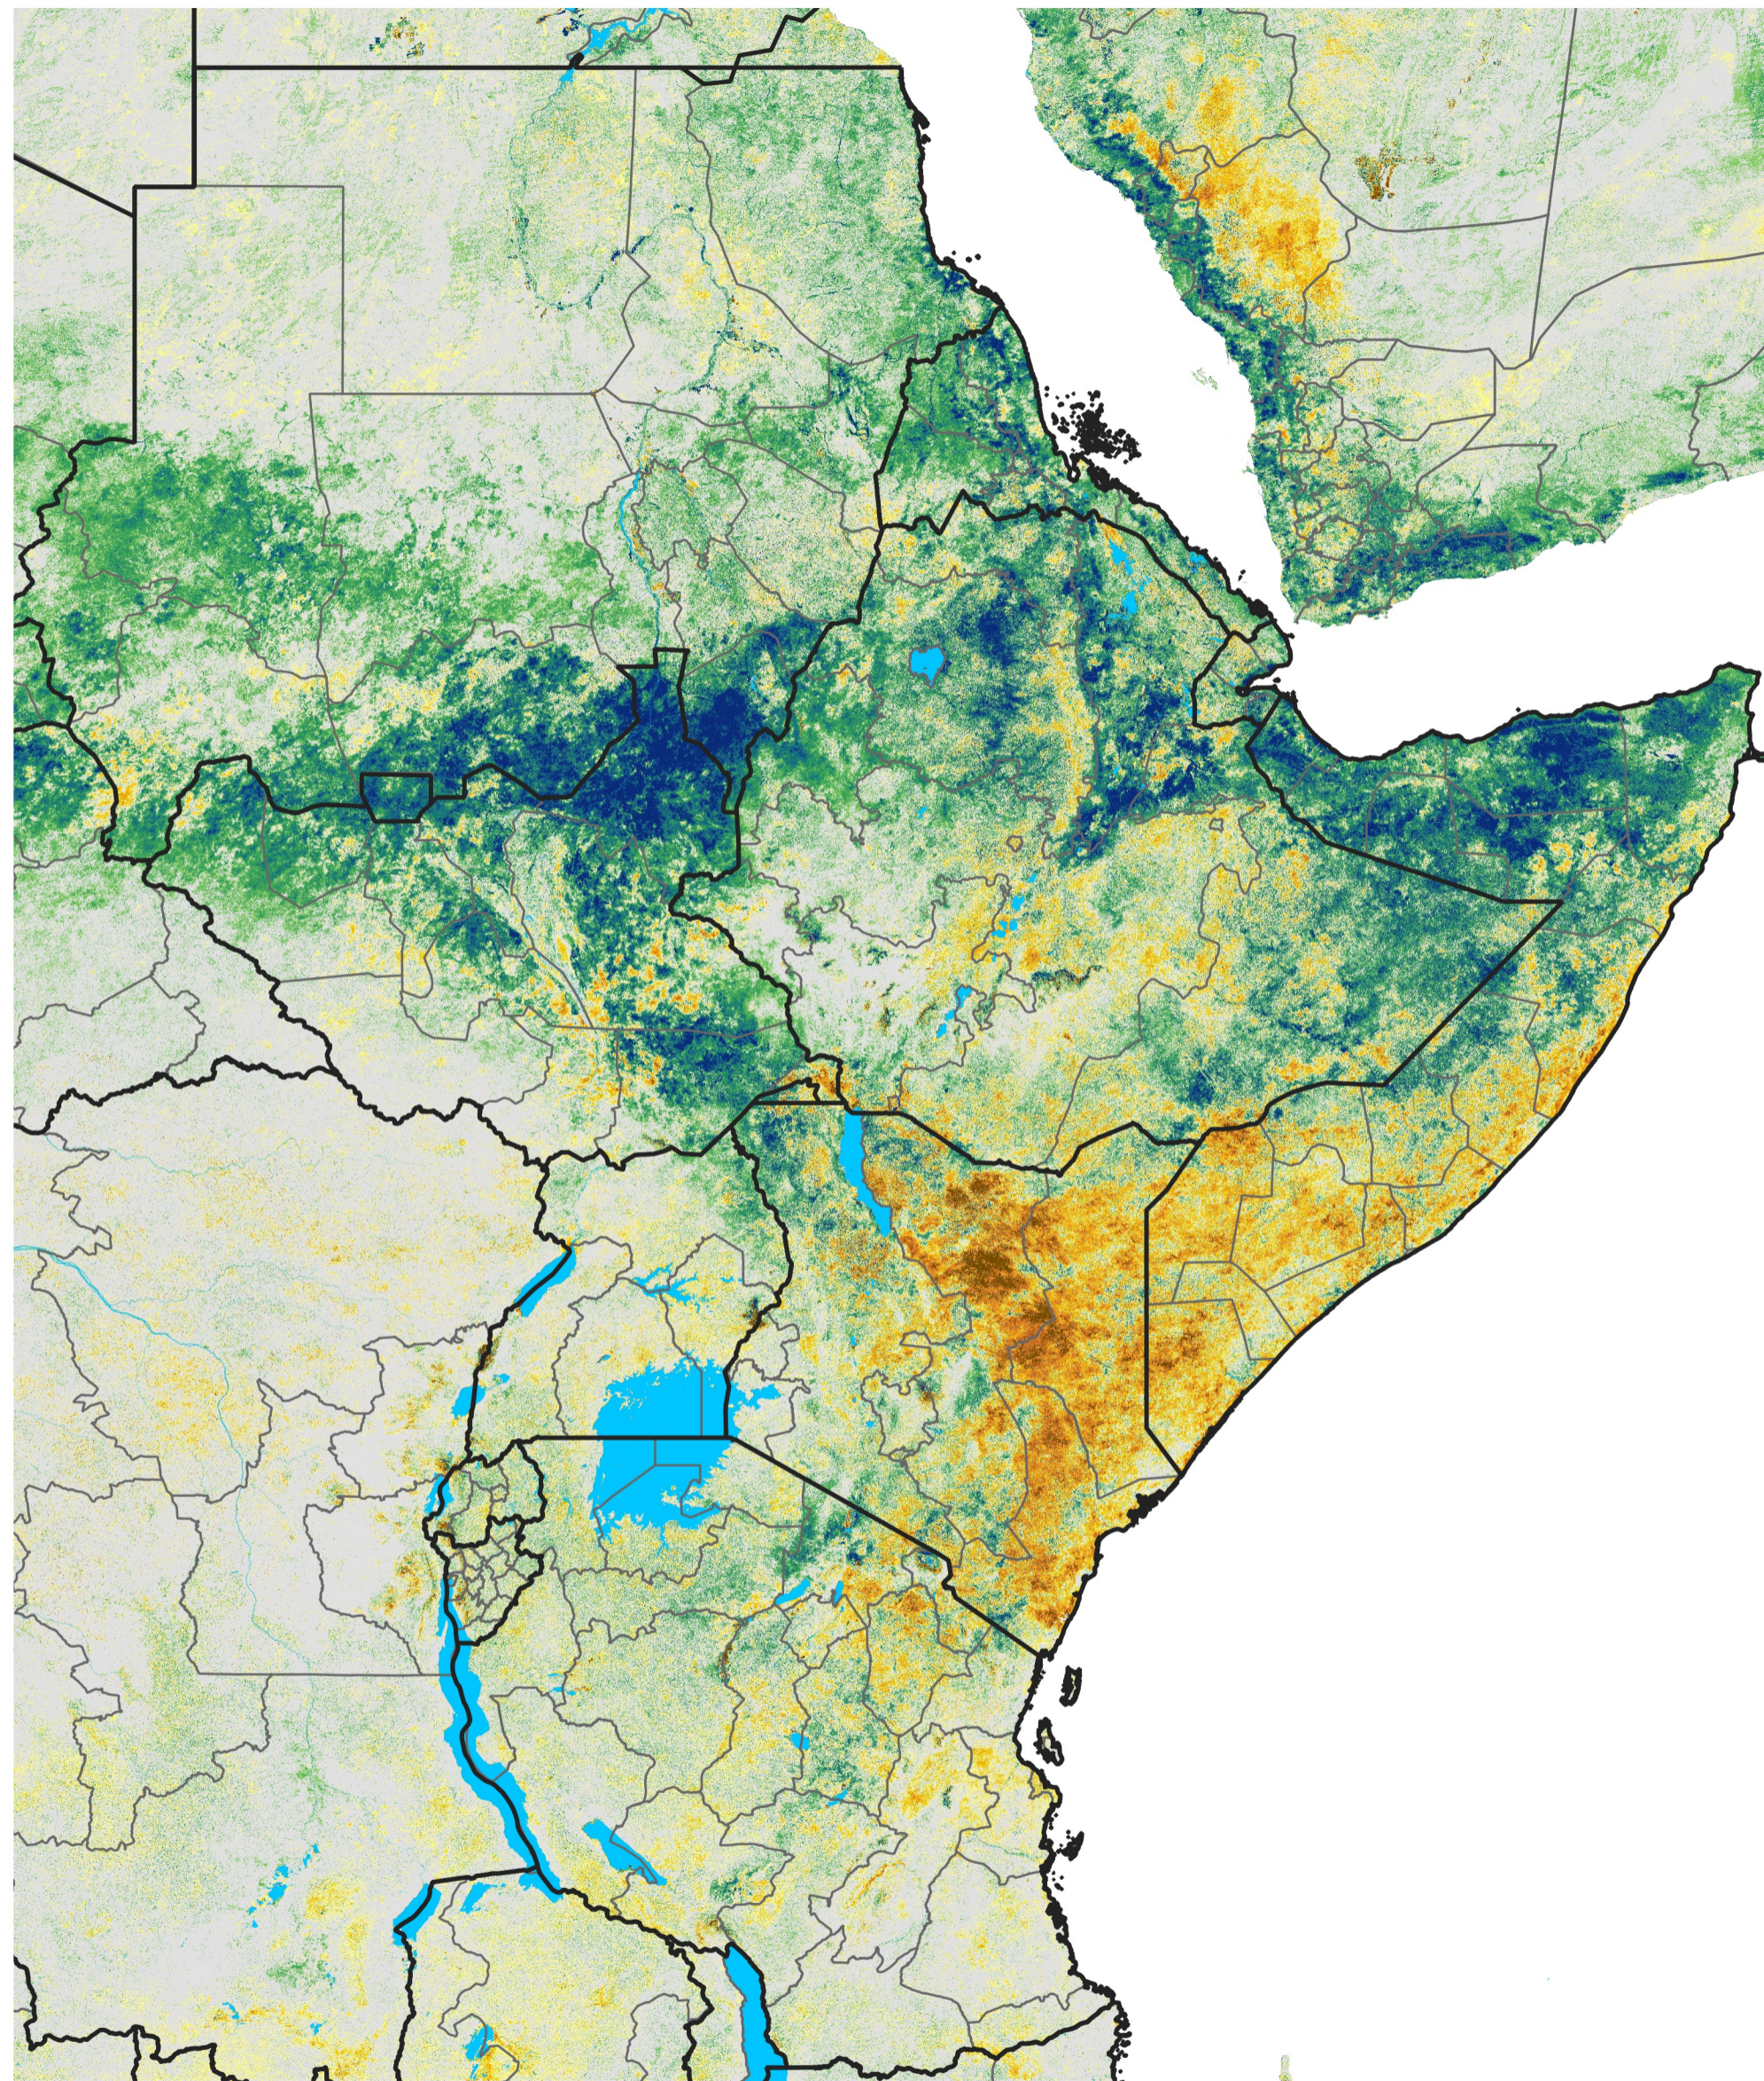

East Africa Percent of Mean NDVI

2021 / Mean (2012 - 2021)

Period 29 / May 16 - 25, 2021

Percent of Normal