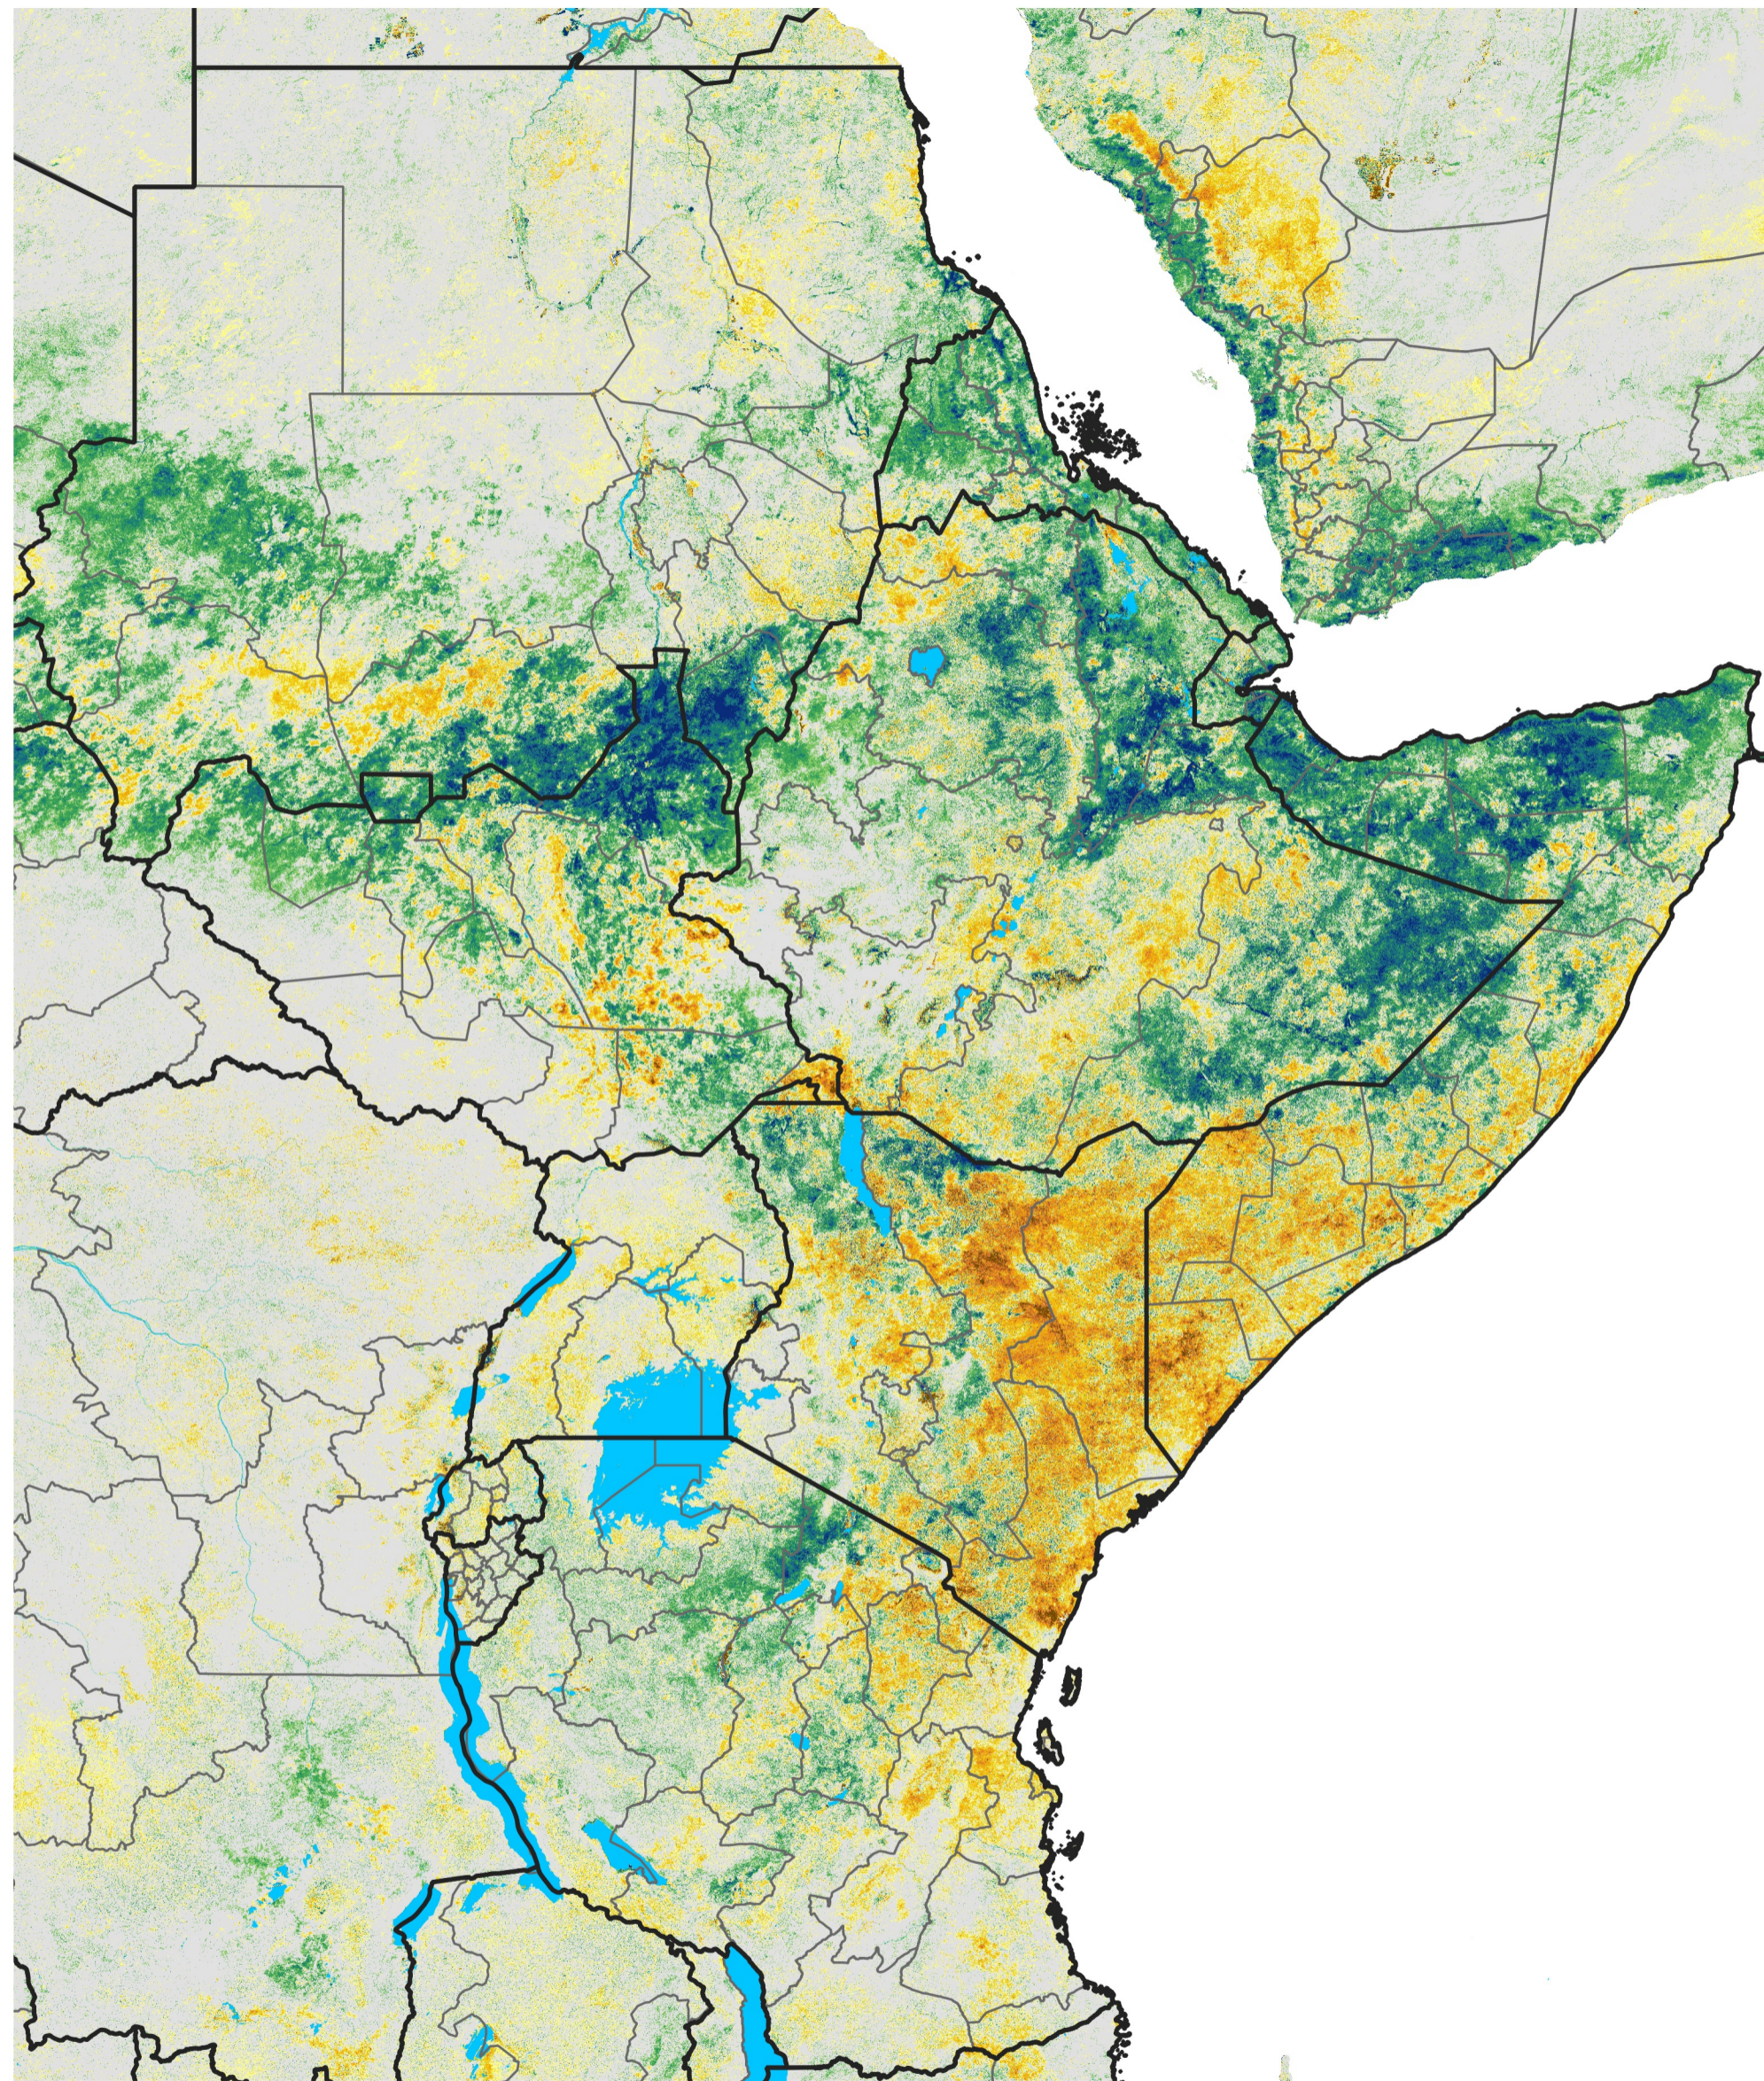

East Africa Percent of Mean NDVI

2021 / Mean (2012 - 2021)

Period 33 / Jun 06 - 15, 2021

Percent of Normal