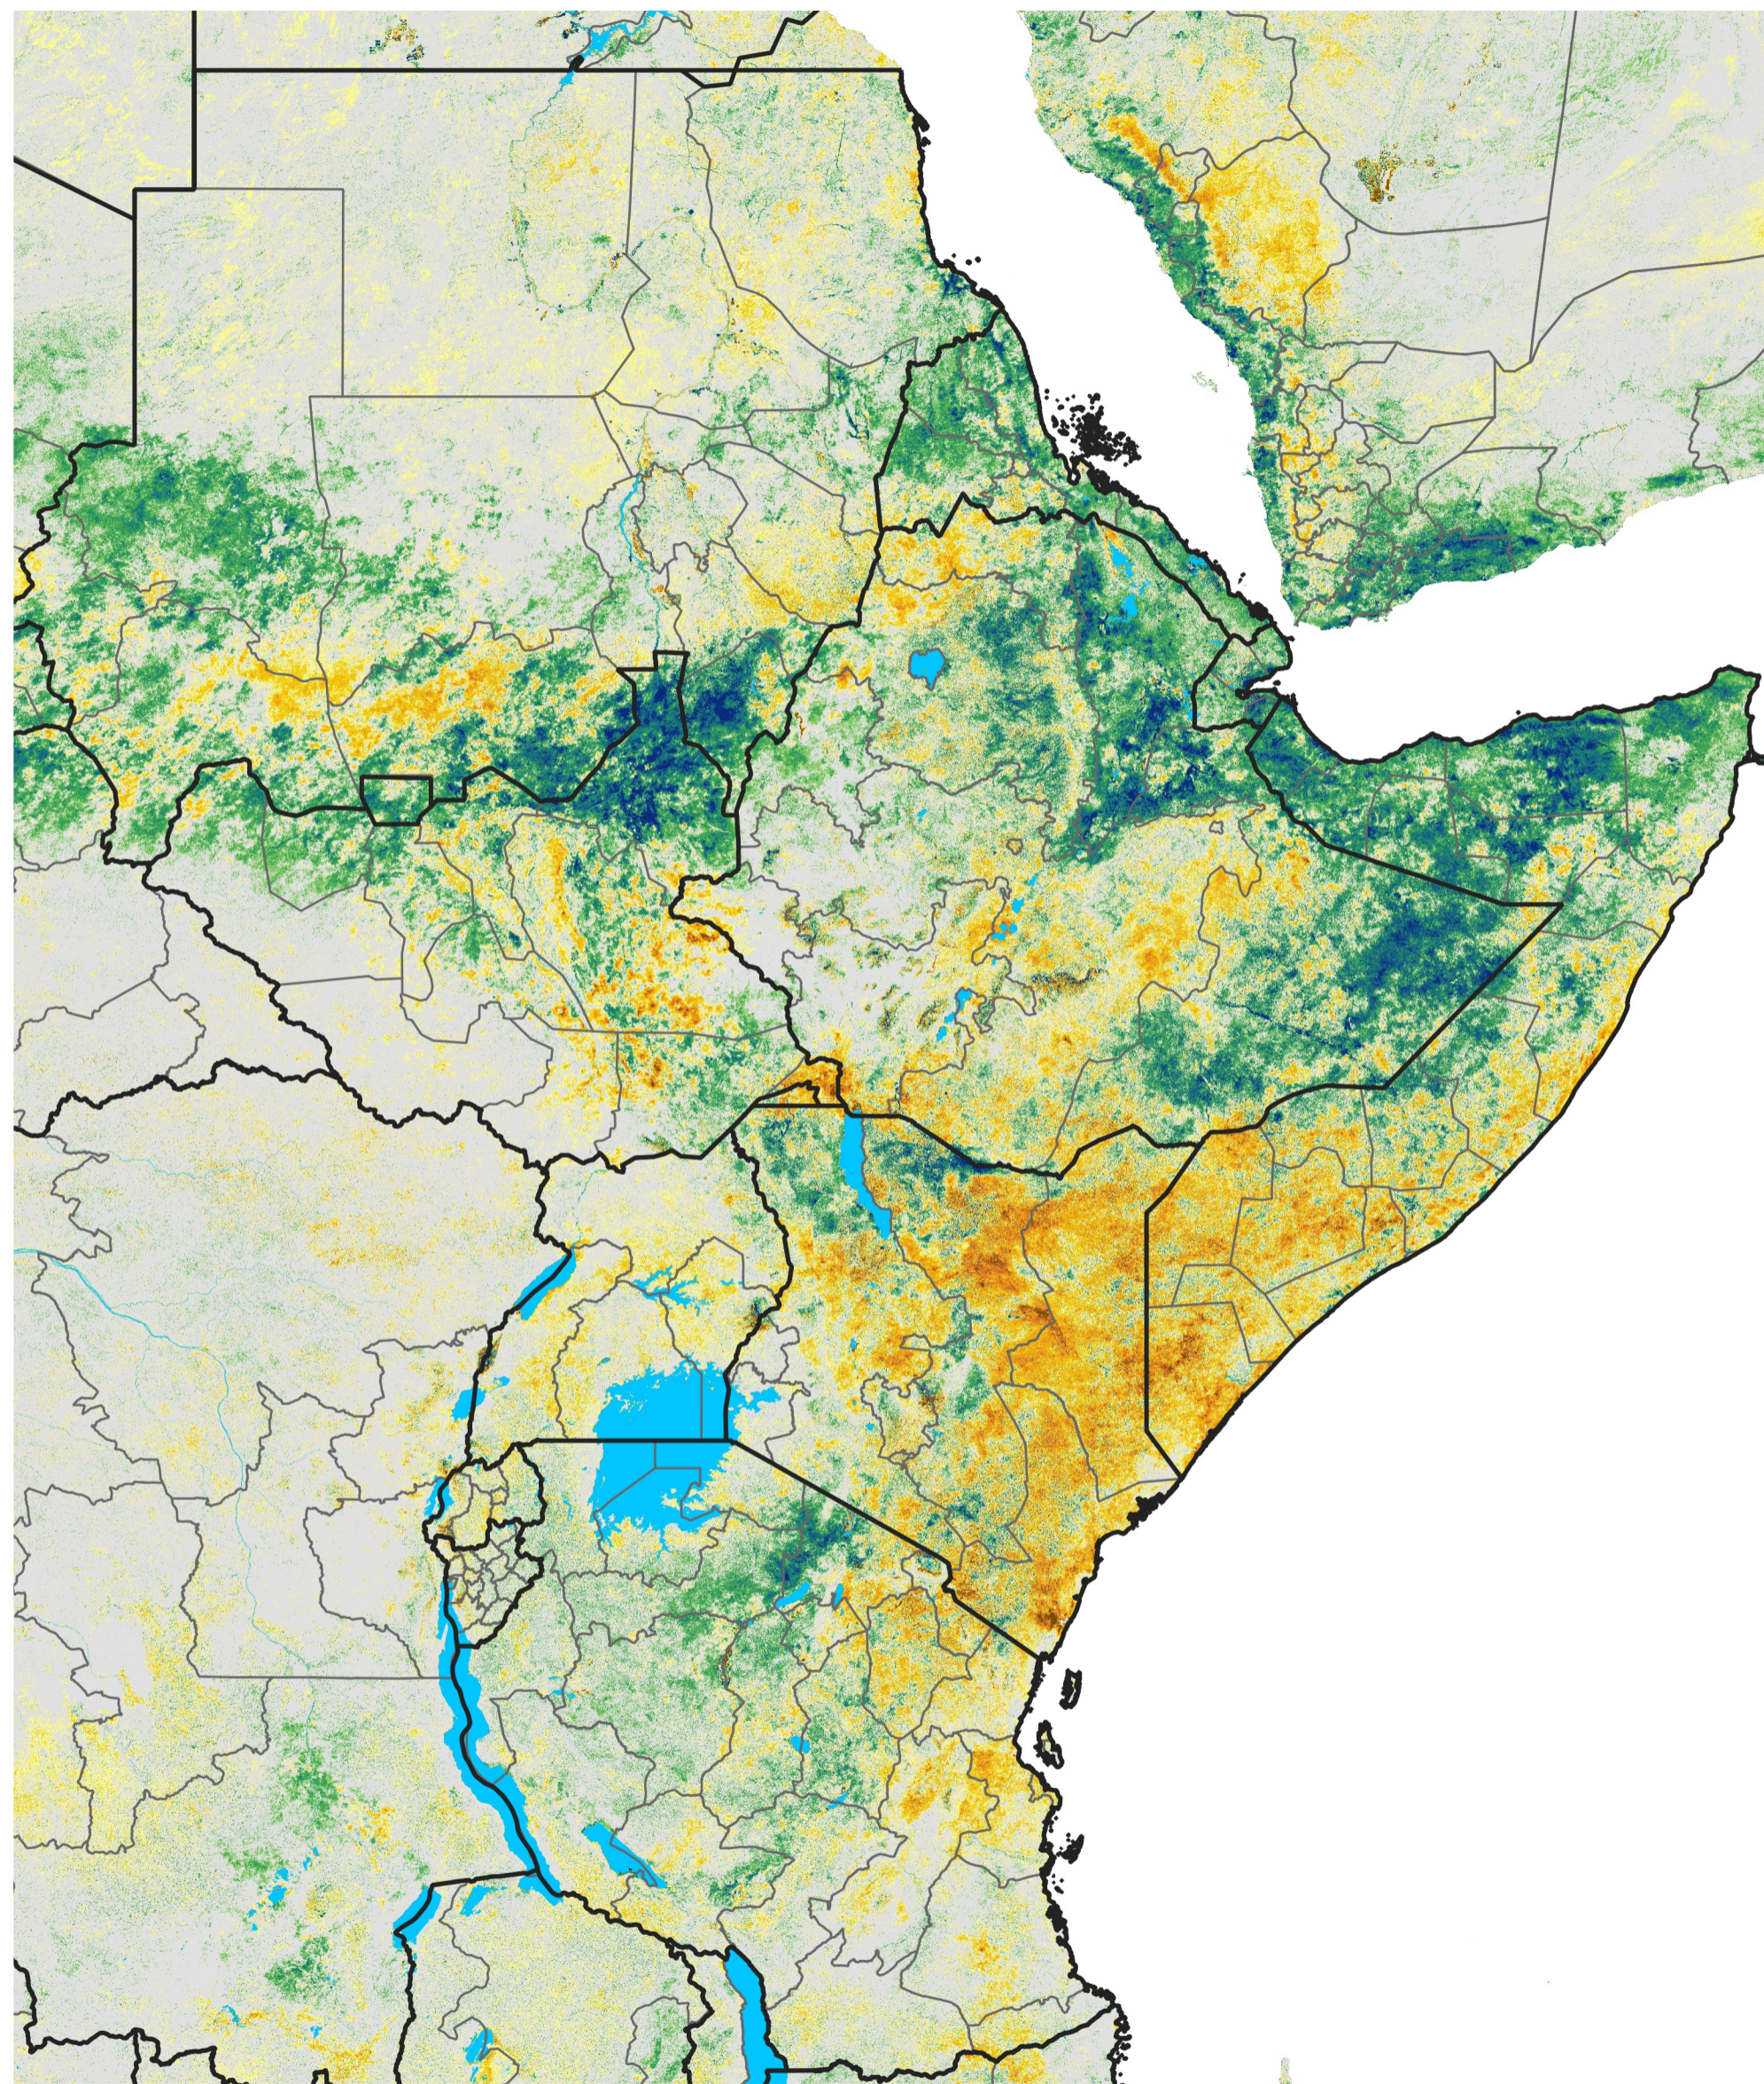

East Africa Percent of Mean NDVI

2021 / Mean (2012 - 2021)

Period 34 / Jun 11 - 20, 2021

Percent of Normal