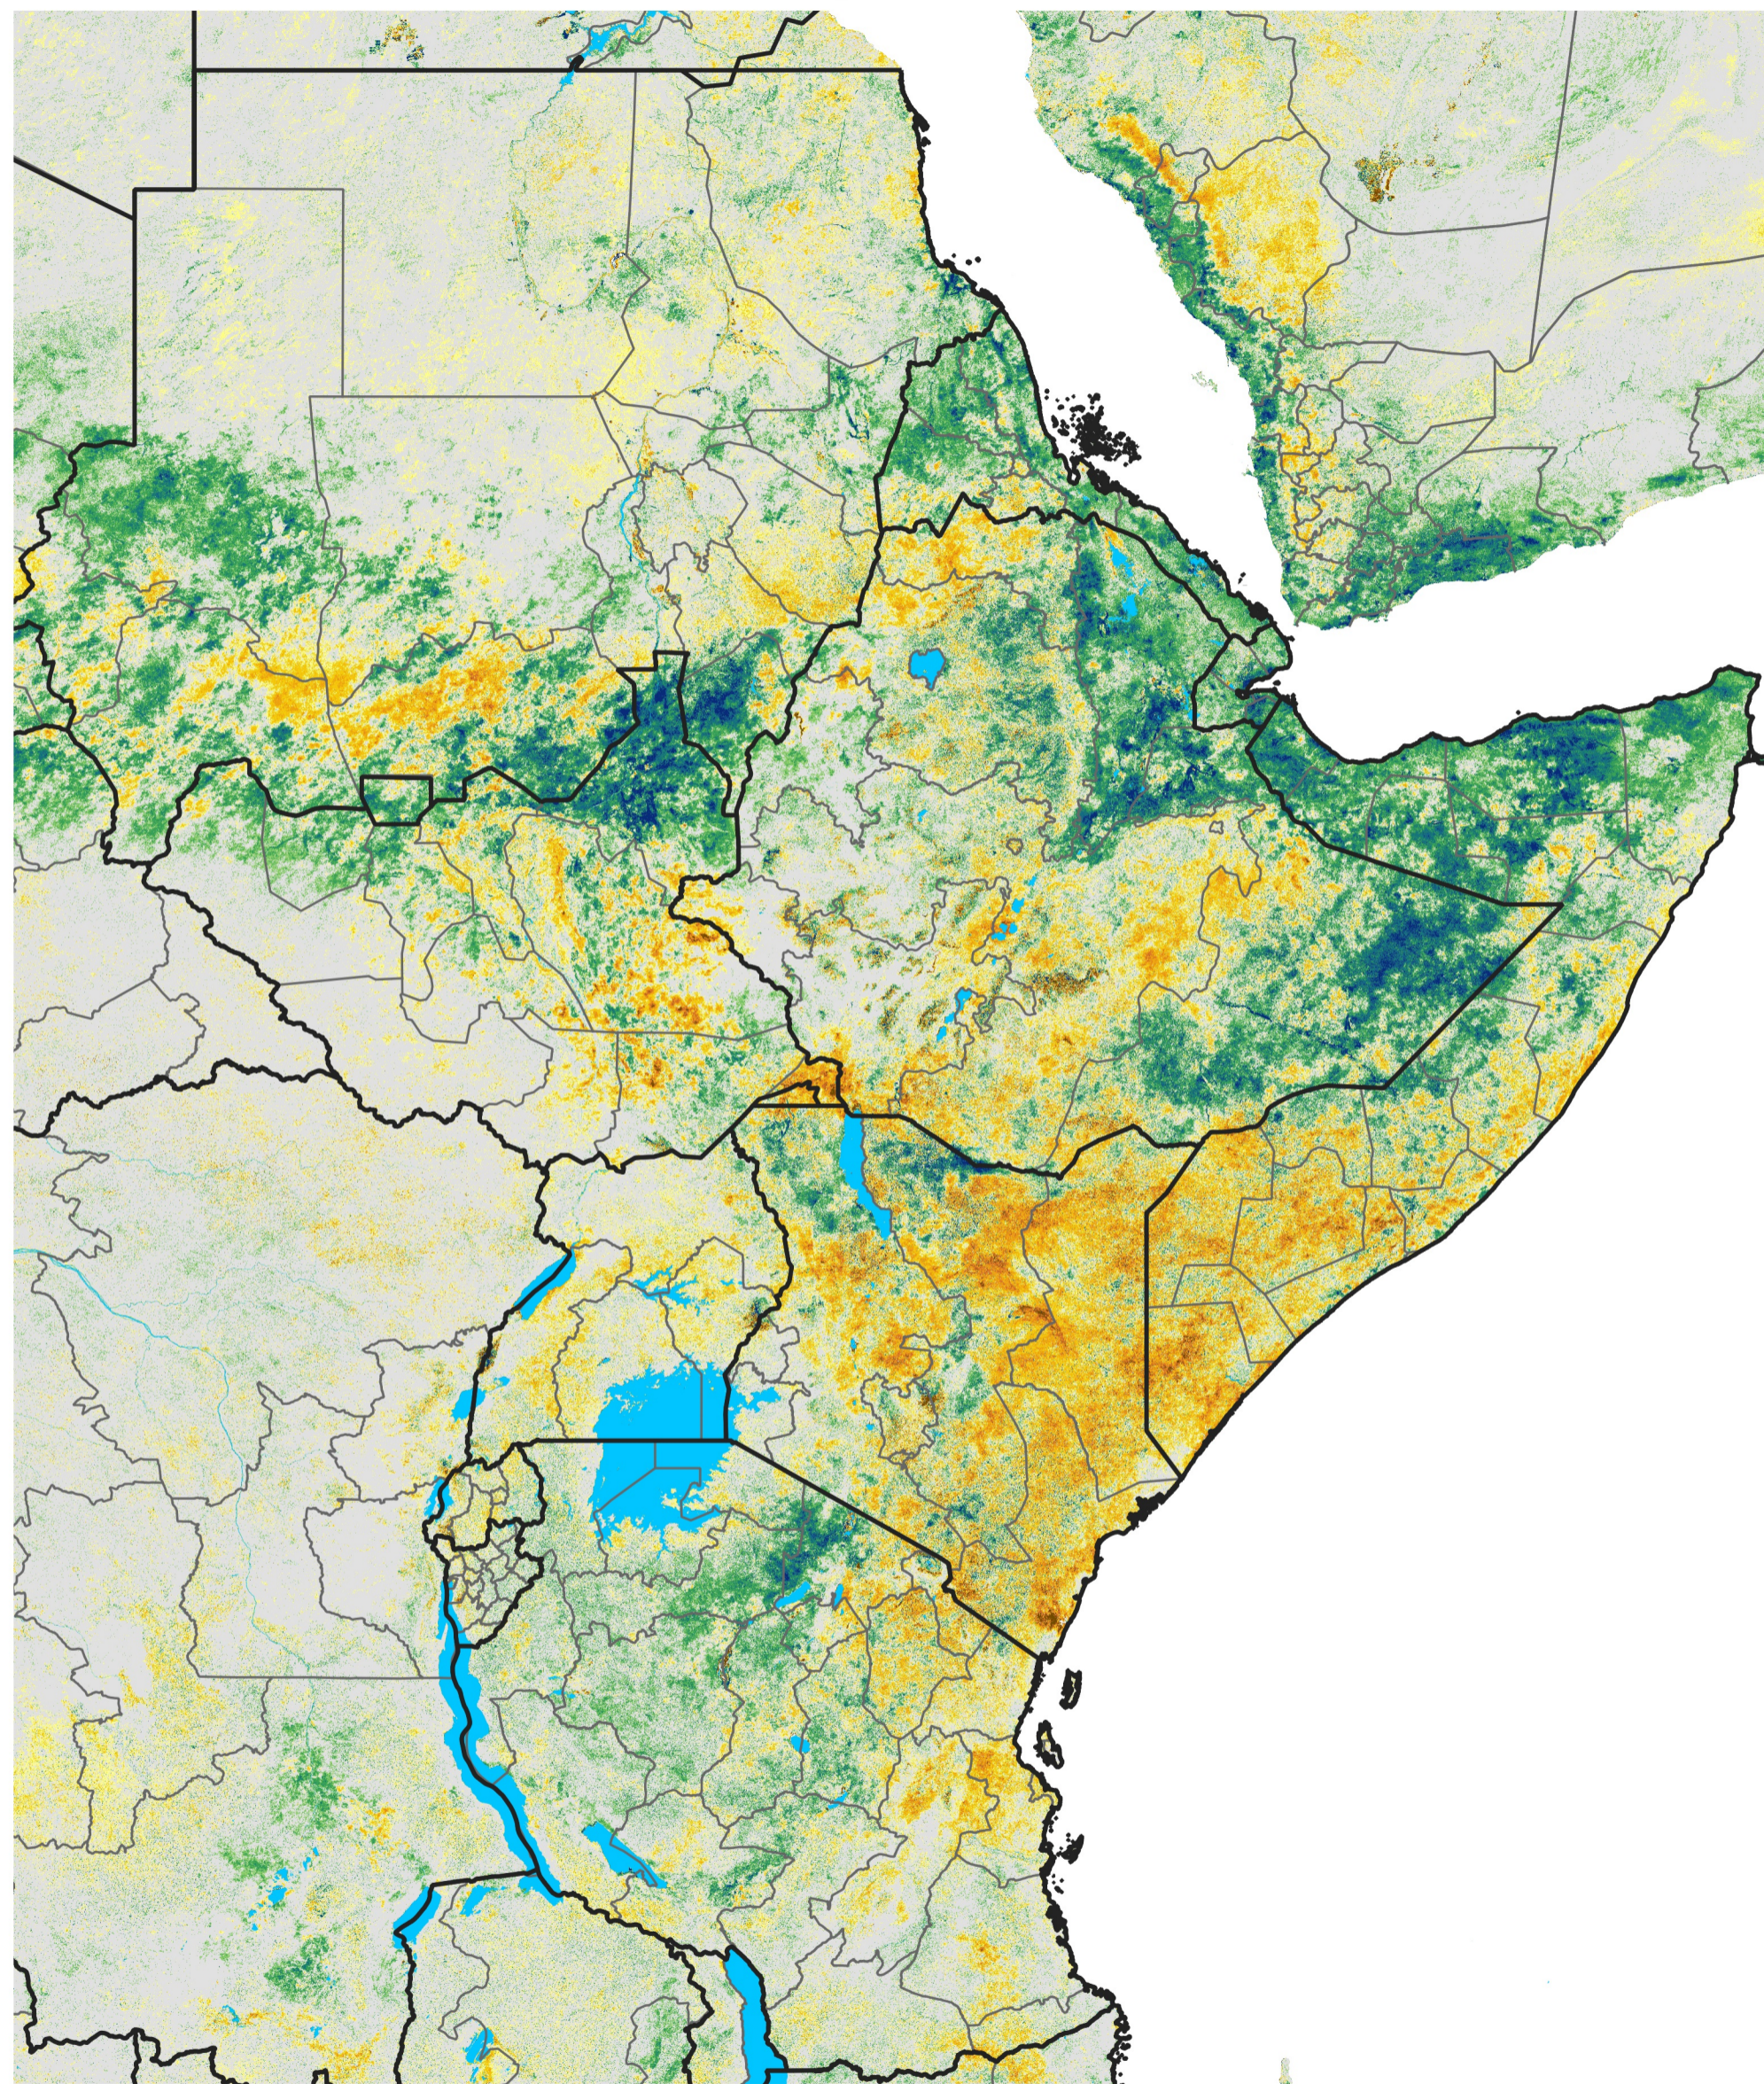

East Africa Percent of Mean NDVI

2021 / Mean (2012 - 2021)

Period 35 / Jun 16 - 25, 2021

Percent of Normal