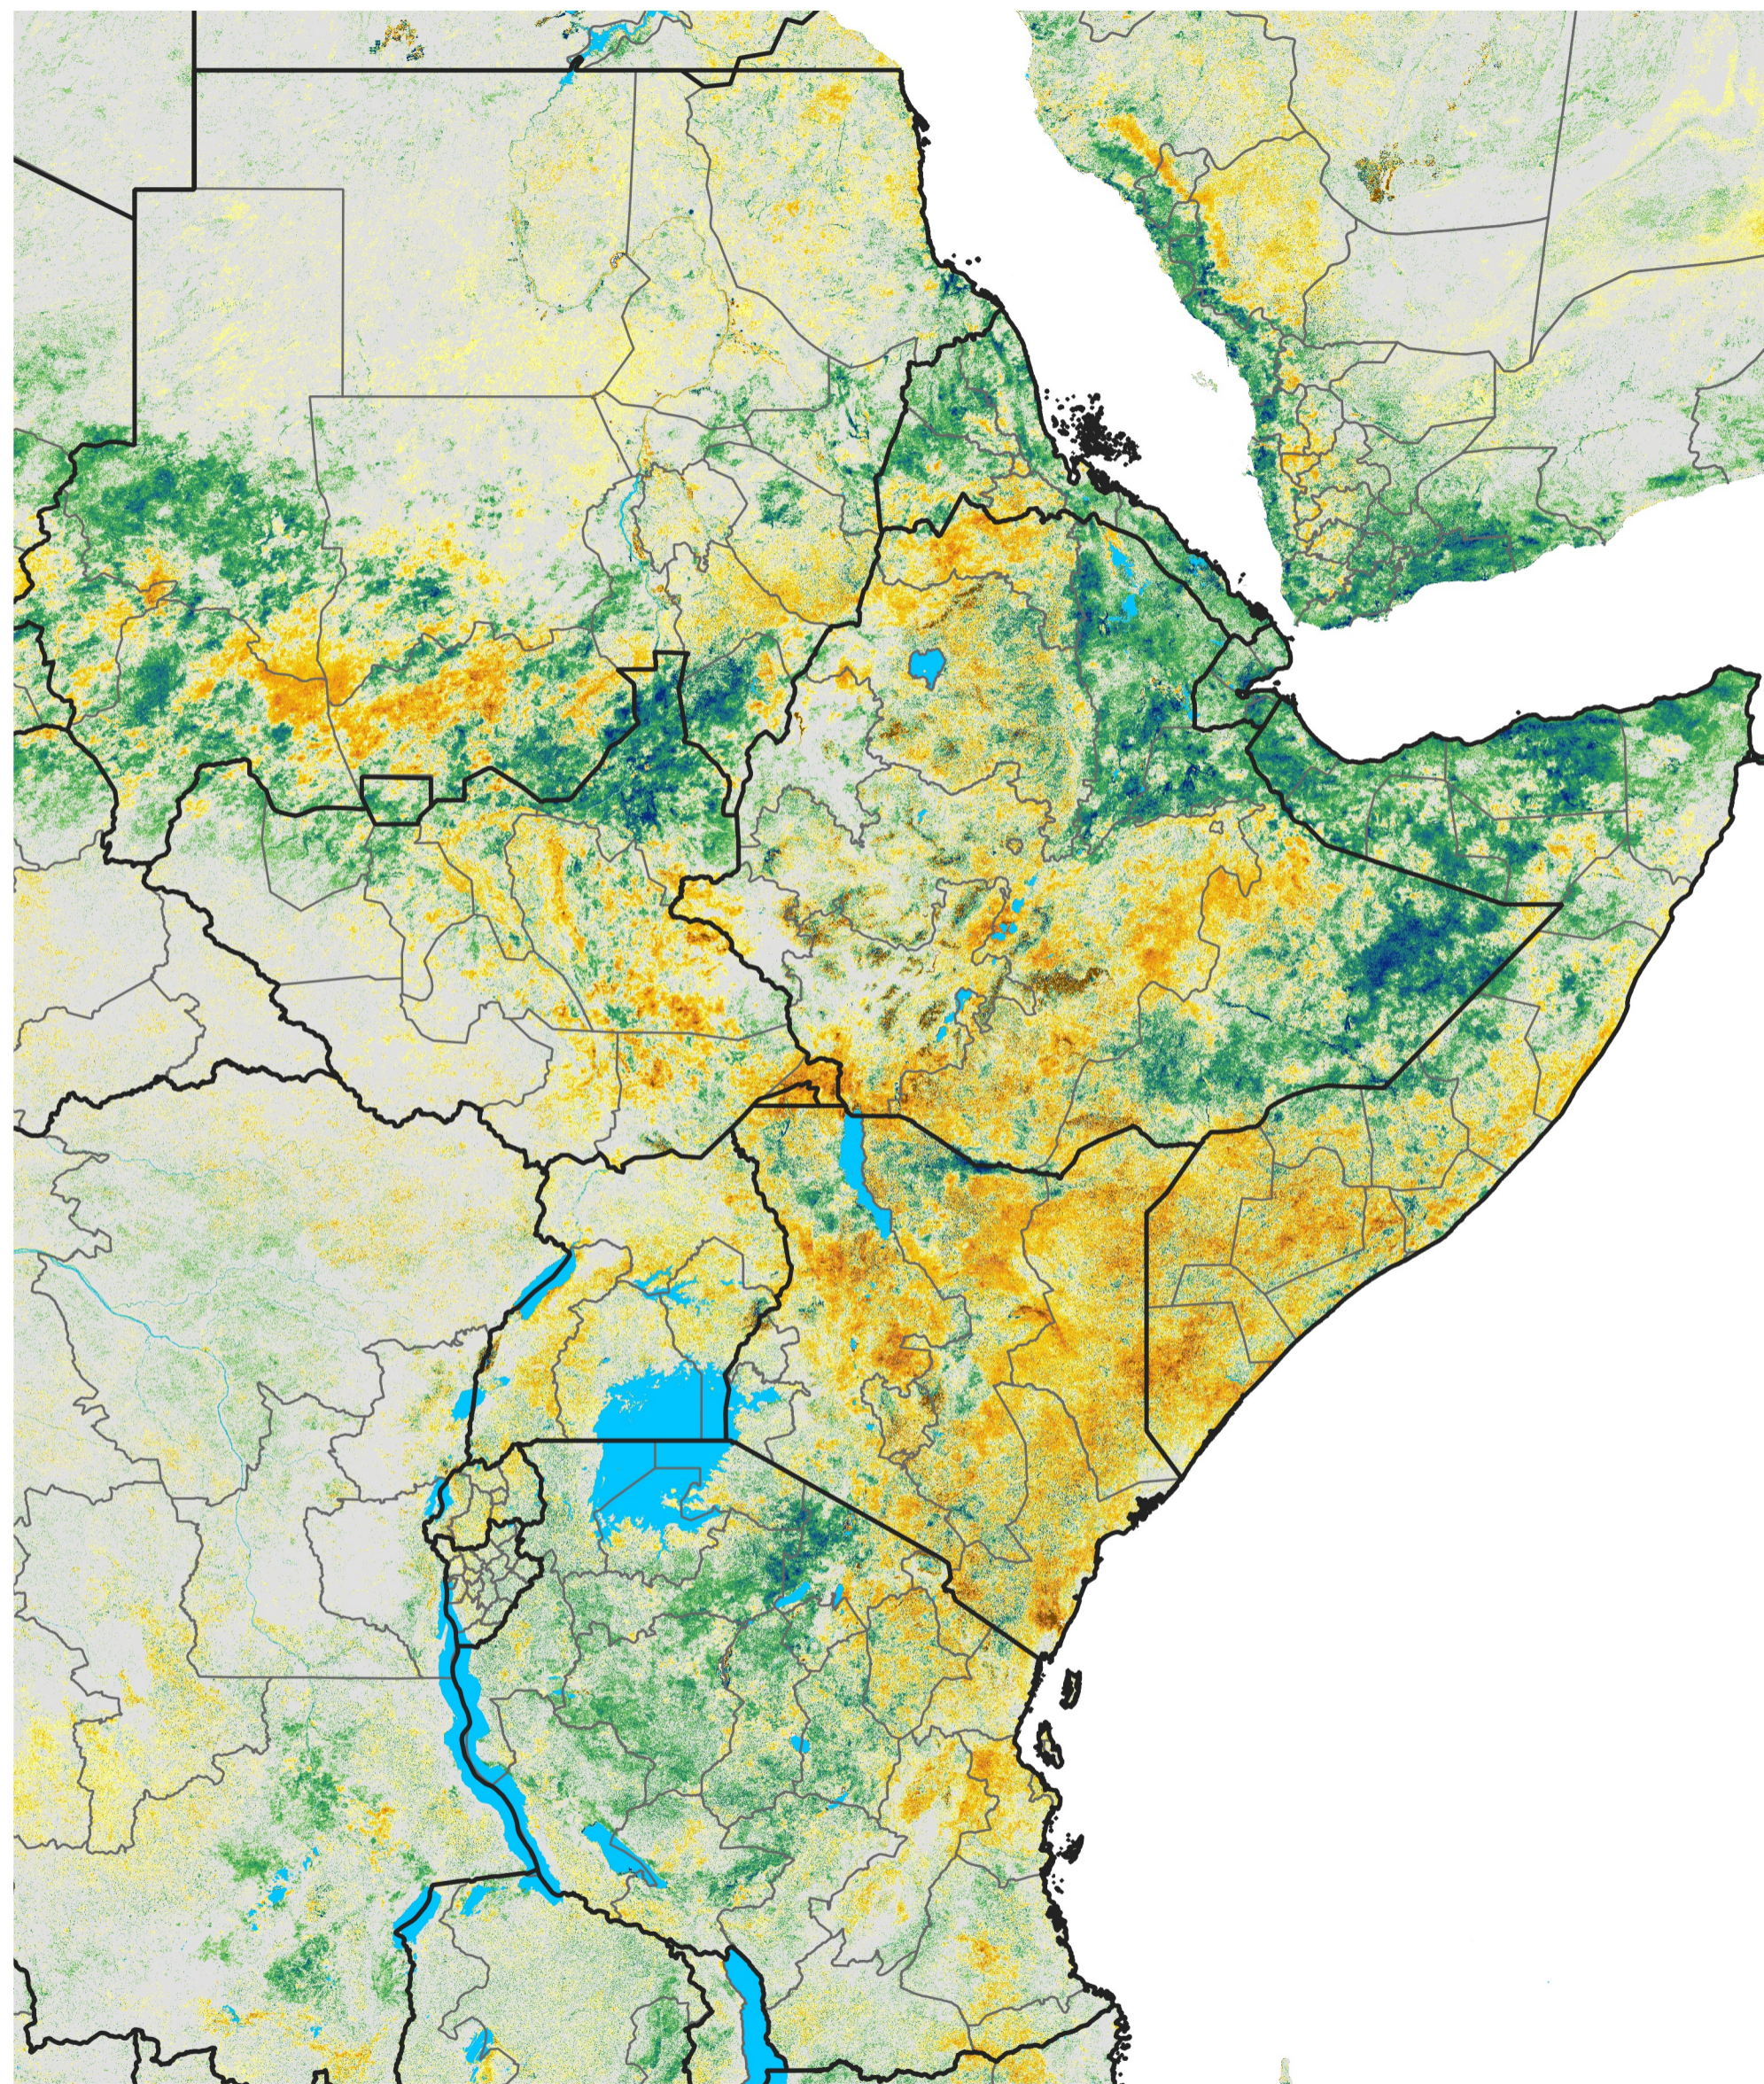

East Africa Percent of Mean NDVI

2021 / Mean (2012 - 2021)

Period 37 / Jun 26 - Jul 05, 2021

Percent of Normal