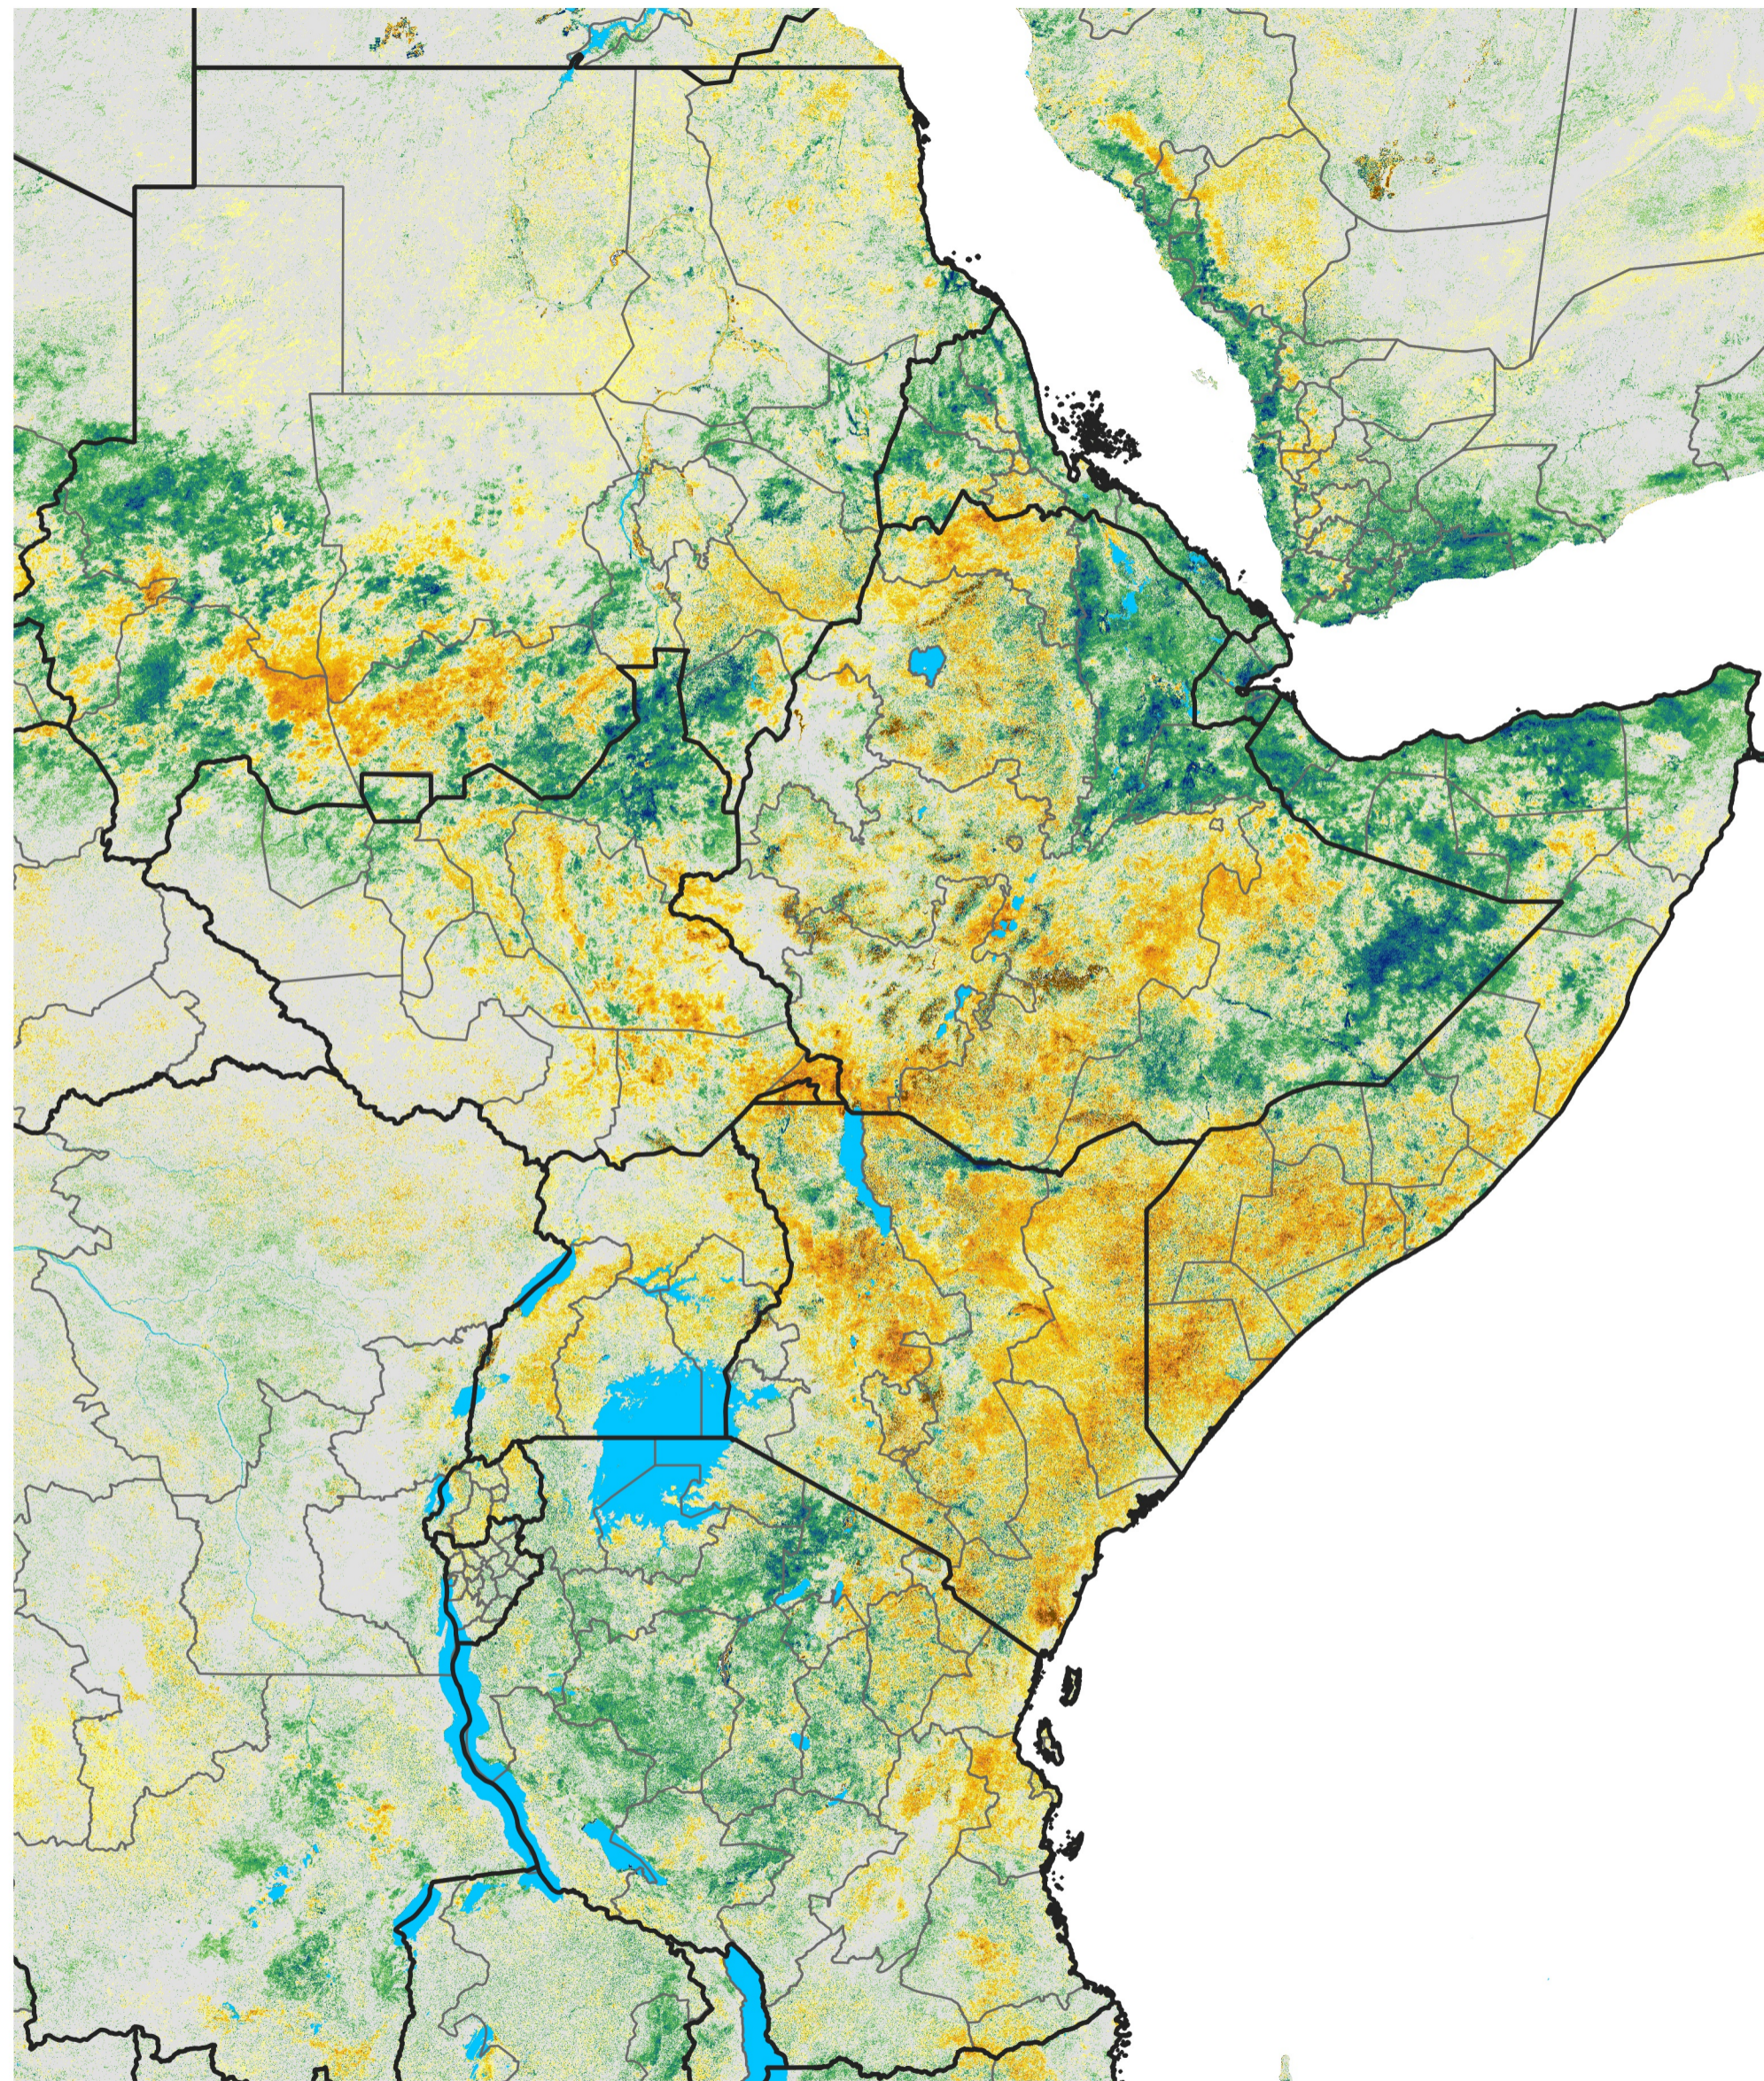

East Africa Percent of Mean NDVI

2021 / Mean (2012 - 2021)

Period 38 / Jul 01 - 10, 2021

Percent of Normal