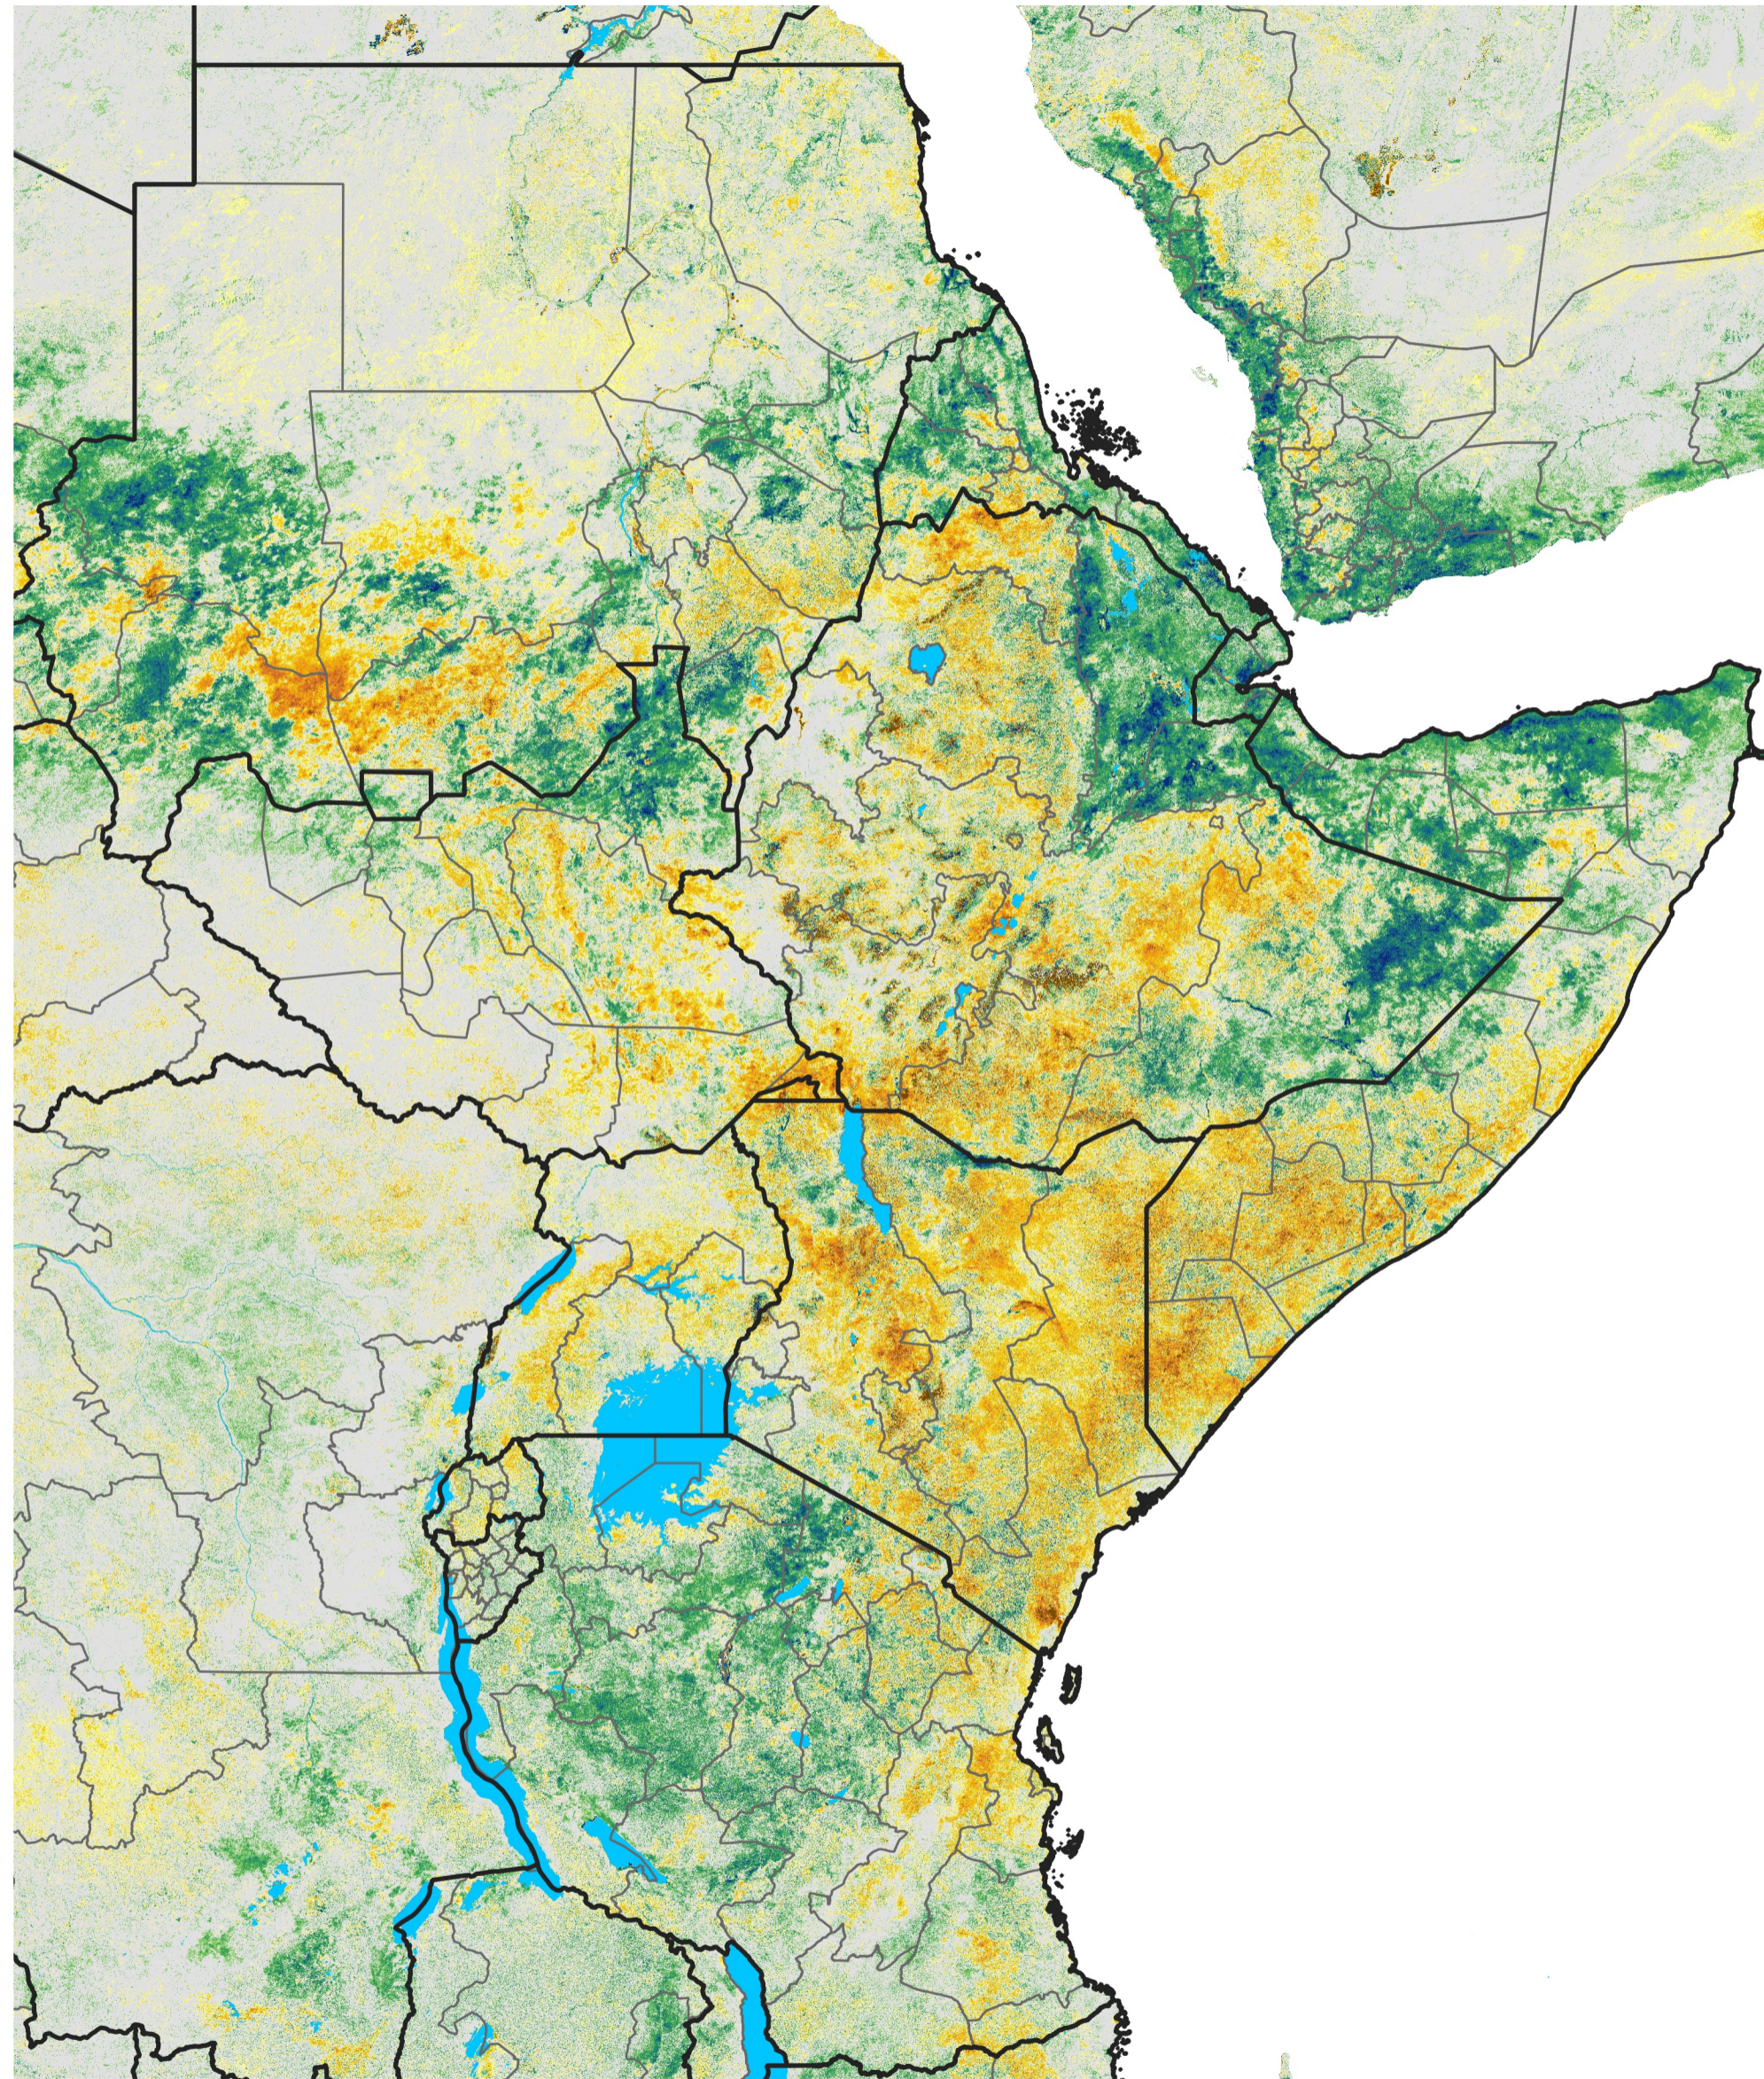

East Africa Percent of Mean NDVI

2021 / Mean (2012 - 2021)

Period 39 / Jul 06 - 15, 2021

Percent of Normal