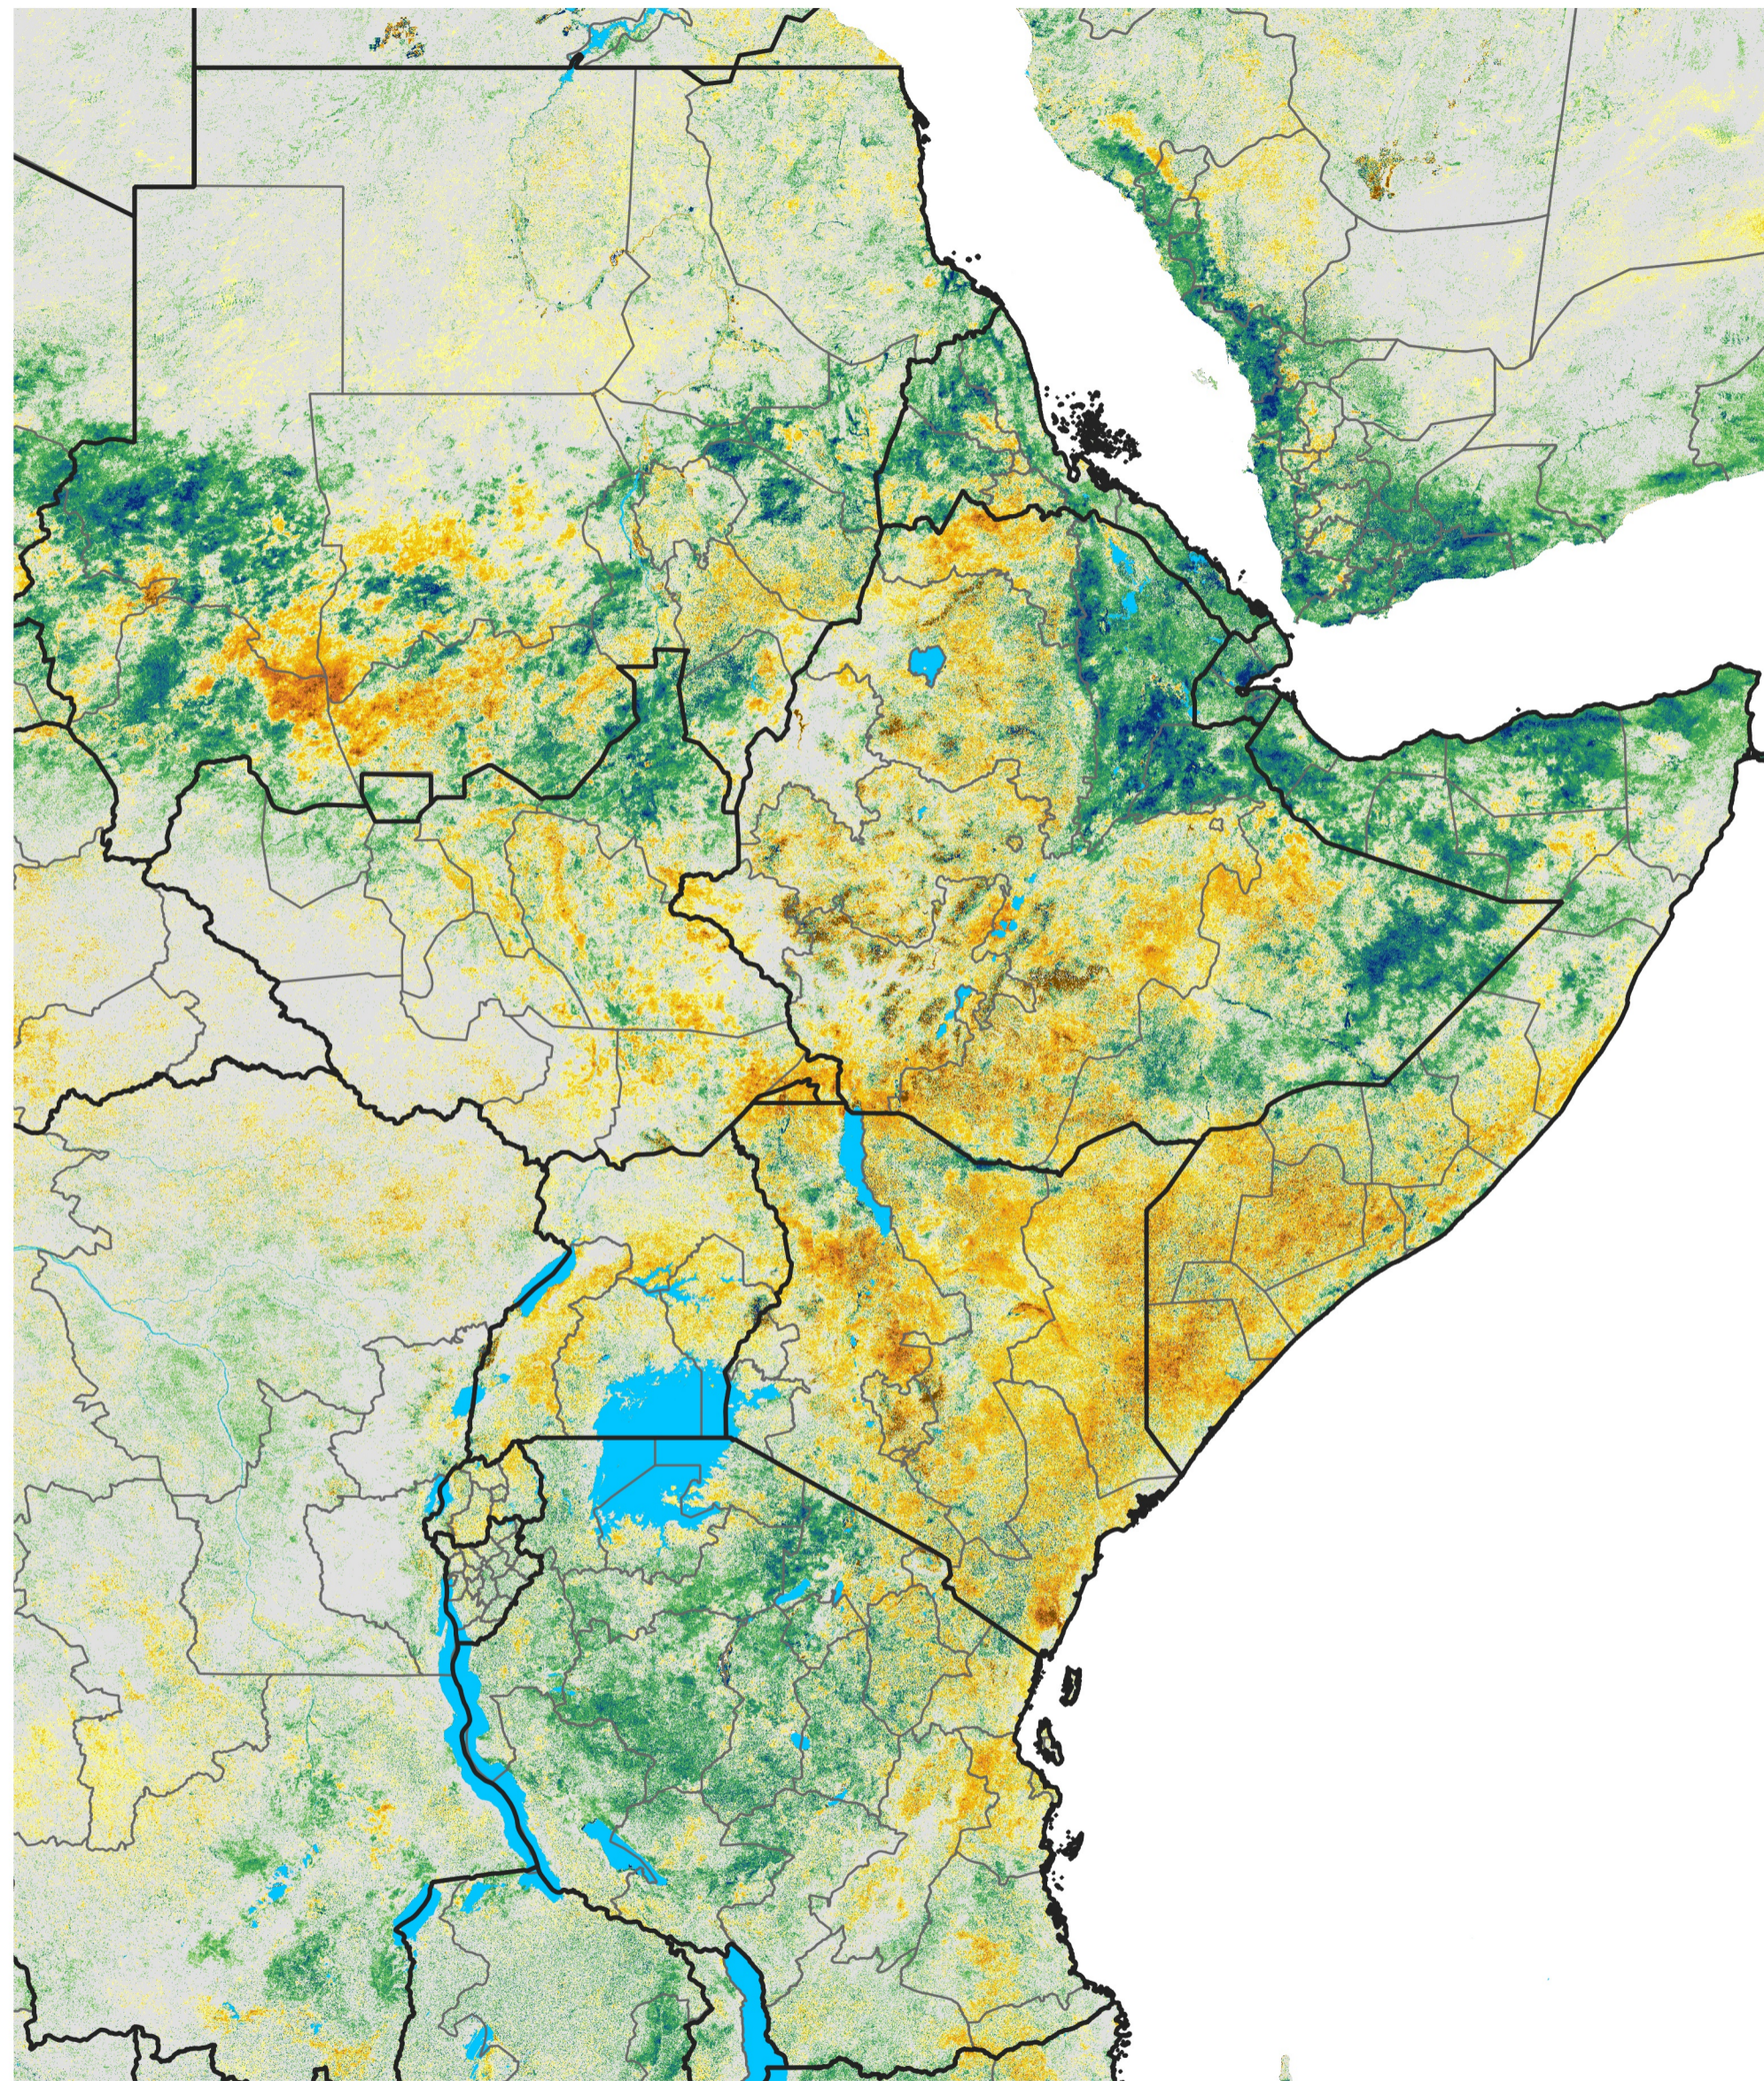

East Africa Percent of Mean NDVI

2021 / Mean (2012 - 2021)

Period 40 / Jul 11 - 20, 2021

Percent of Normal