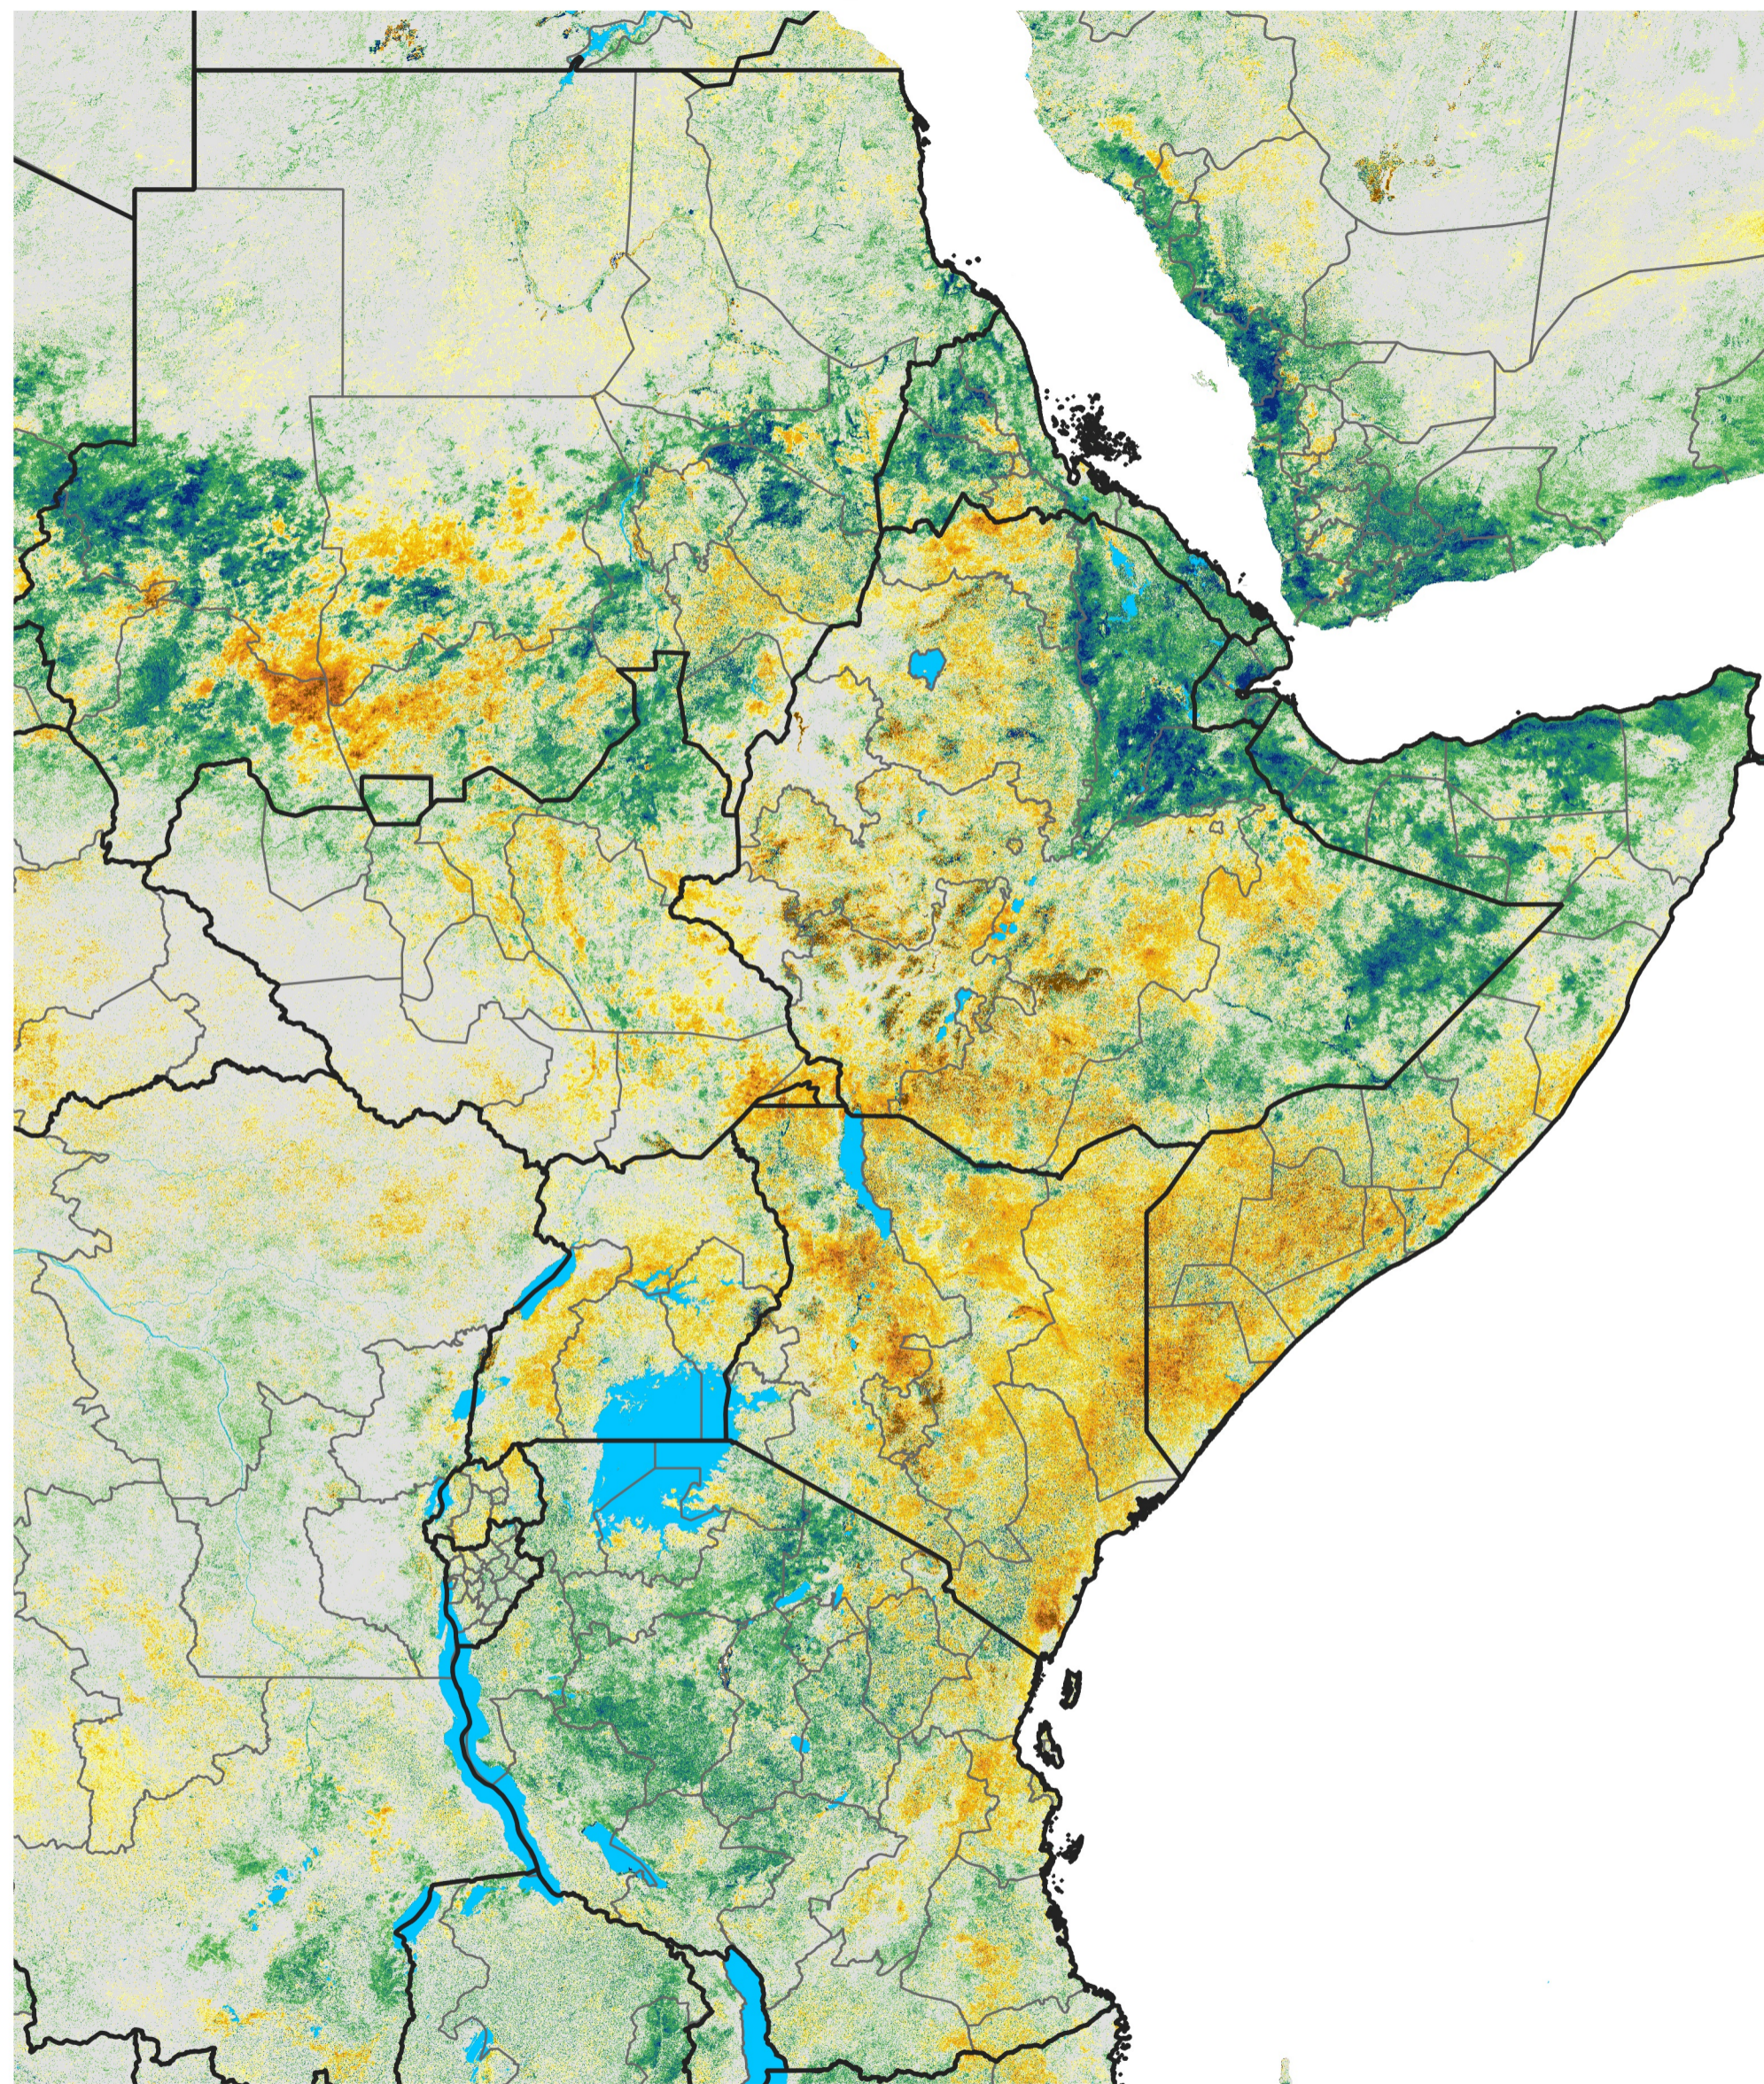

East Africa Percent of Mean NDVI

2021 / Mean (2012 - 2021)

Period 41 / Jul 16 - 25, 2021

Percent of Normal