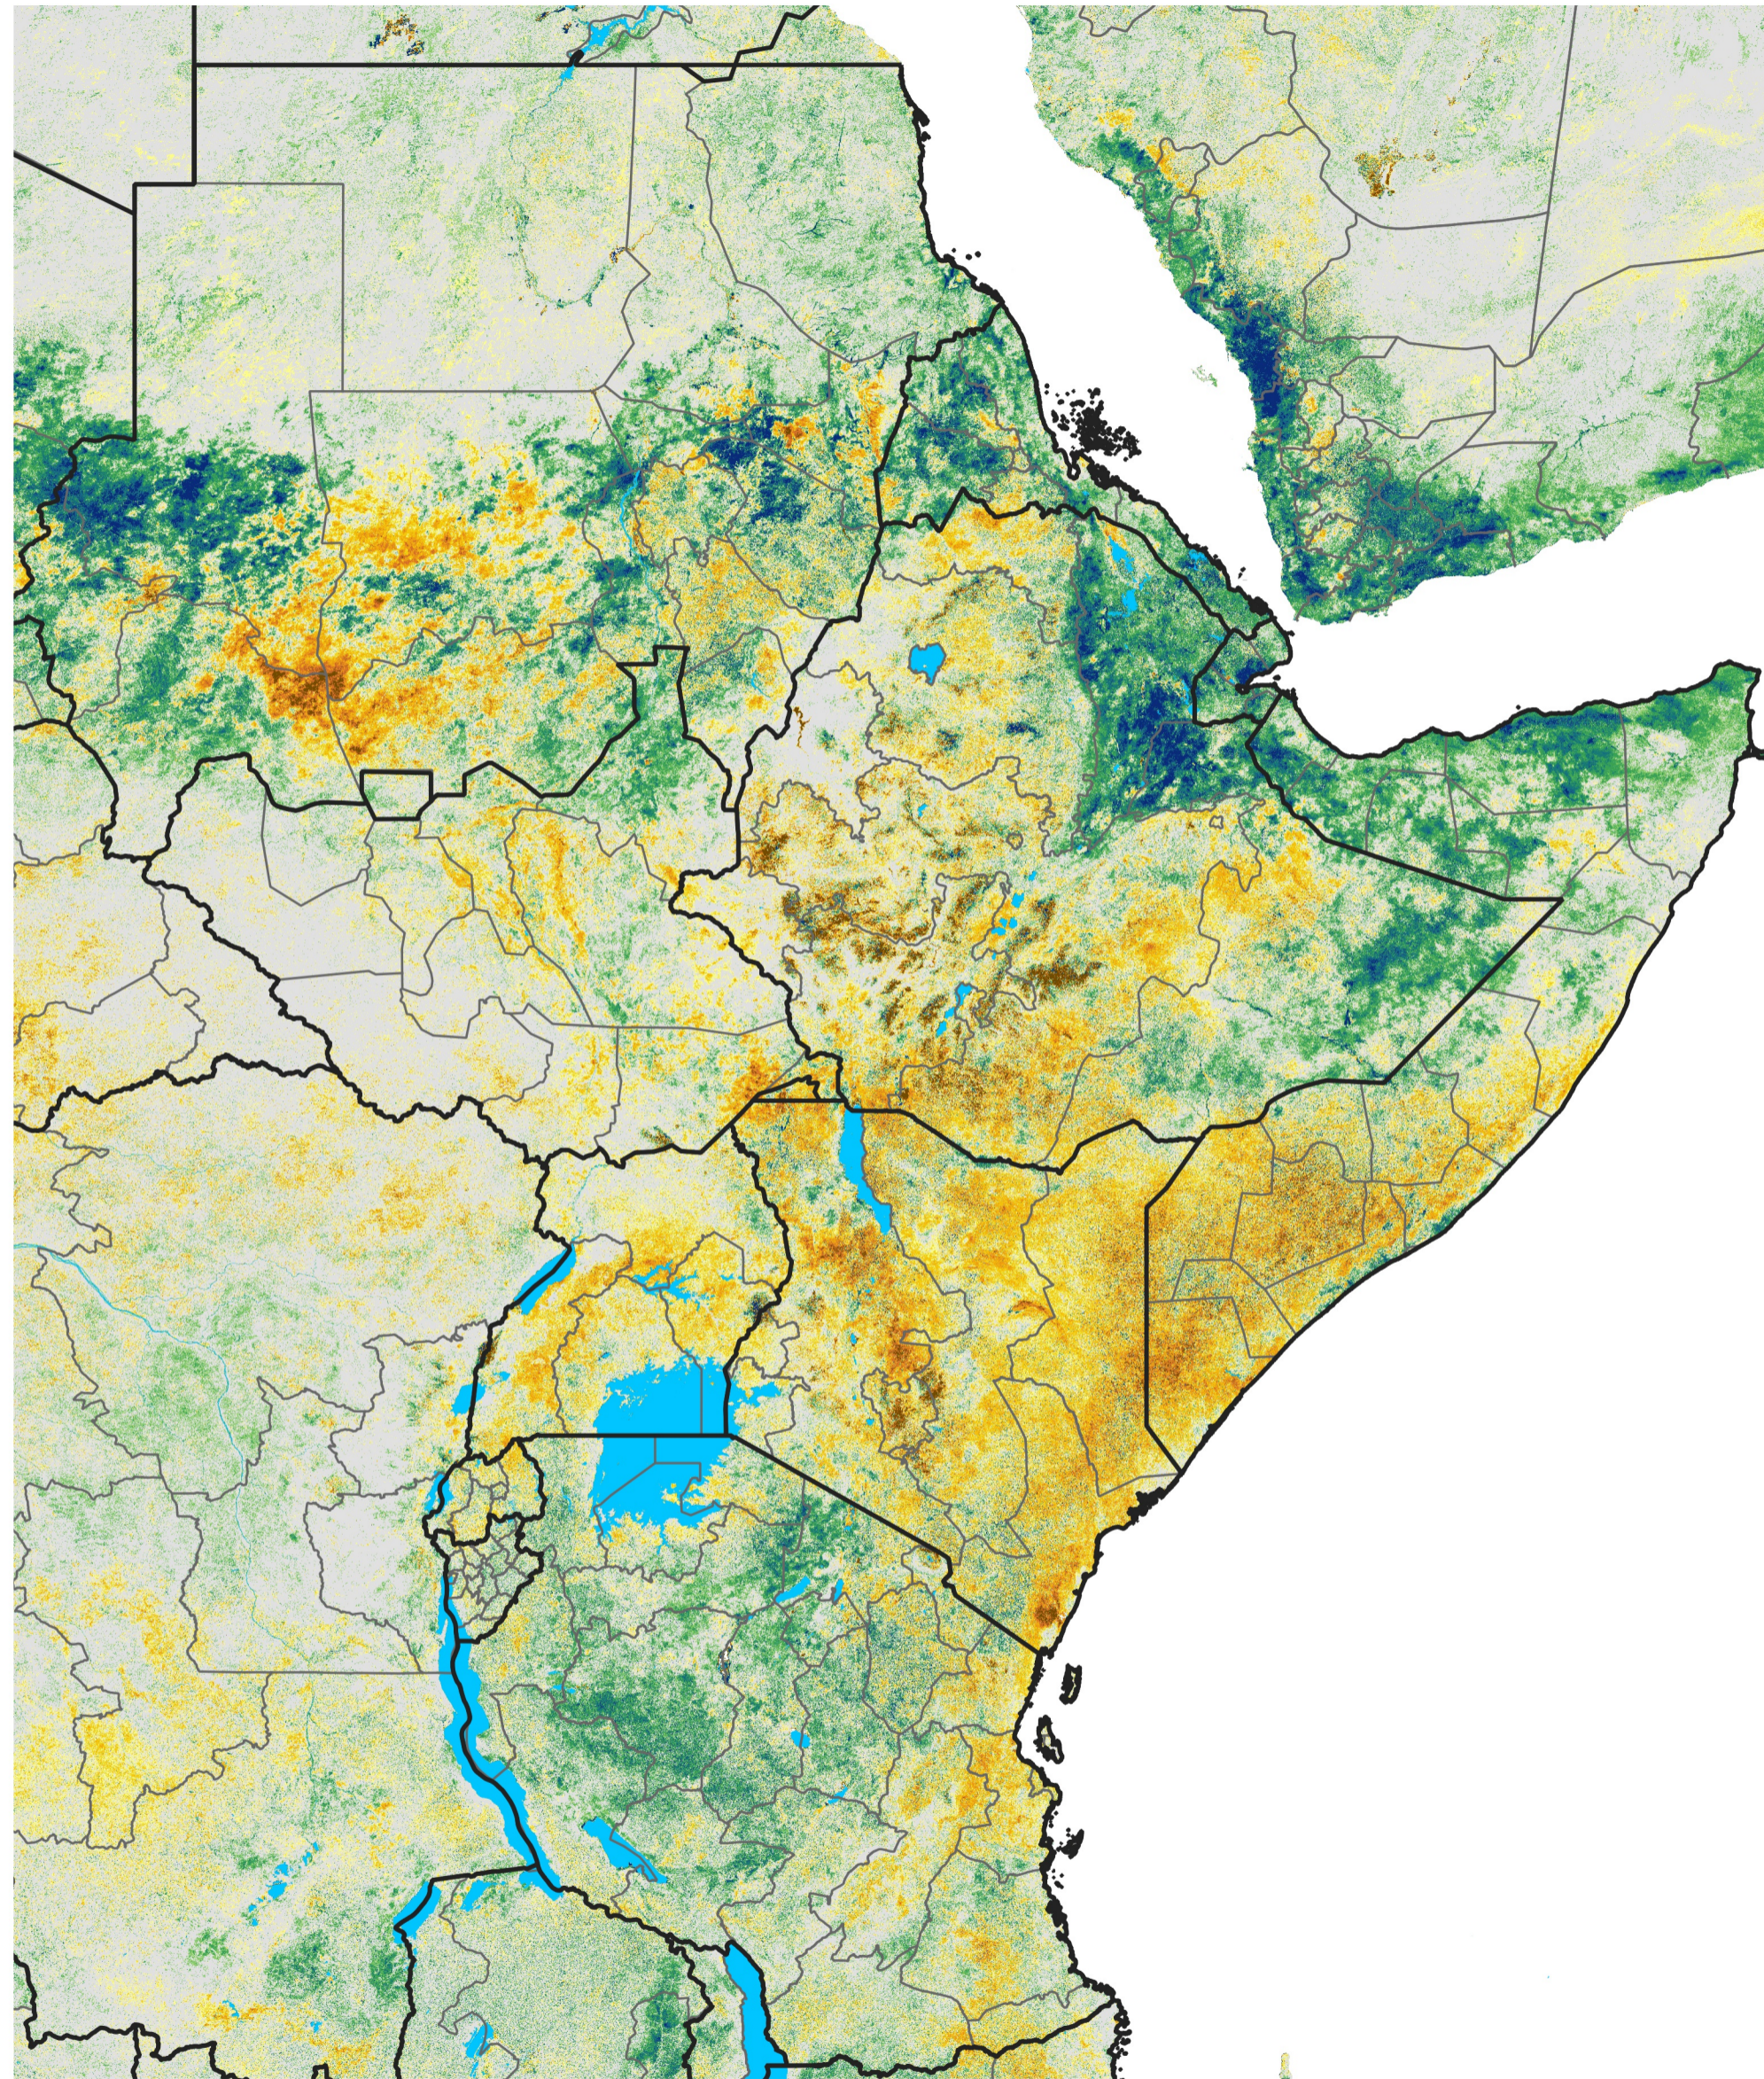

# East Africa Percent of Mean NDVI

2021 / Mean (2012 - 2021)

Period 43 / Jul 26 - Aug 05, 2021

## Percent of Normal