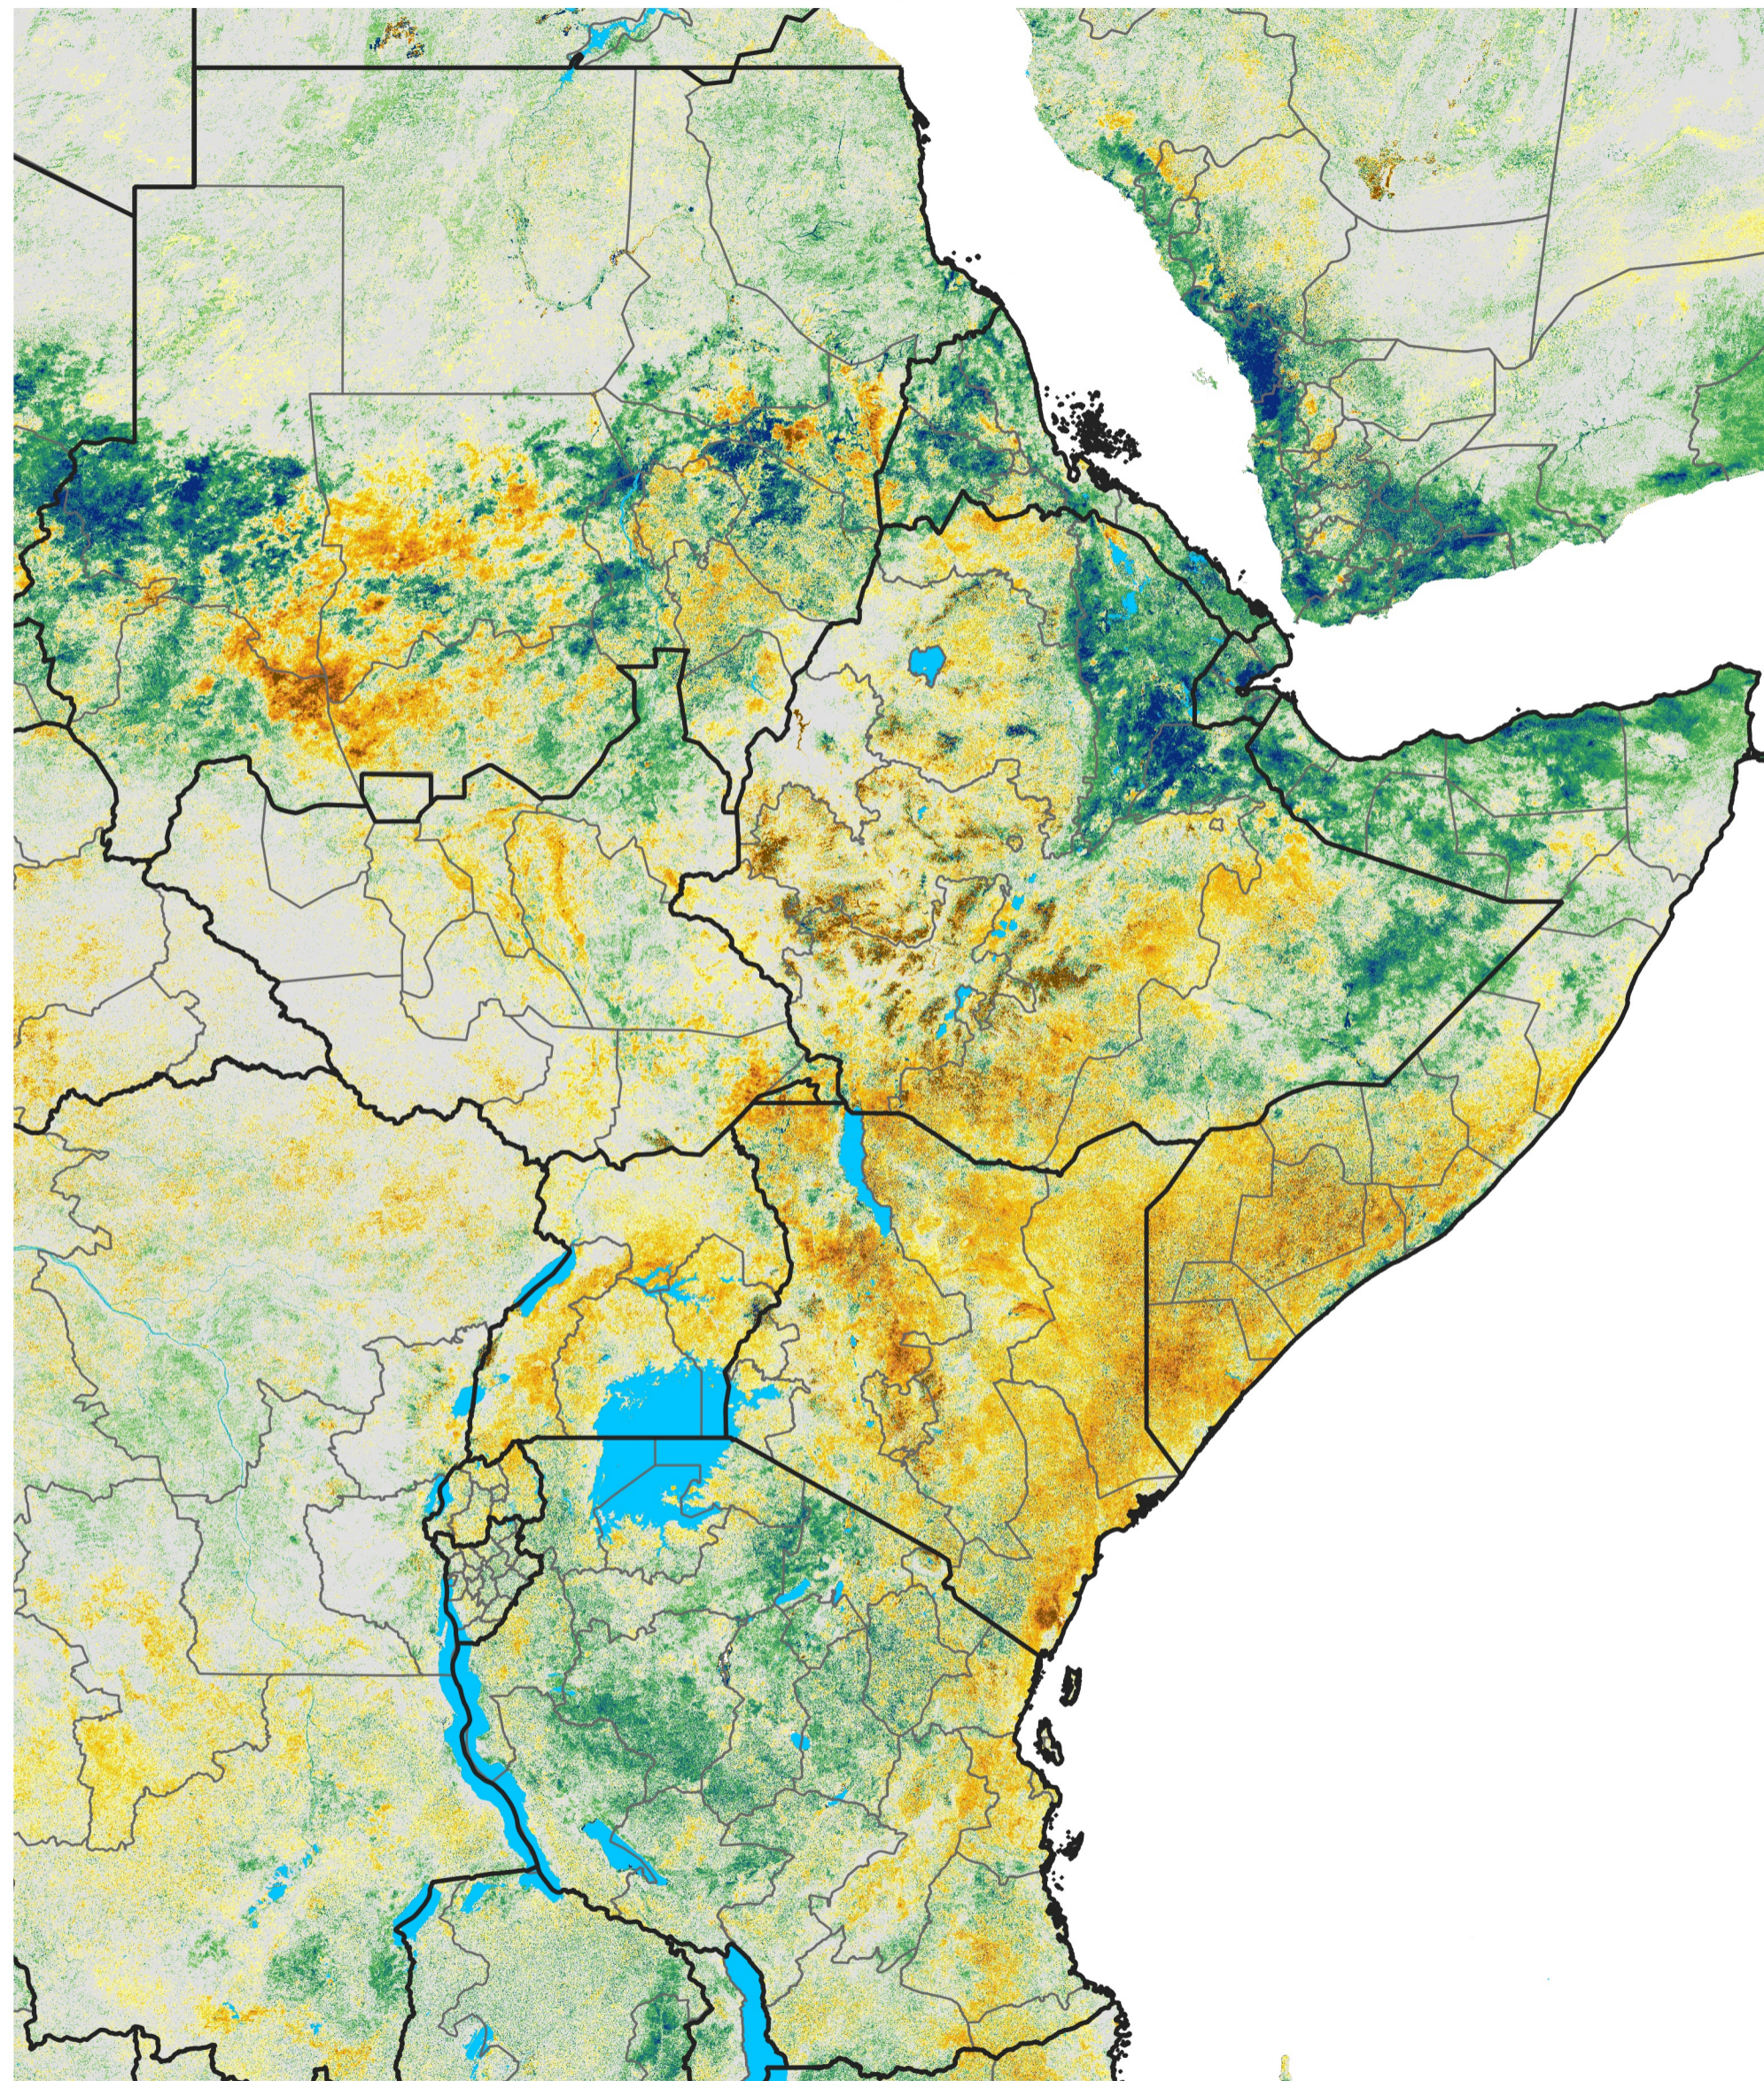

East Africa Percent of Mean NDVI

2021 / Mean (2012 - 2021)

Period 44 / Aug 01 - 10, 2021

Percent of Normal