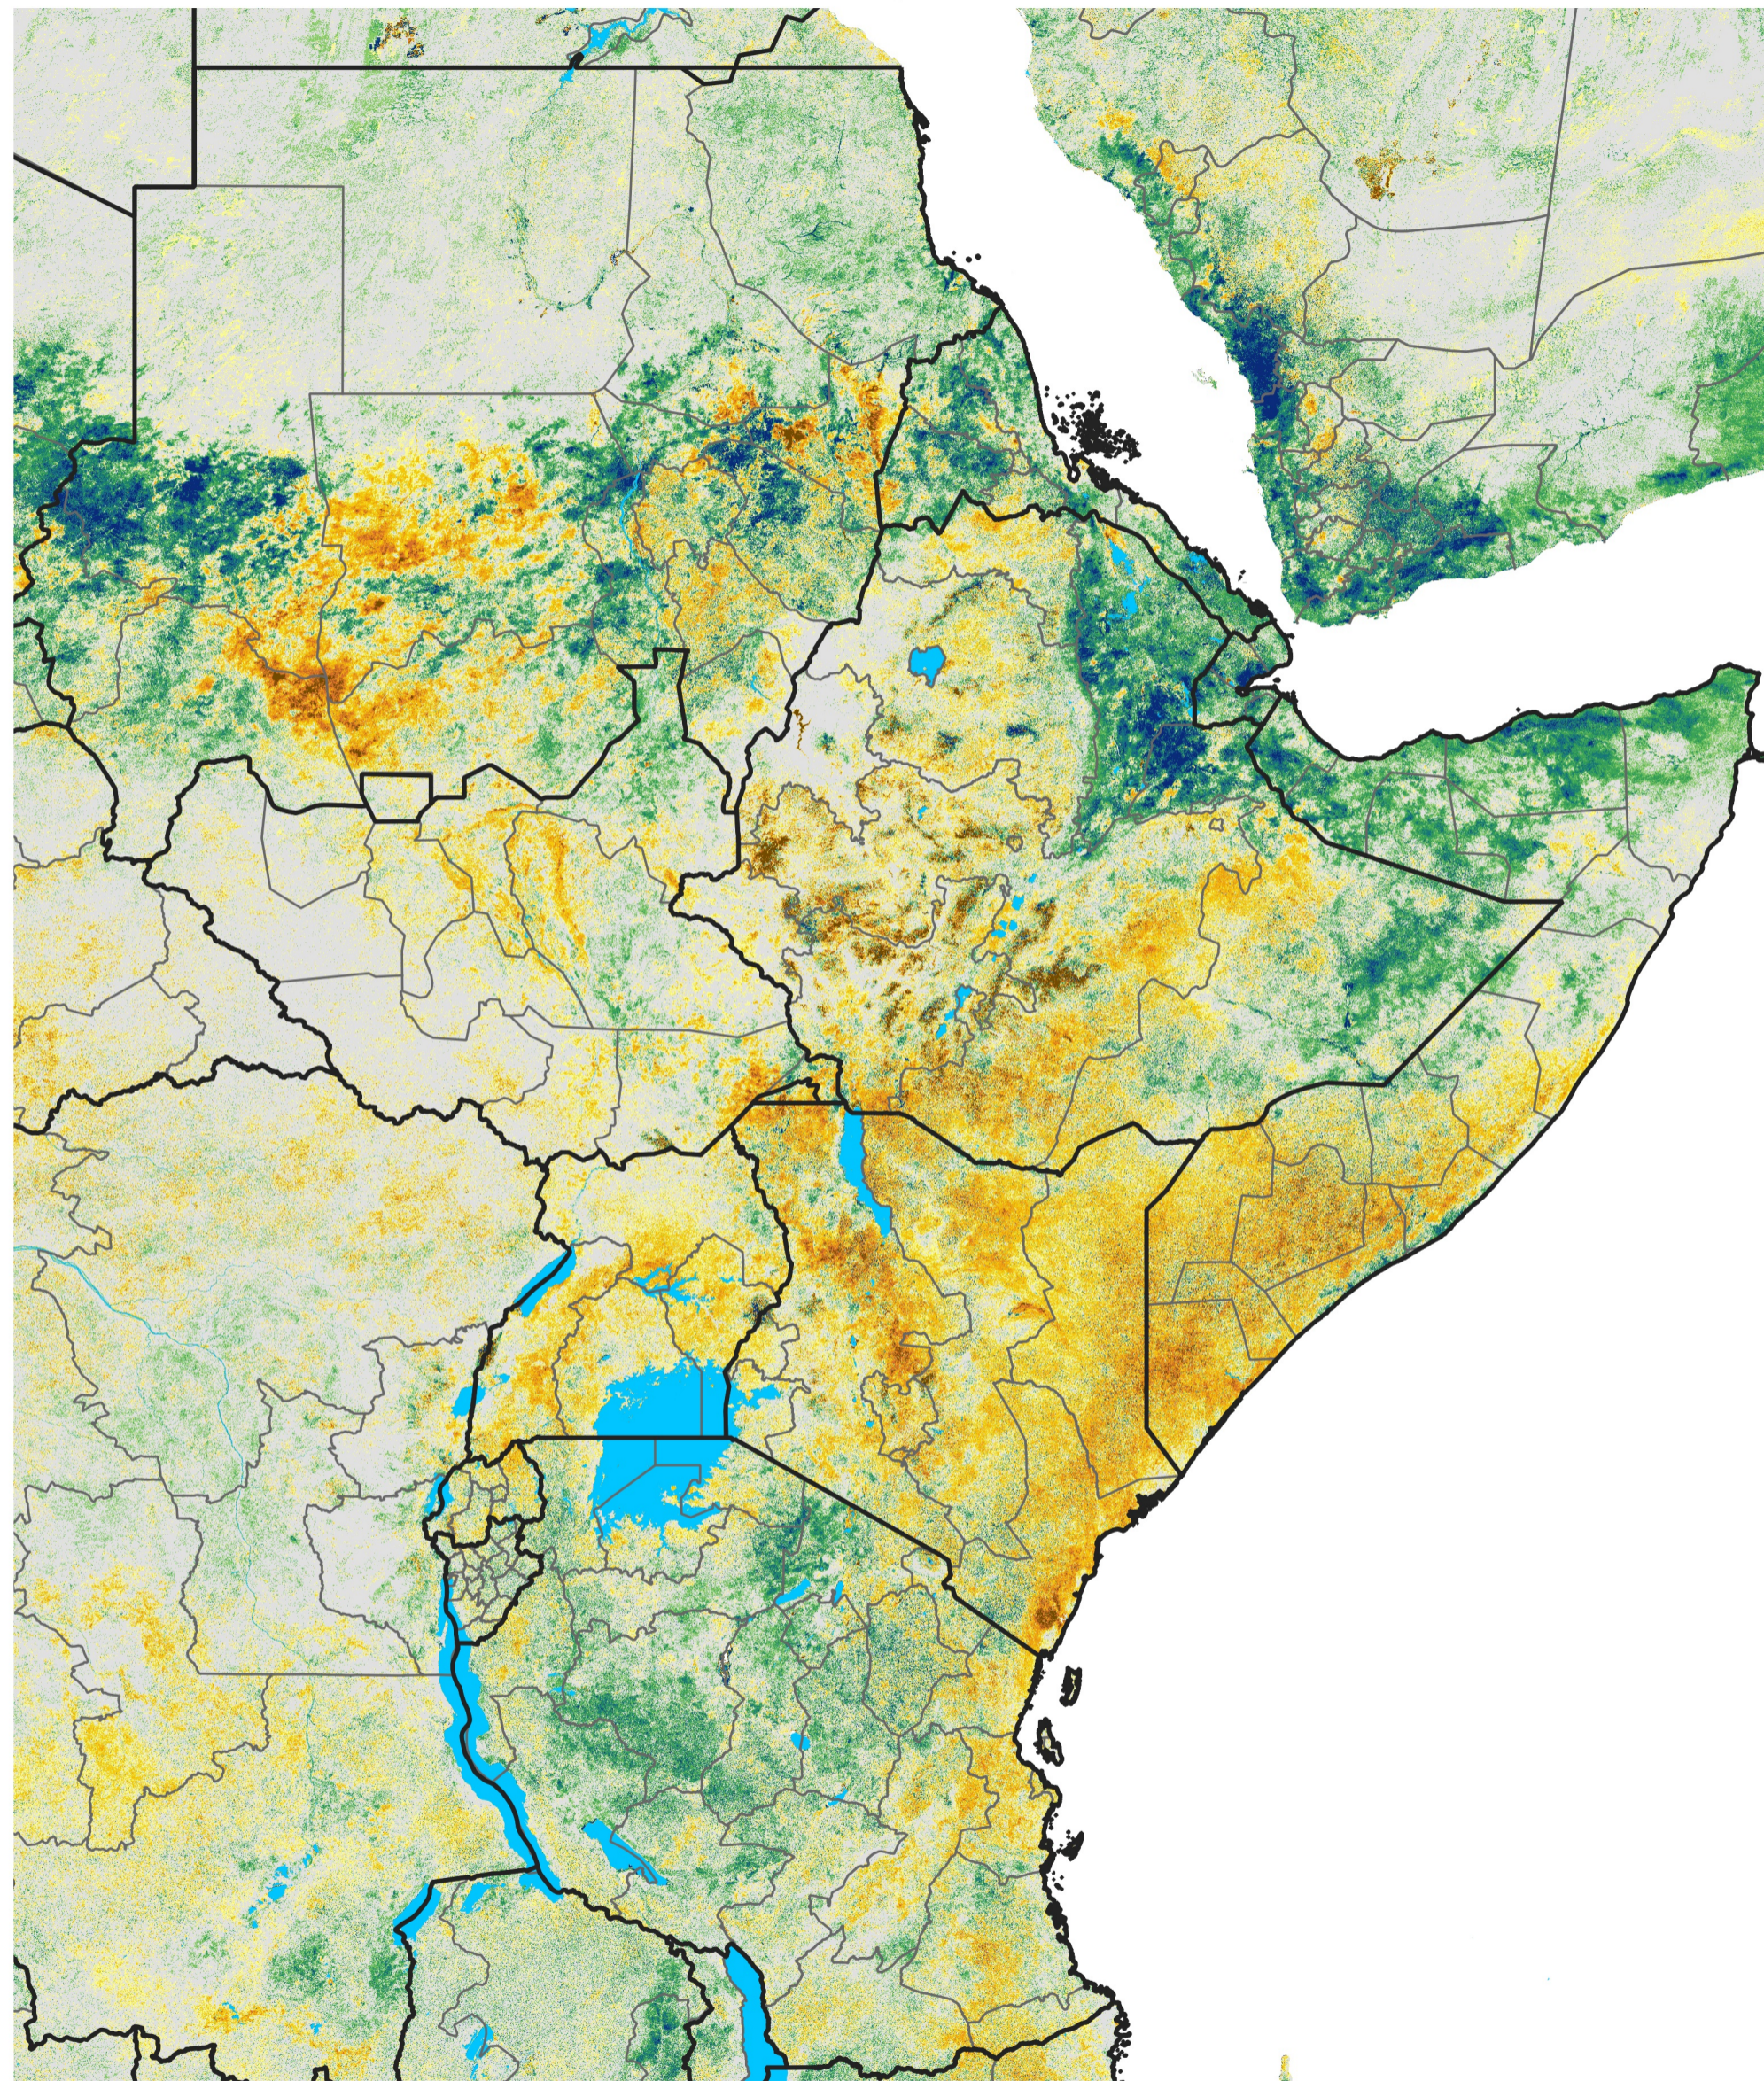

# East Africa Percent of Mean NDVI

2021 / Mean (2012 - 2021)  
Period 45 / Aug 06 - 15, 2021

## Percent of Normal