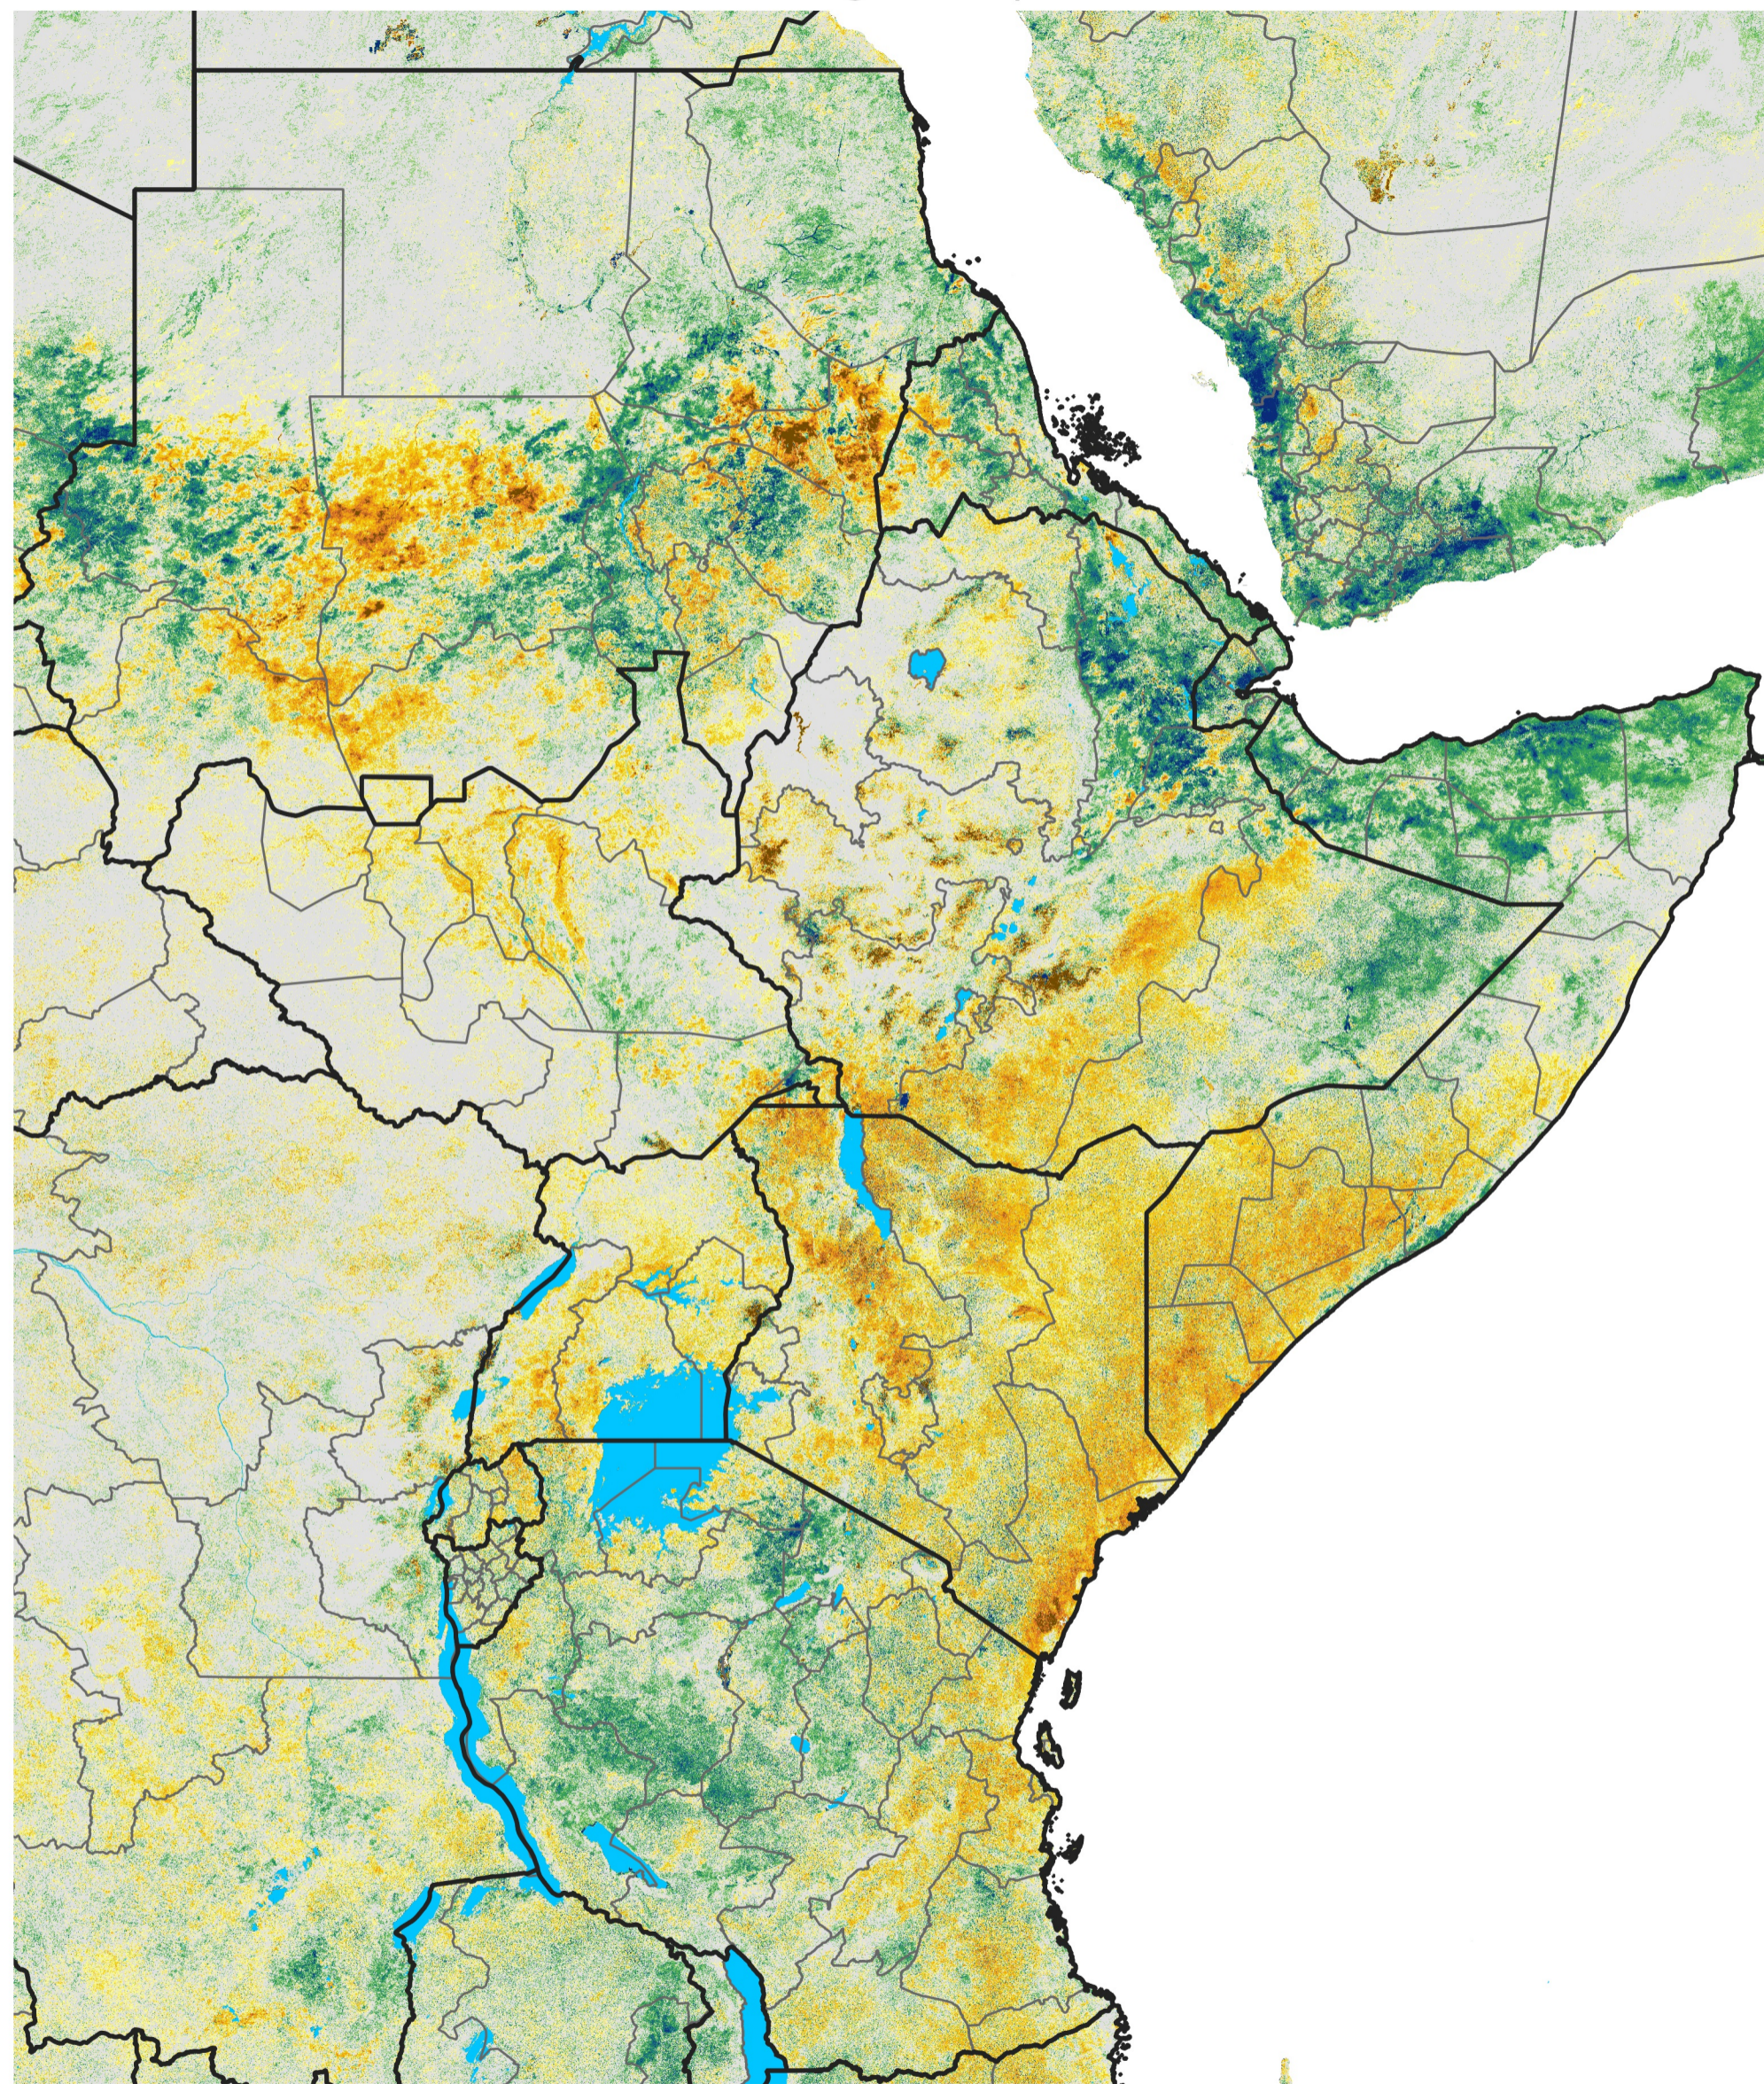

East Africa Percent of Mean NDVI

2021 / Mean (2012 - 2021)

Period 49 / Aug 26 - Sep 05, 2021

Percent of Normal