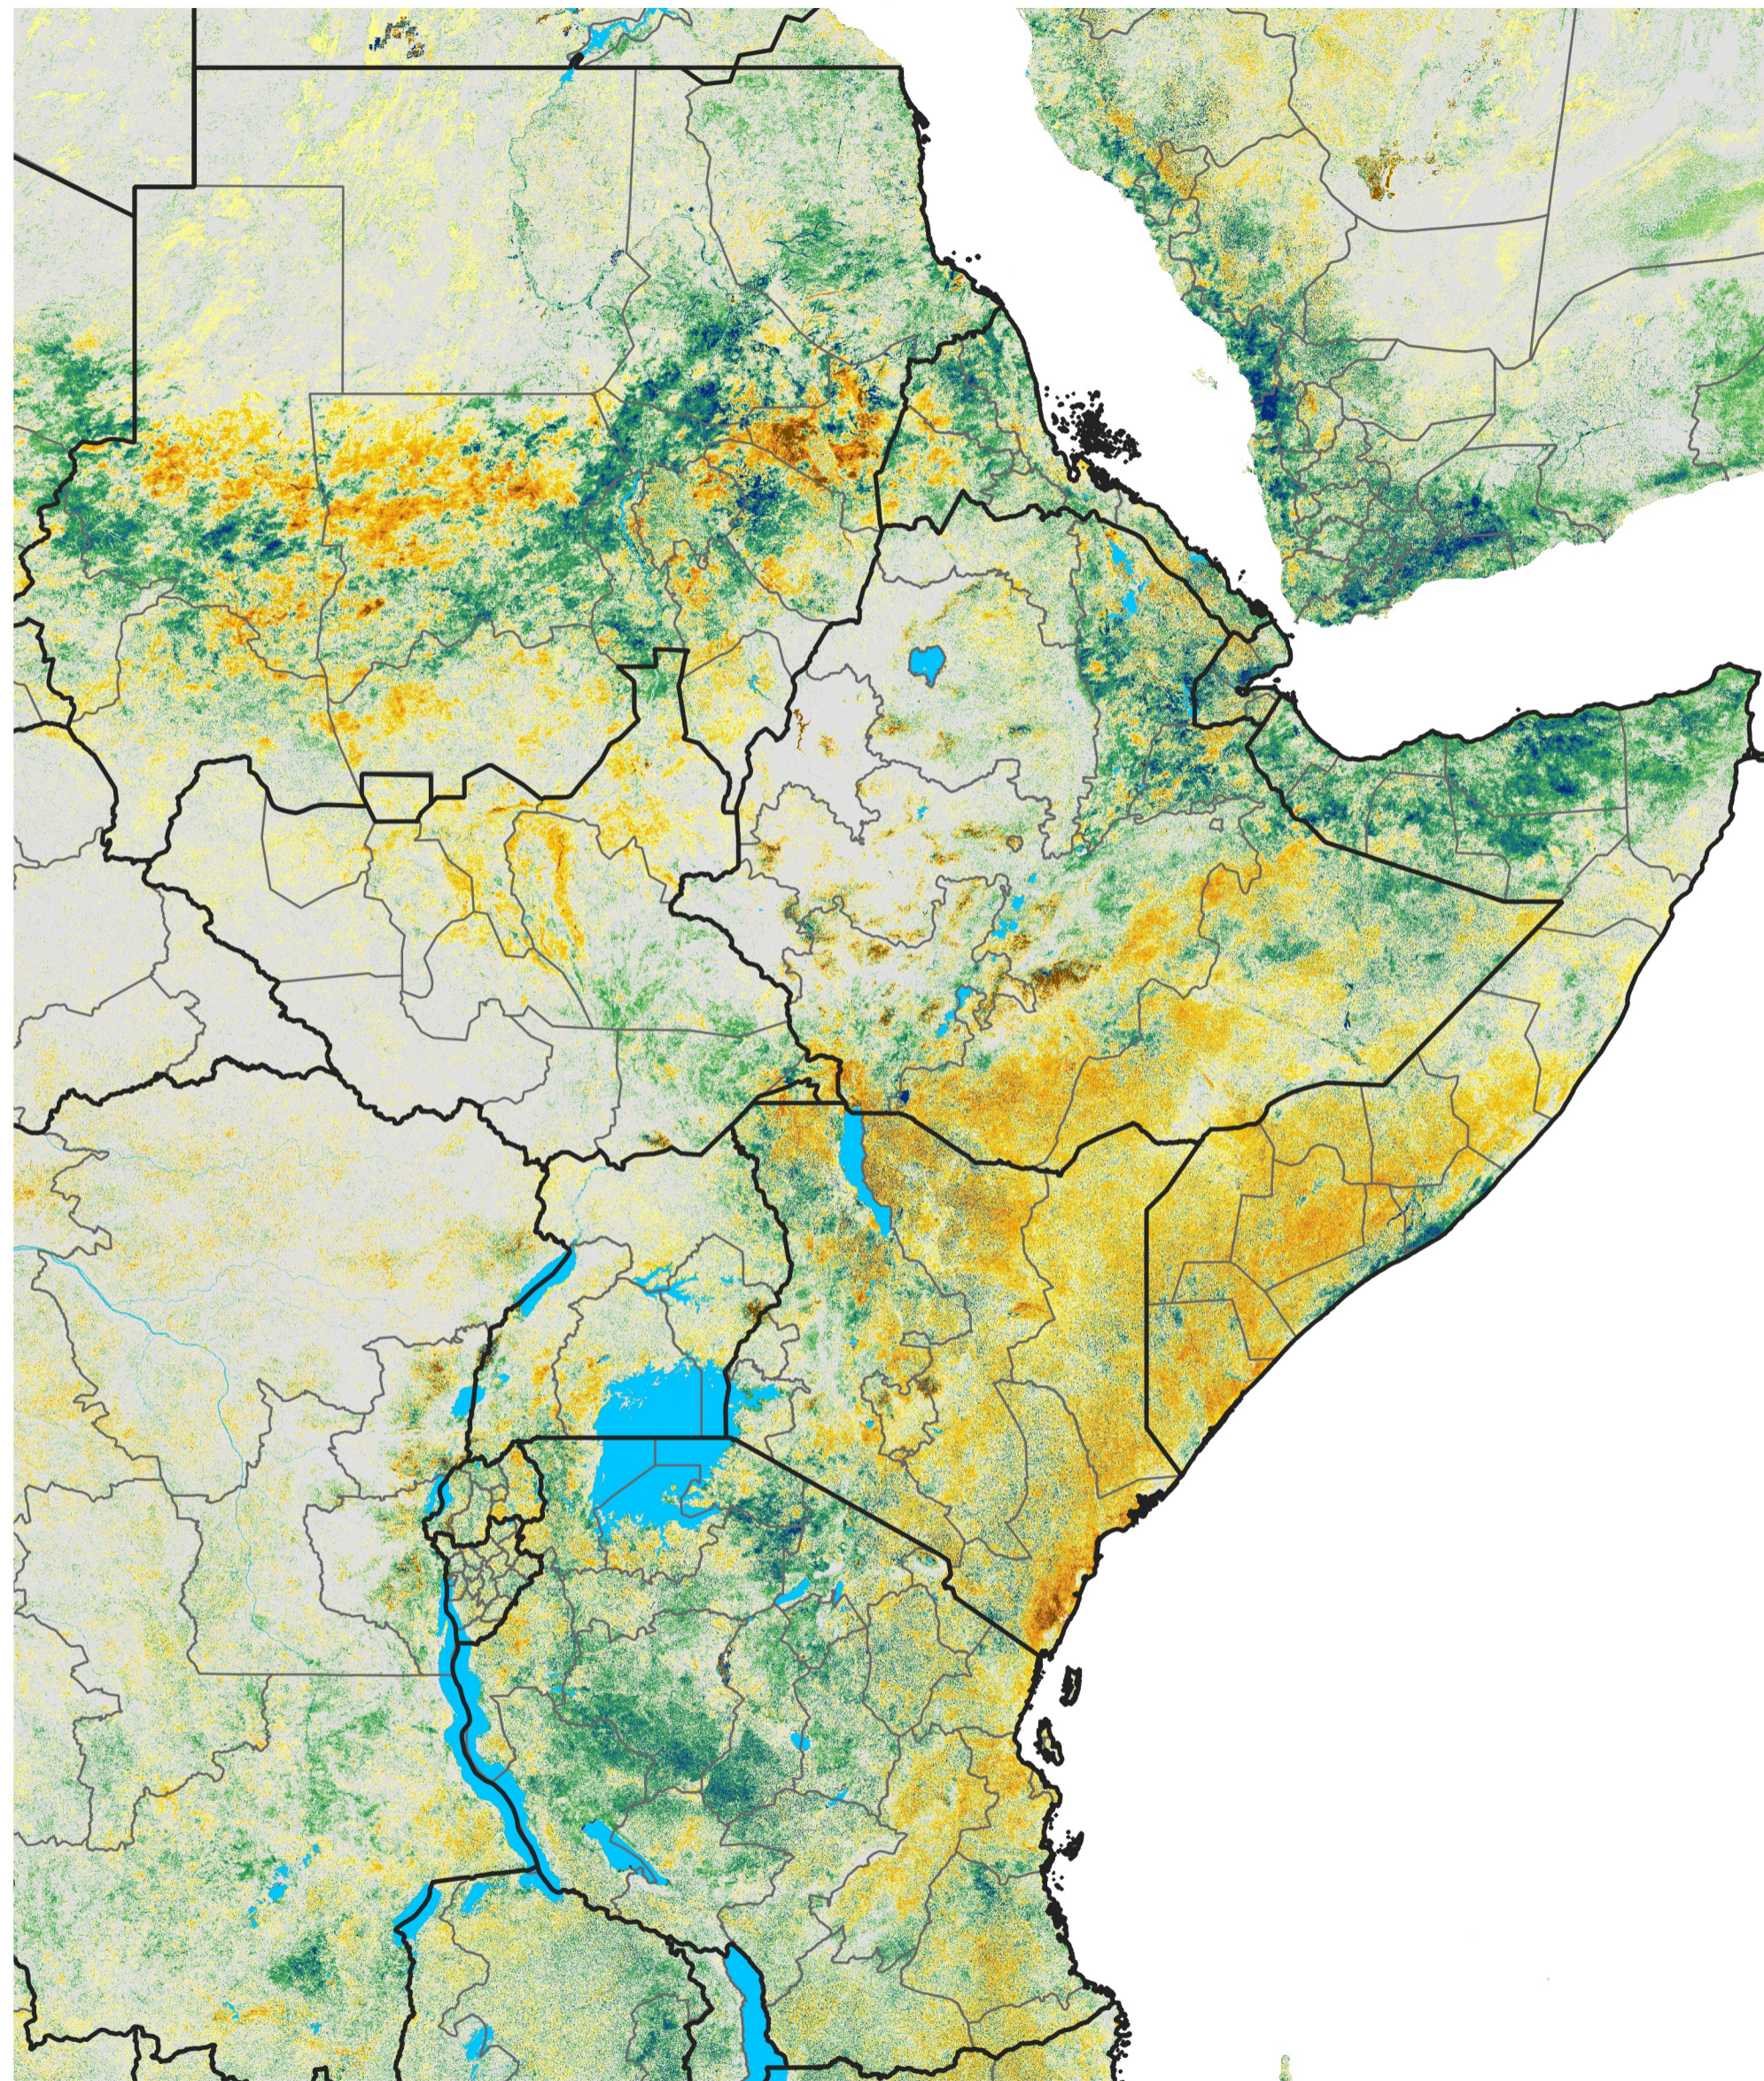

# East Africa Percent of Mean NDVI

2021 / Mean (2012 - 2021)

Period 53 / Sep 16 - 25, 2021

## Percent of Normal