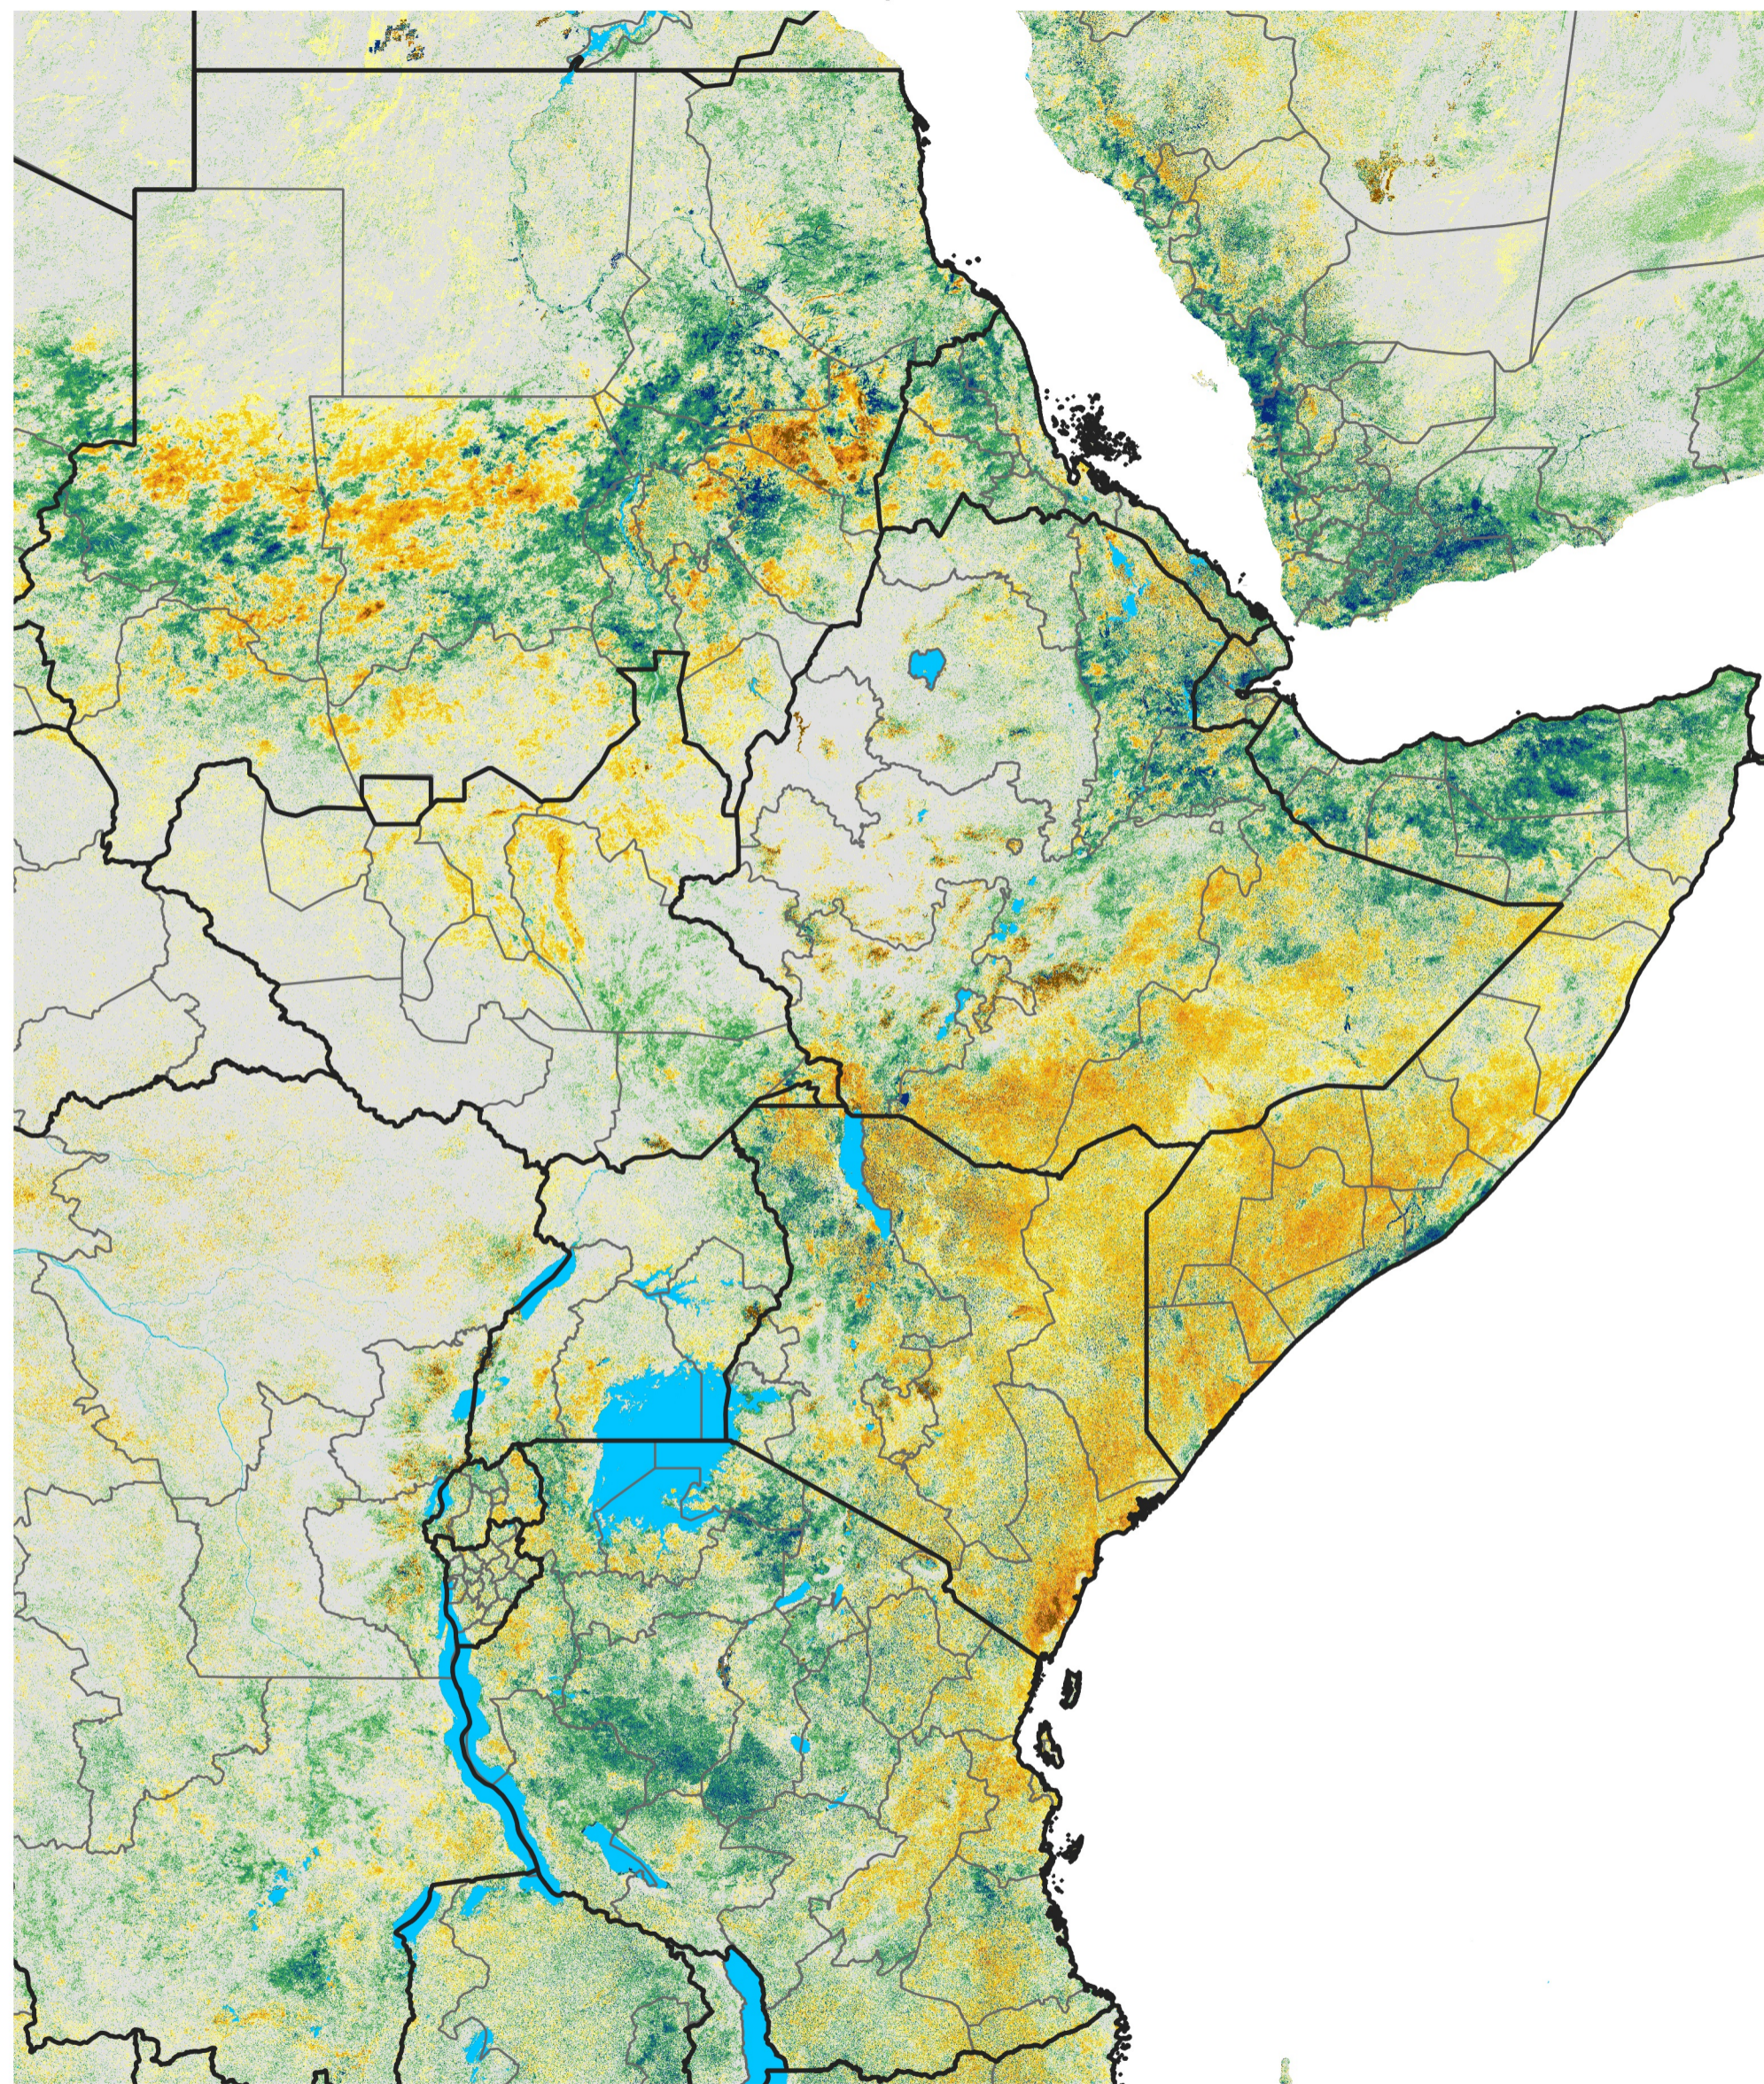

East Africa Percent of Mean NDVI

2021 / Mean (2012 - 2021)
Period 54 / Sep 21 - 30, 2021

Percent of Normal