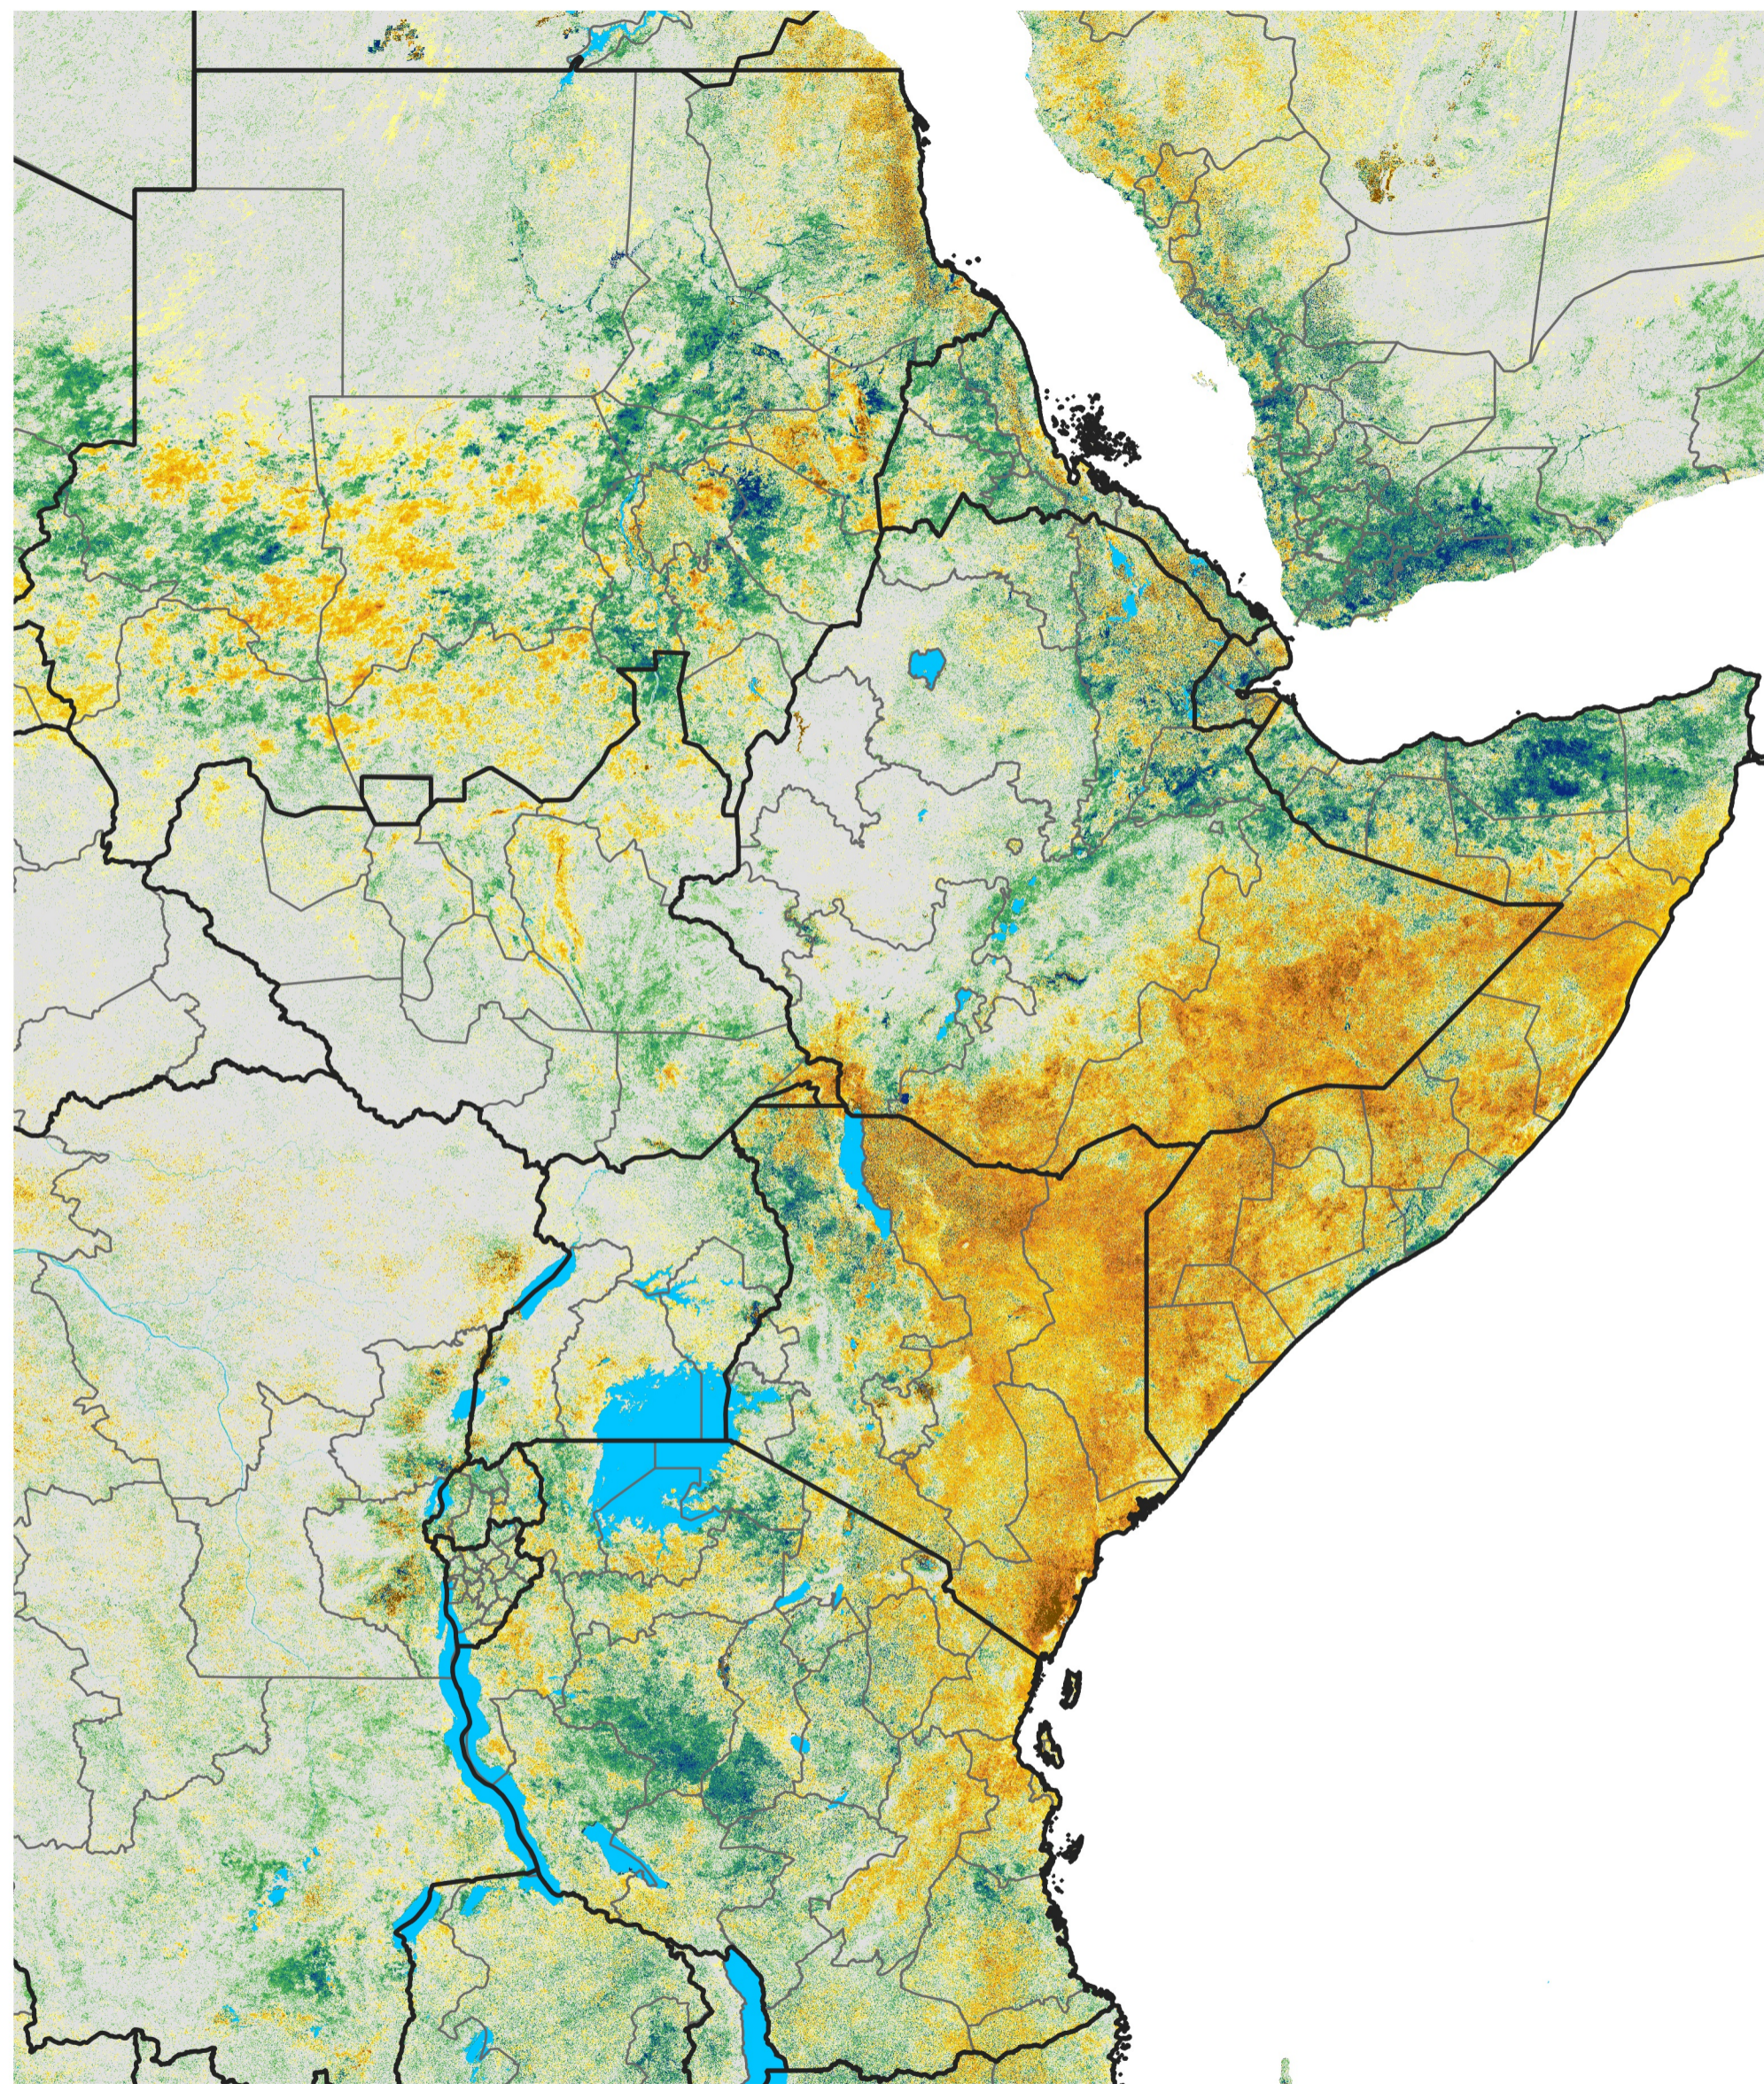

East Africa Percent of Mean NDVI

2021 / Mean (2012 - 2021)

Period 59 / Oct 16 - 25, 2021

Percent of Normal