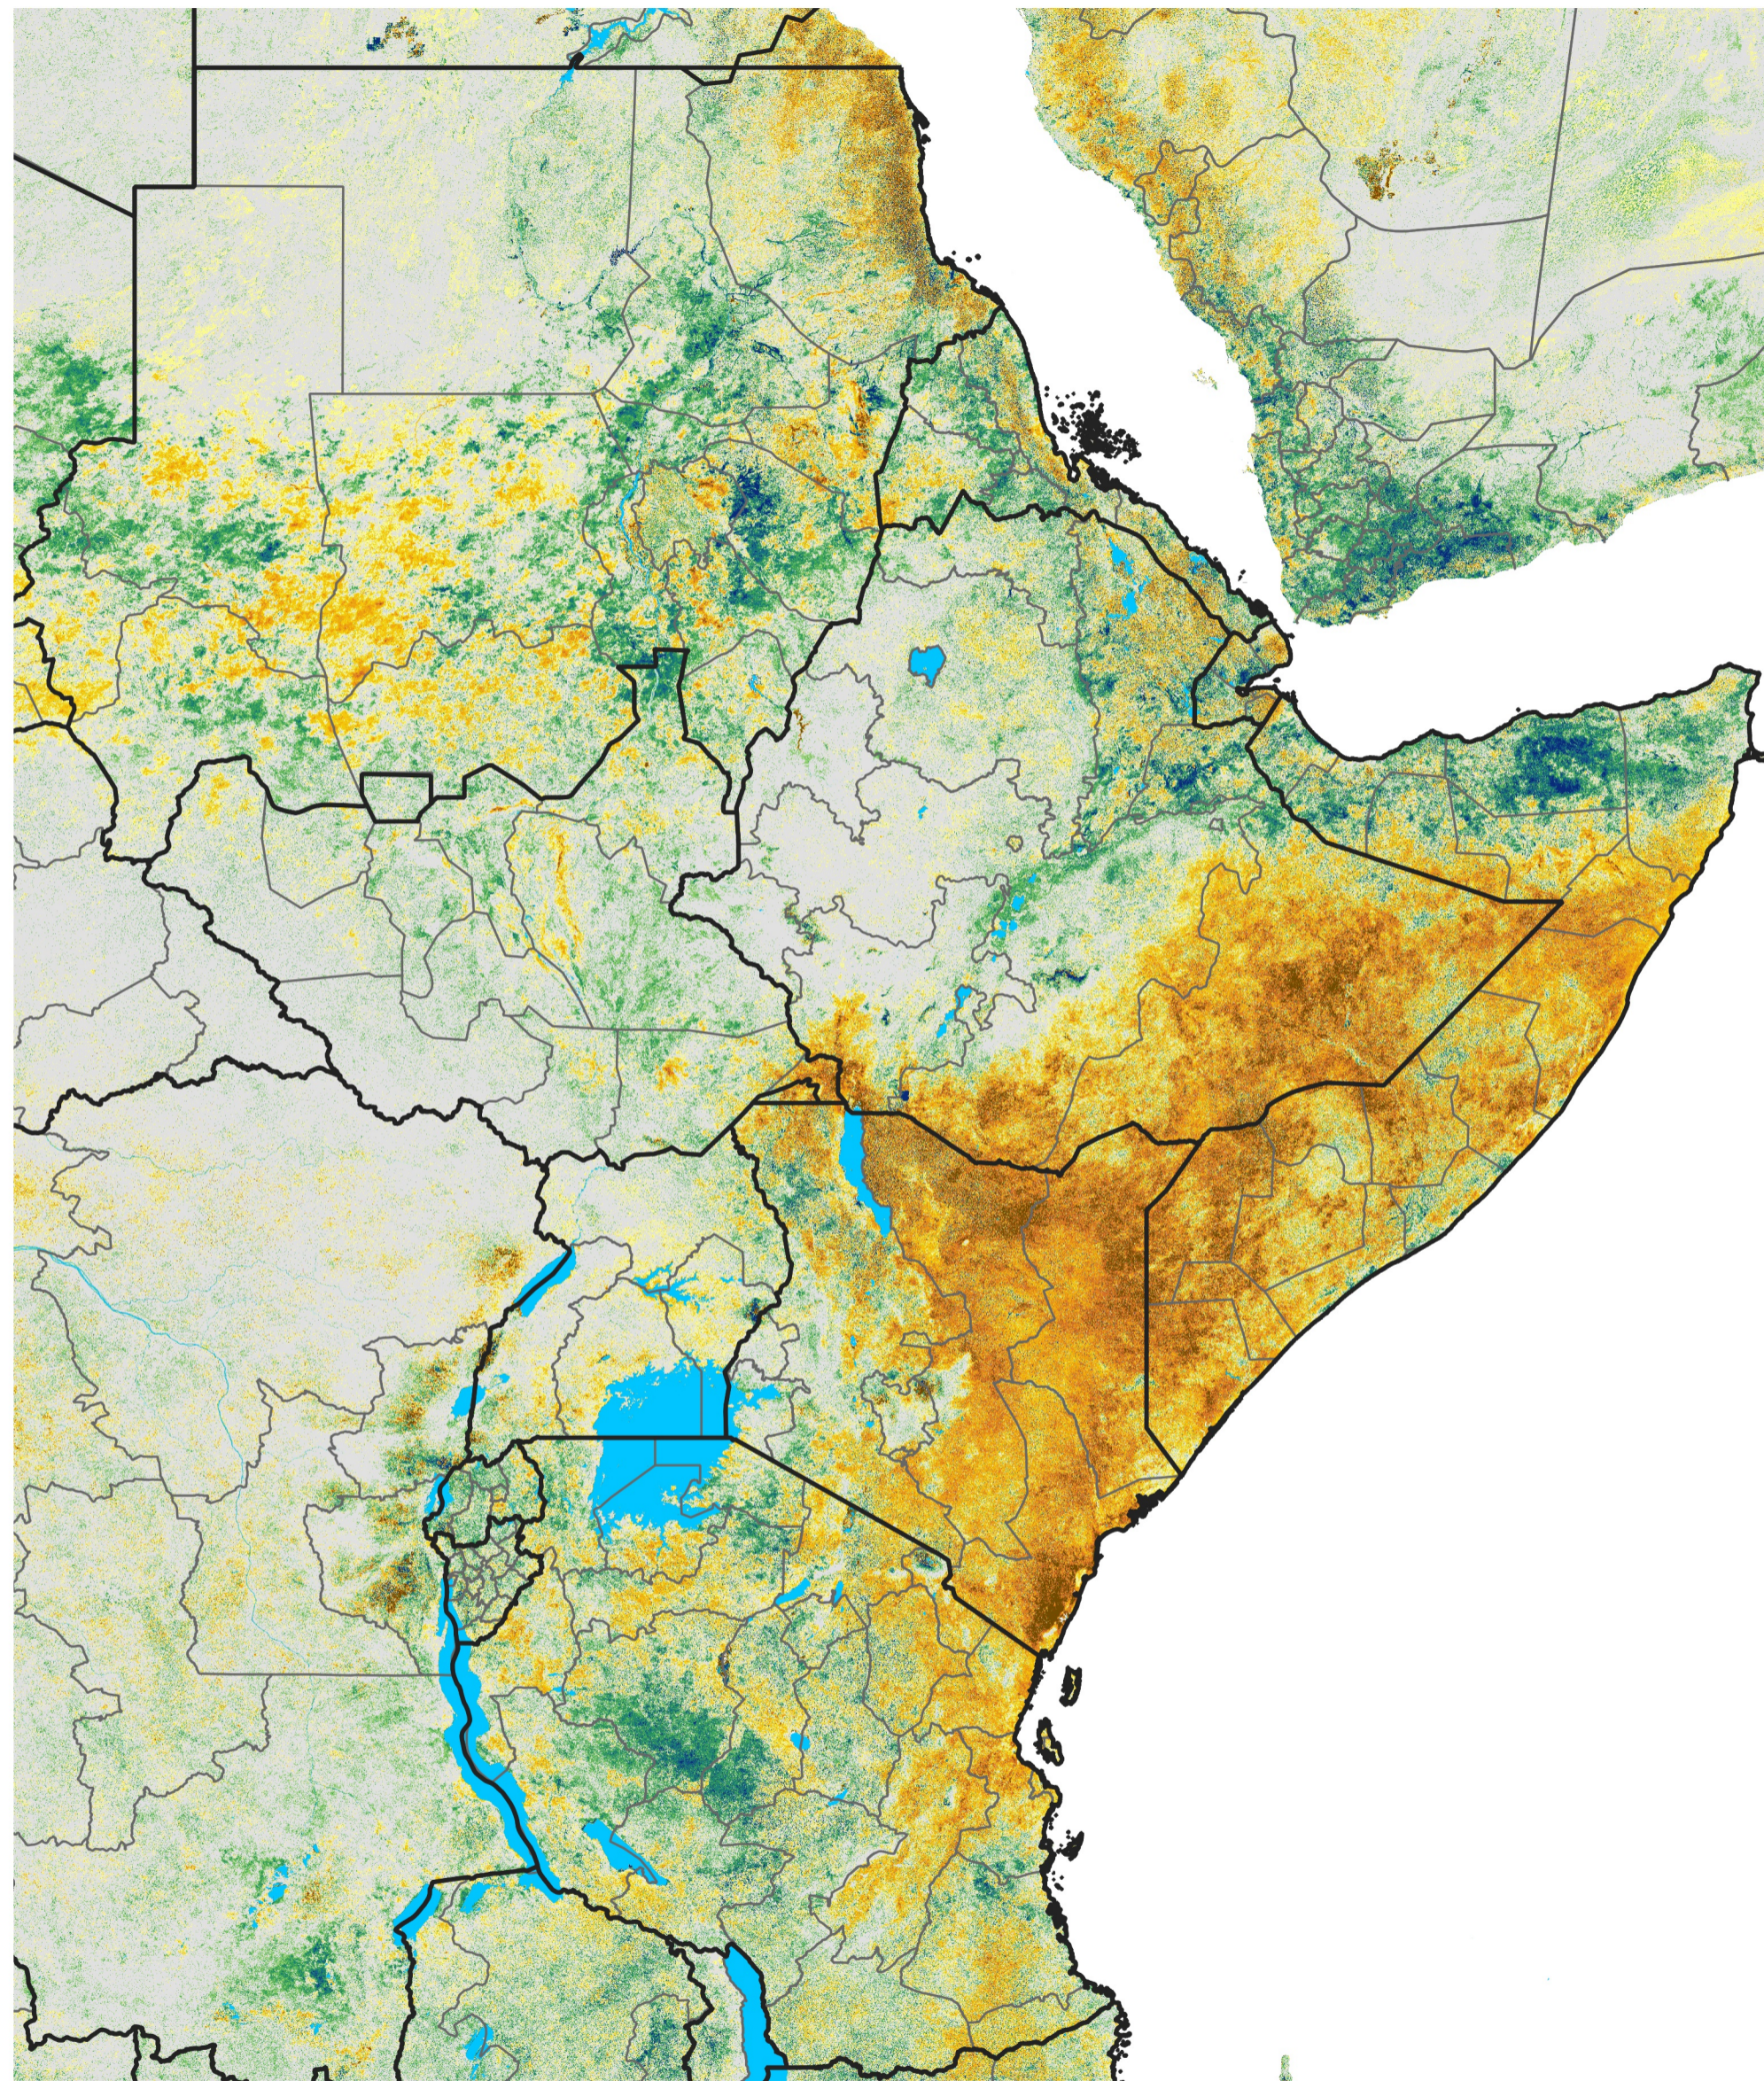

East Africa Percent of Mean NDVI

2021 / Mean (2012 - 2021)

Period 61 / Oct 26 - Nov 05, 2021

Percent of Normal