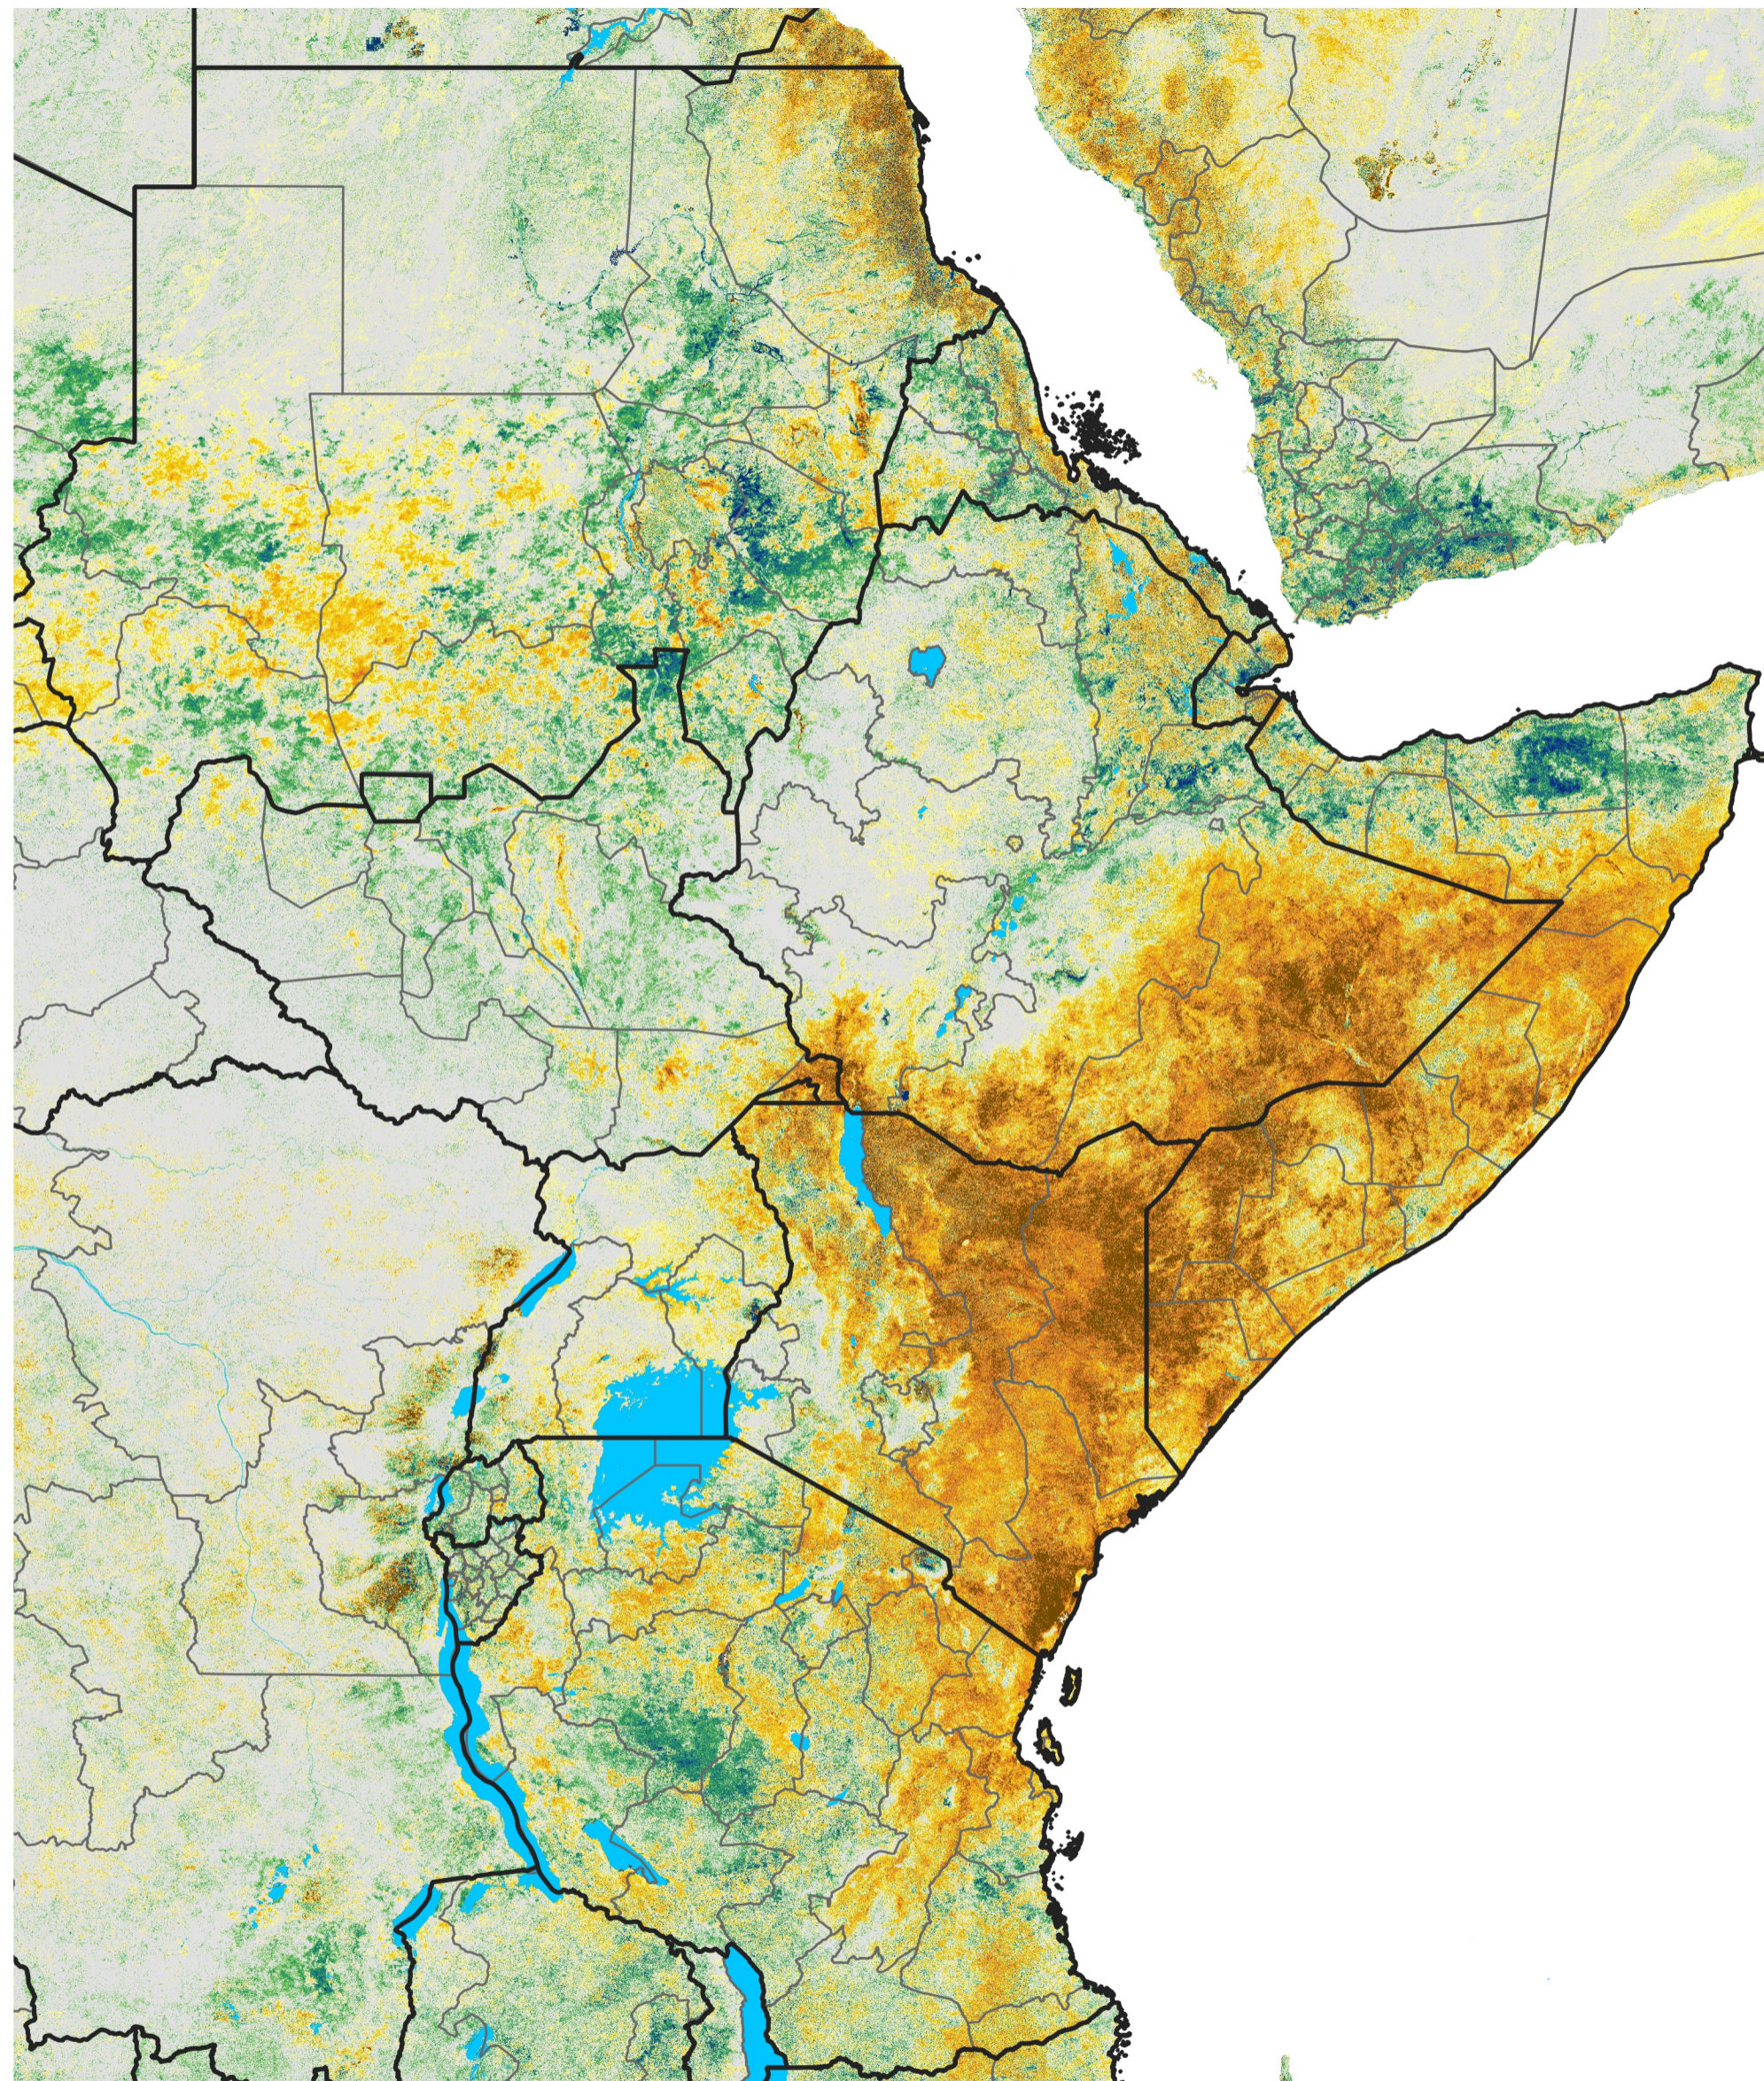

East Africa Percent of Mean NDVI

2021 / Mean (2012 - 2021)
Period 63 / Nov 06 - 15, 2021

Percent of Normal