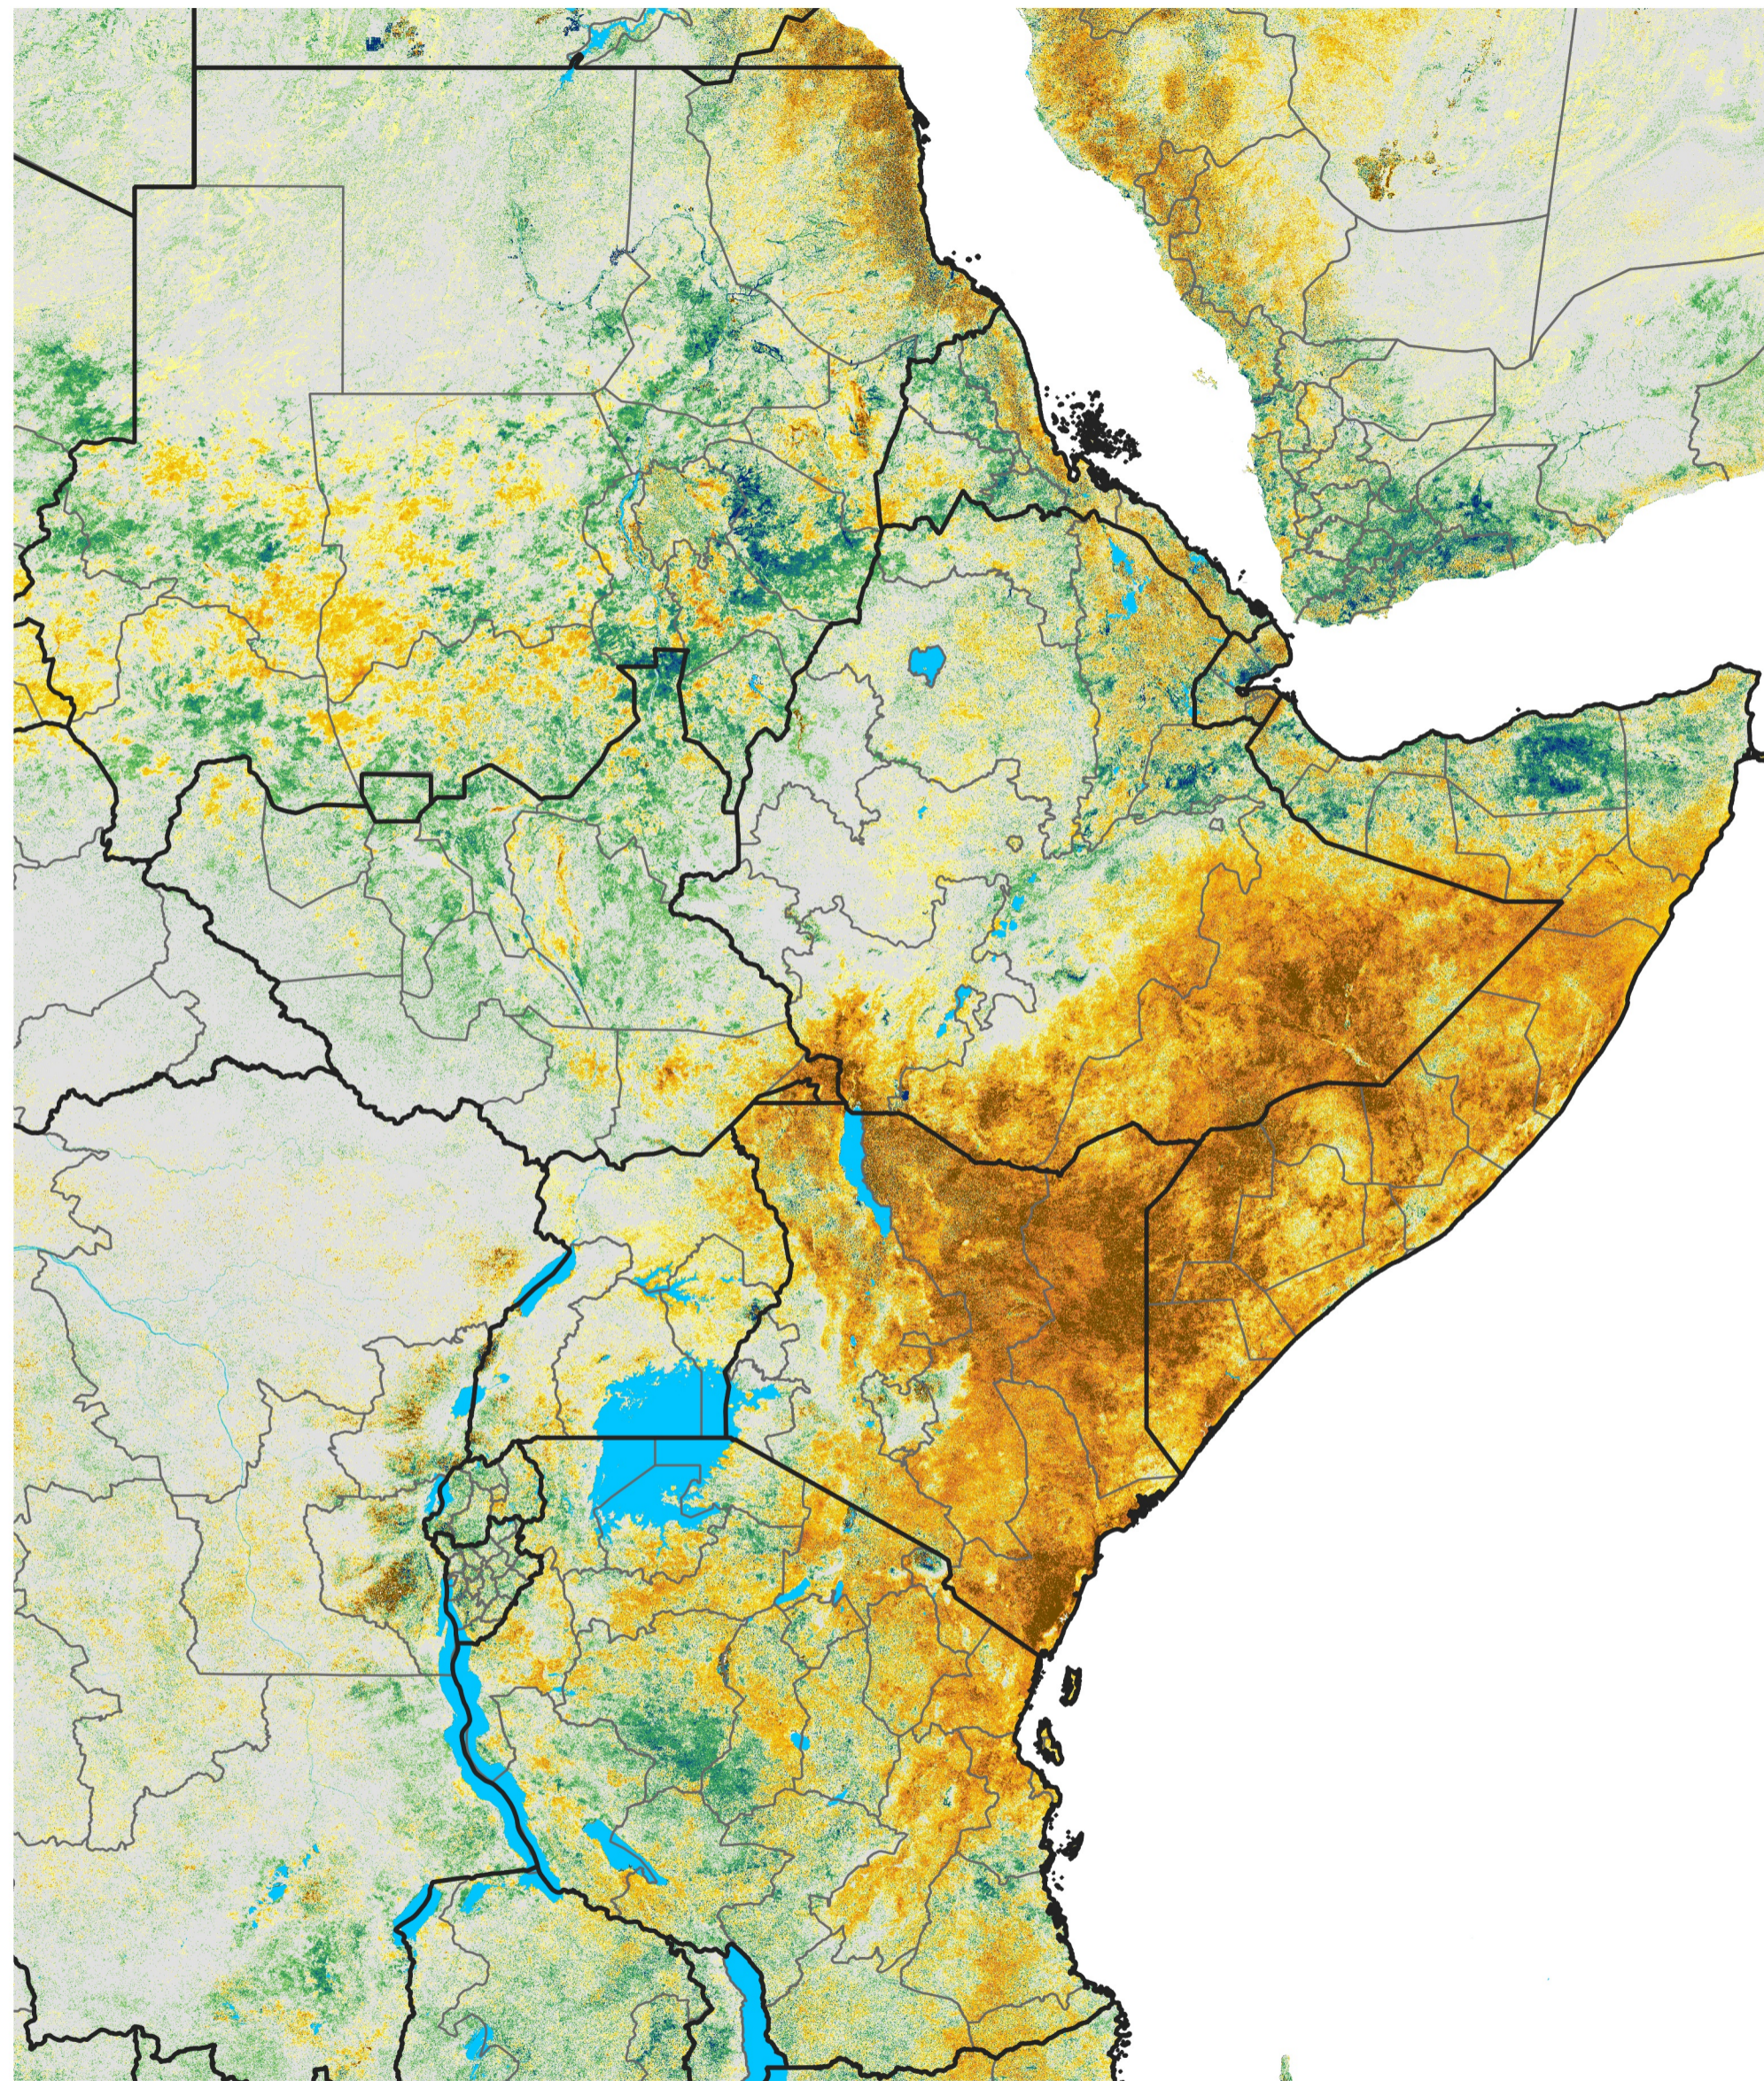

East Africa Percent of Mean NDVI

2021 / Mean (2012 - 2021)
Period 64 / Nov 11 - 20, 2021

Percent of Normal