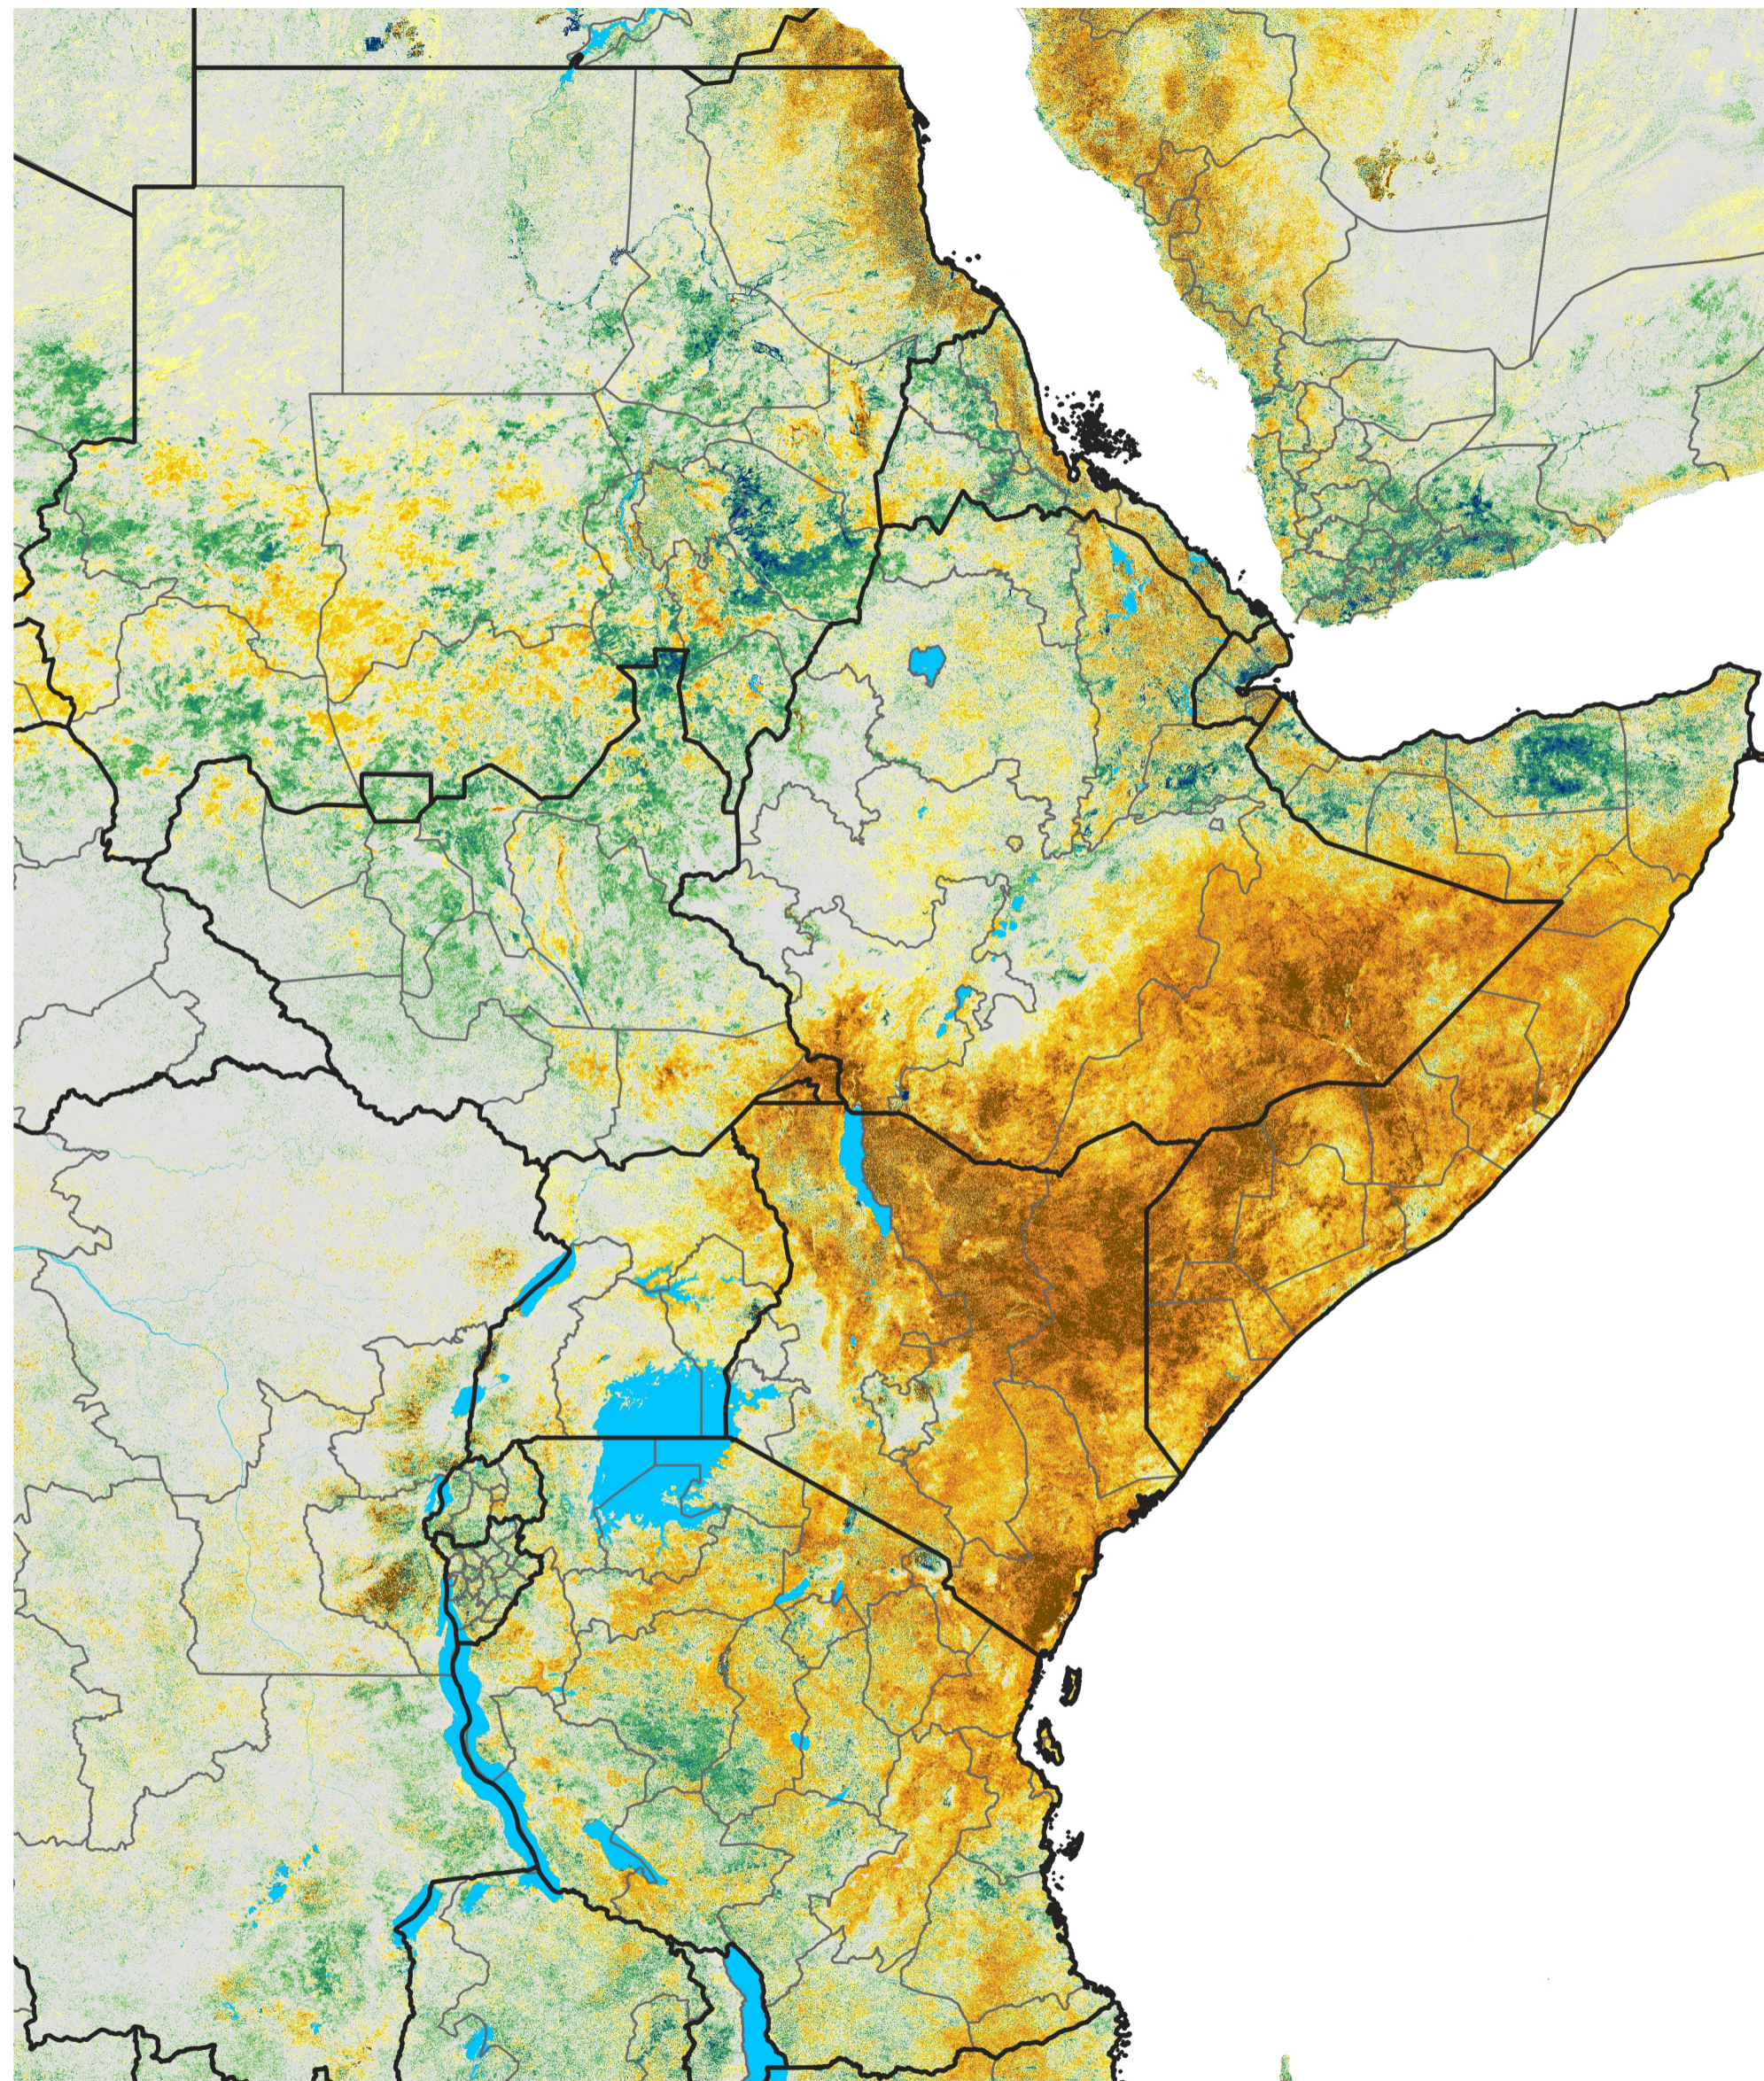

East Africa Percent of Mean NDVI

2021 / Mean (2012 - 2021)

Period 65 / Nov 16 - 25, 2021

Percent of Normal