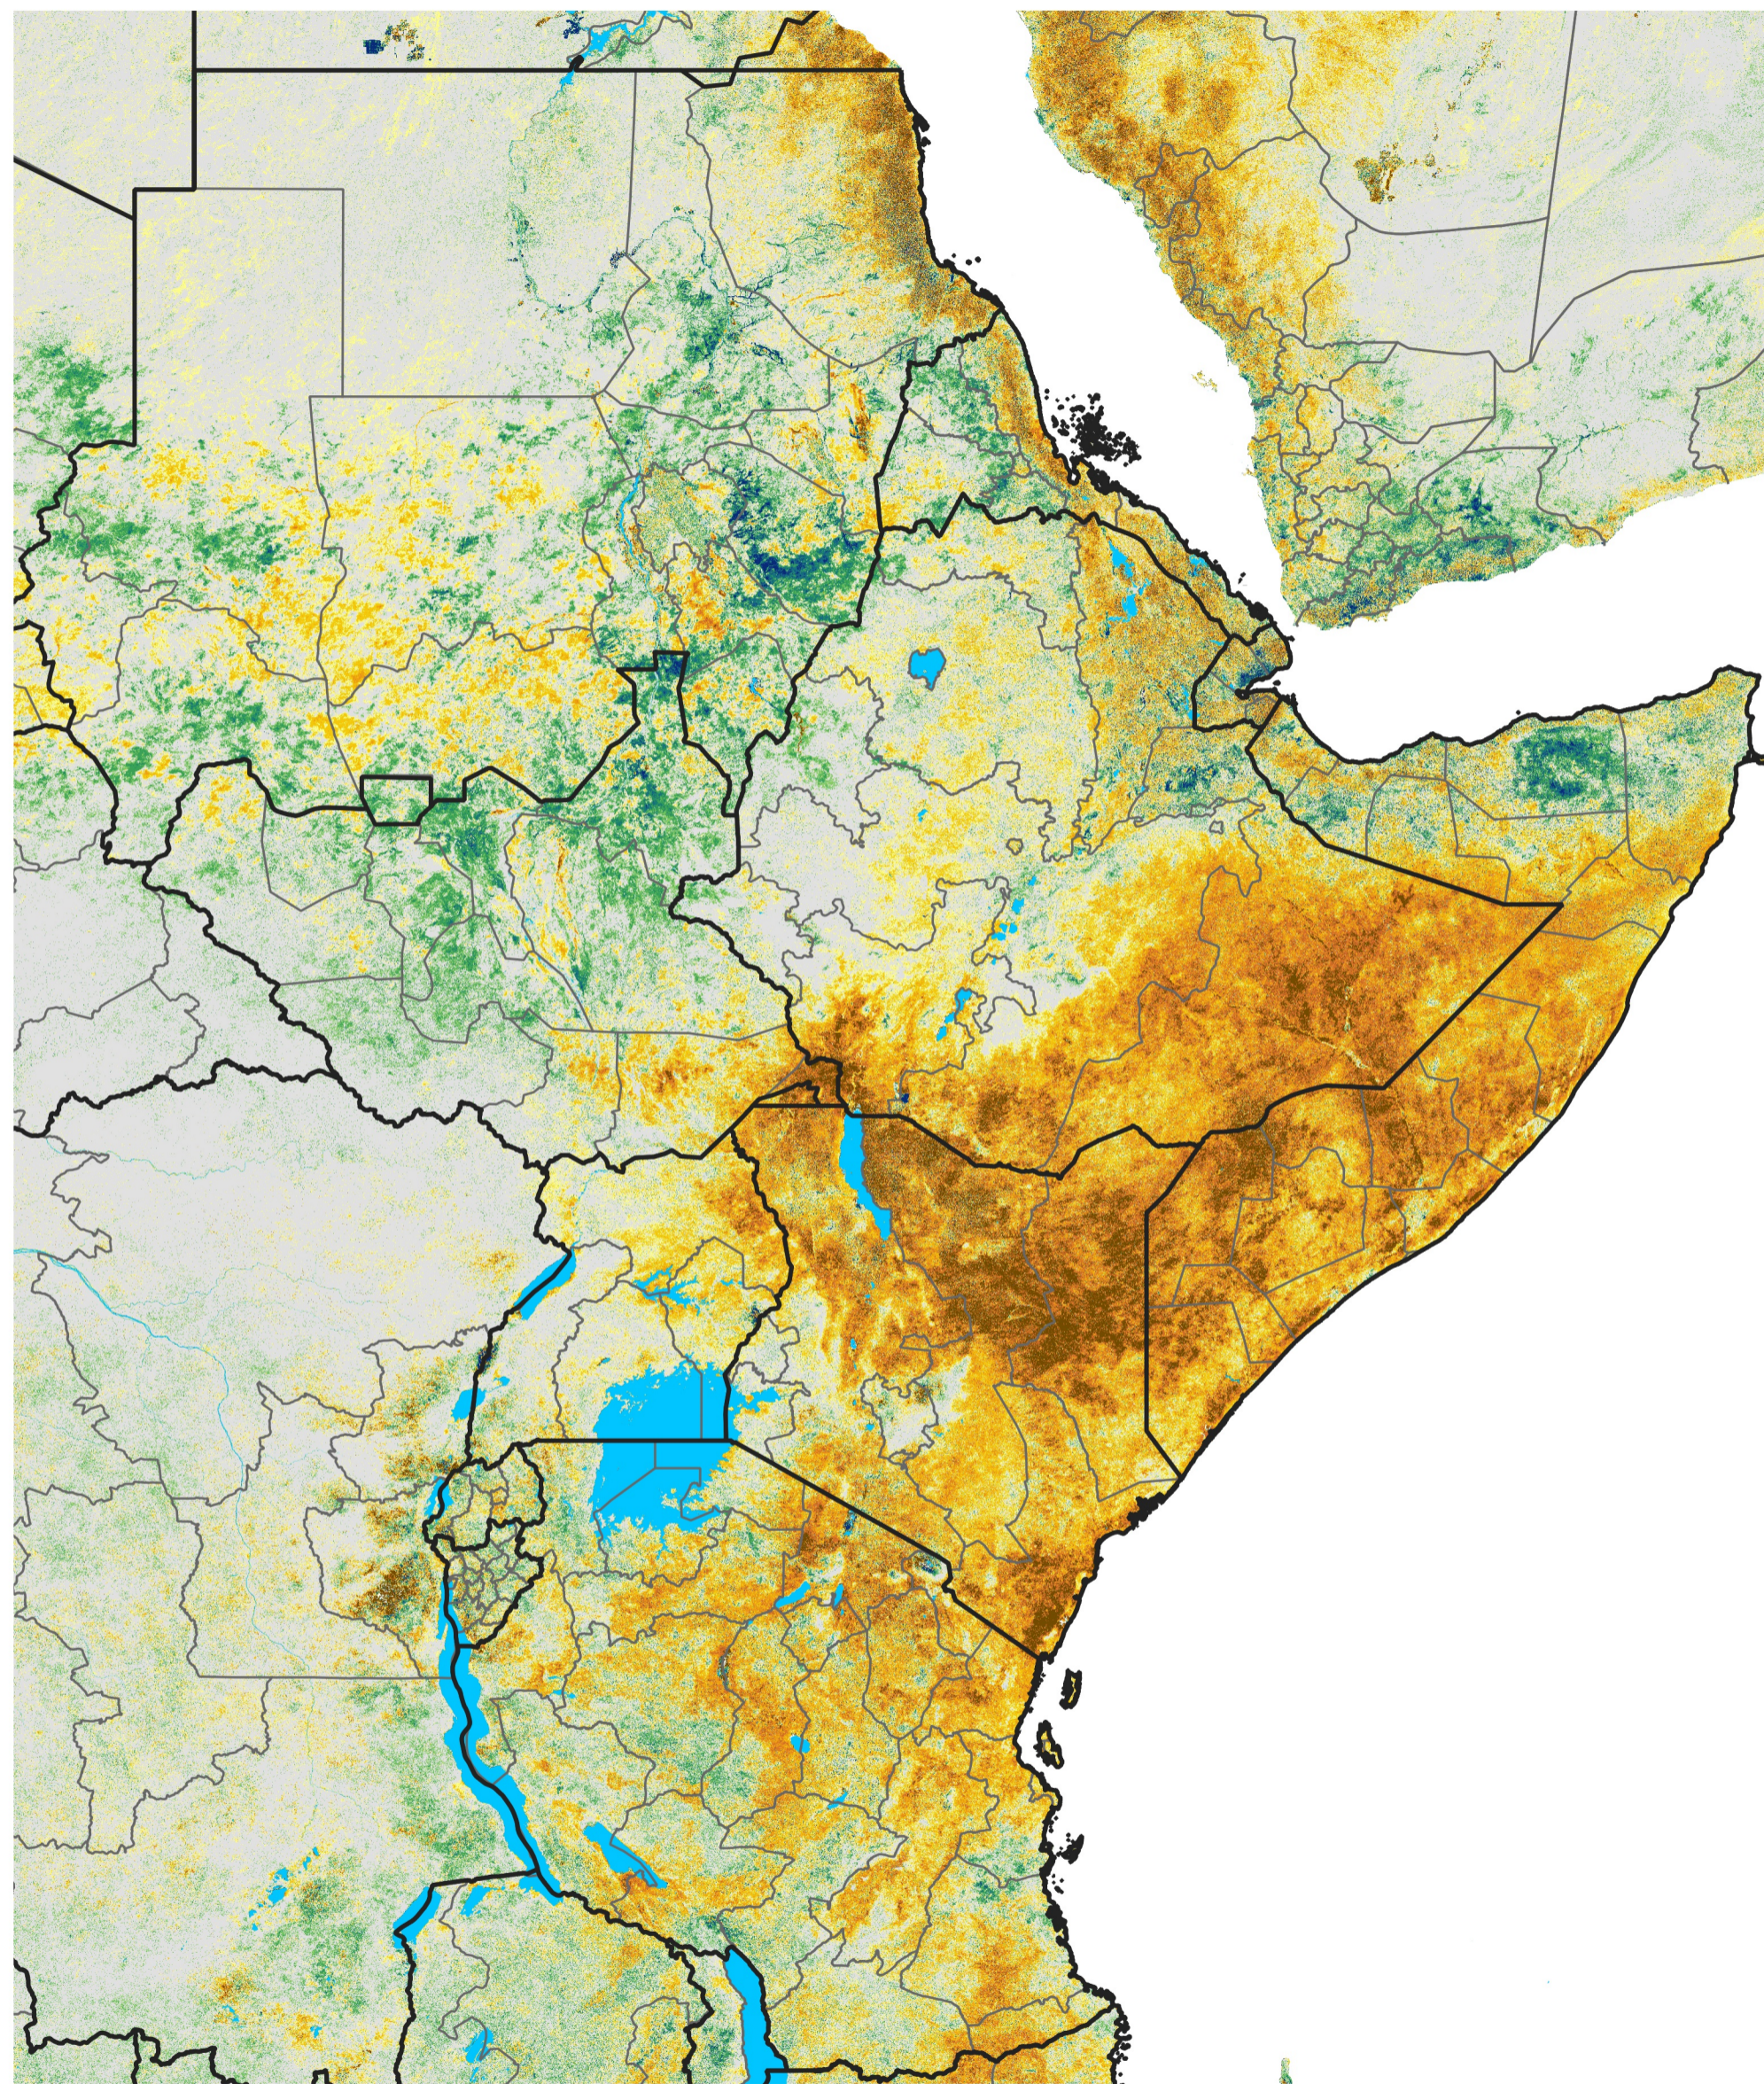

East Africa Percent of Mean NDVI

2021 / Mean (2012 - 2021)

Period 67 / Nov 26 - Dec 05, 2021

Percent of Normal