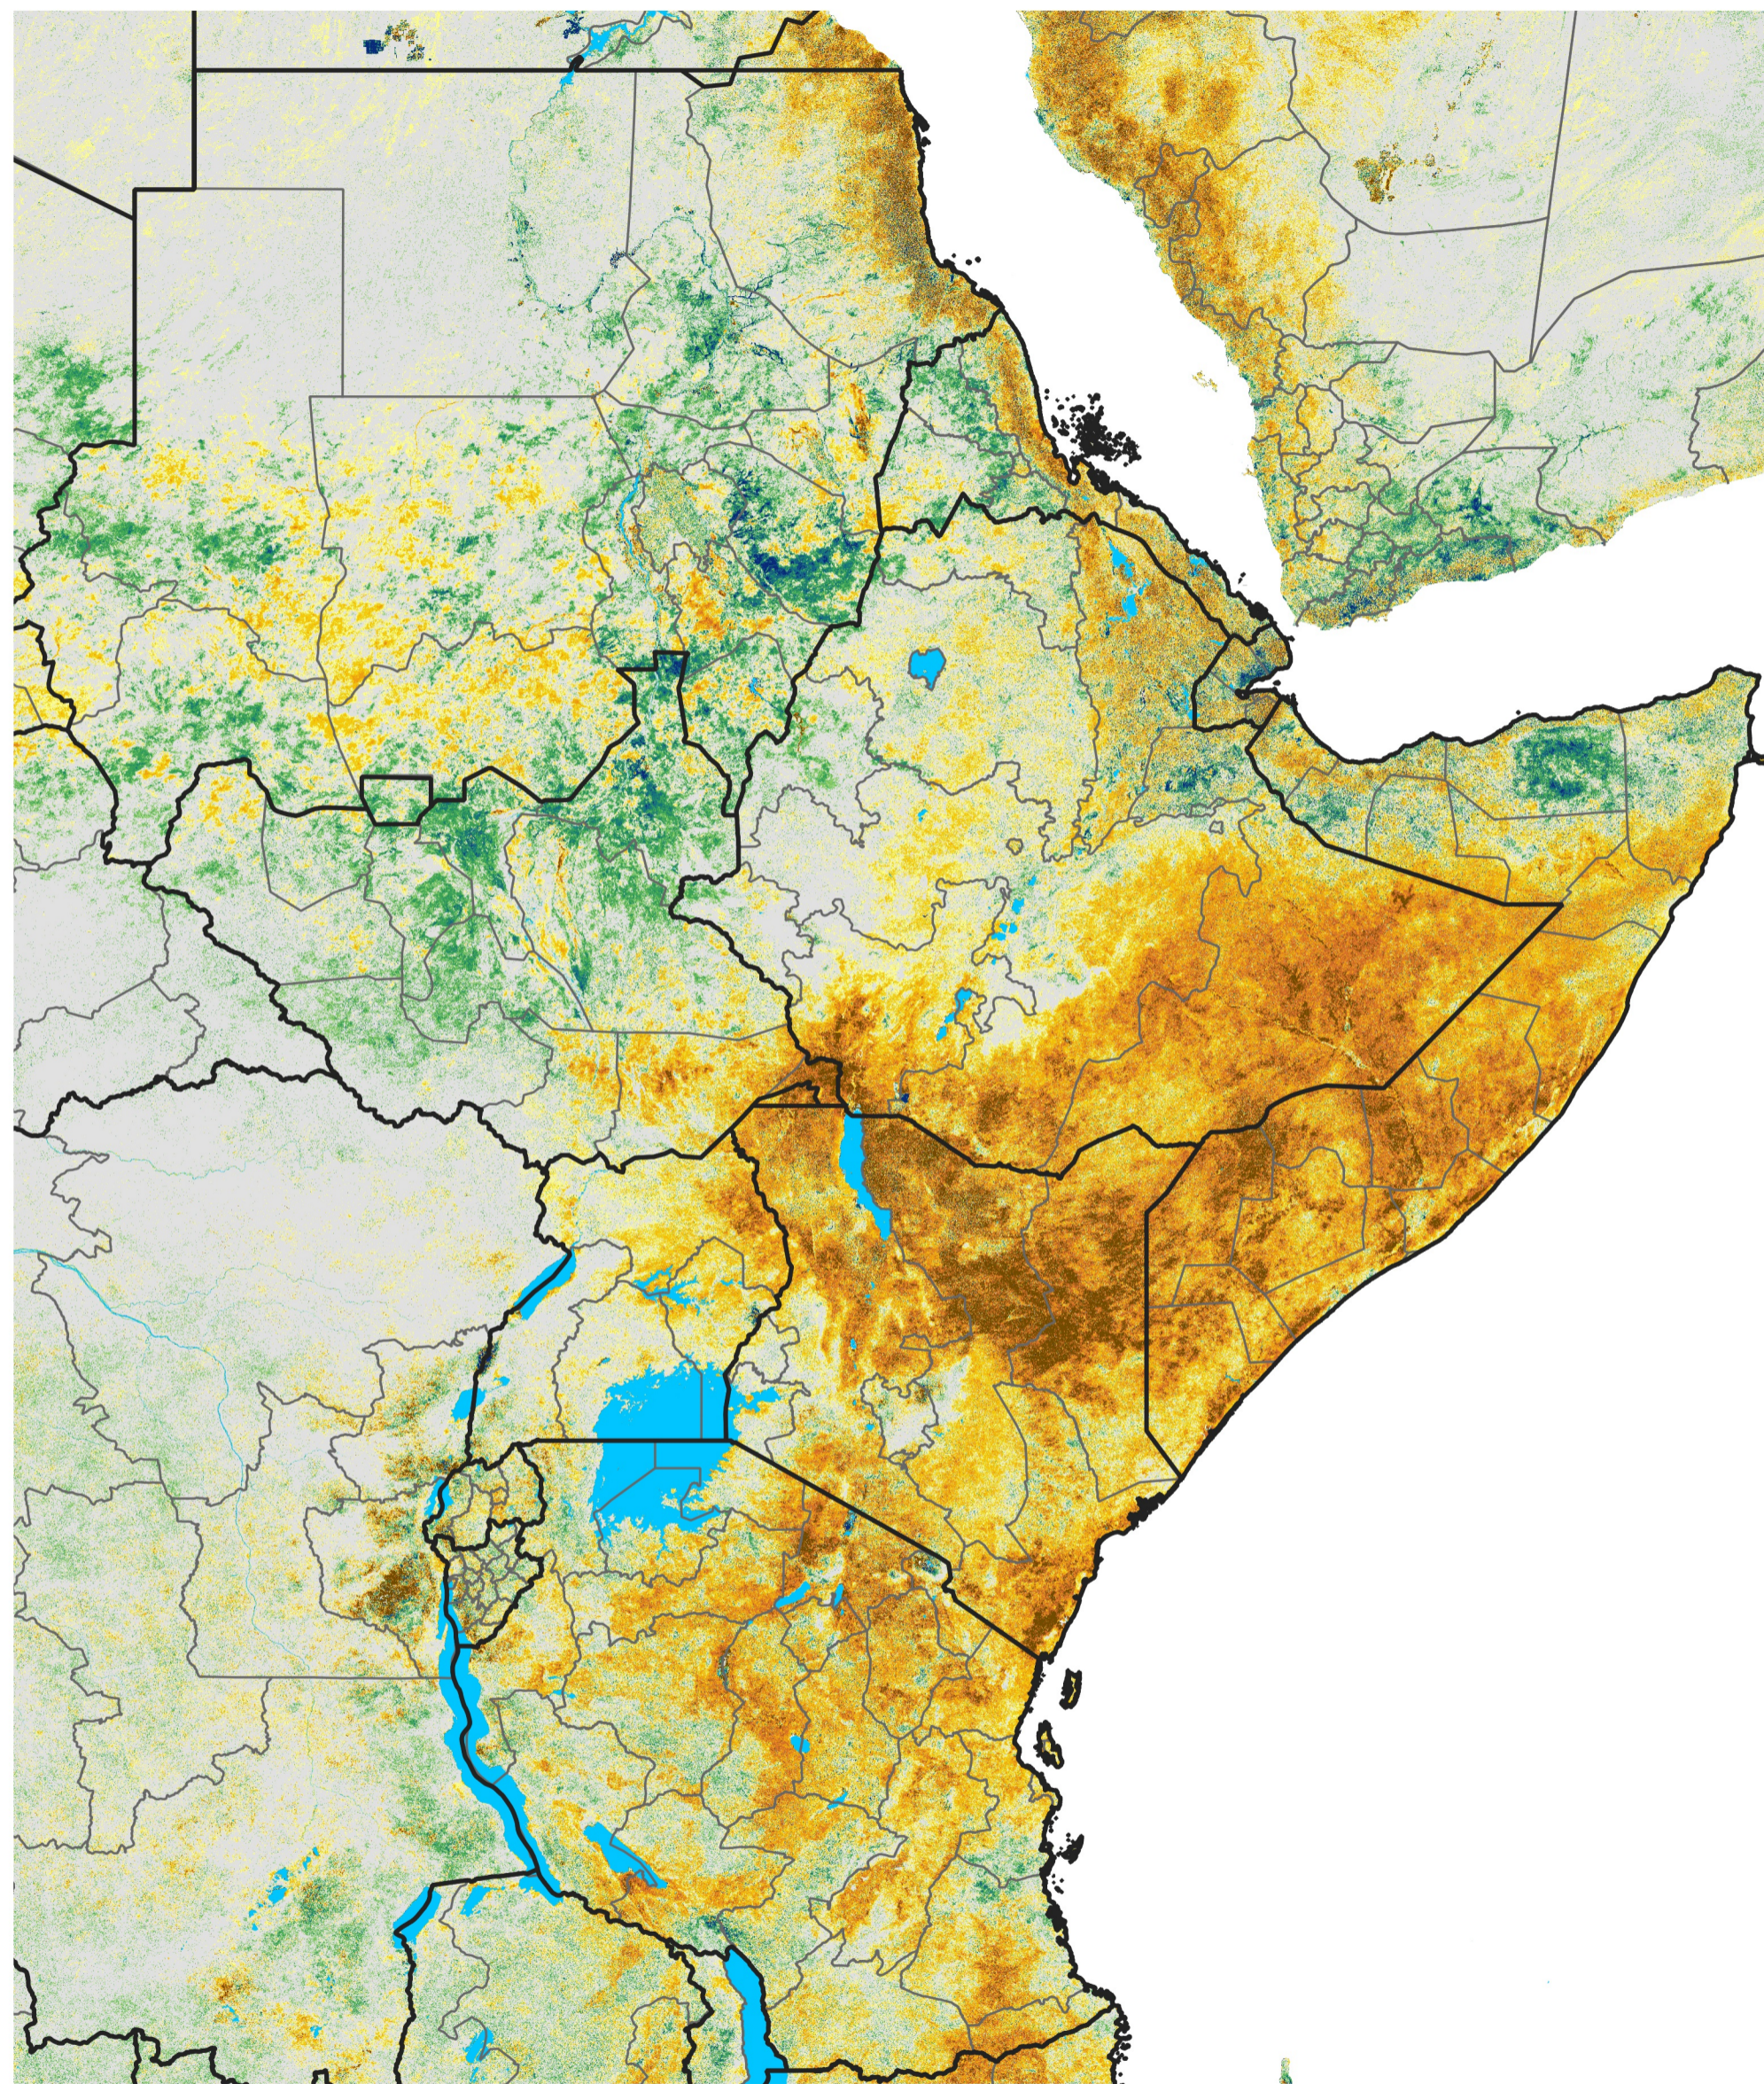

East Africa Percent of Mean NDVI

2021 / Mean (2012 - 2021)

Period 68 / Dec 01 - 10, 2021

Percent of Normal