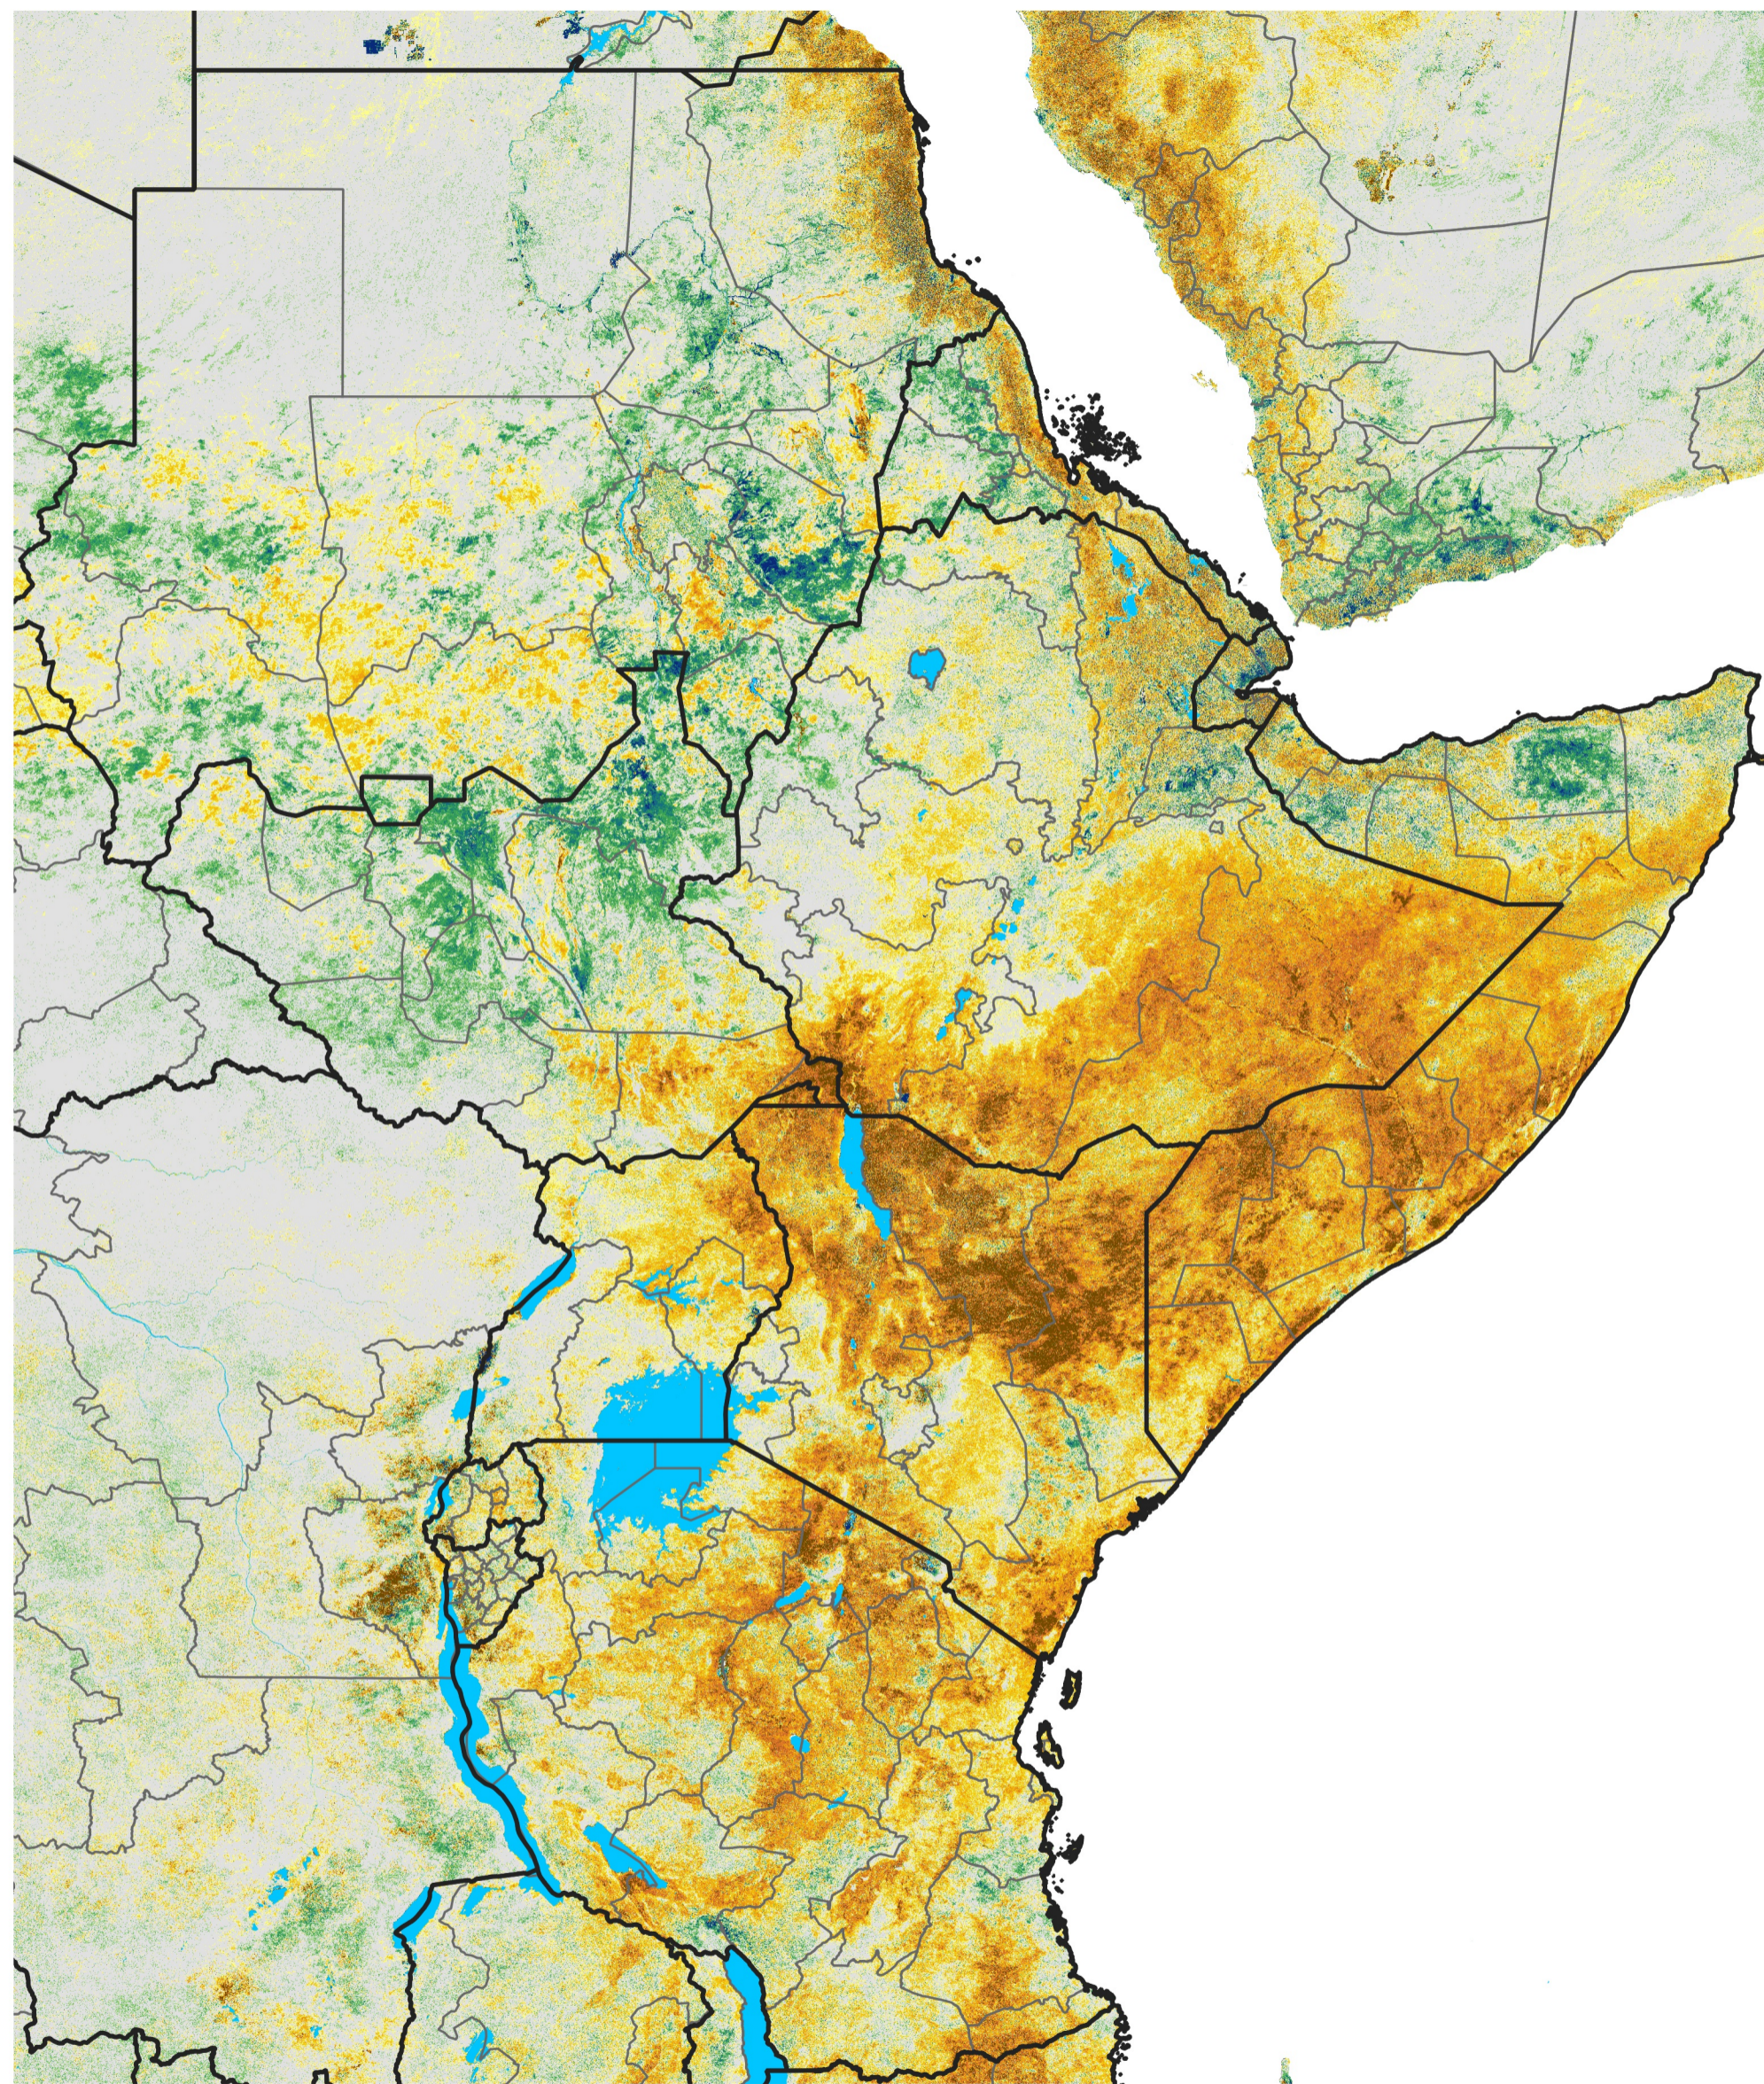

# East Africa Percent of Mean NDVI

2021 / Mean (2012 - 2021)  
Period 69 / Dec 06 - 15, 2021

## Percent of Normal