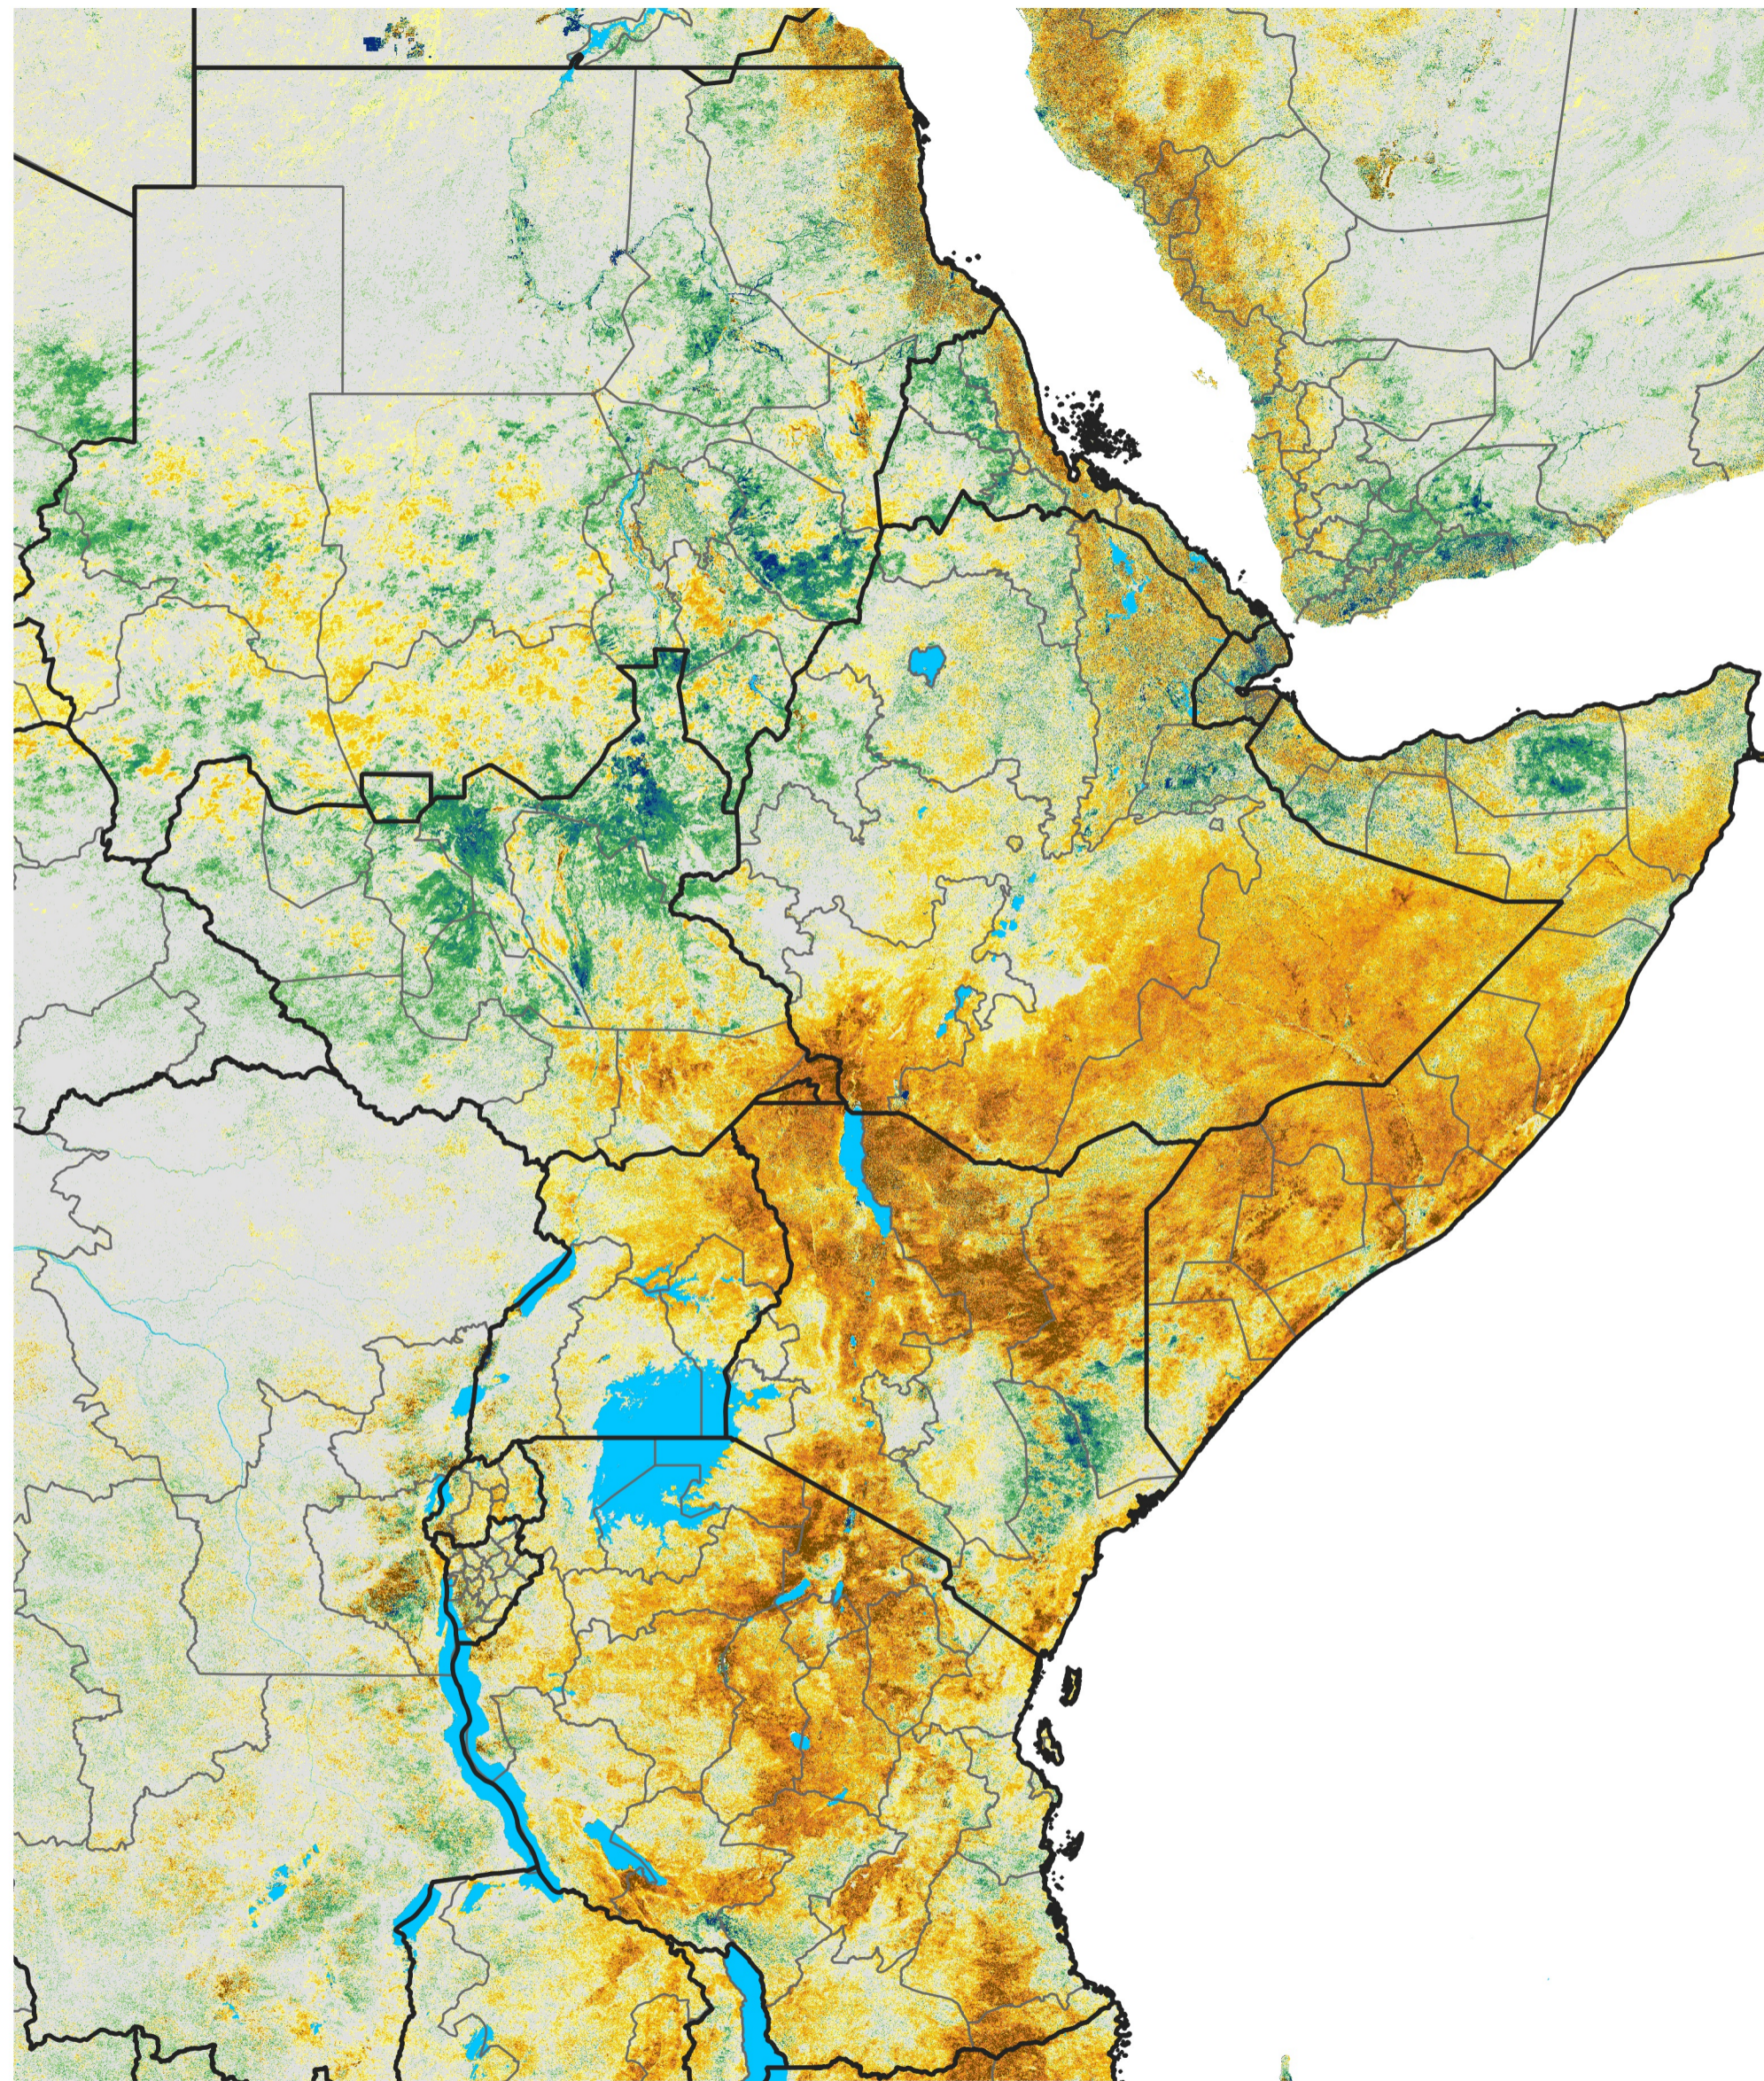

East Africa Percent of Mean NDVI

2021 / Mean (2012 - 2021)

Period 71 / Dec 16 - 25, 2021

Percent of Normal