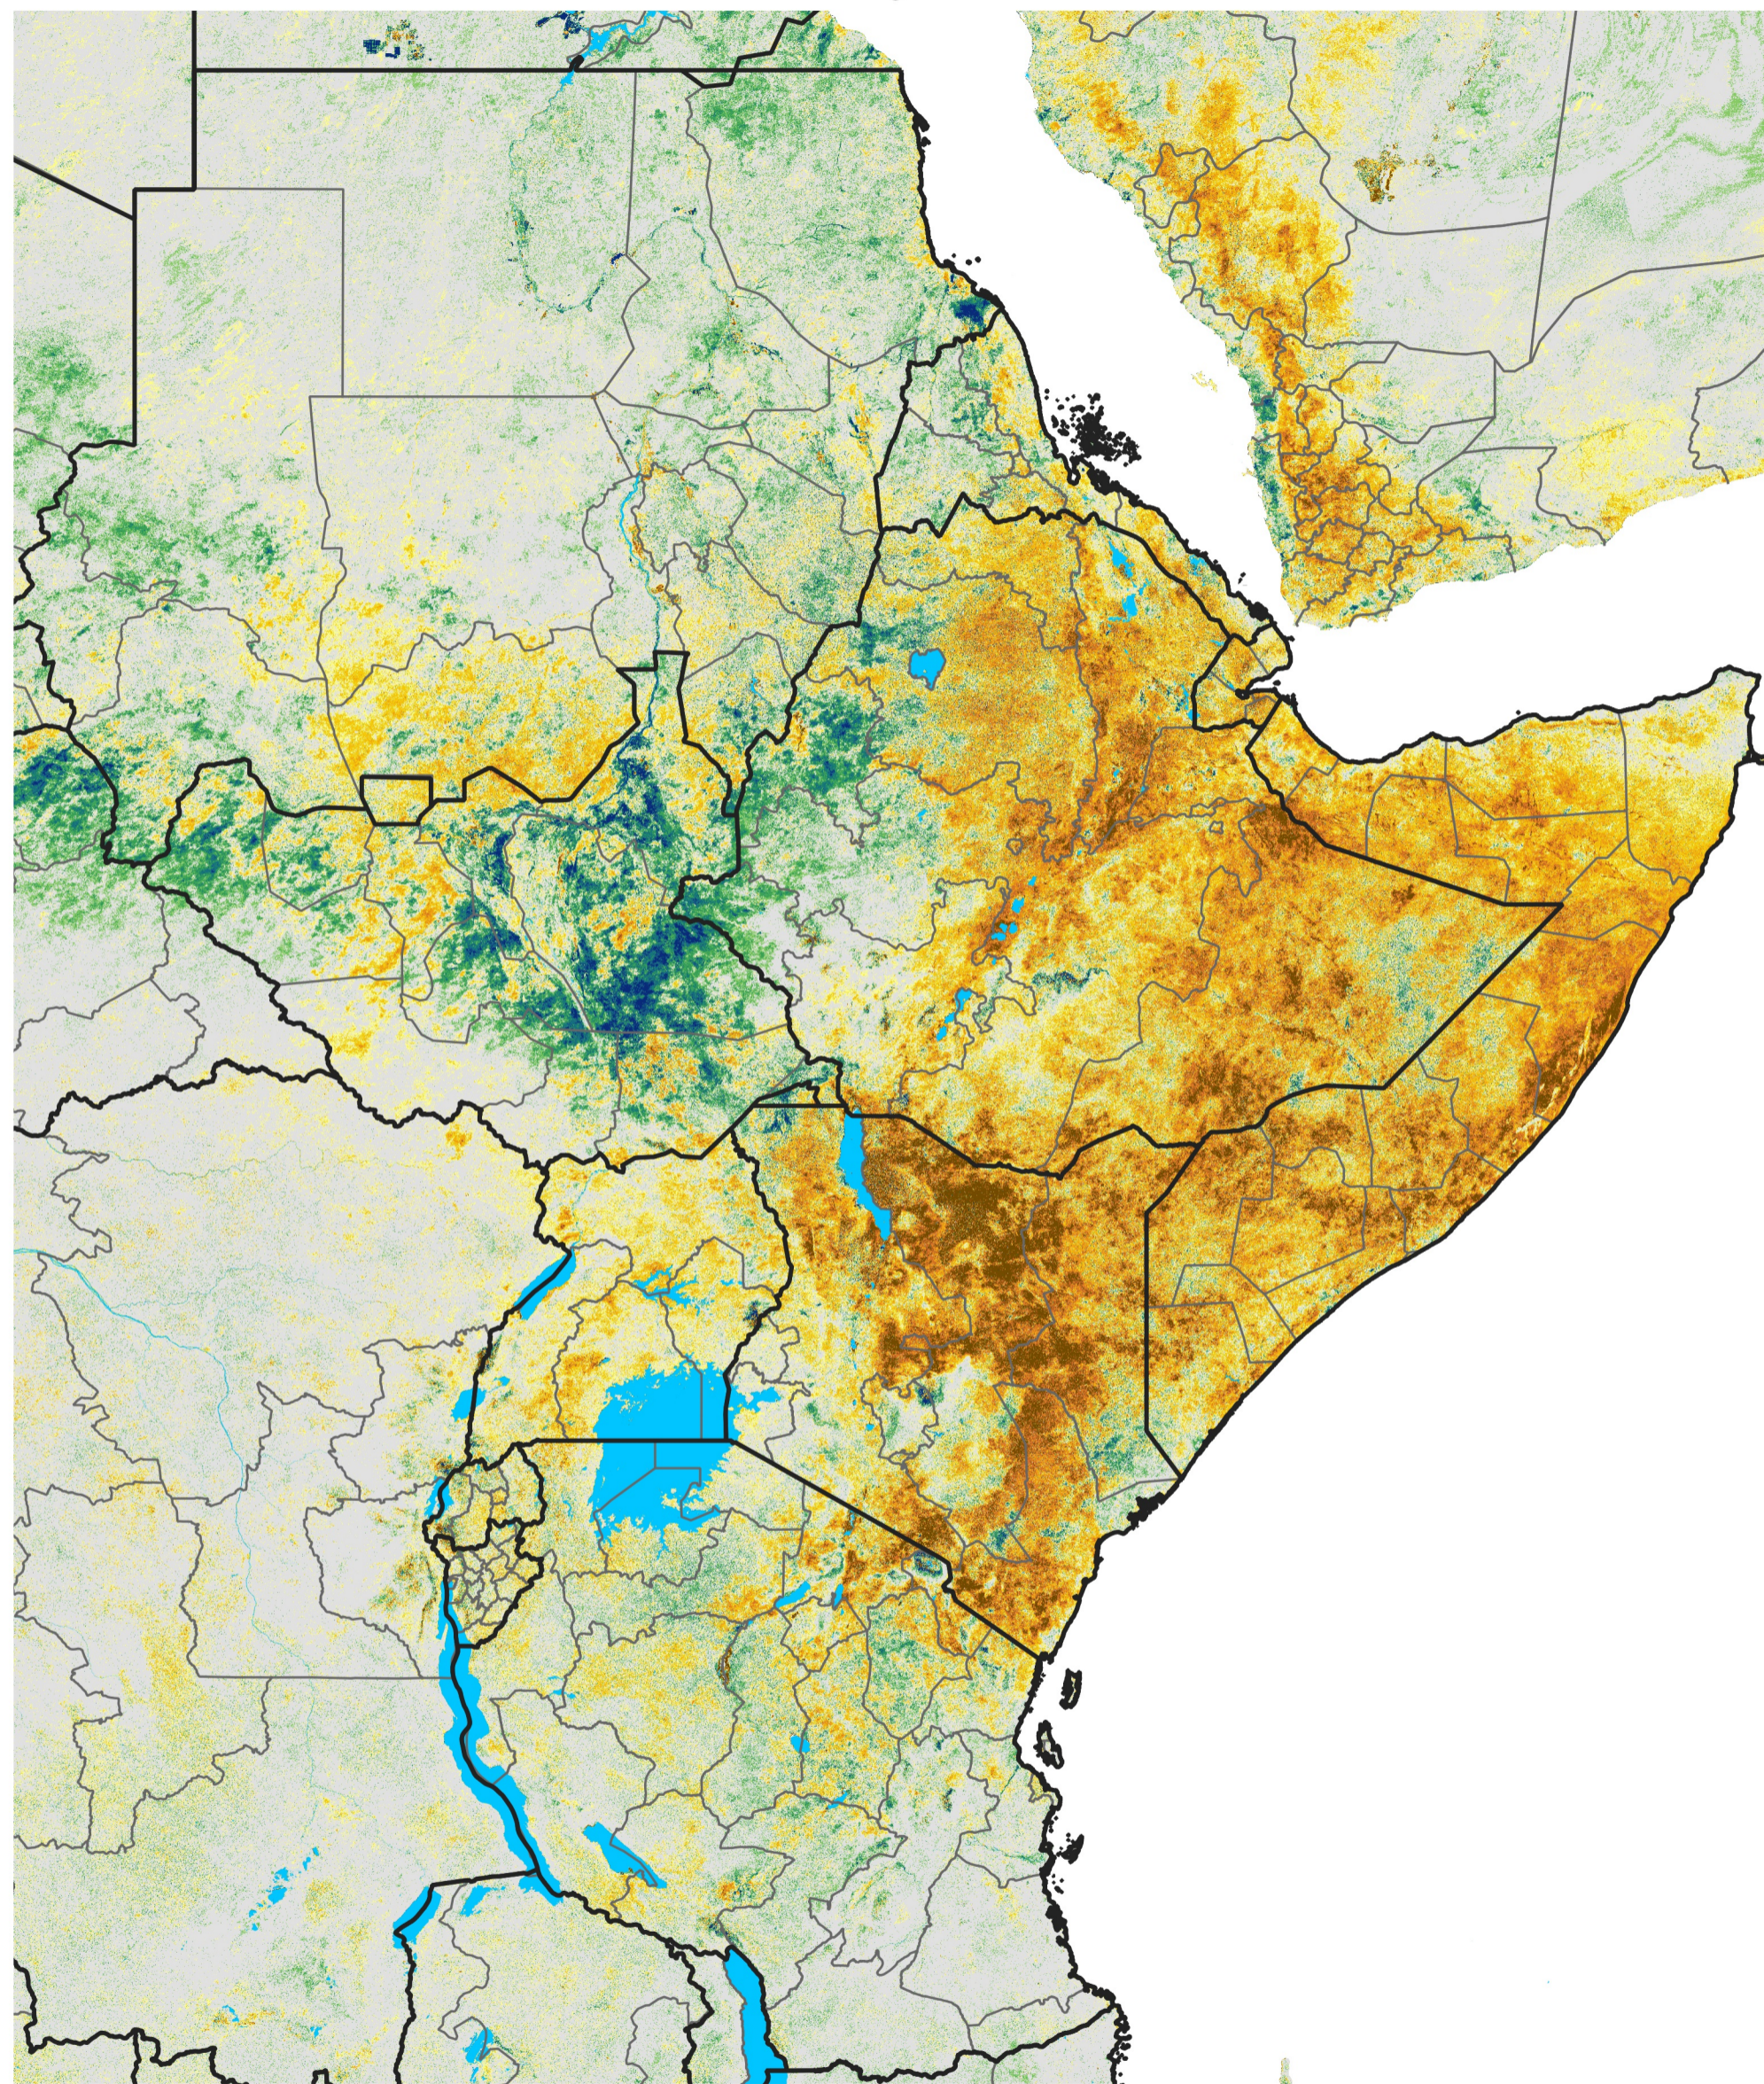

East Africa Percent of Mean NDVI

2022 / Mean (2012 - 2021)

Period 27 / May 06 - 15, 2022

Percent of Normal