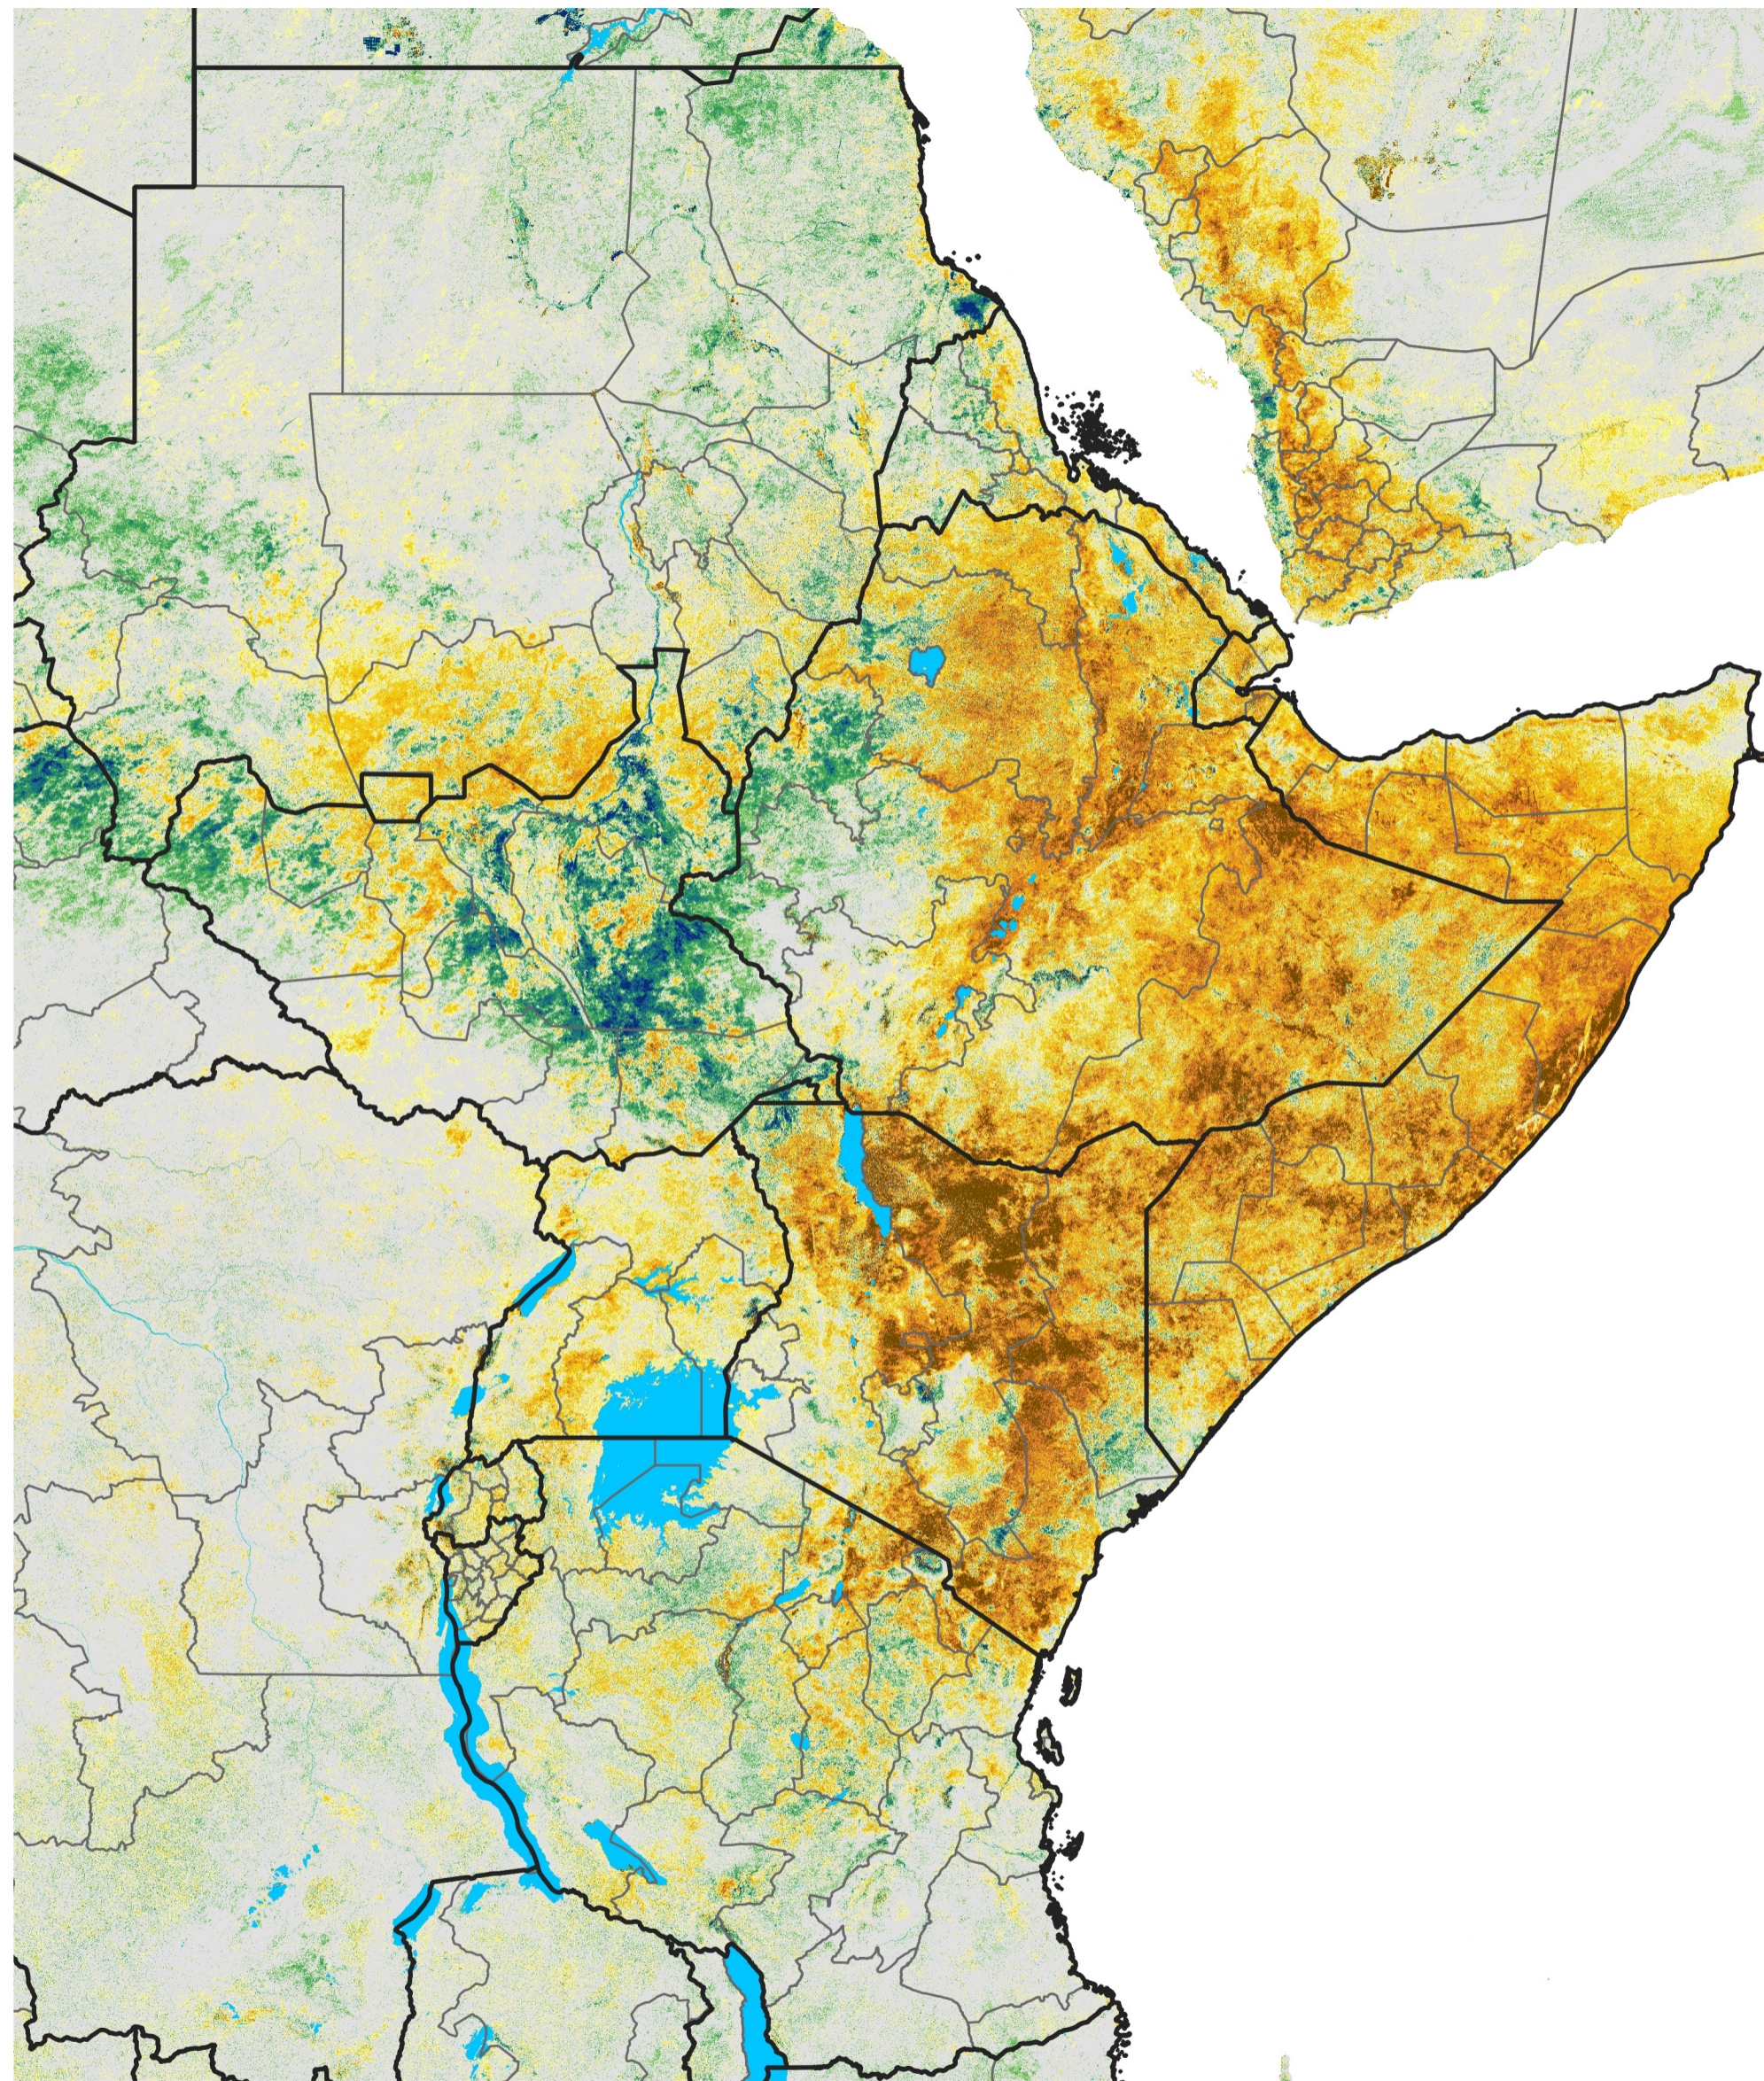

East Africa Percent of Mean NDVI

2022 / Mean (2012 - 2021)

Period 28 / May 11 - 20, 2022

Percent of Normal