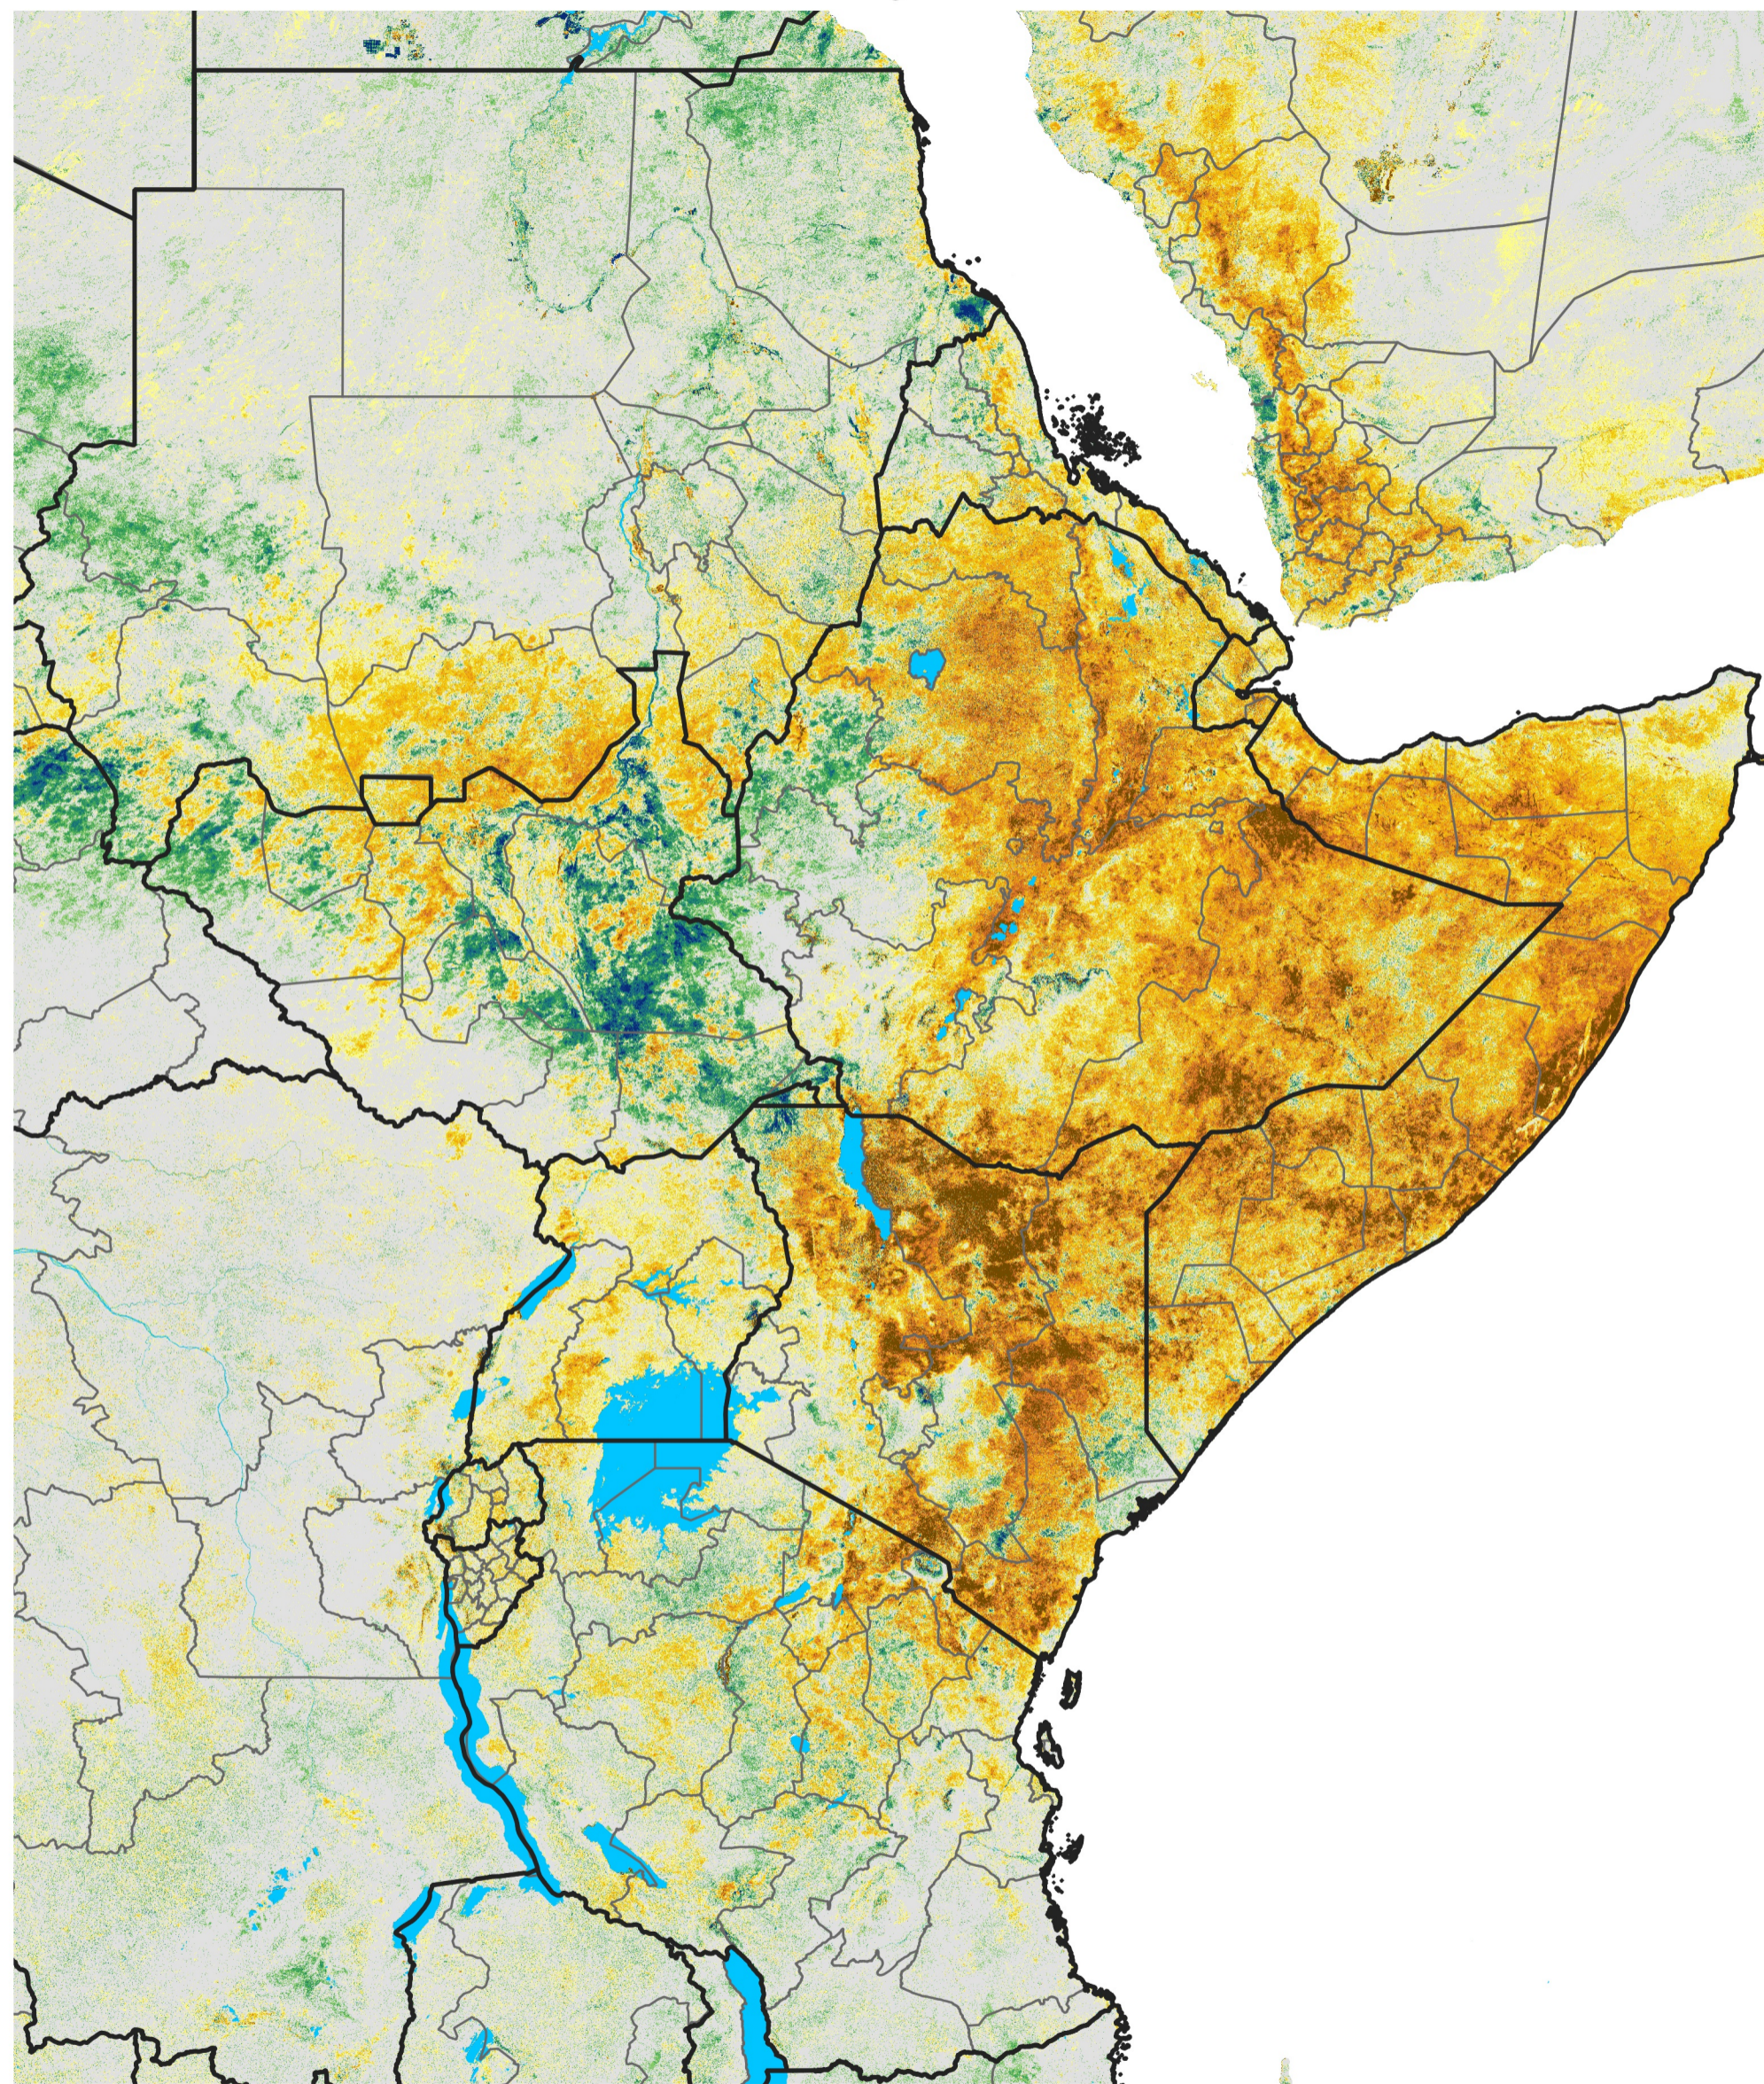

East Africa Percent of Mean NDVI

2022 / Mean (2012 - 2021)

Period 29 / May 16 - 25, 2022

Percent of Normal