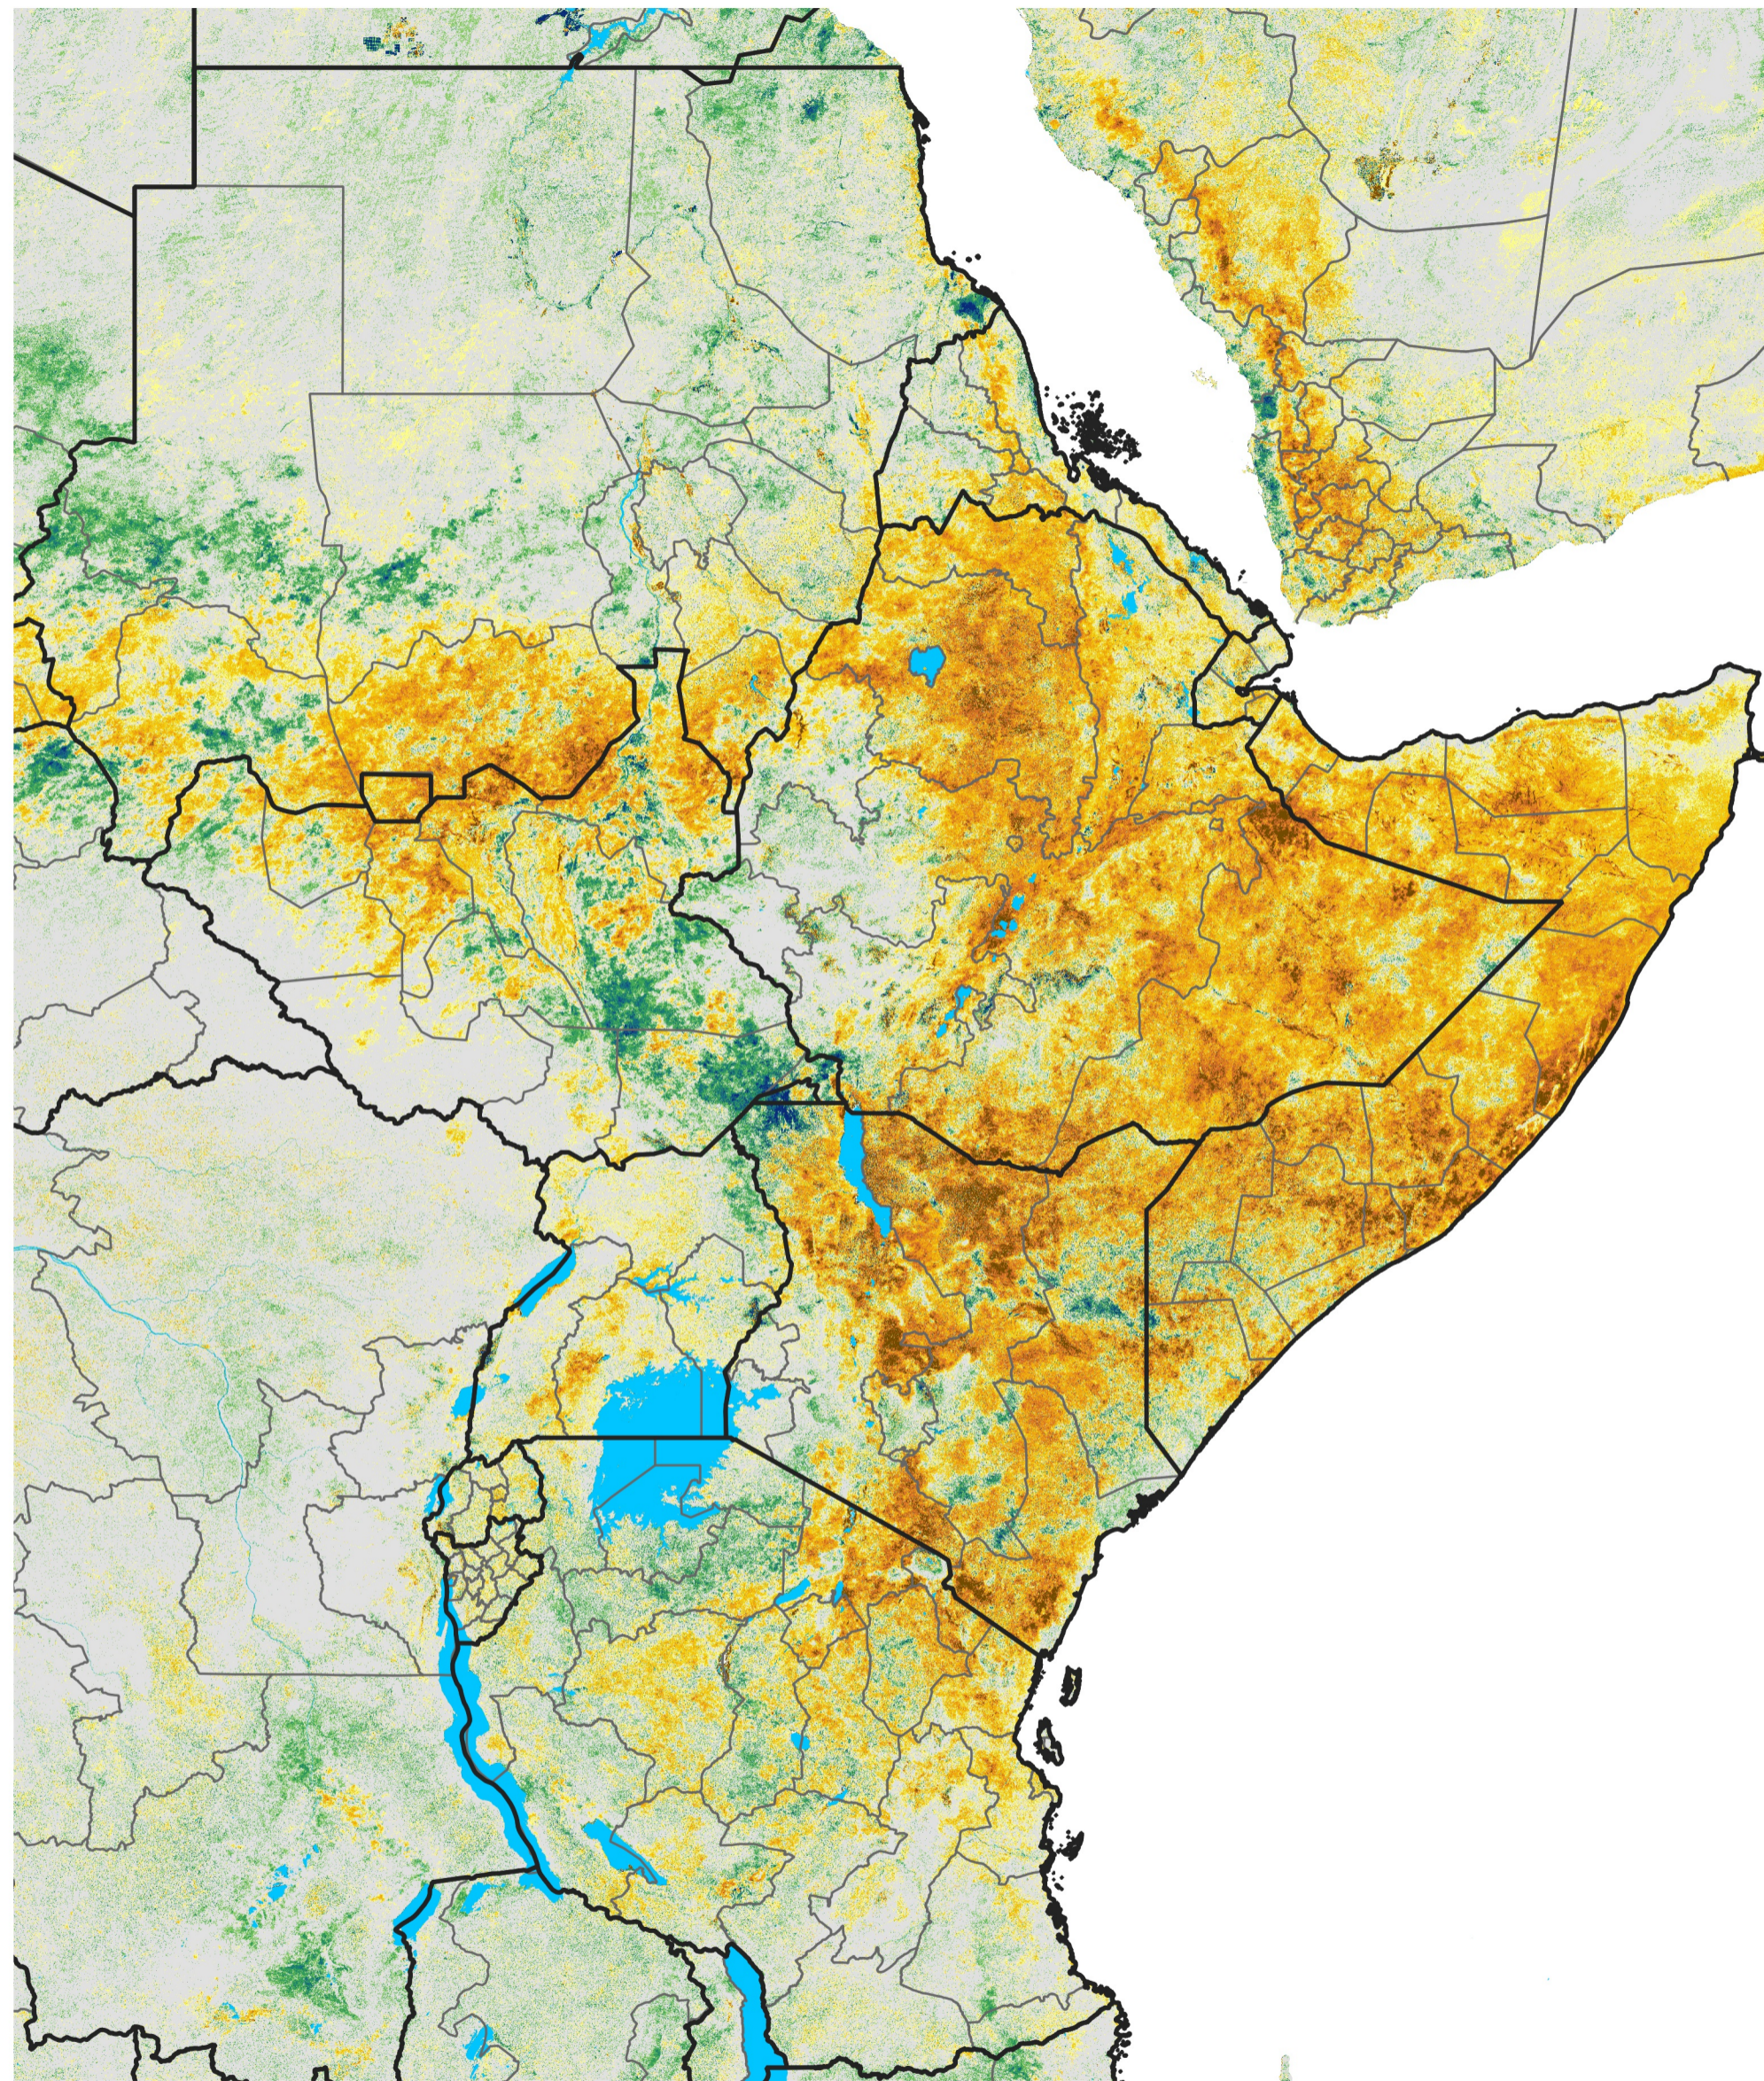

East Africa Percent of Mean NDVI

2022 / Mean (2012 - 2021)

Period 33 / Jun 06 - 15, 2022

Percent of Normal