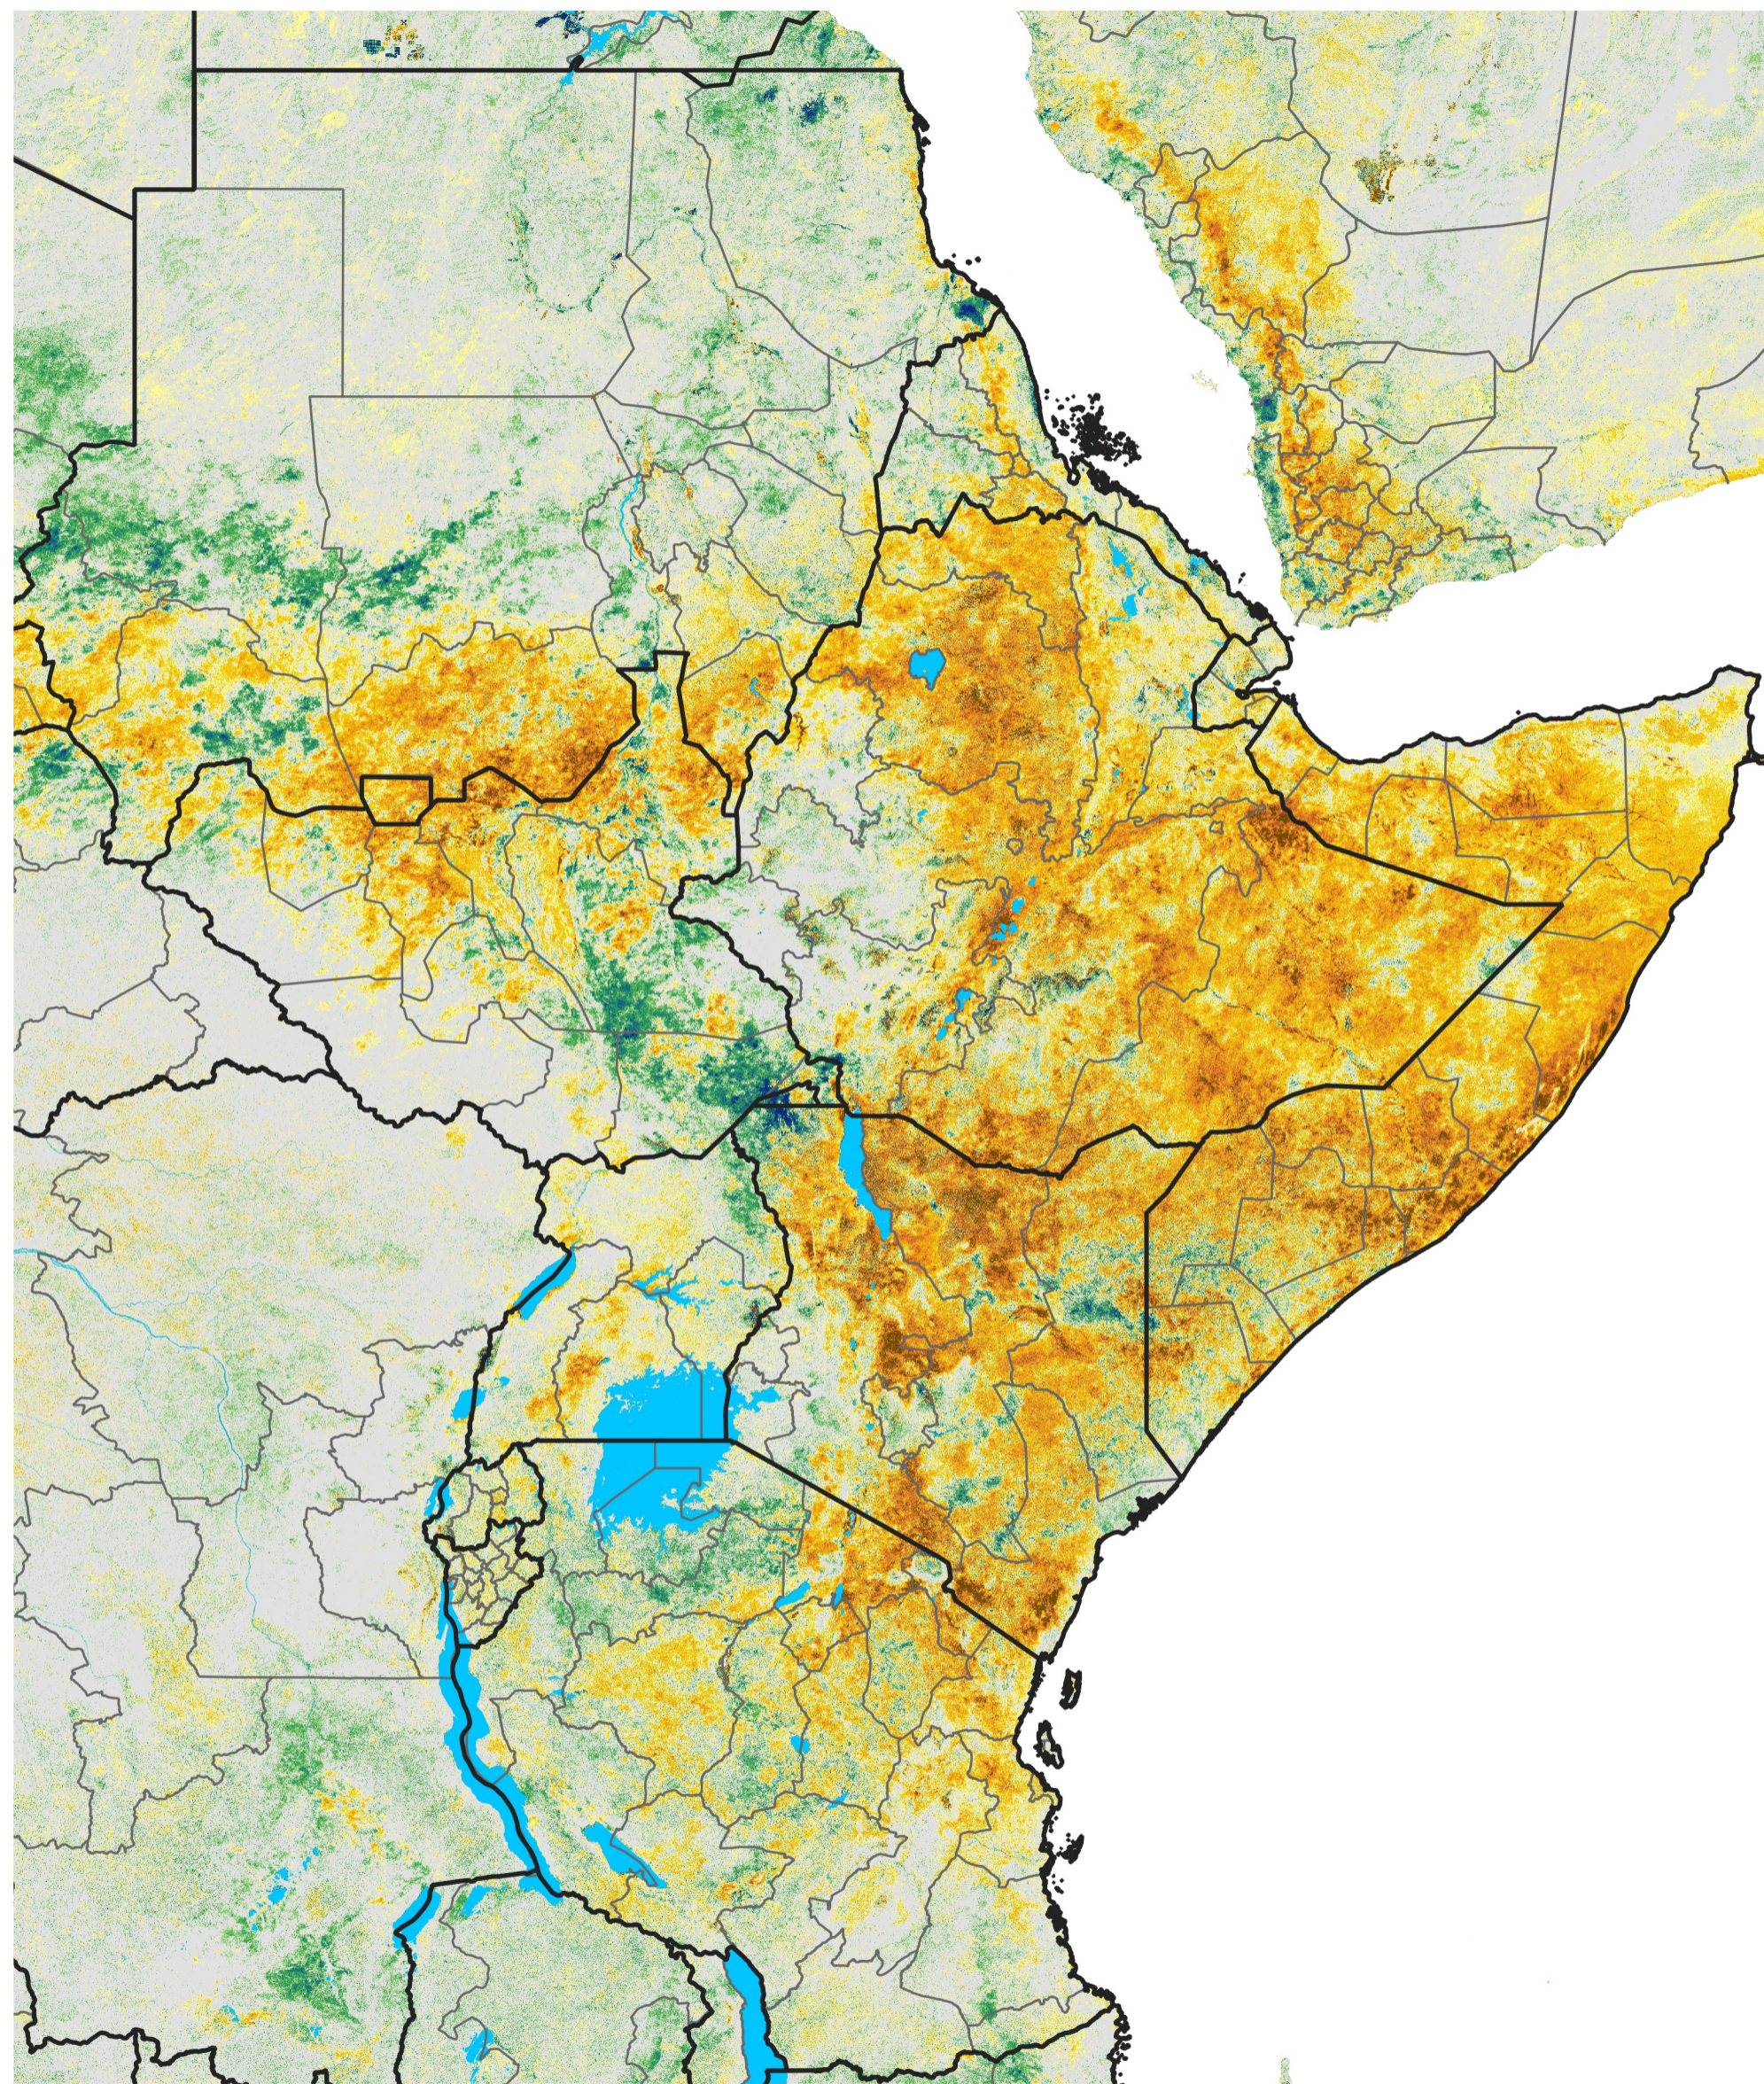

East Africa Percent of Mean NDVI

2022 / Mean (2012 - 2021)

Period 34 / Jun 11 - 20, 2022

Percent of Normal