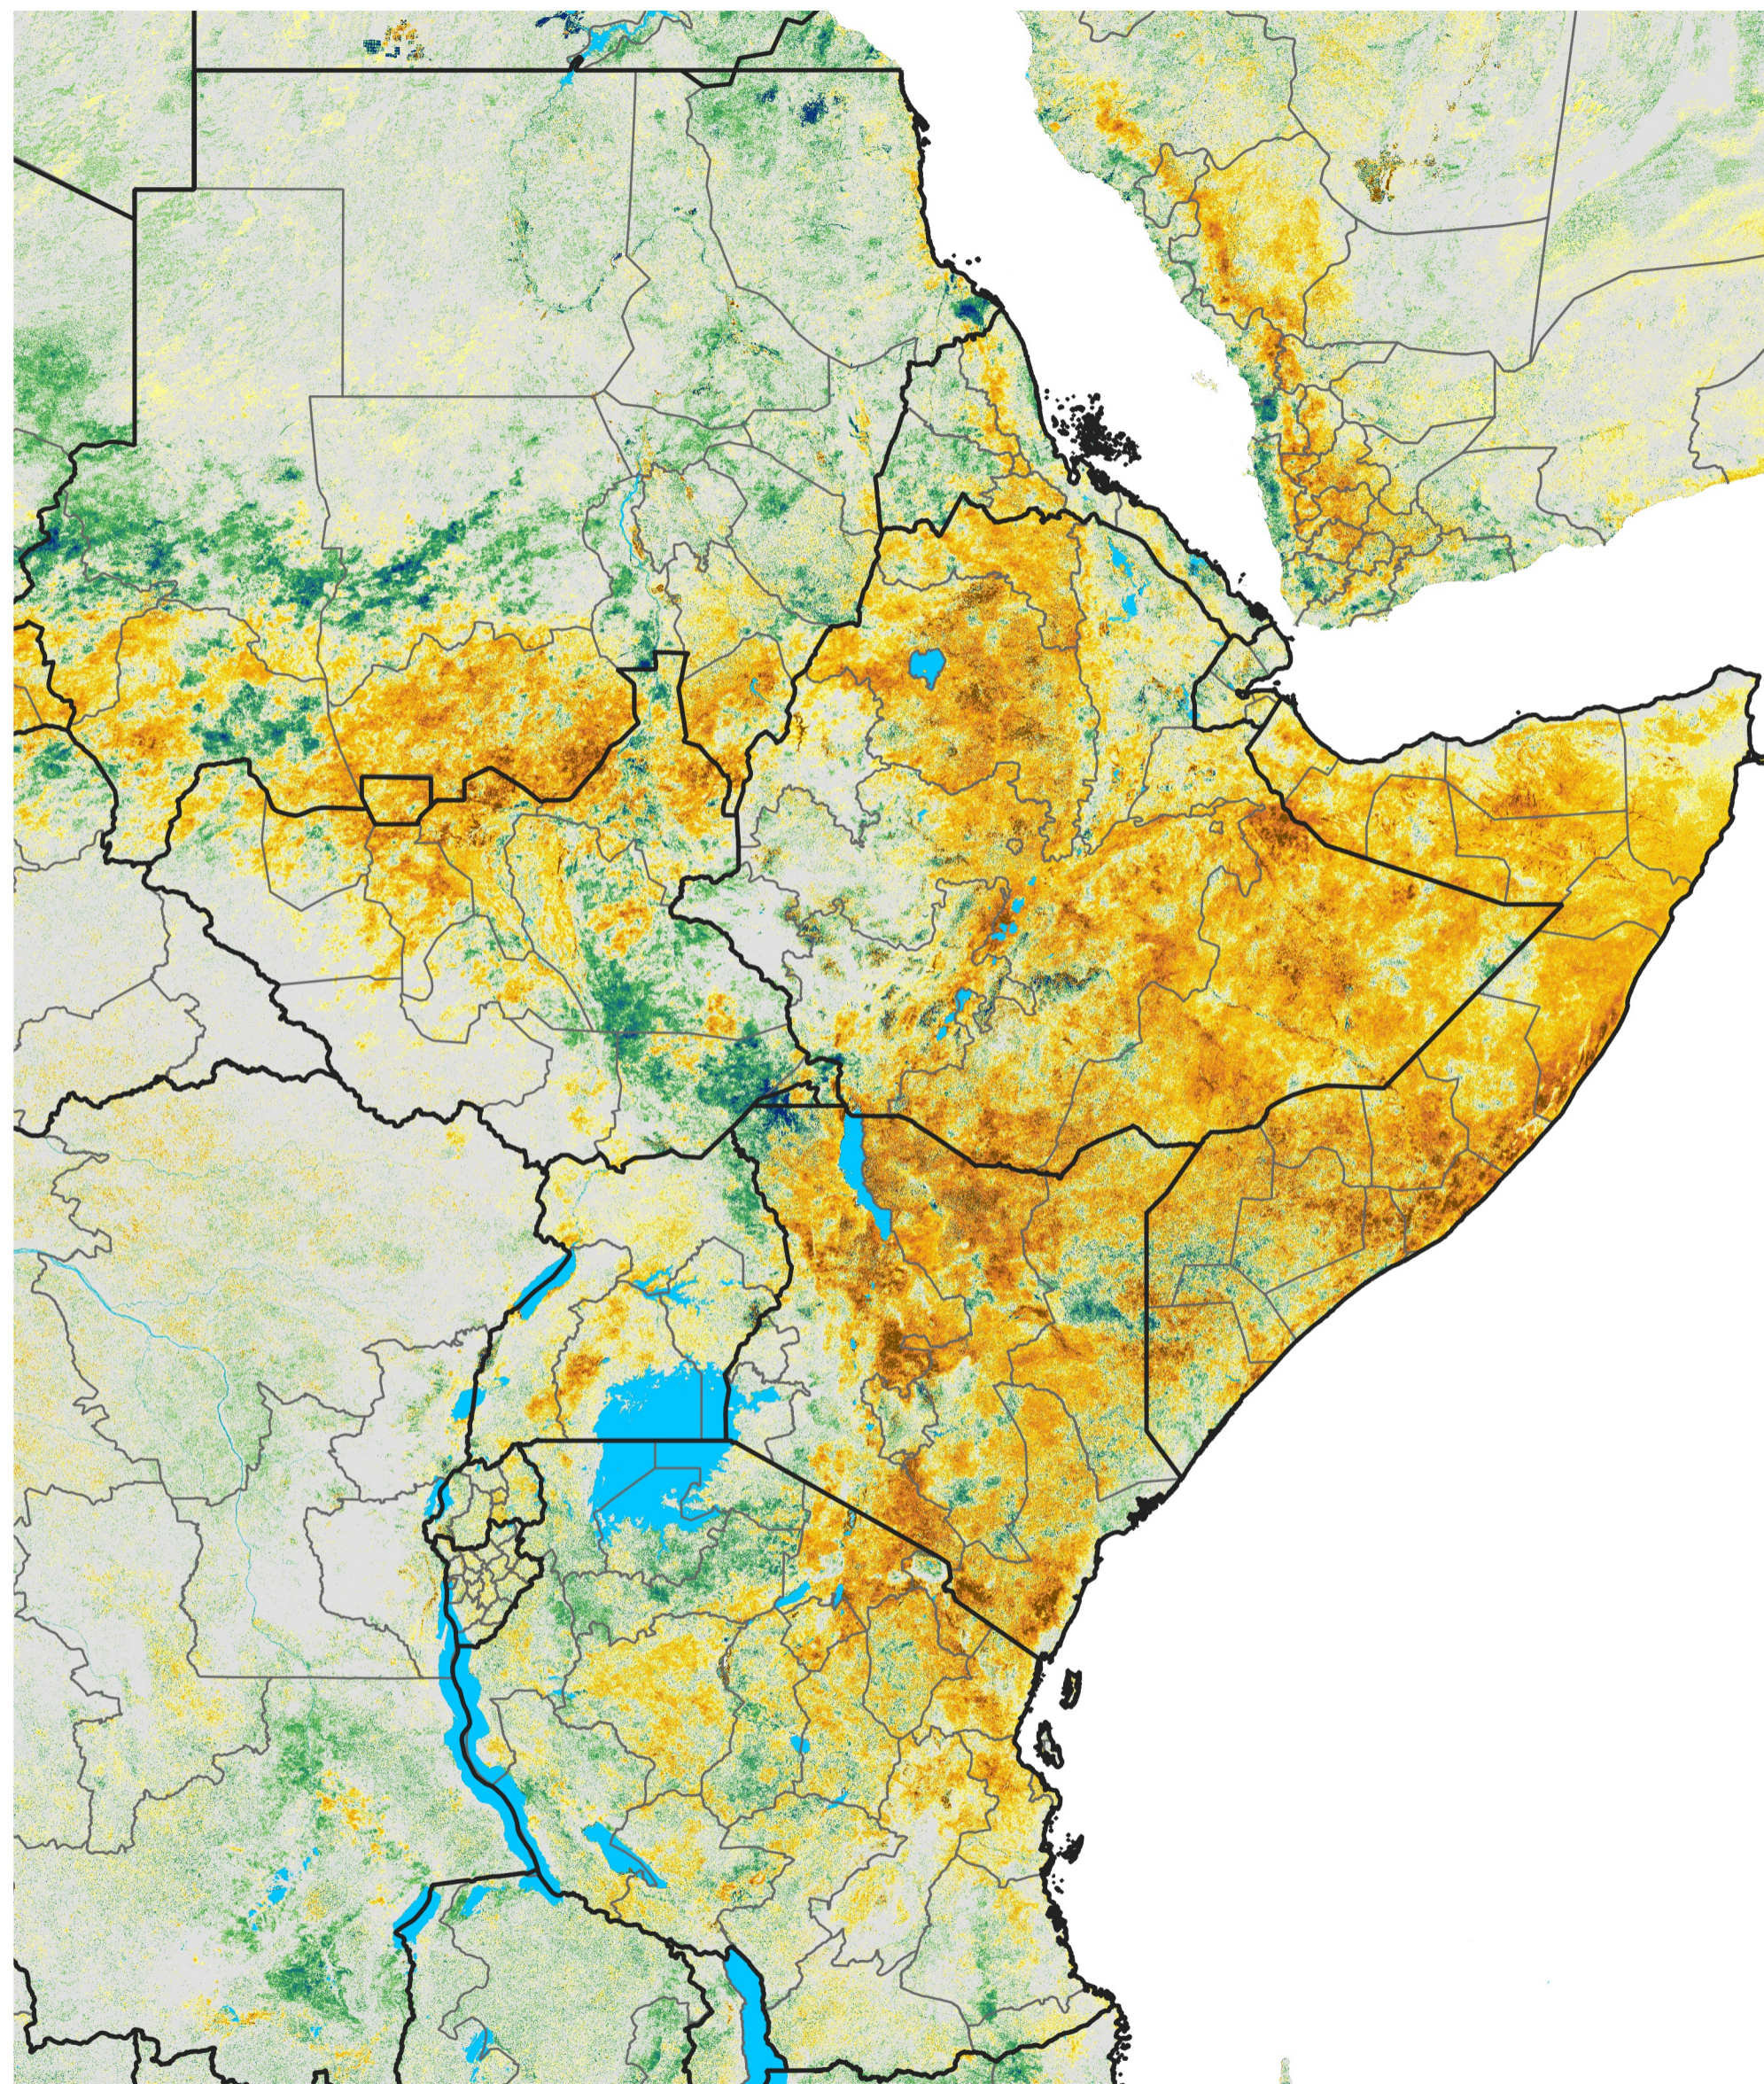

East Africa Percent of Mean NDVI

2022 / Mean (2012 - 2021)

Period 35 / Jun 16 - 25, 2022

Percent of Normal