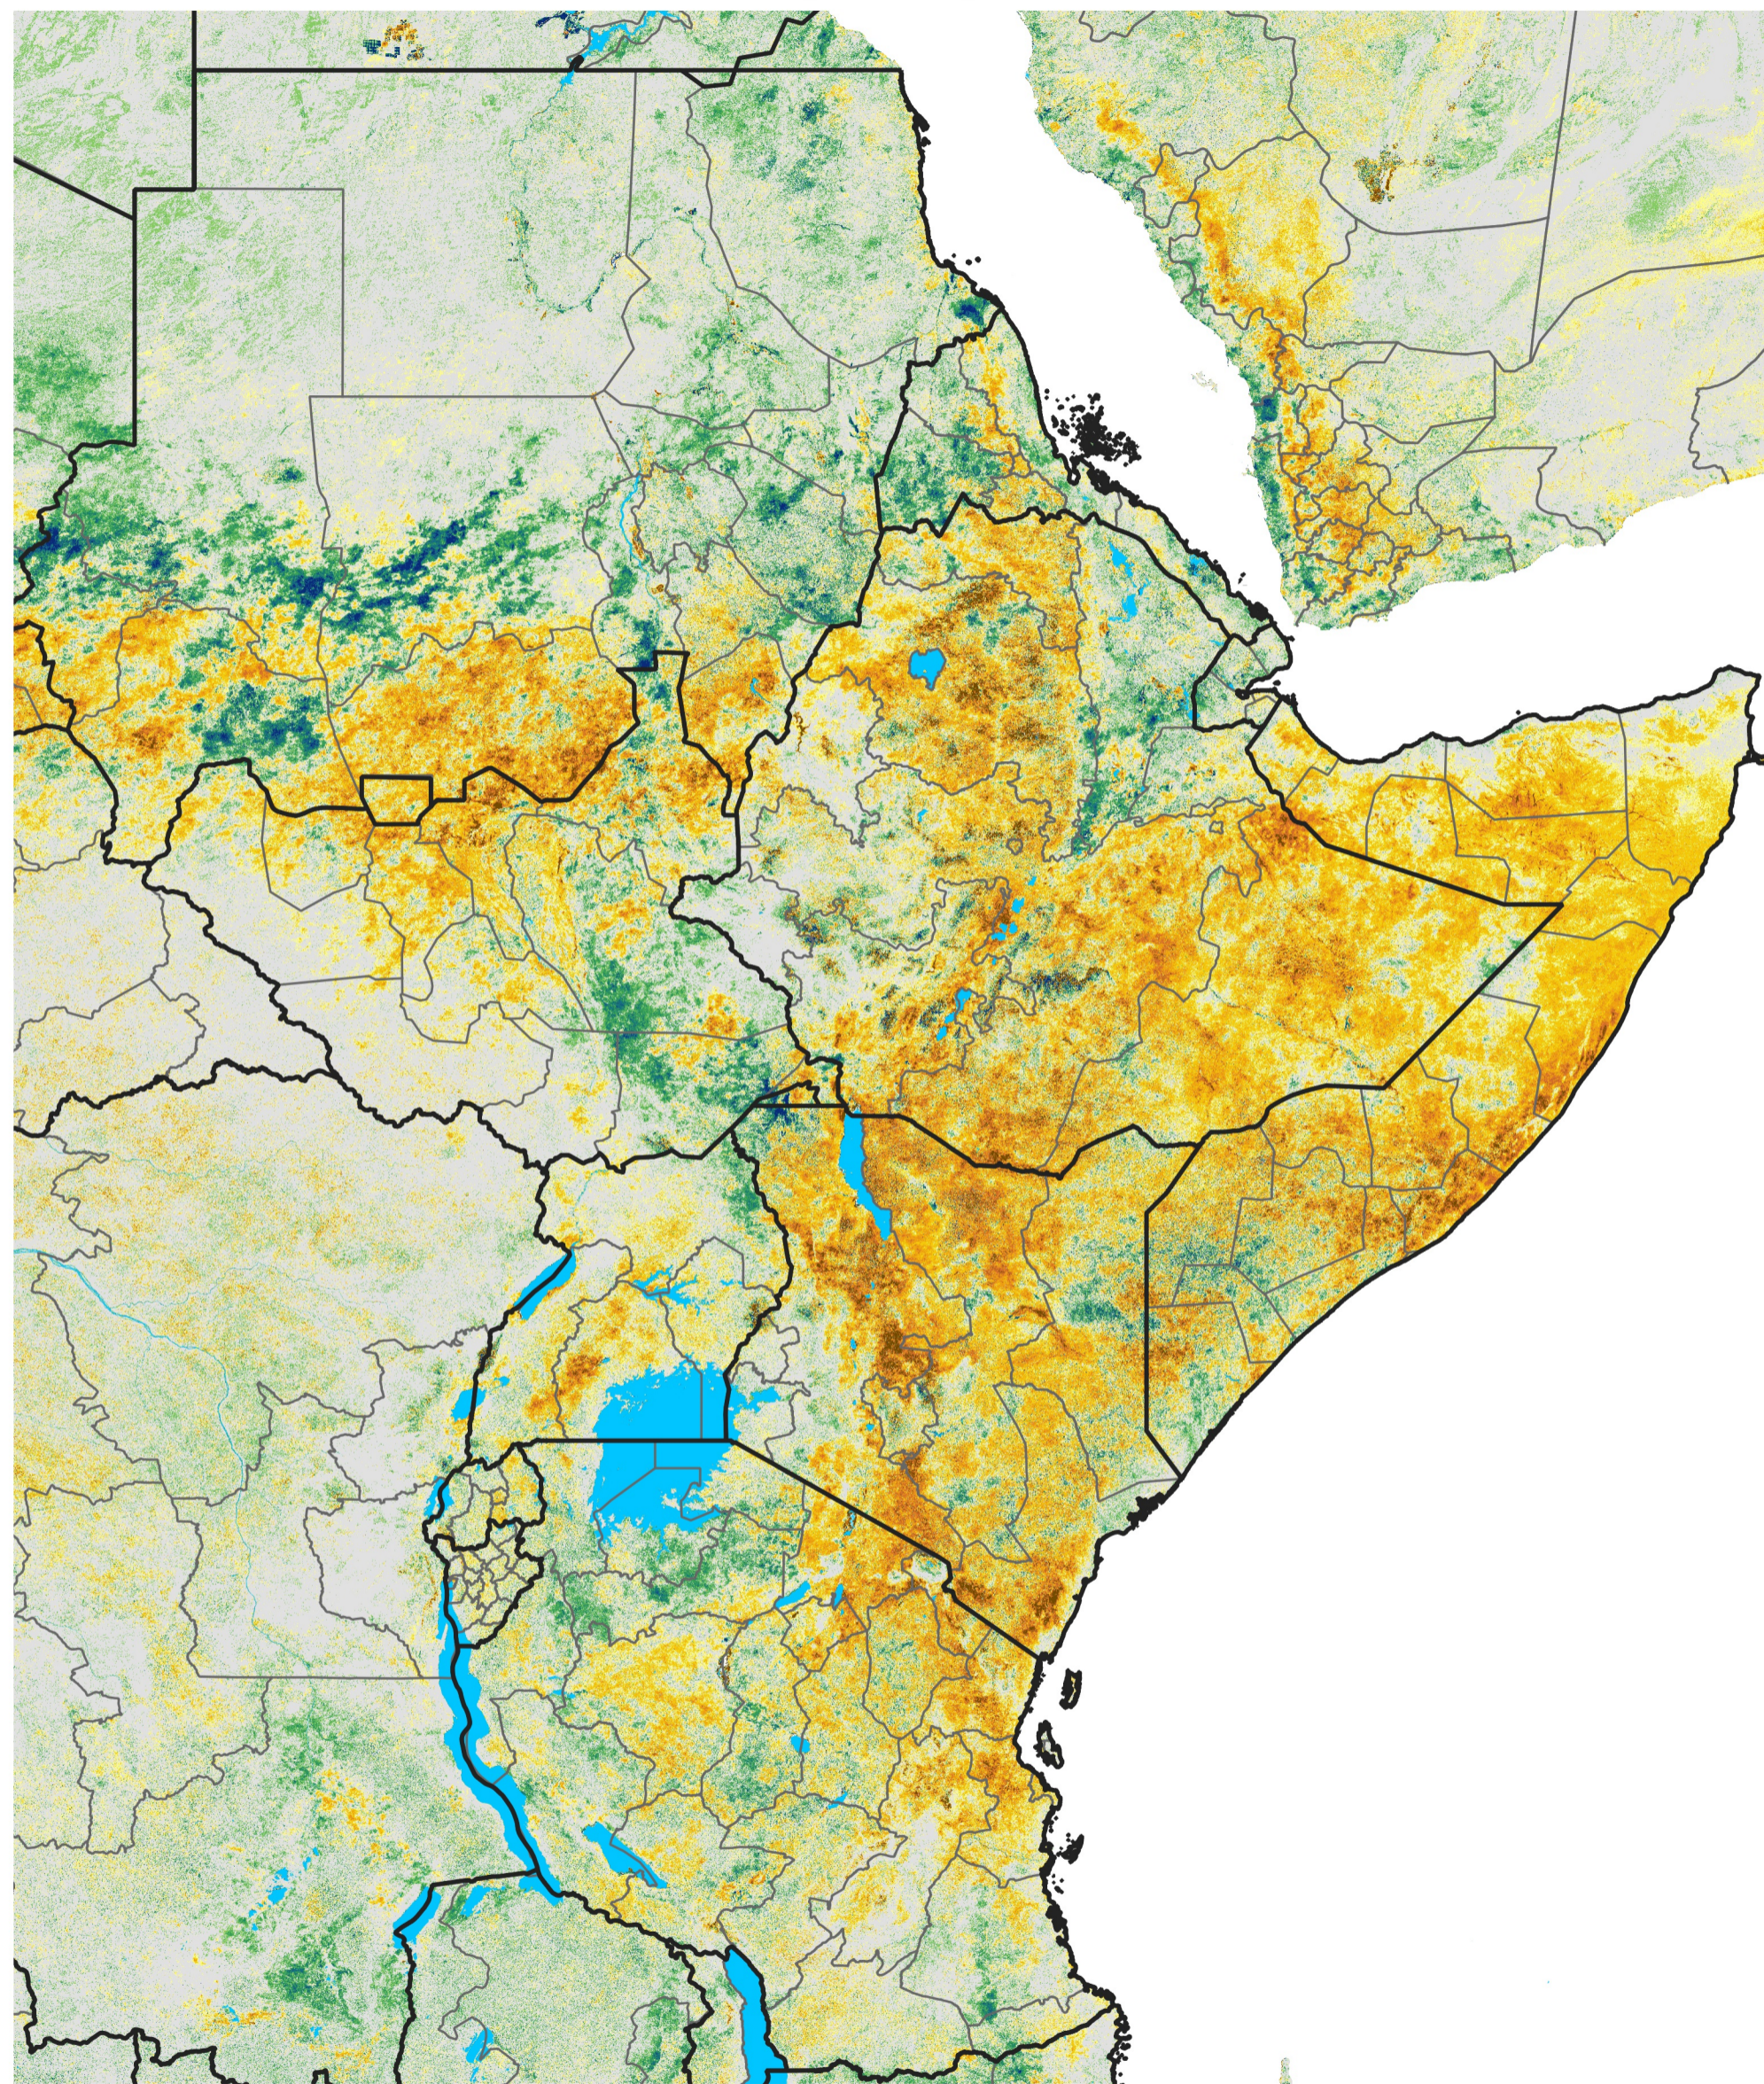

# East Africa Percent of Mean NDVI

2022 / Mean (2012 - 2021)

Period 37 / Jun 26 - Jul 05, 2022

## Percent of Normal