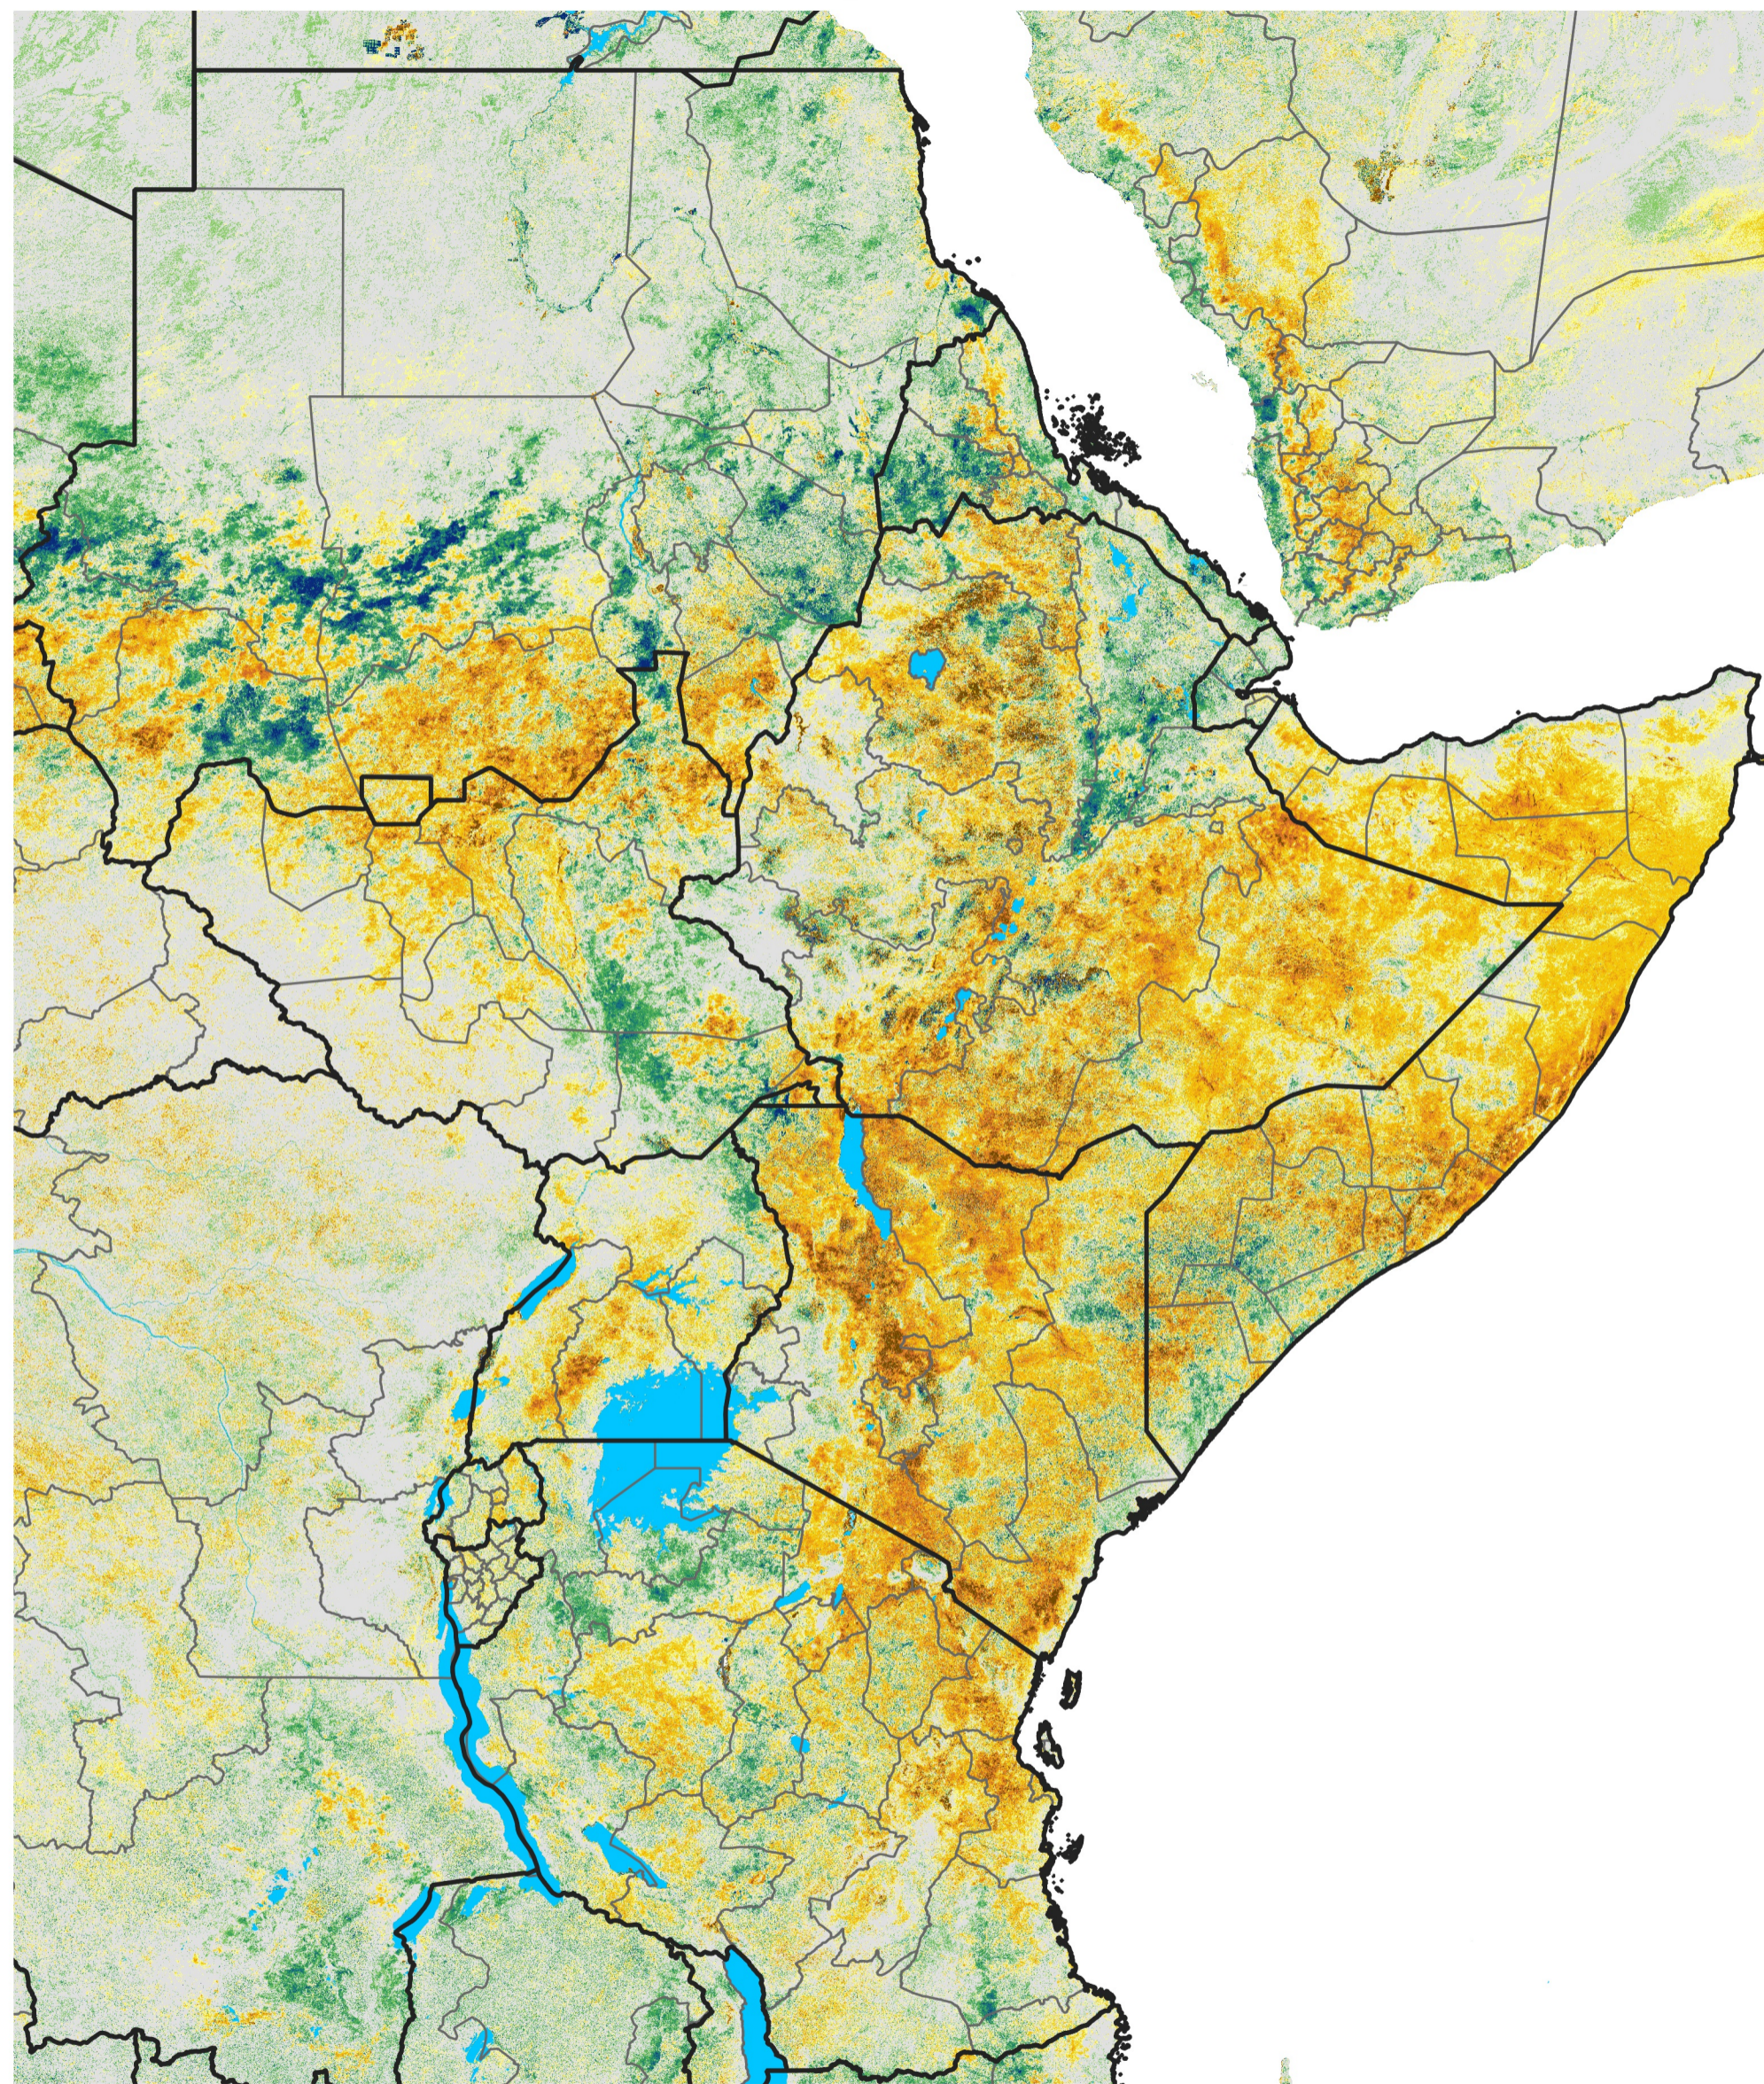

East Africa Percent of Mean NDVI

2022 / Mean (2012 - 2021)

Period 38 / Jul 01 - 10, 2022

Percent of Normal