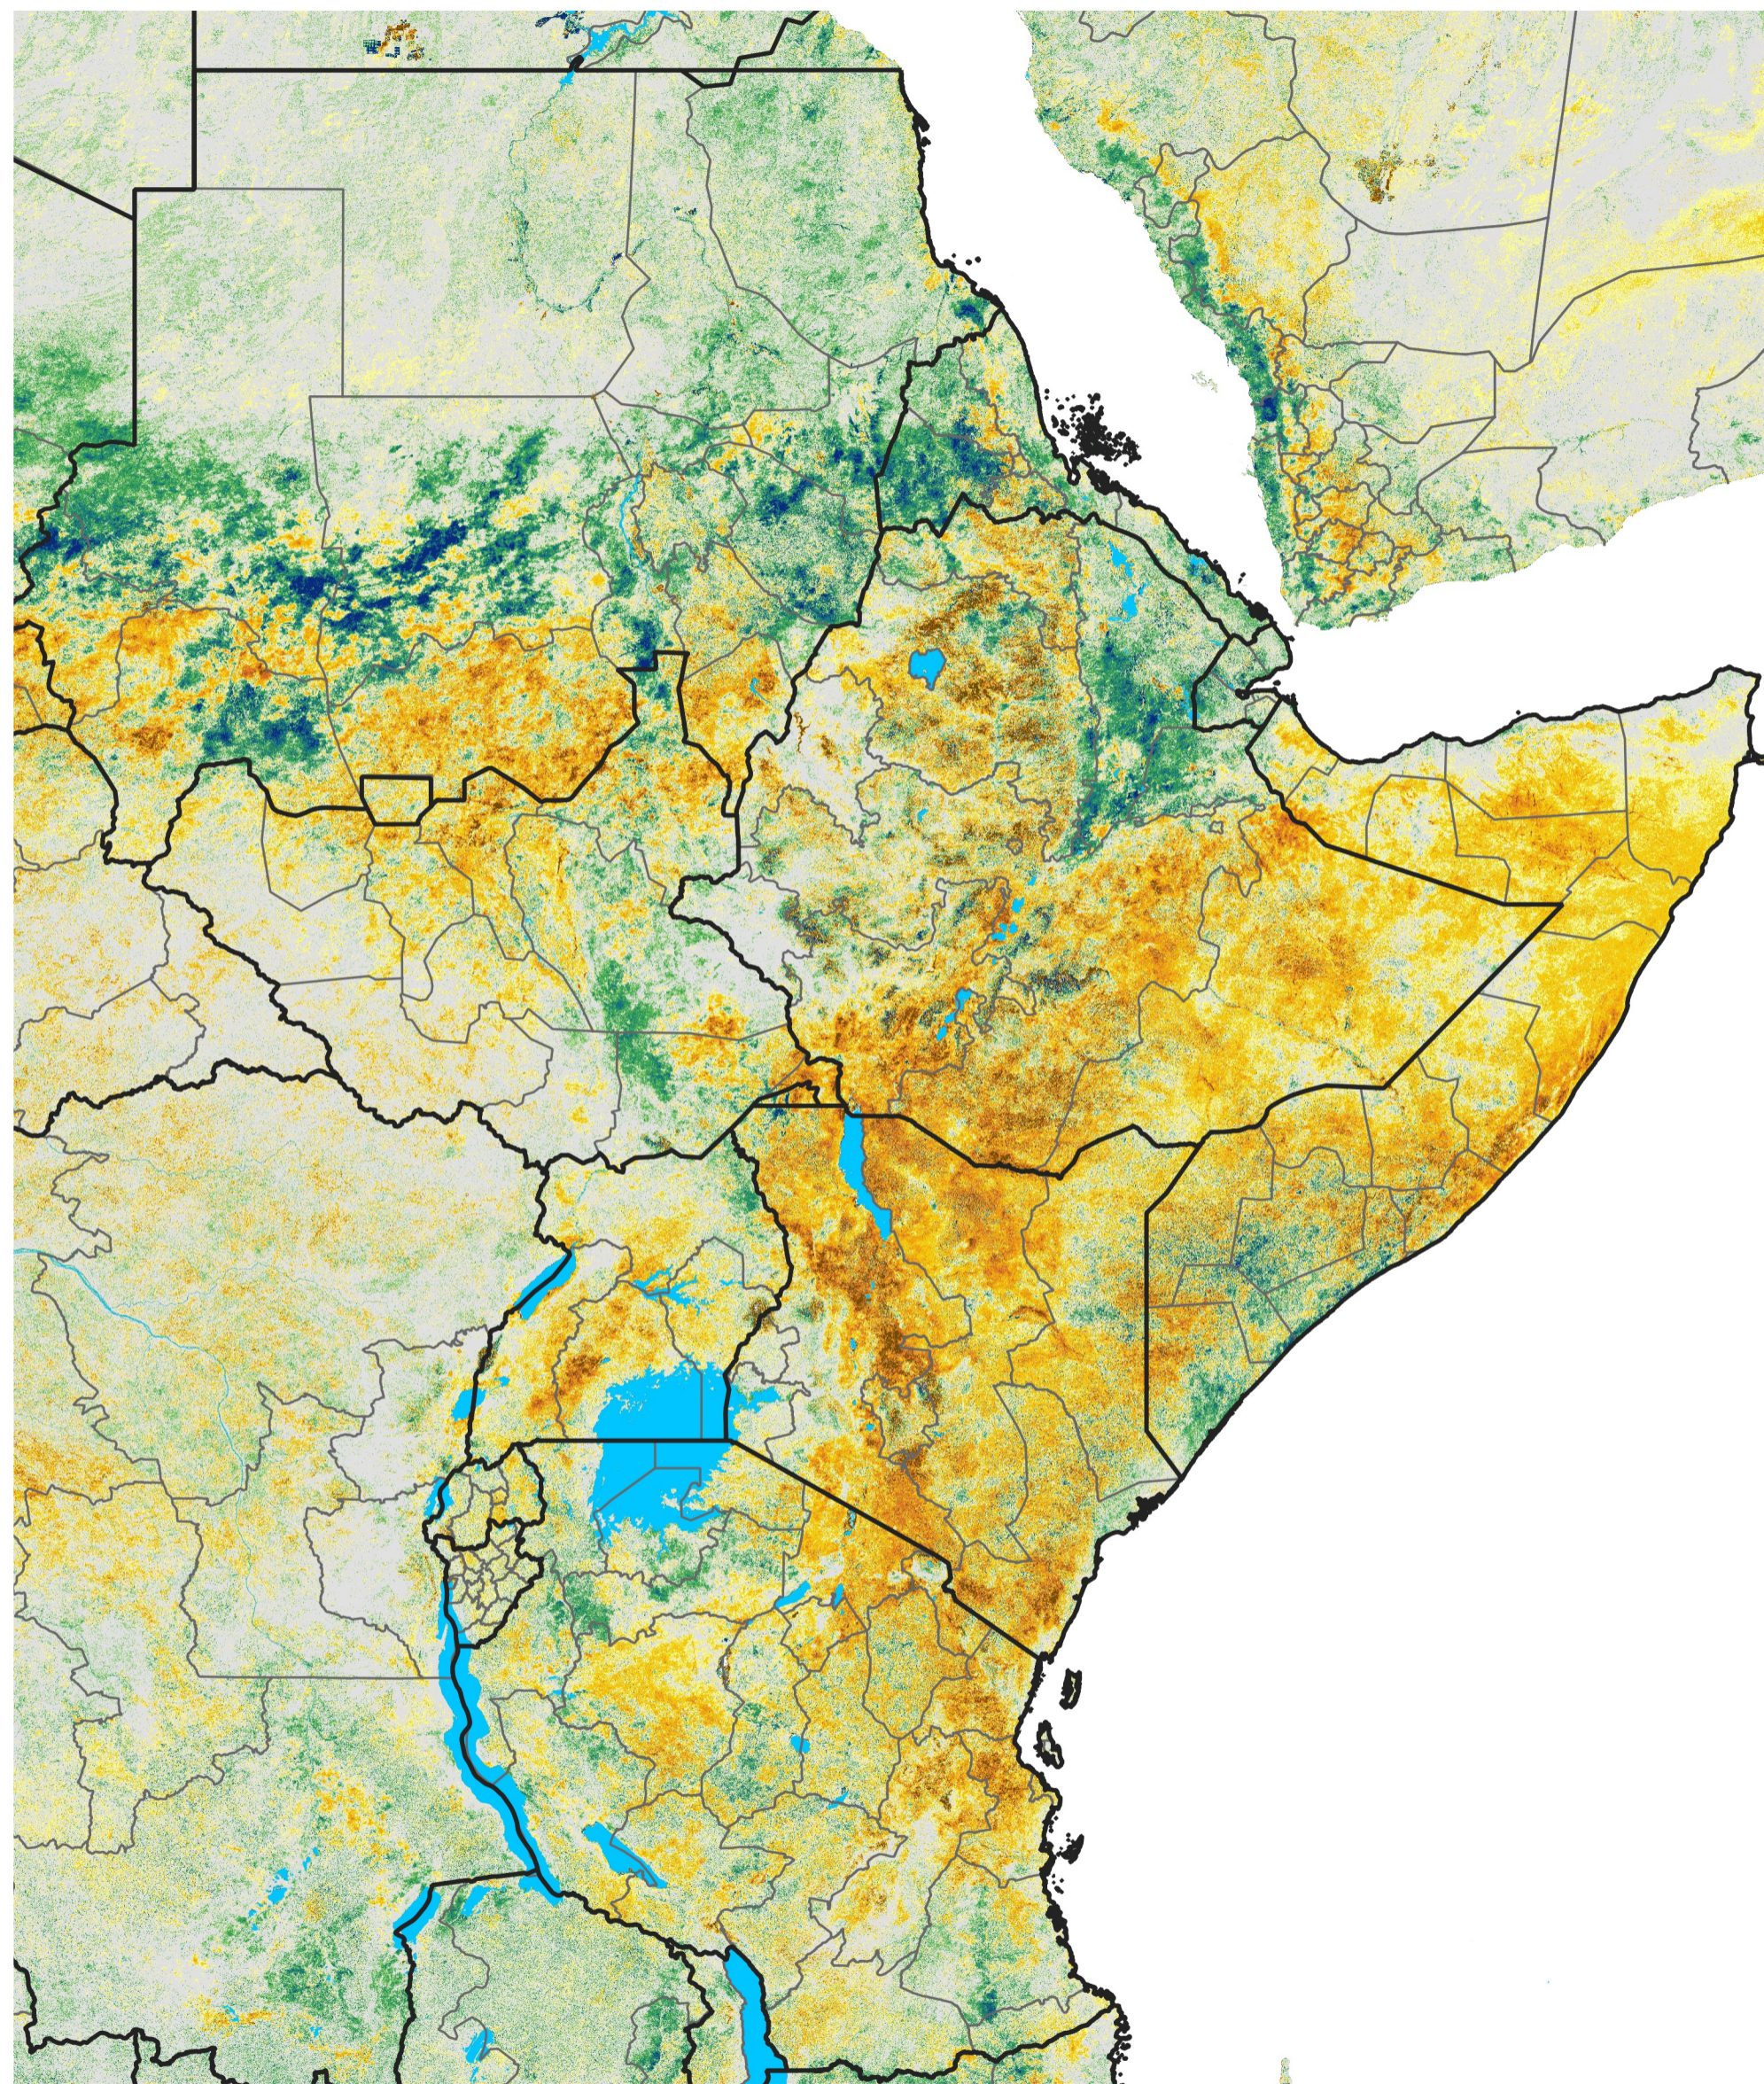

# East Africa Percent of Mean NDVI

2022 / Mean (2012 - 2021)

Period 40 / Jul 11 - 20, 2022

## Percent of Normal