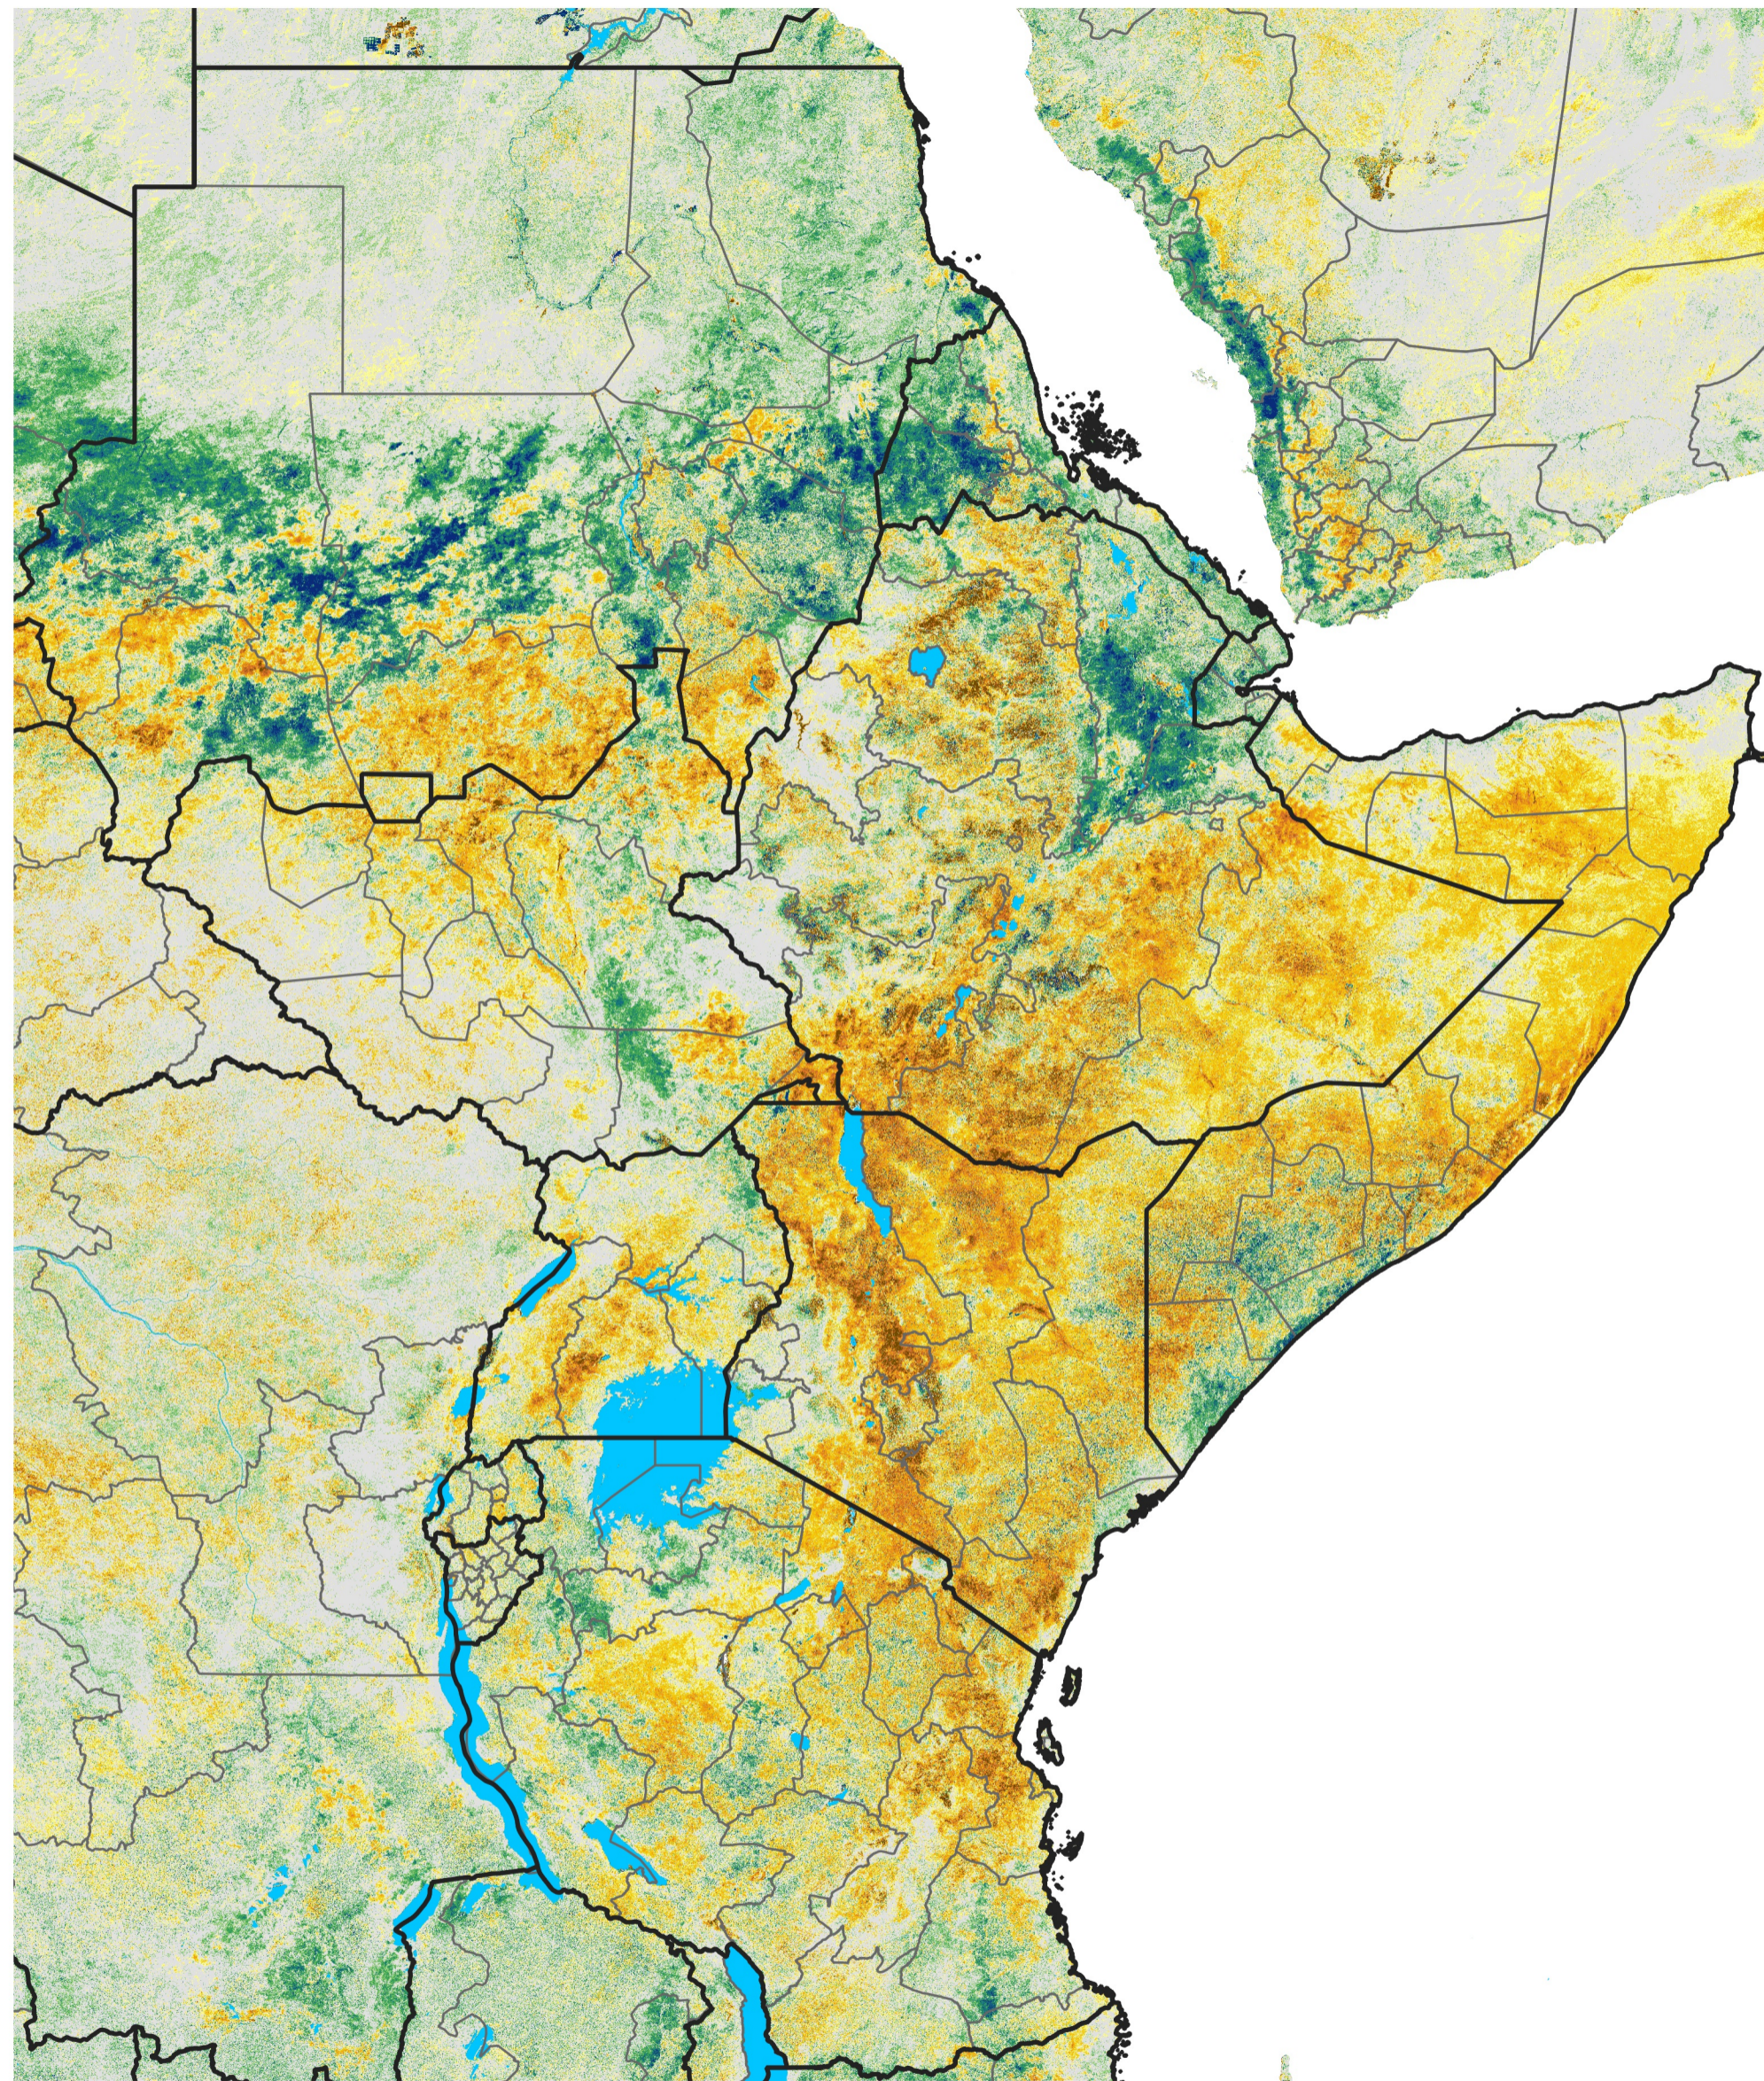

East Africa Percent of Mean NDVI

2022 / Mean (2012 - 2021)

Period 41 / Jul 16 - 25, 2022

Percent of Normal