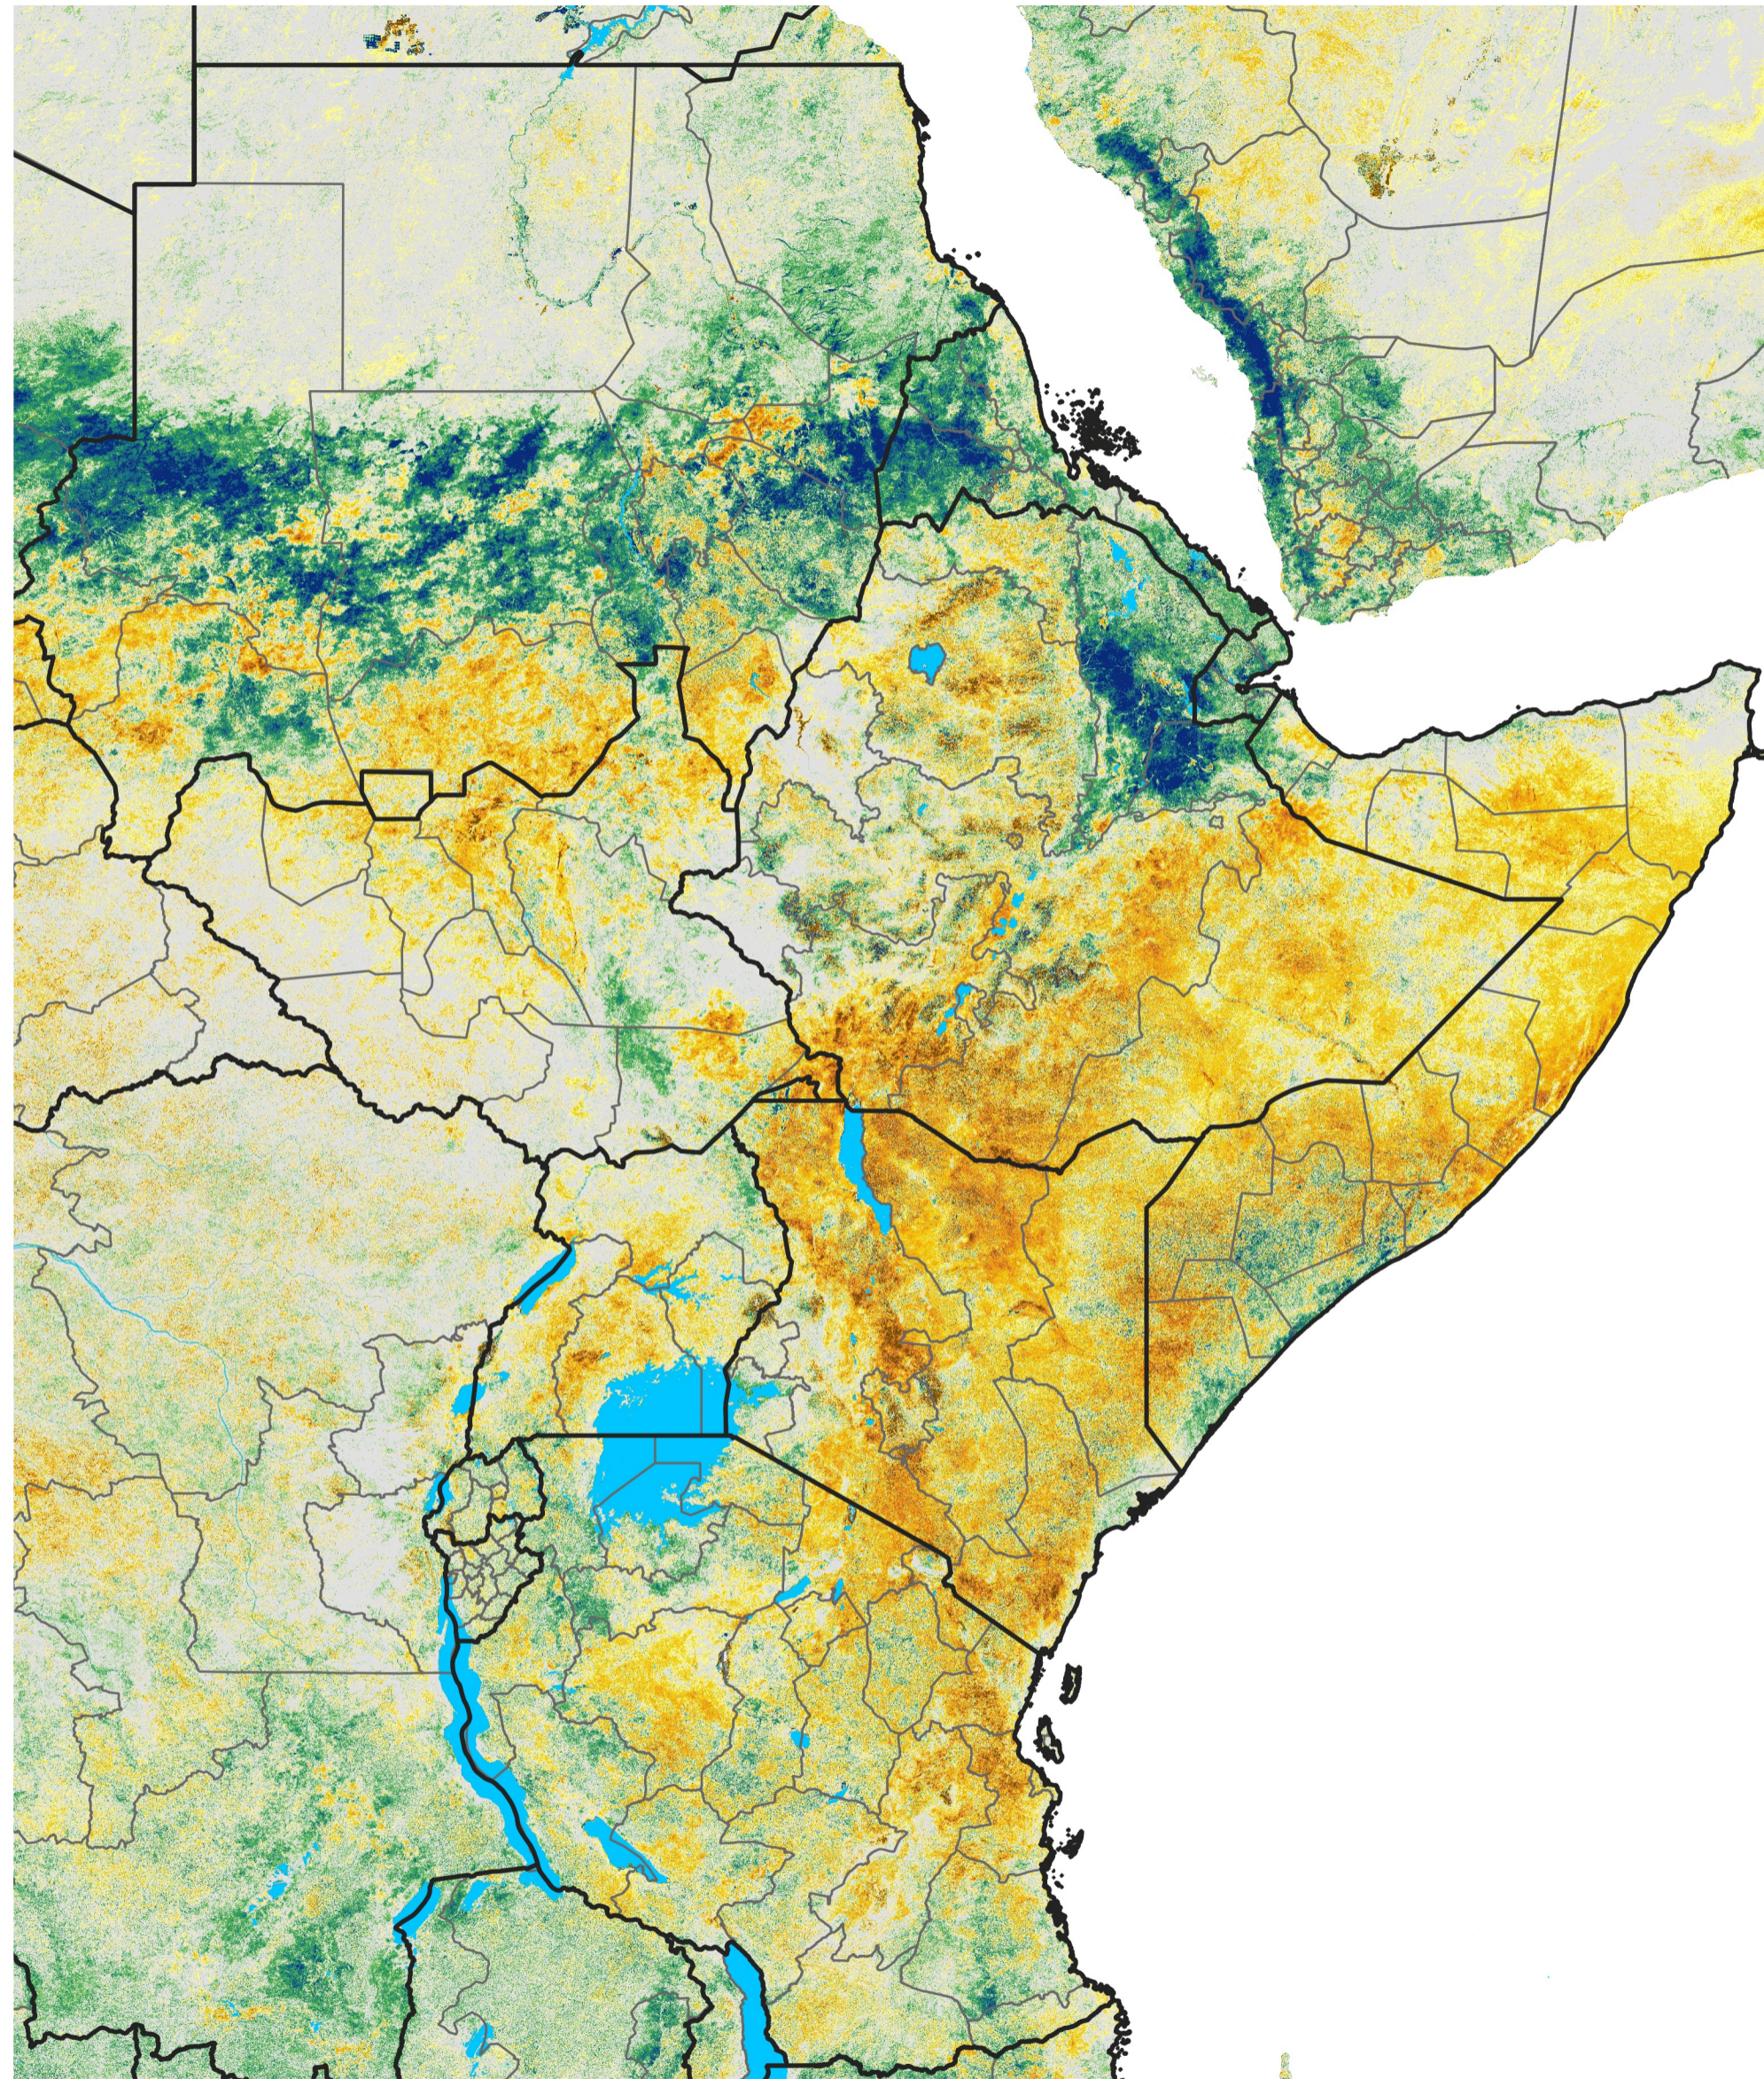

# East Africa Percent of Mean NDVI

2022 / Mean (2012 - 2021)

Period 43 / Jul 26 - Aug 05, 2022

## Percent of Normal