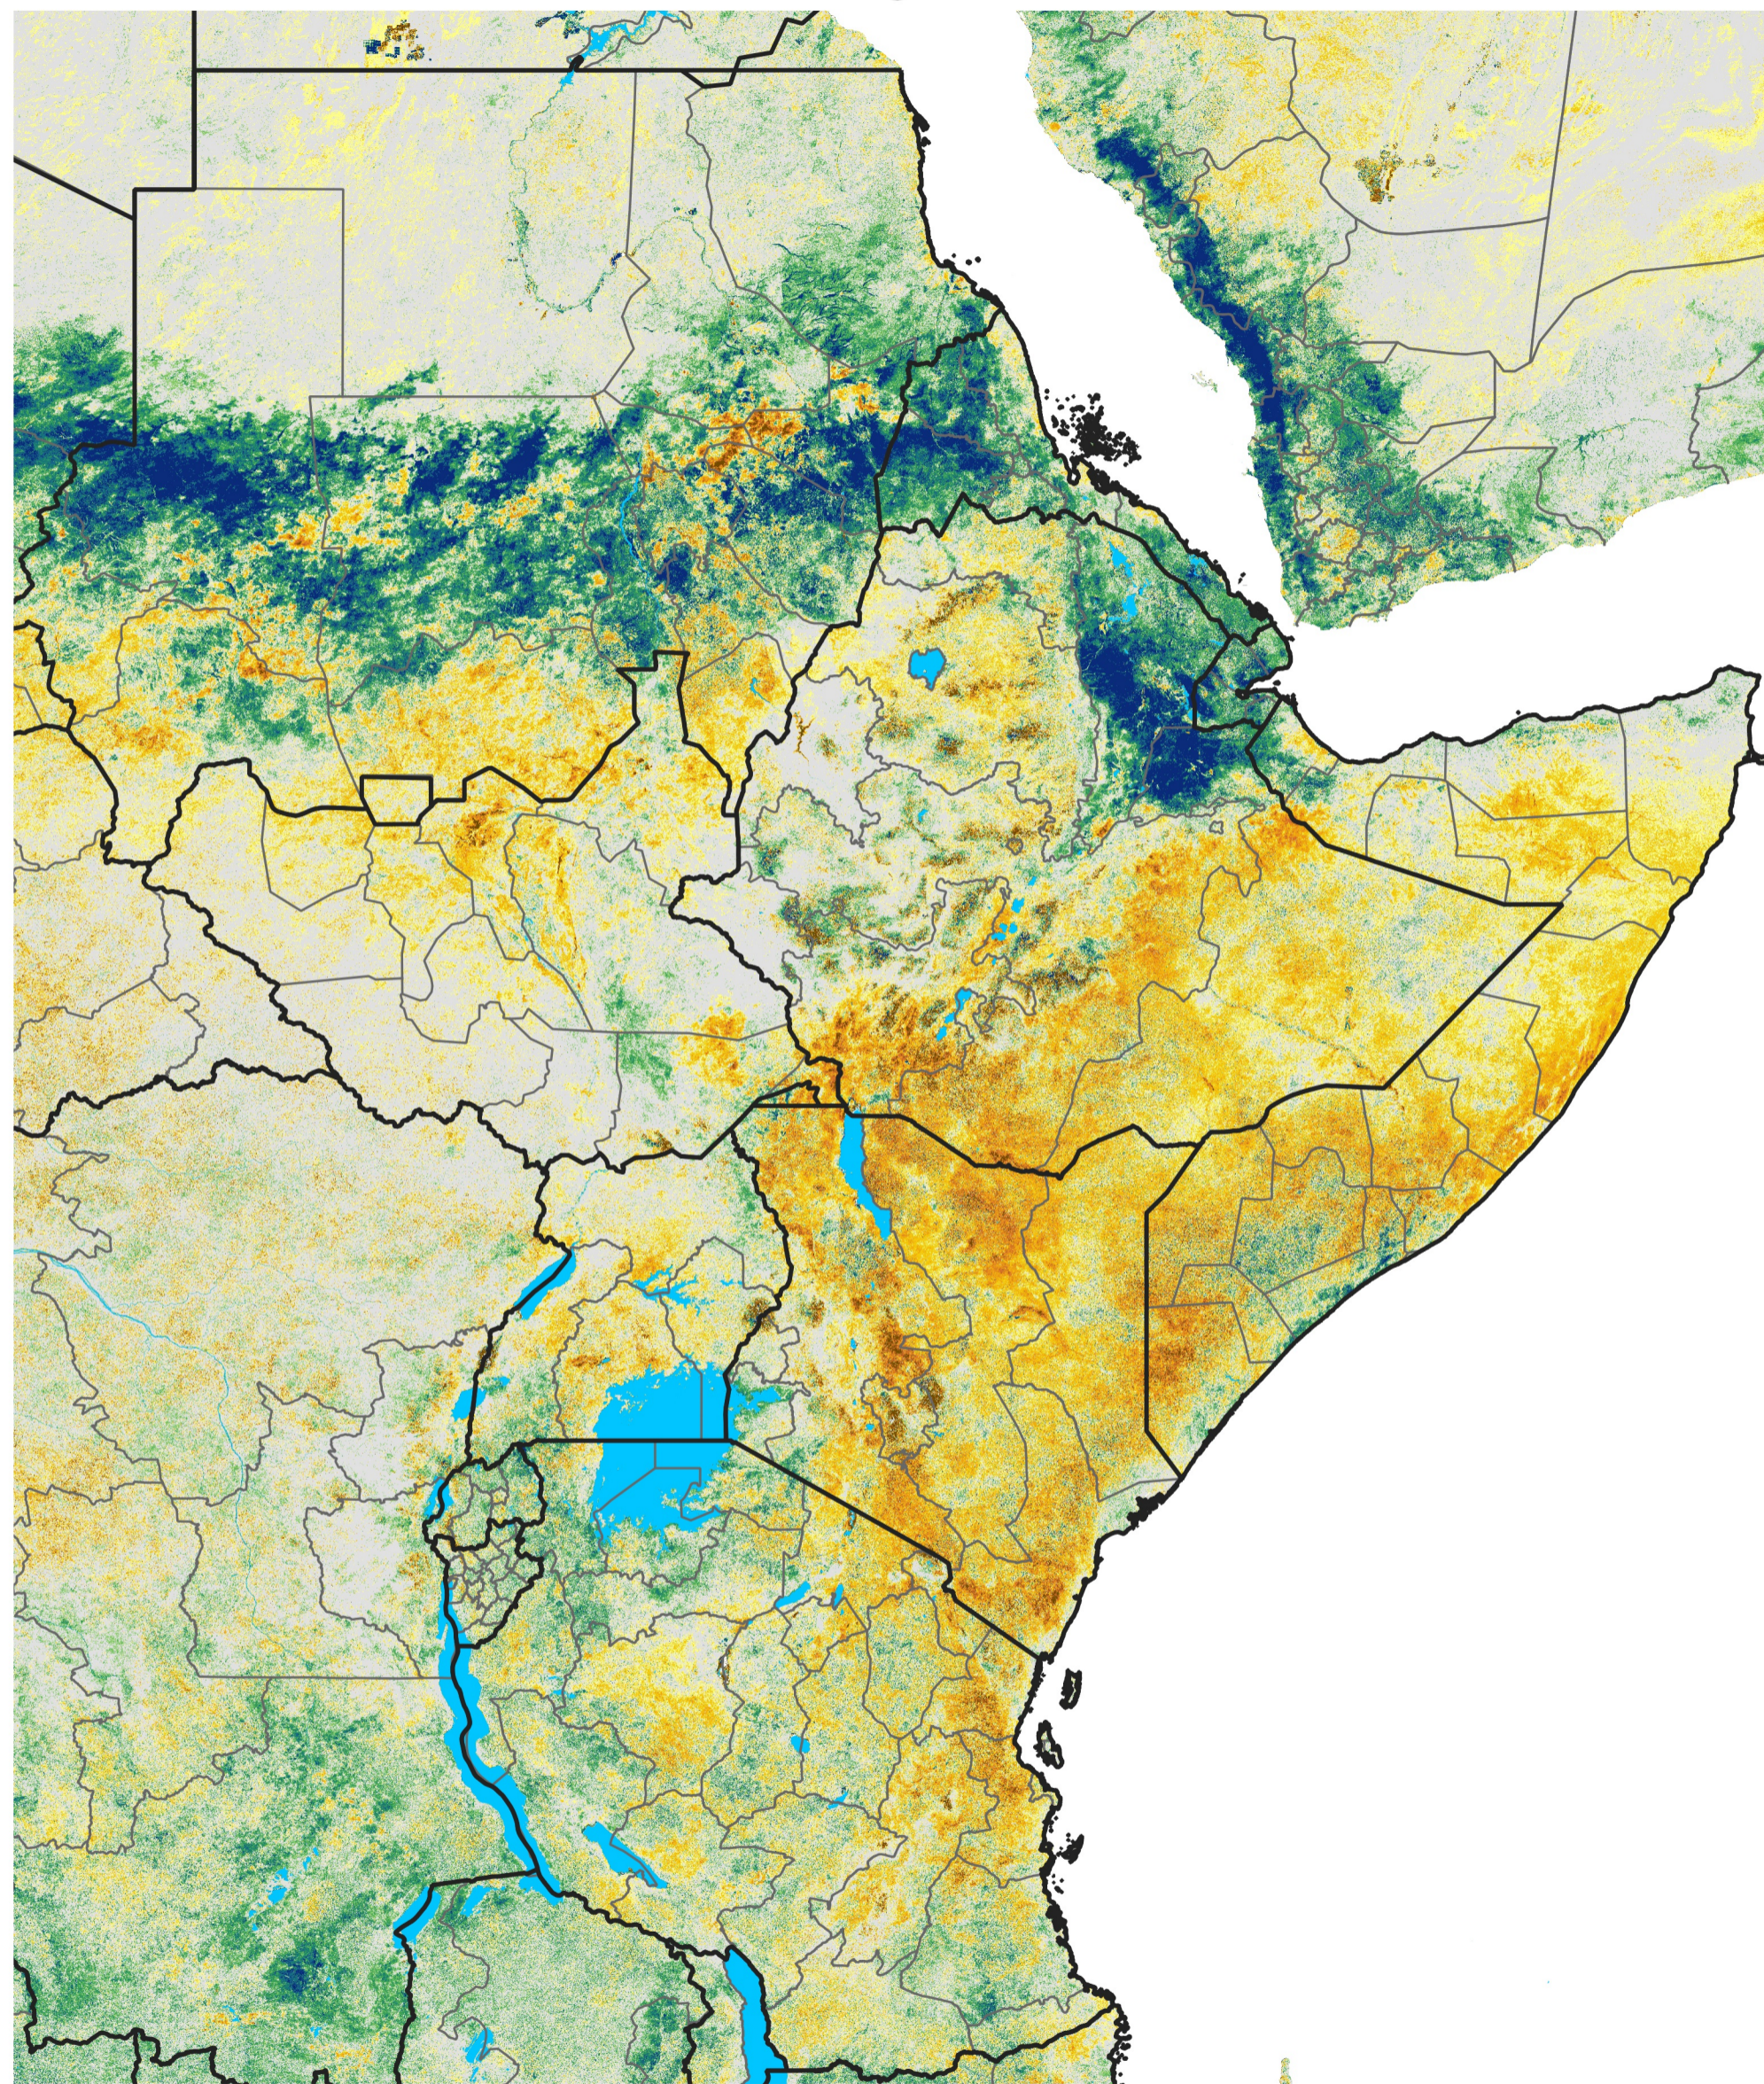

# East Africa Percent of Mean NDVI

2022 / Mean (2012 - 2021)  
Period 45 / Aug 06 - 15, 2022

## Percent of Normal