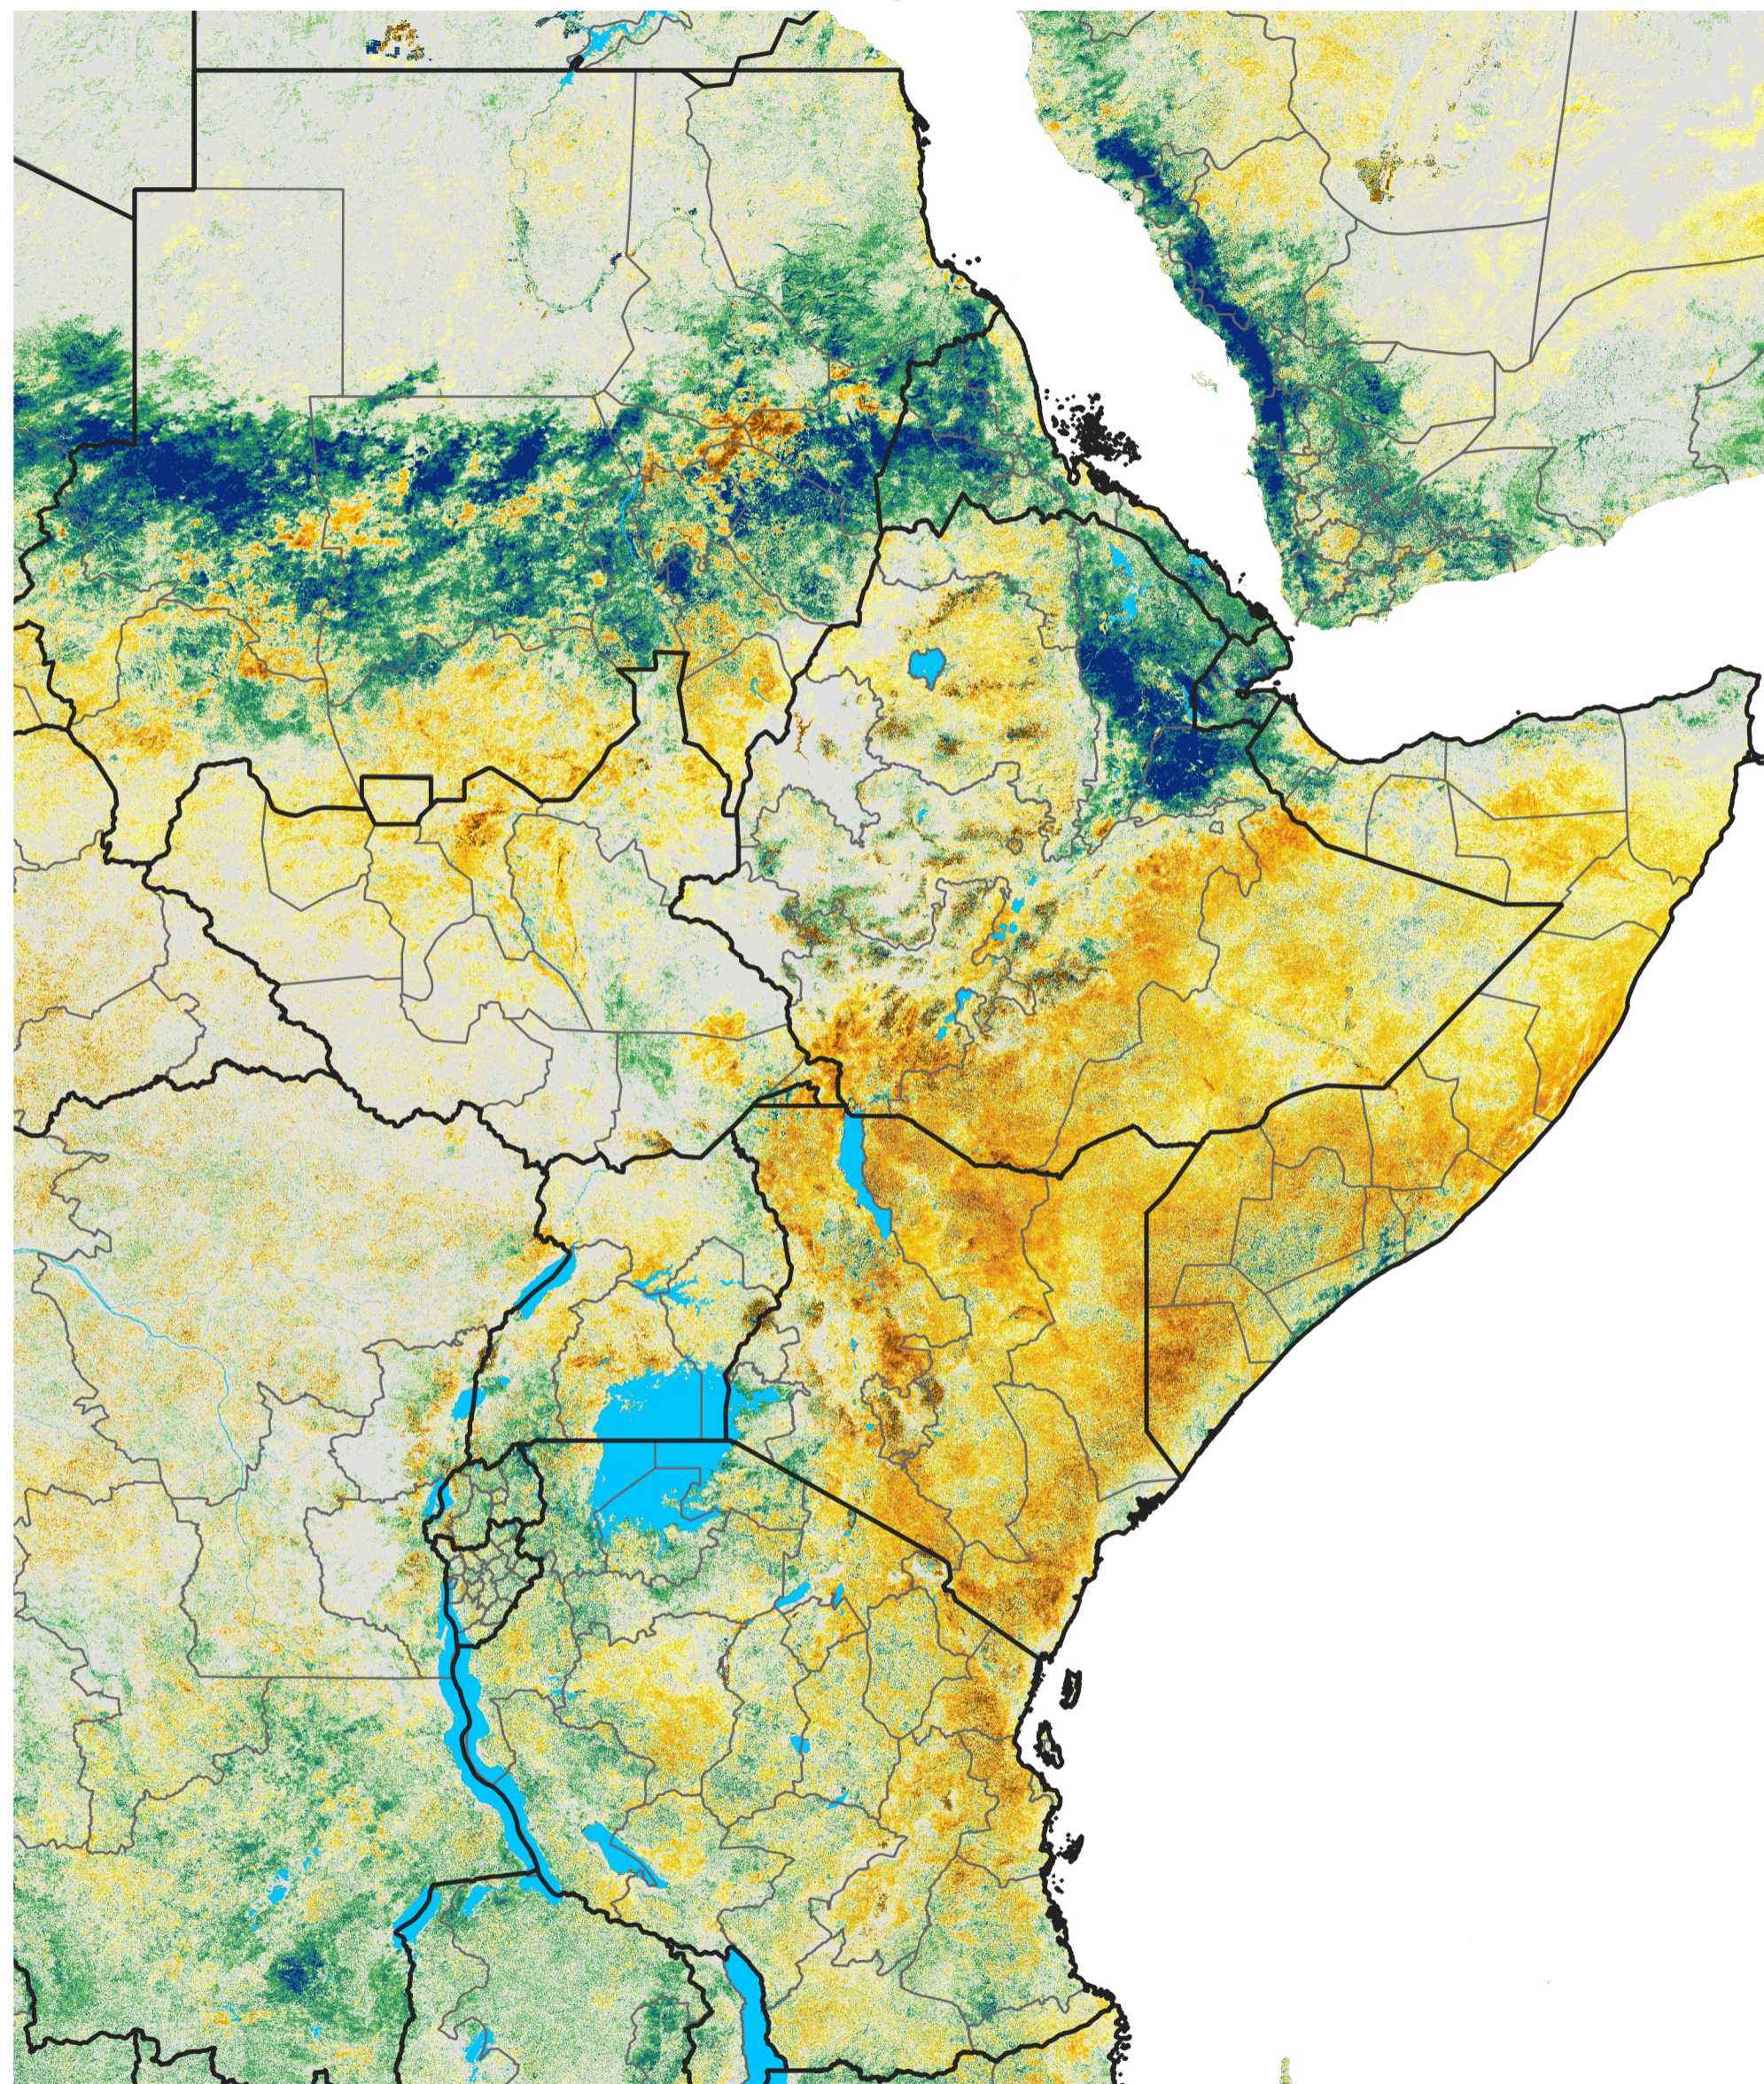

East Africa Percent of Mean NDVI

2022 / Mean (2012 - 2021)
Period 46 / Aug 11 - 20, 2022

Percent of Normal