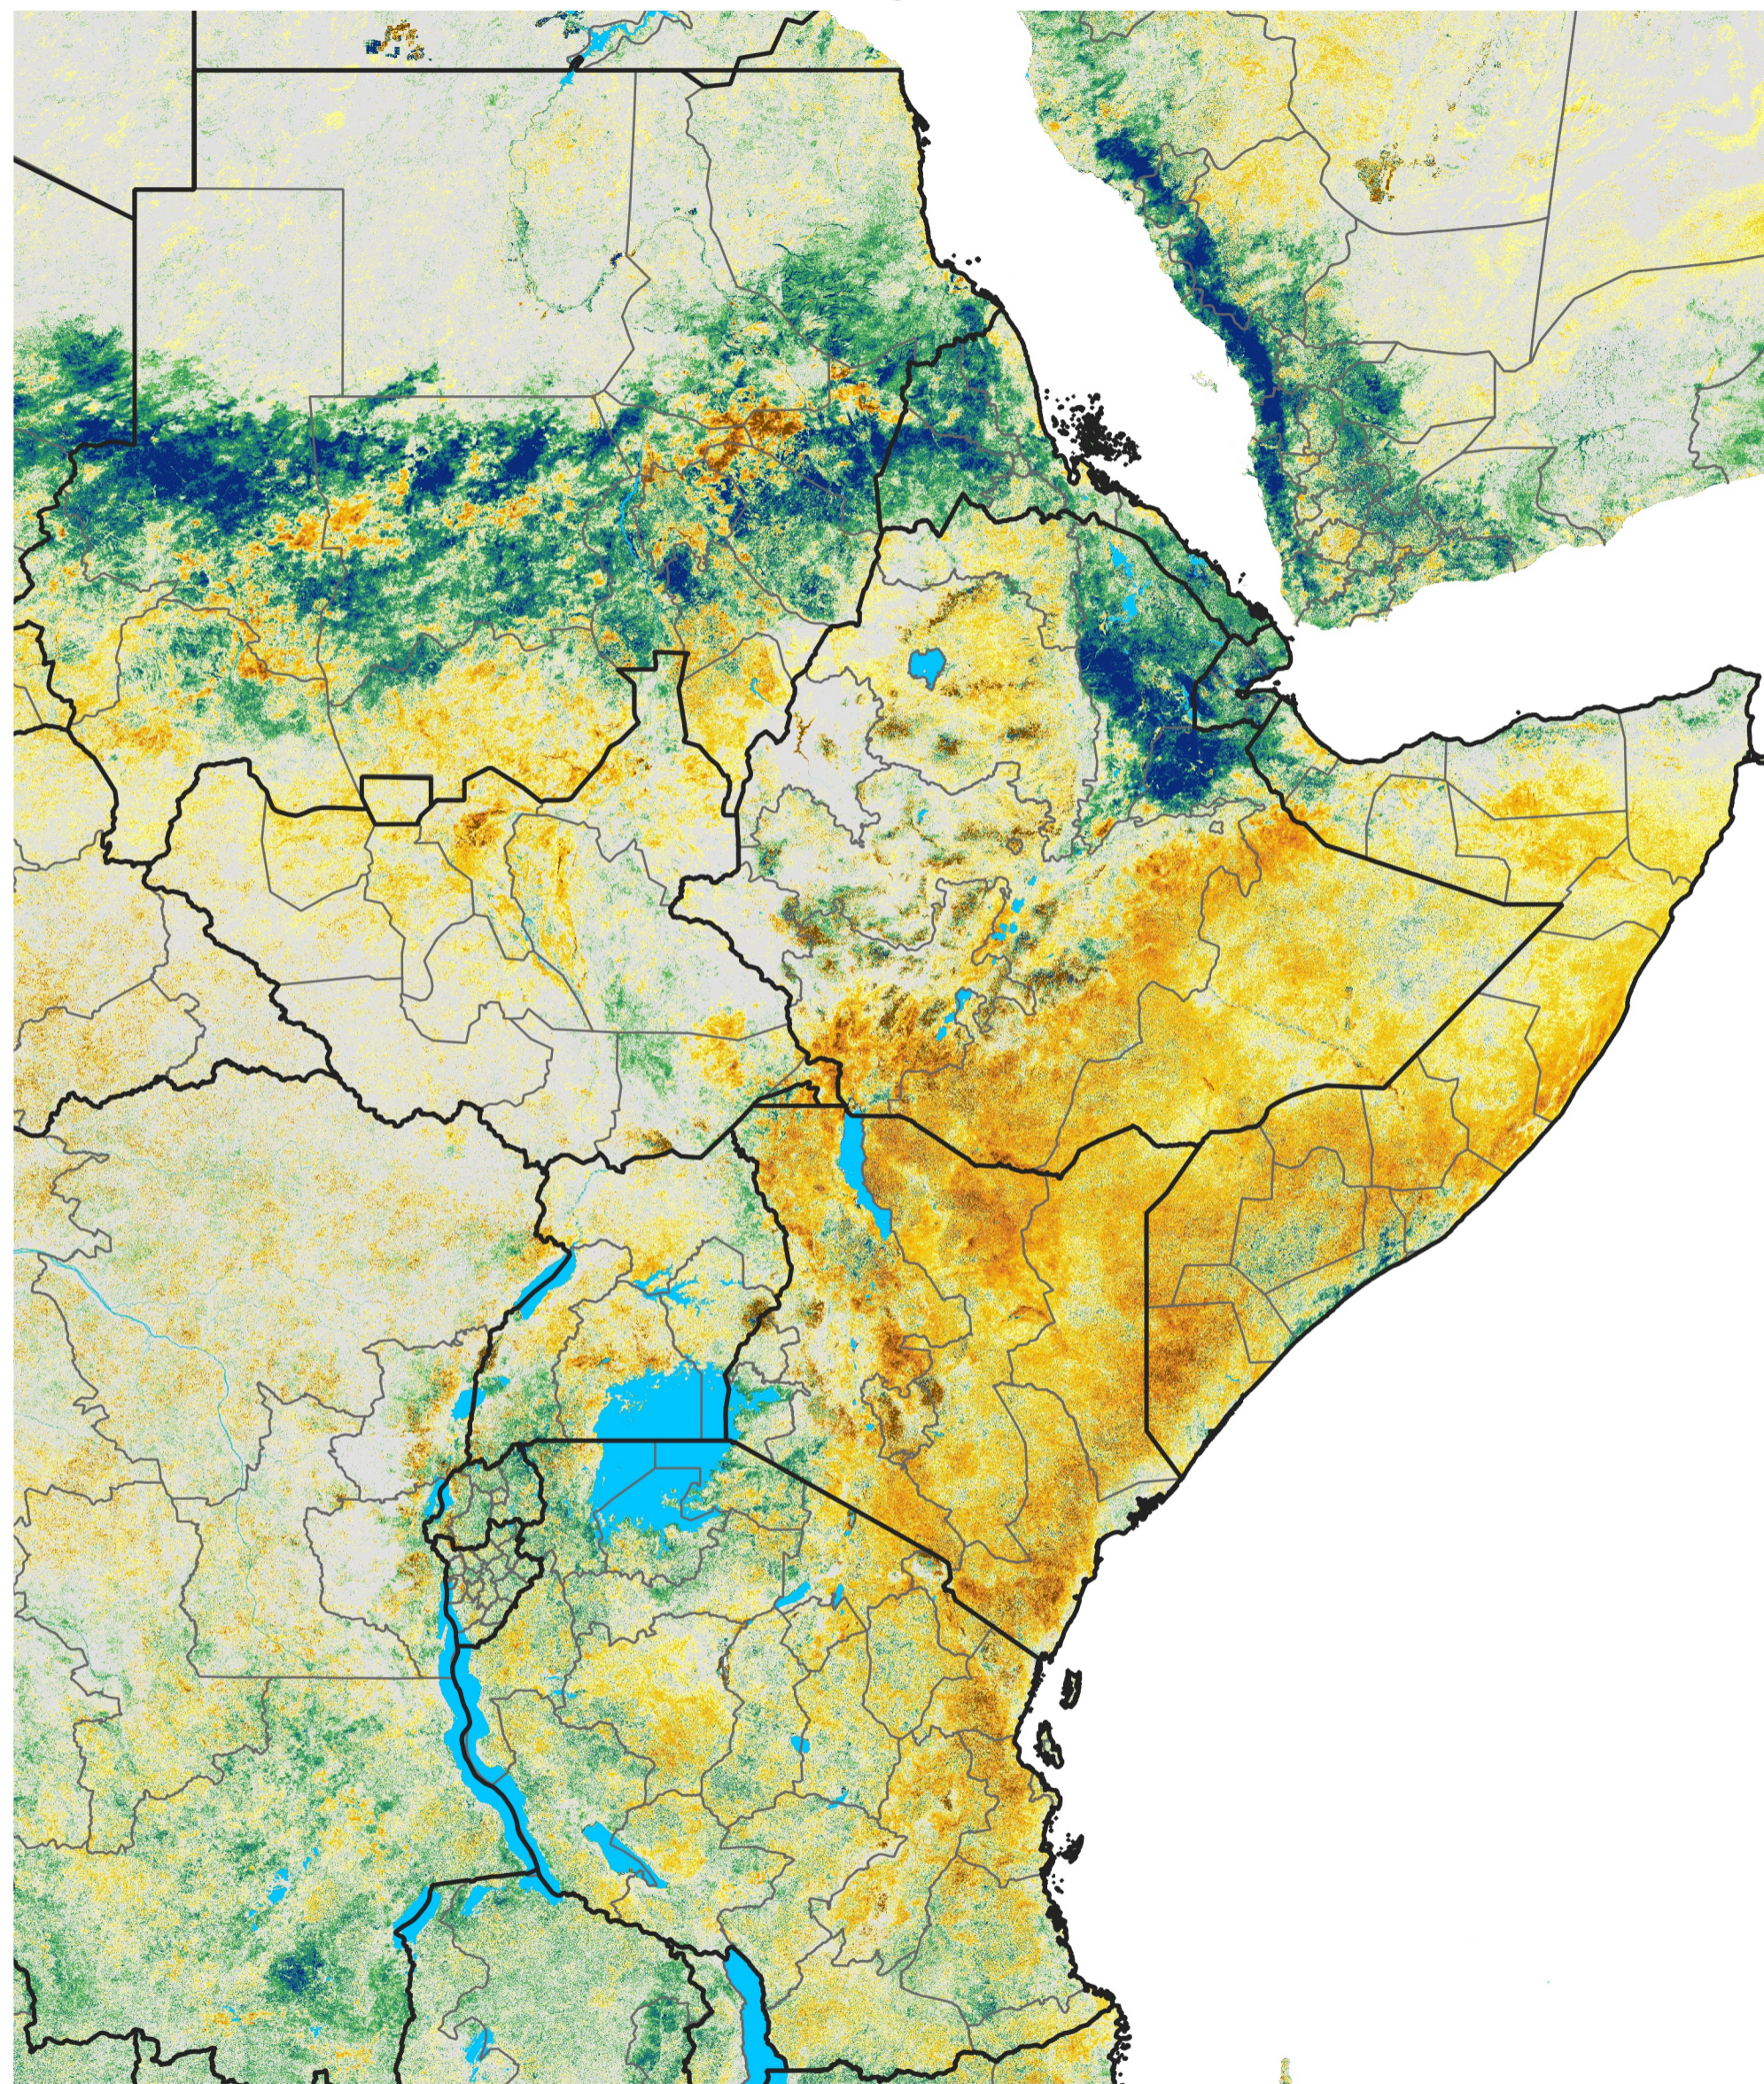

East Africa Percent of Mean NDVI

2022 / Mean (2012 - 2021)
Period 47 / Aug 16 - 25, 2022

Percent of Normal