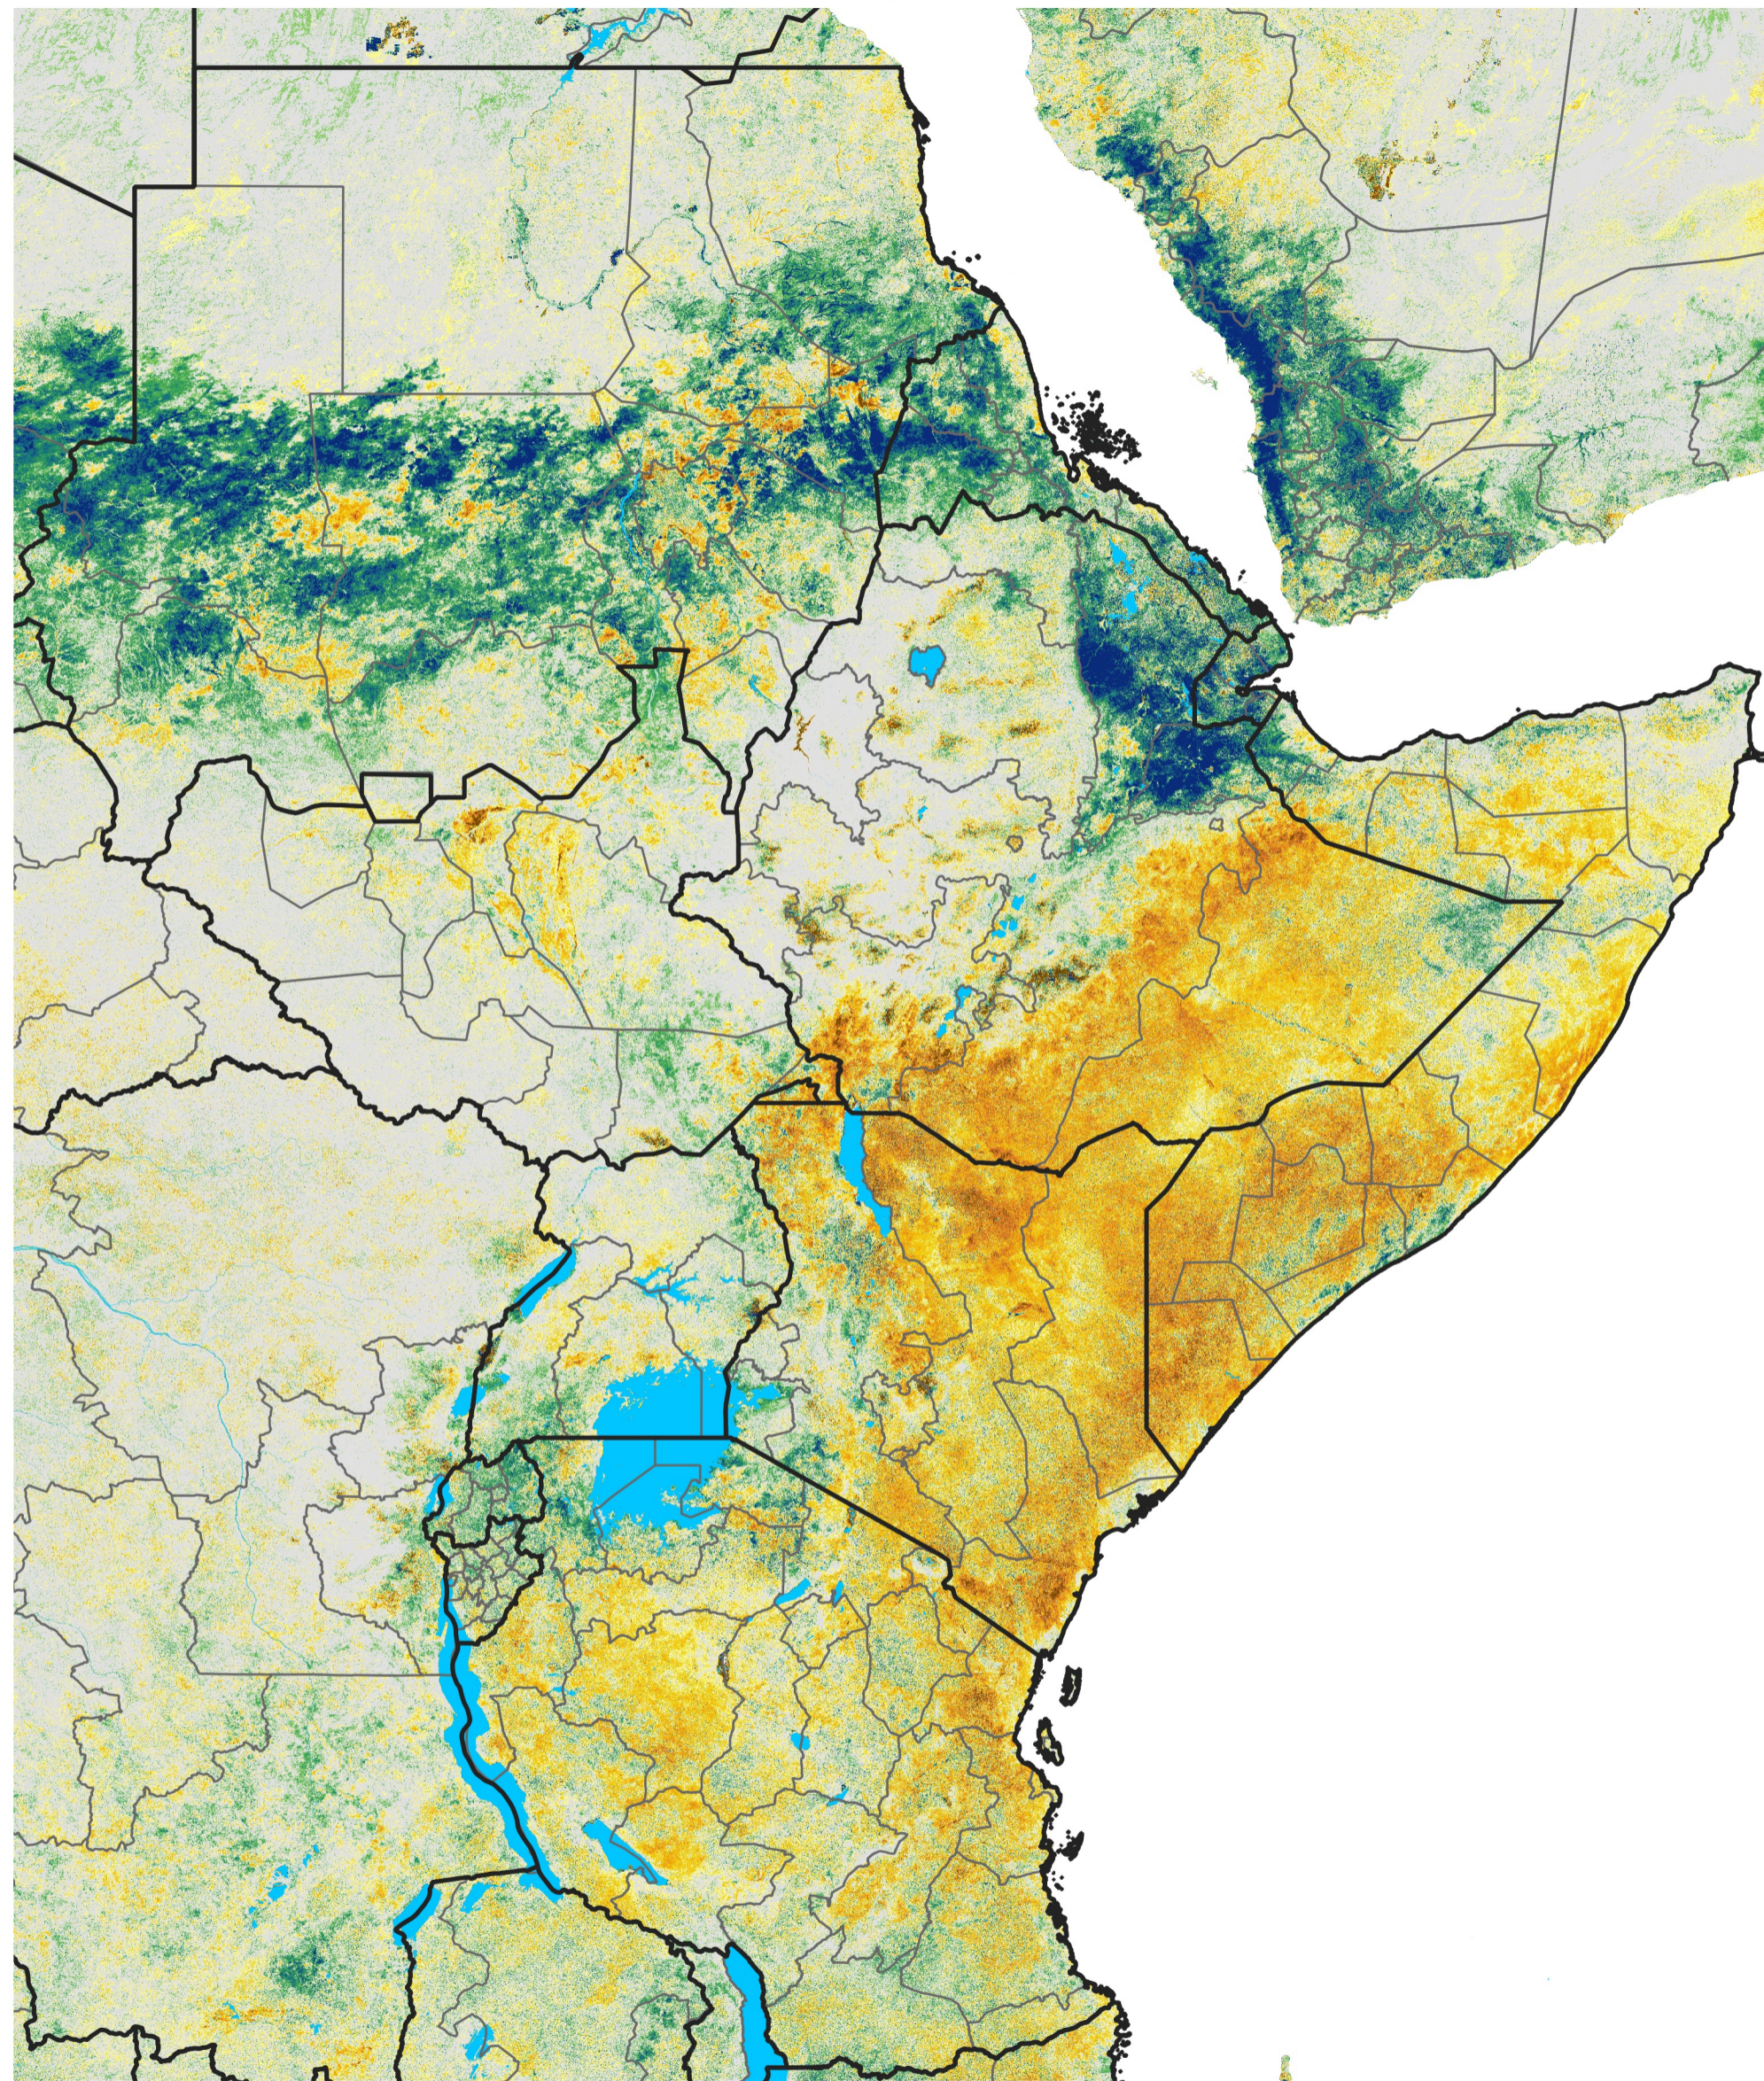

East Africa Percent of Mean NDVI

2022 / Mean (2012 - 2021)

Period 53 / Sep 16 - 25, 2022

Percent of Normal