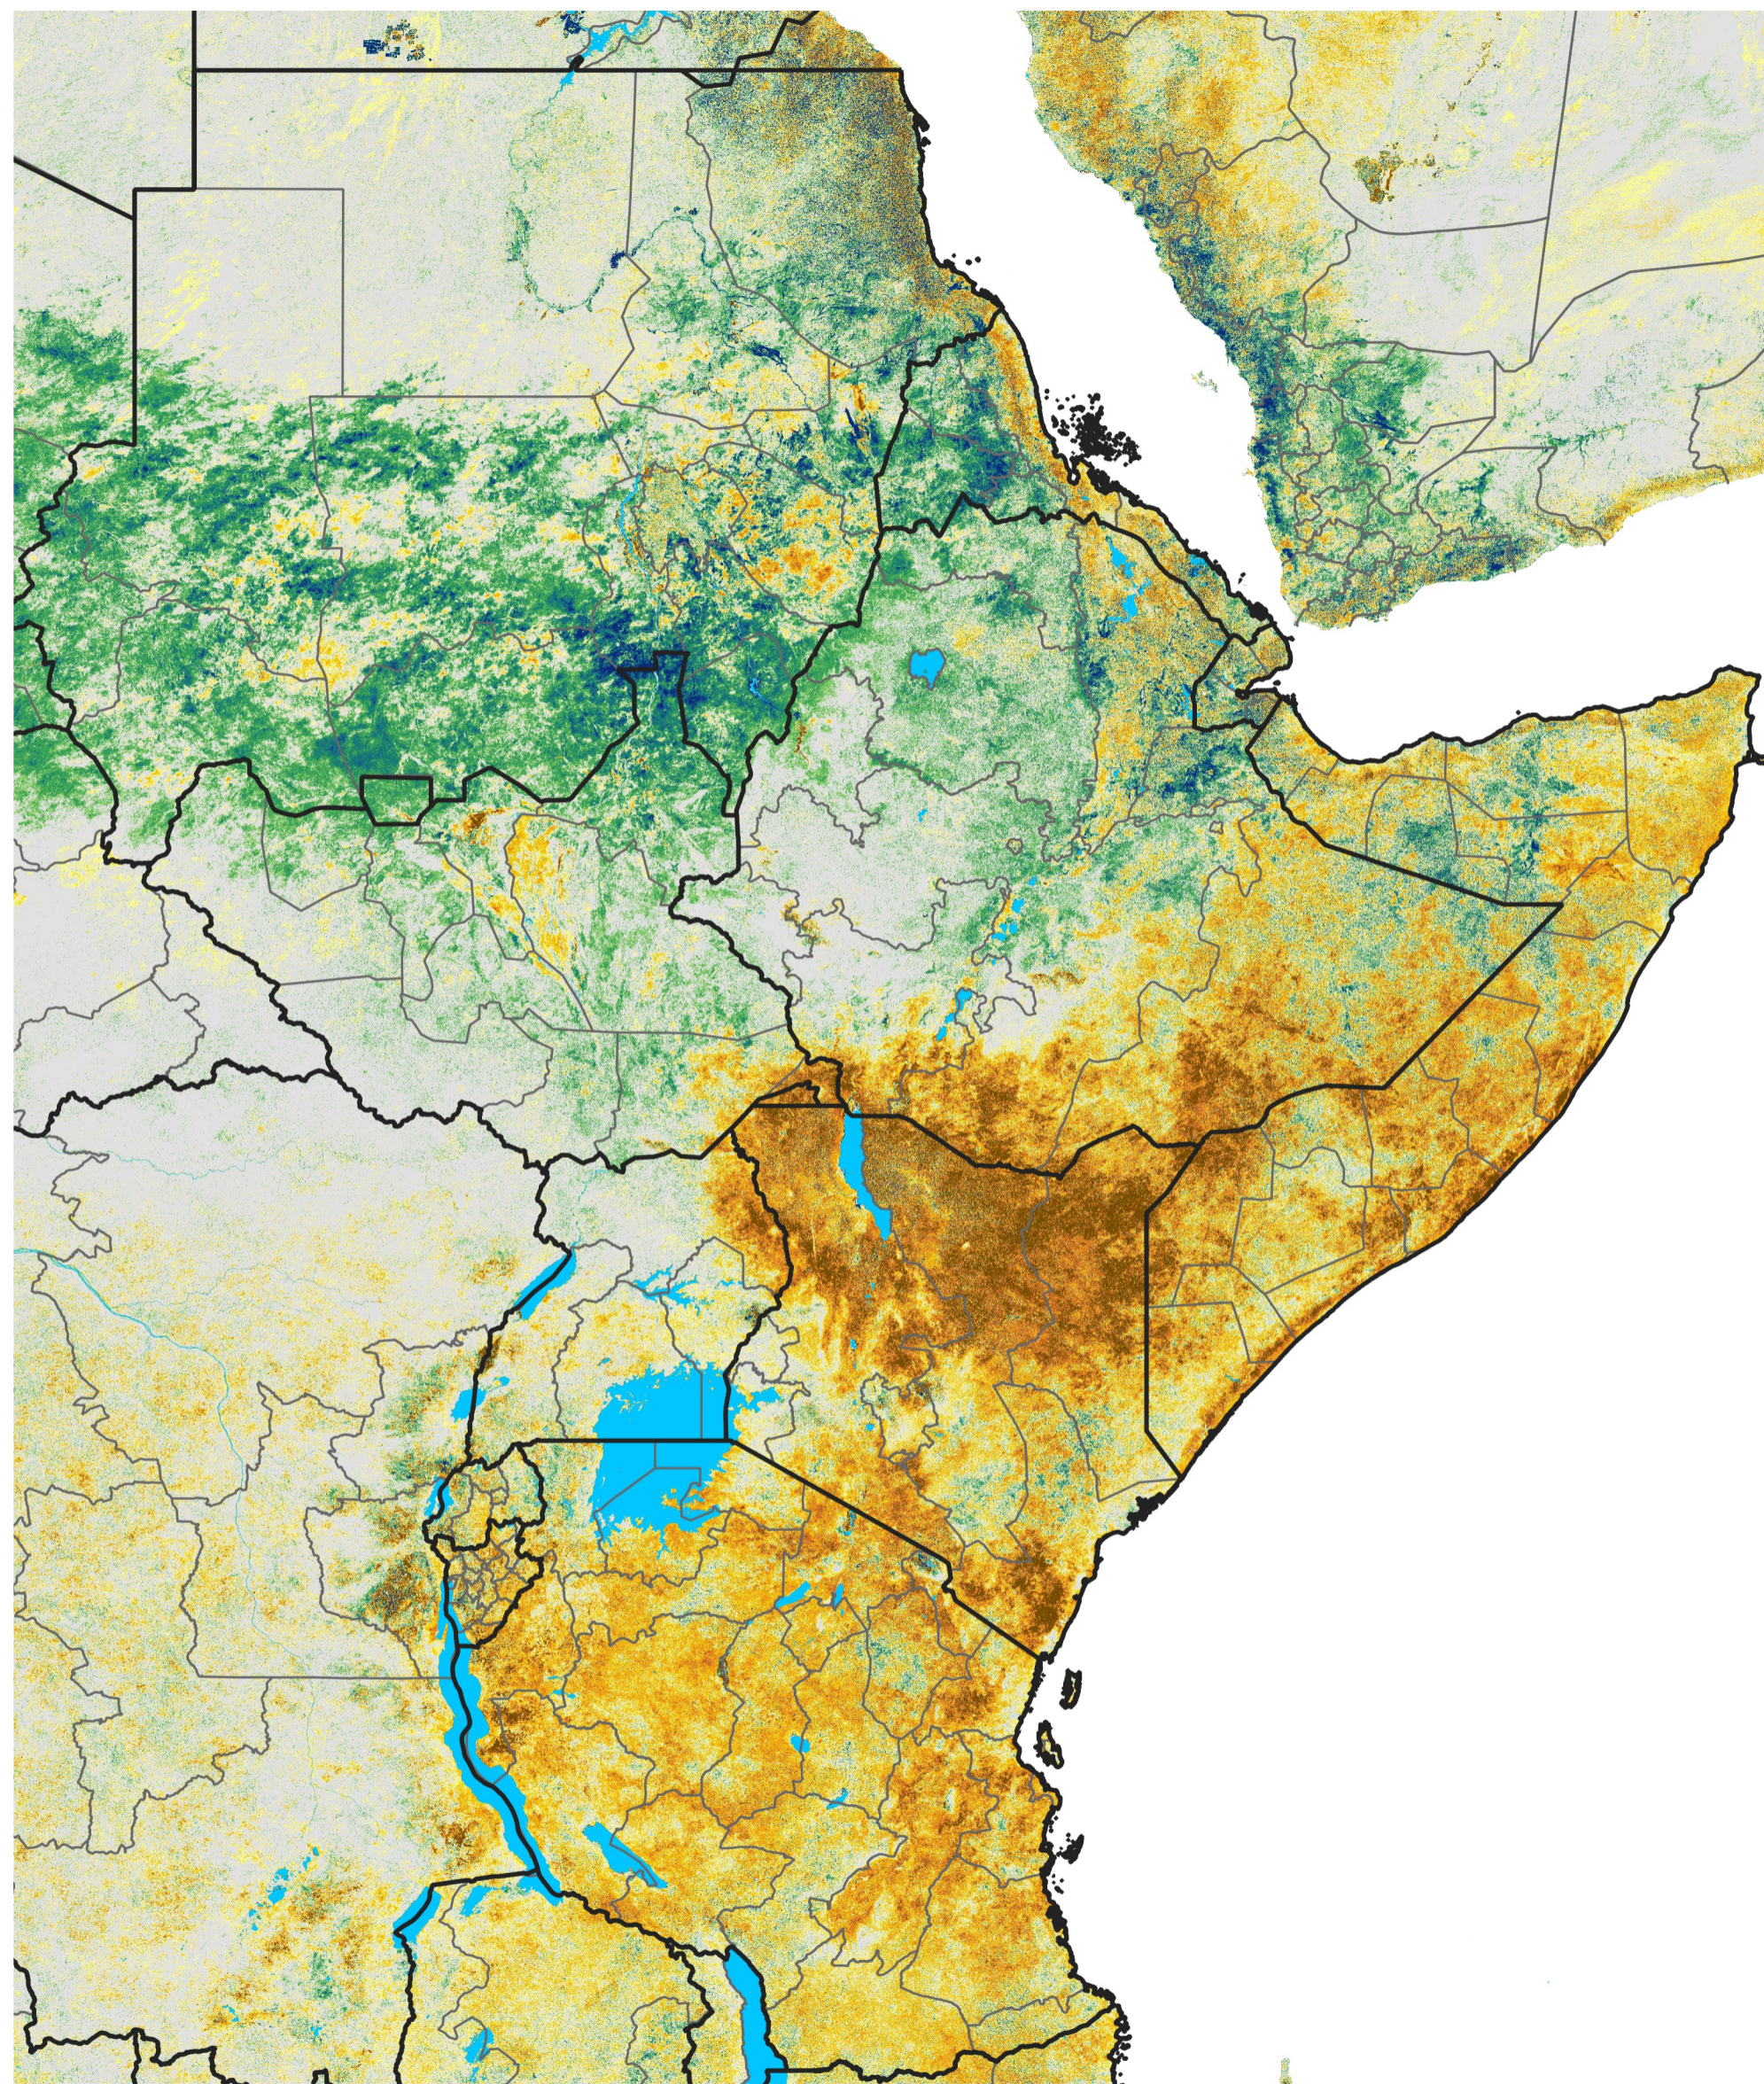

East Africa Percent of Mean NDVI

2022 / Mean (2012 - 2021)
Period 64 / Nov 11 - 20, 2022

Percent of Normal