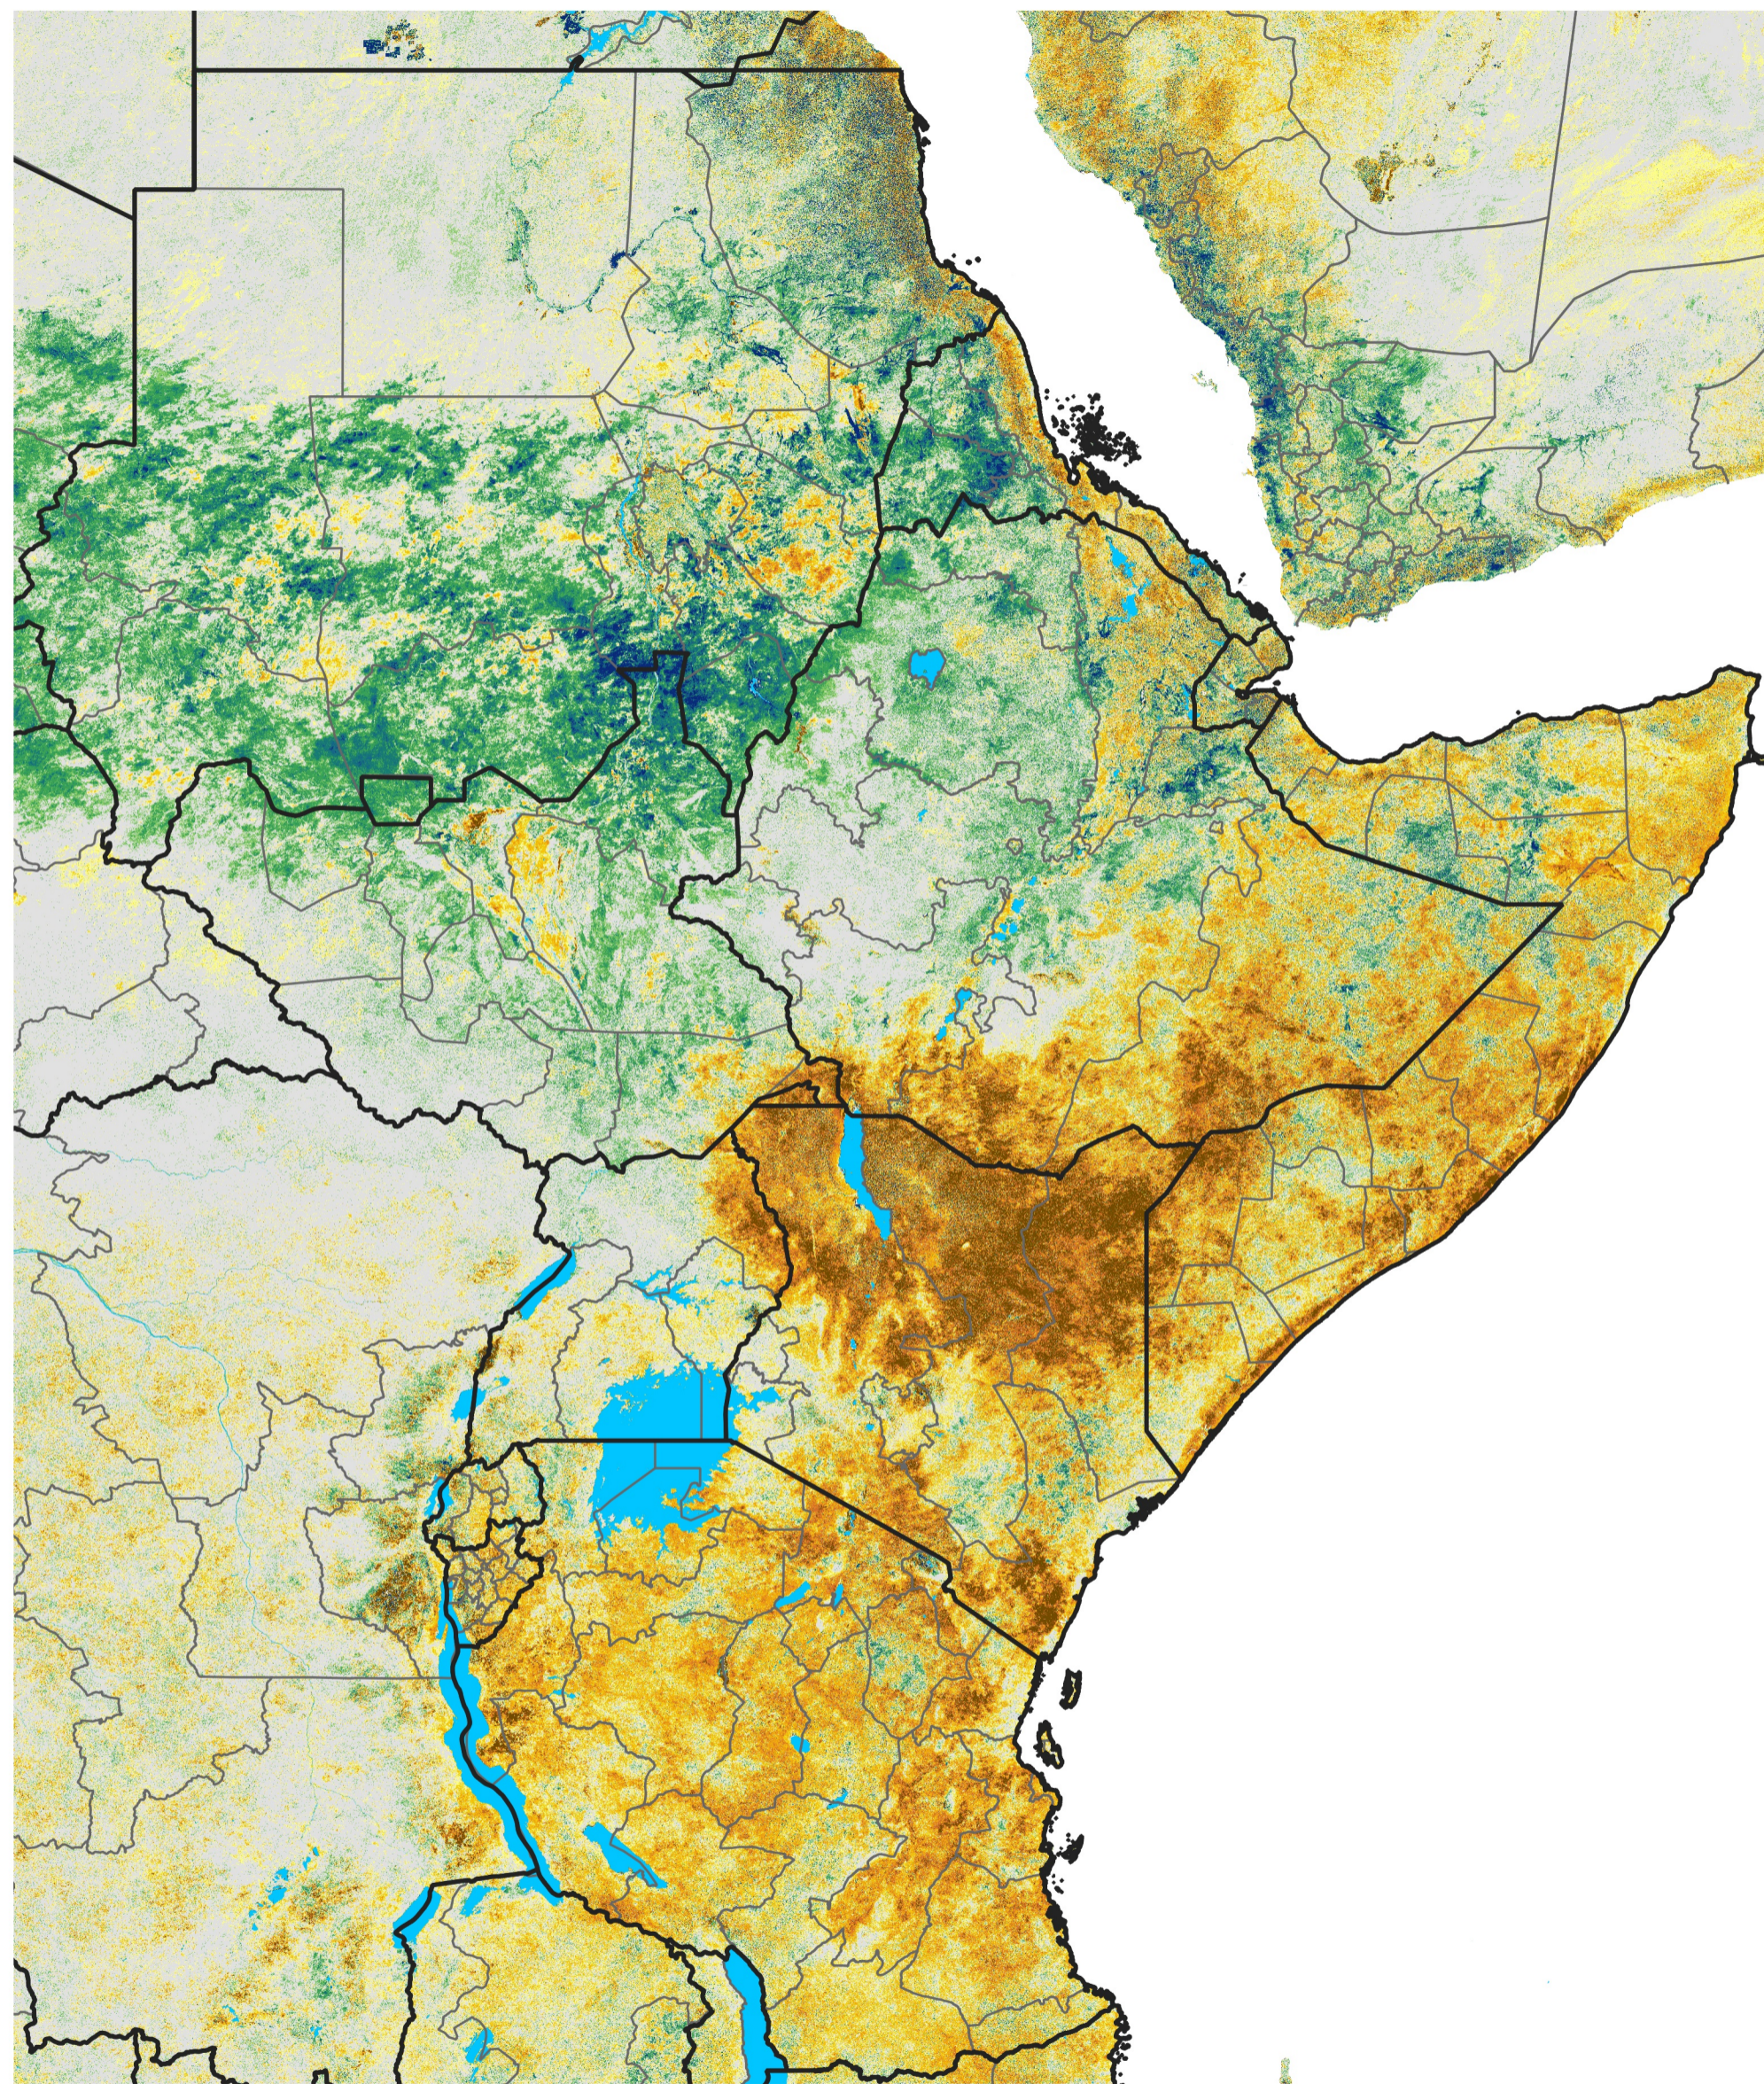

East Africa Percent of Mean NDVI

2022 / Mean (2012 - 2021)
Period 65 / Nov 16 - 25, 2022

Percent of Normal