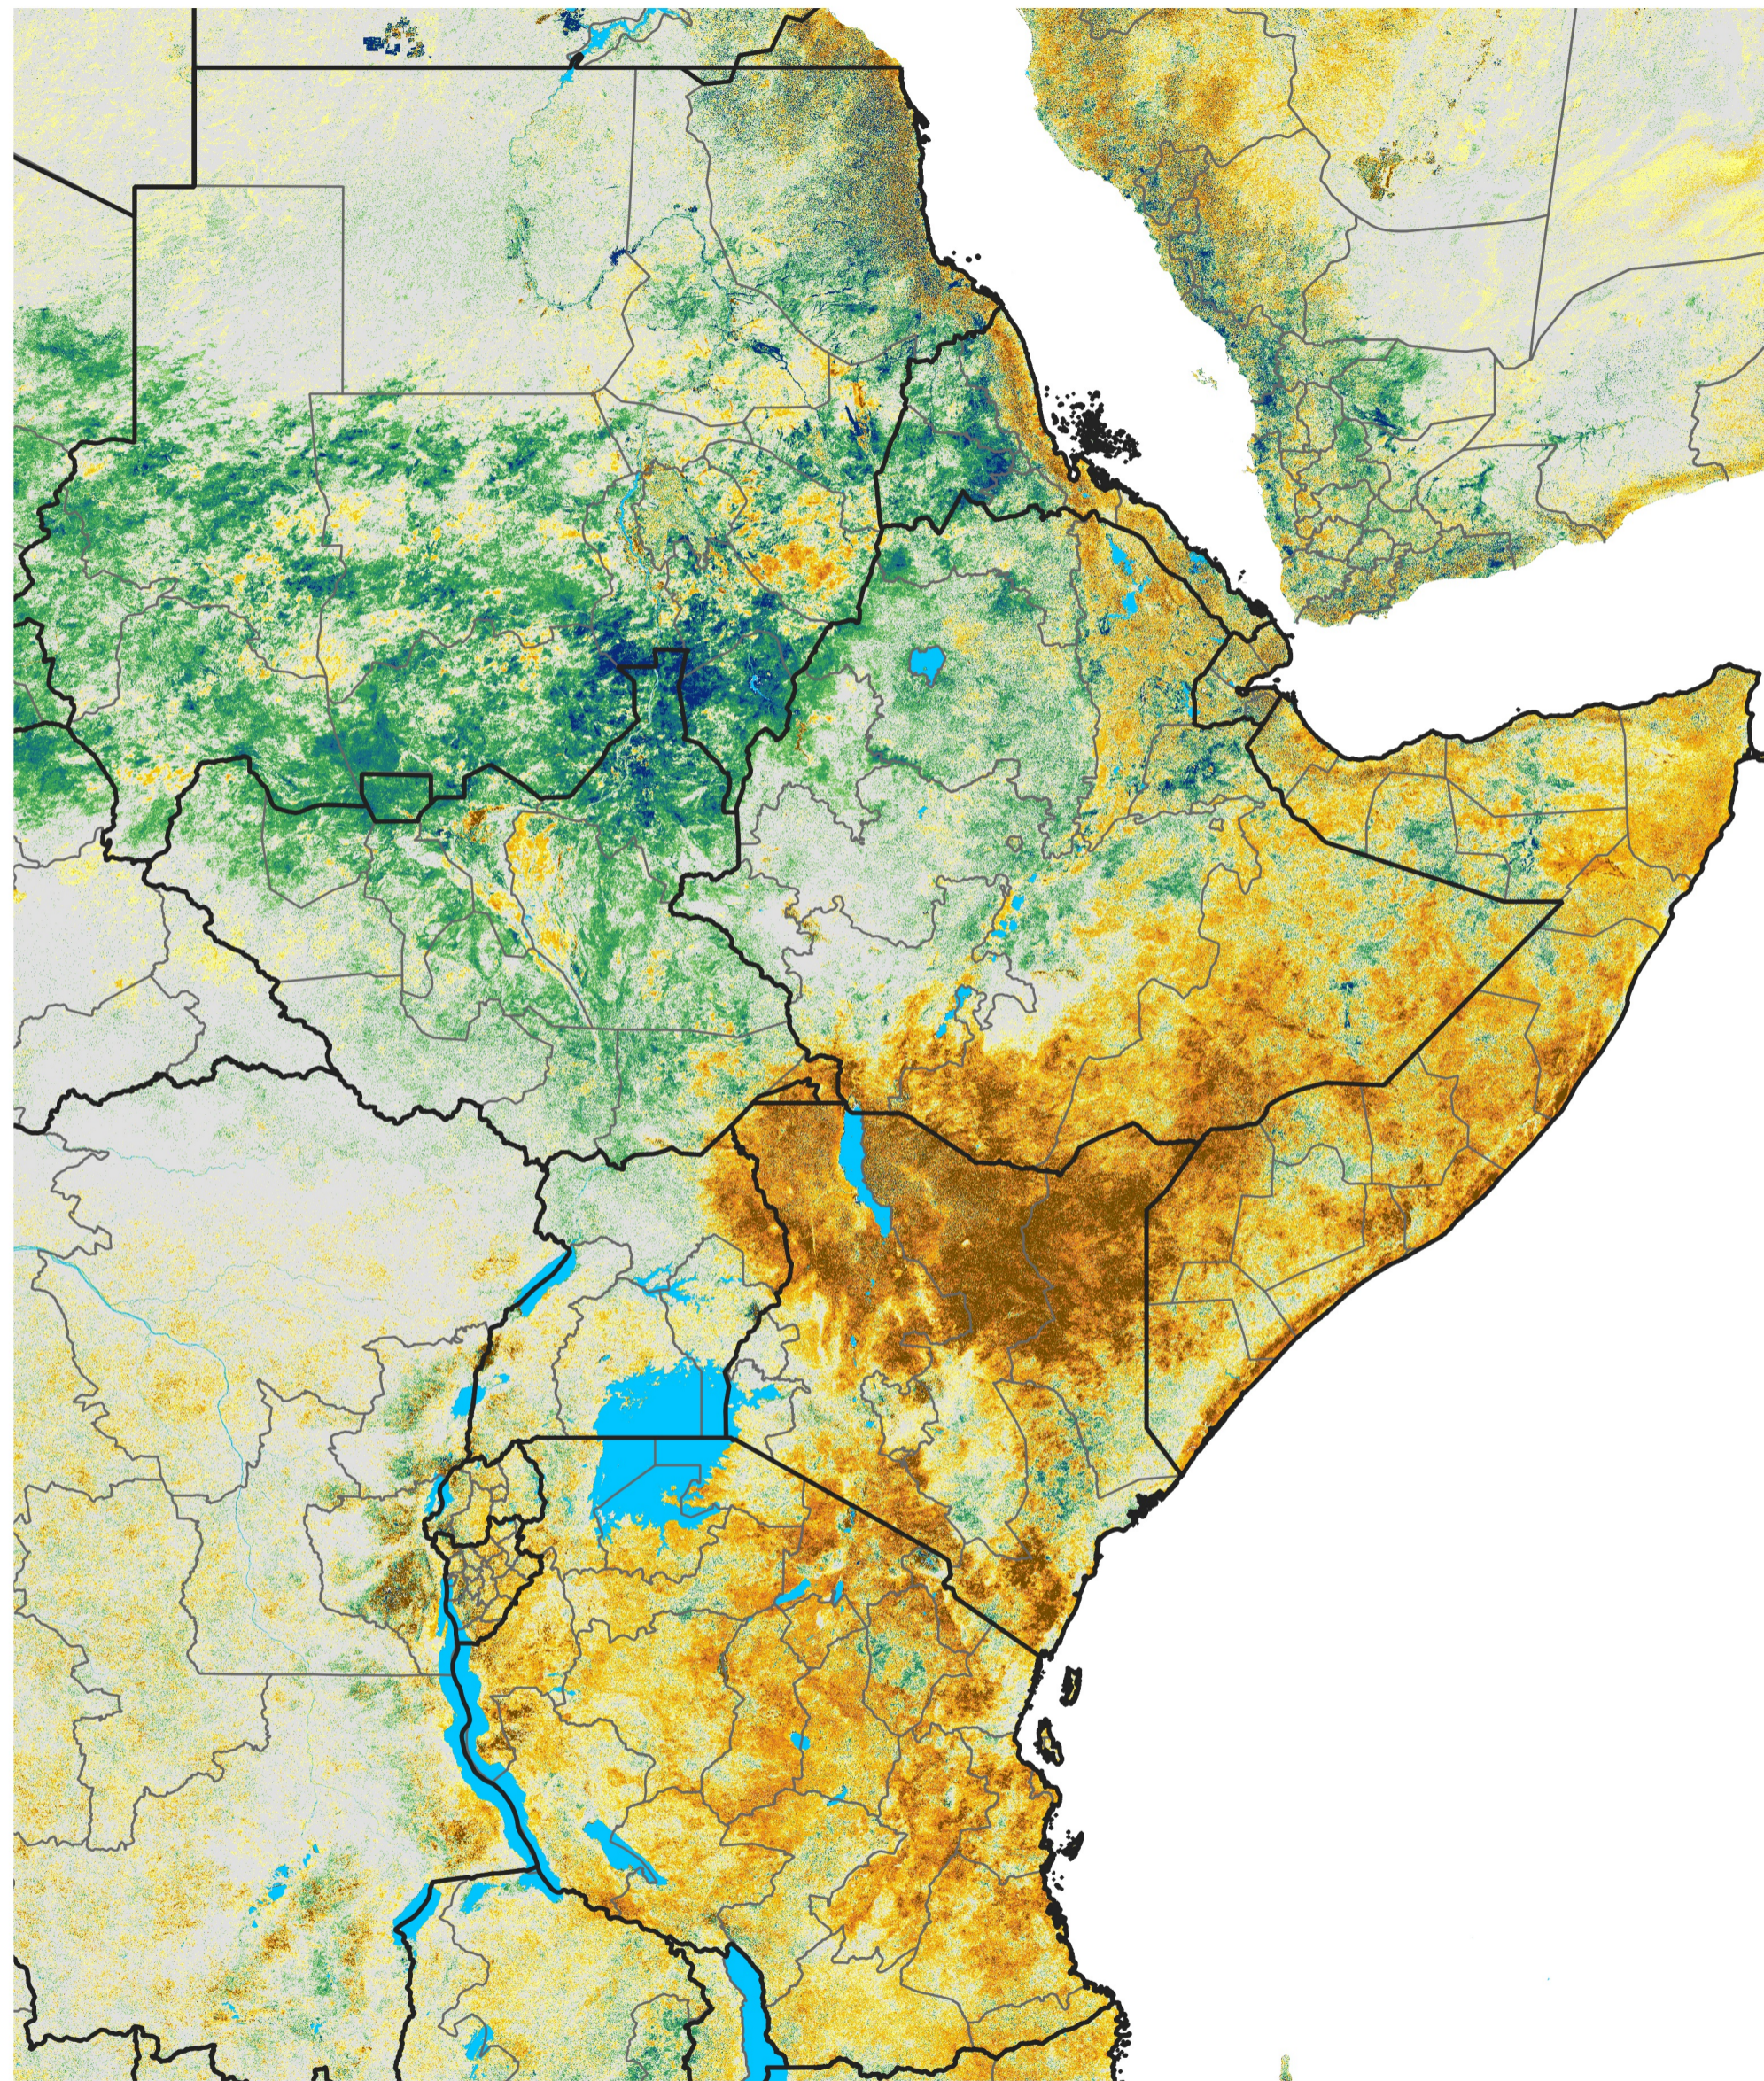

East Africa Percent of Mean NDVI

2022 / Mean (2012 - 2021)

Period 67 / Nov 26 - Dec 05, 2022

Percent of Normal