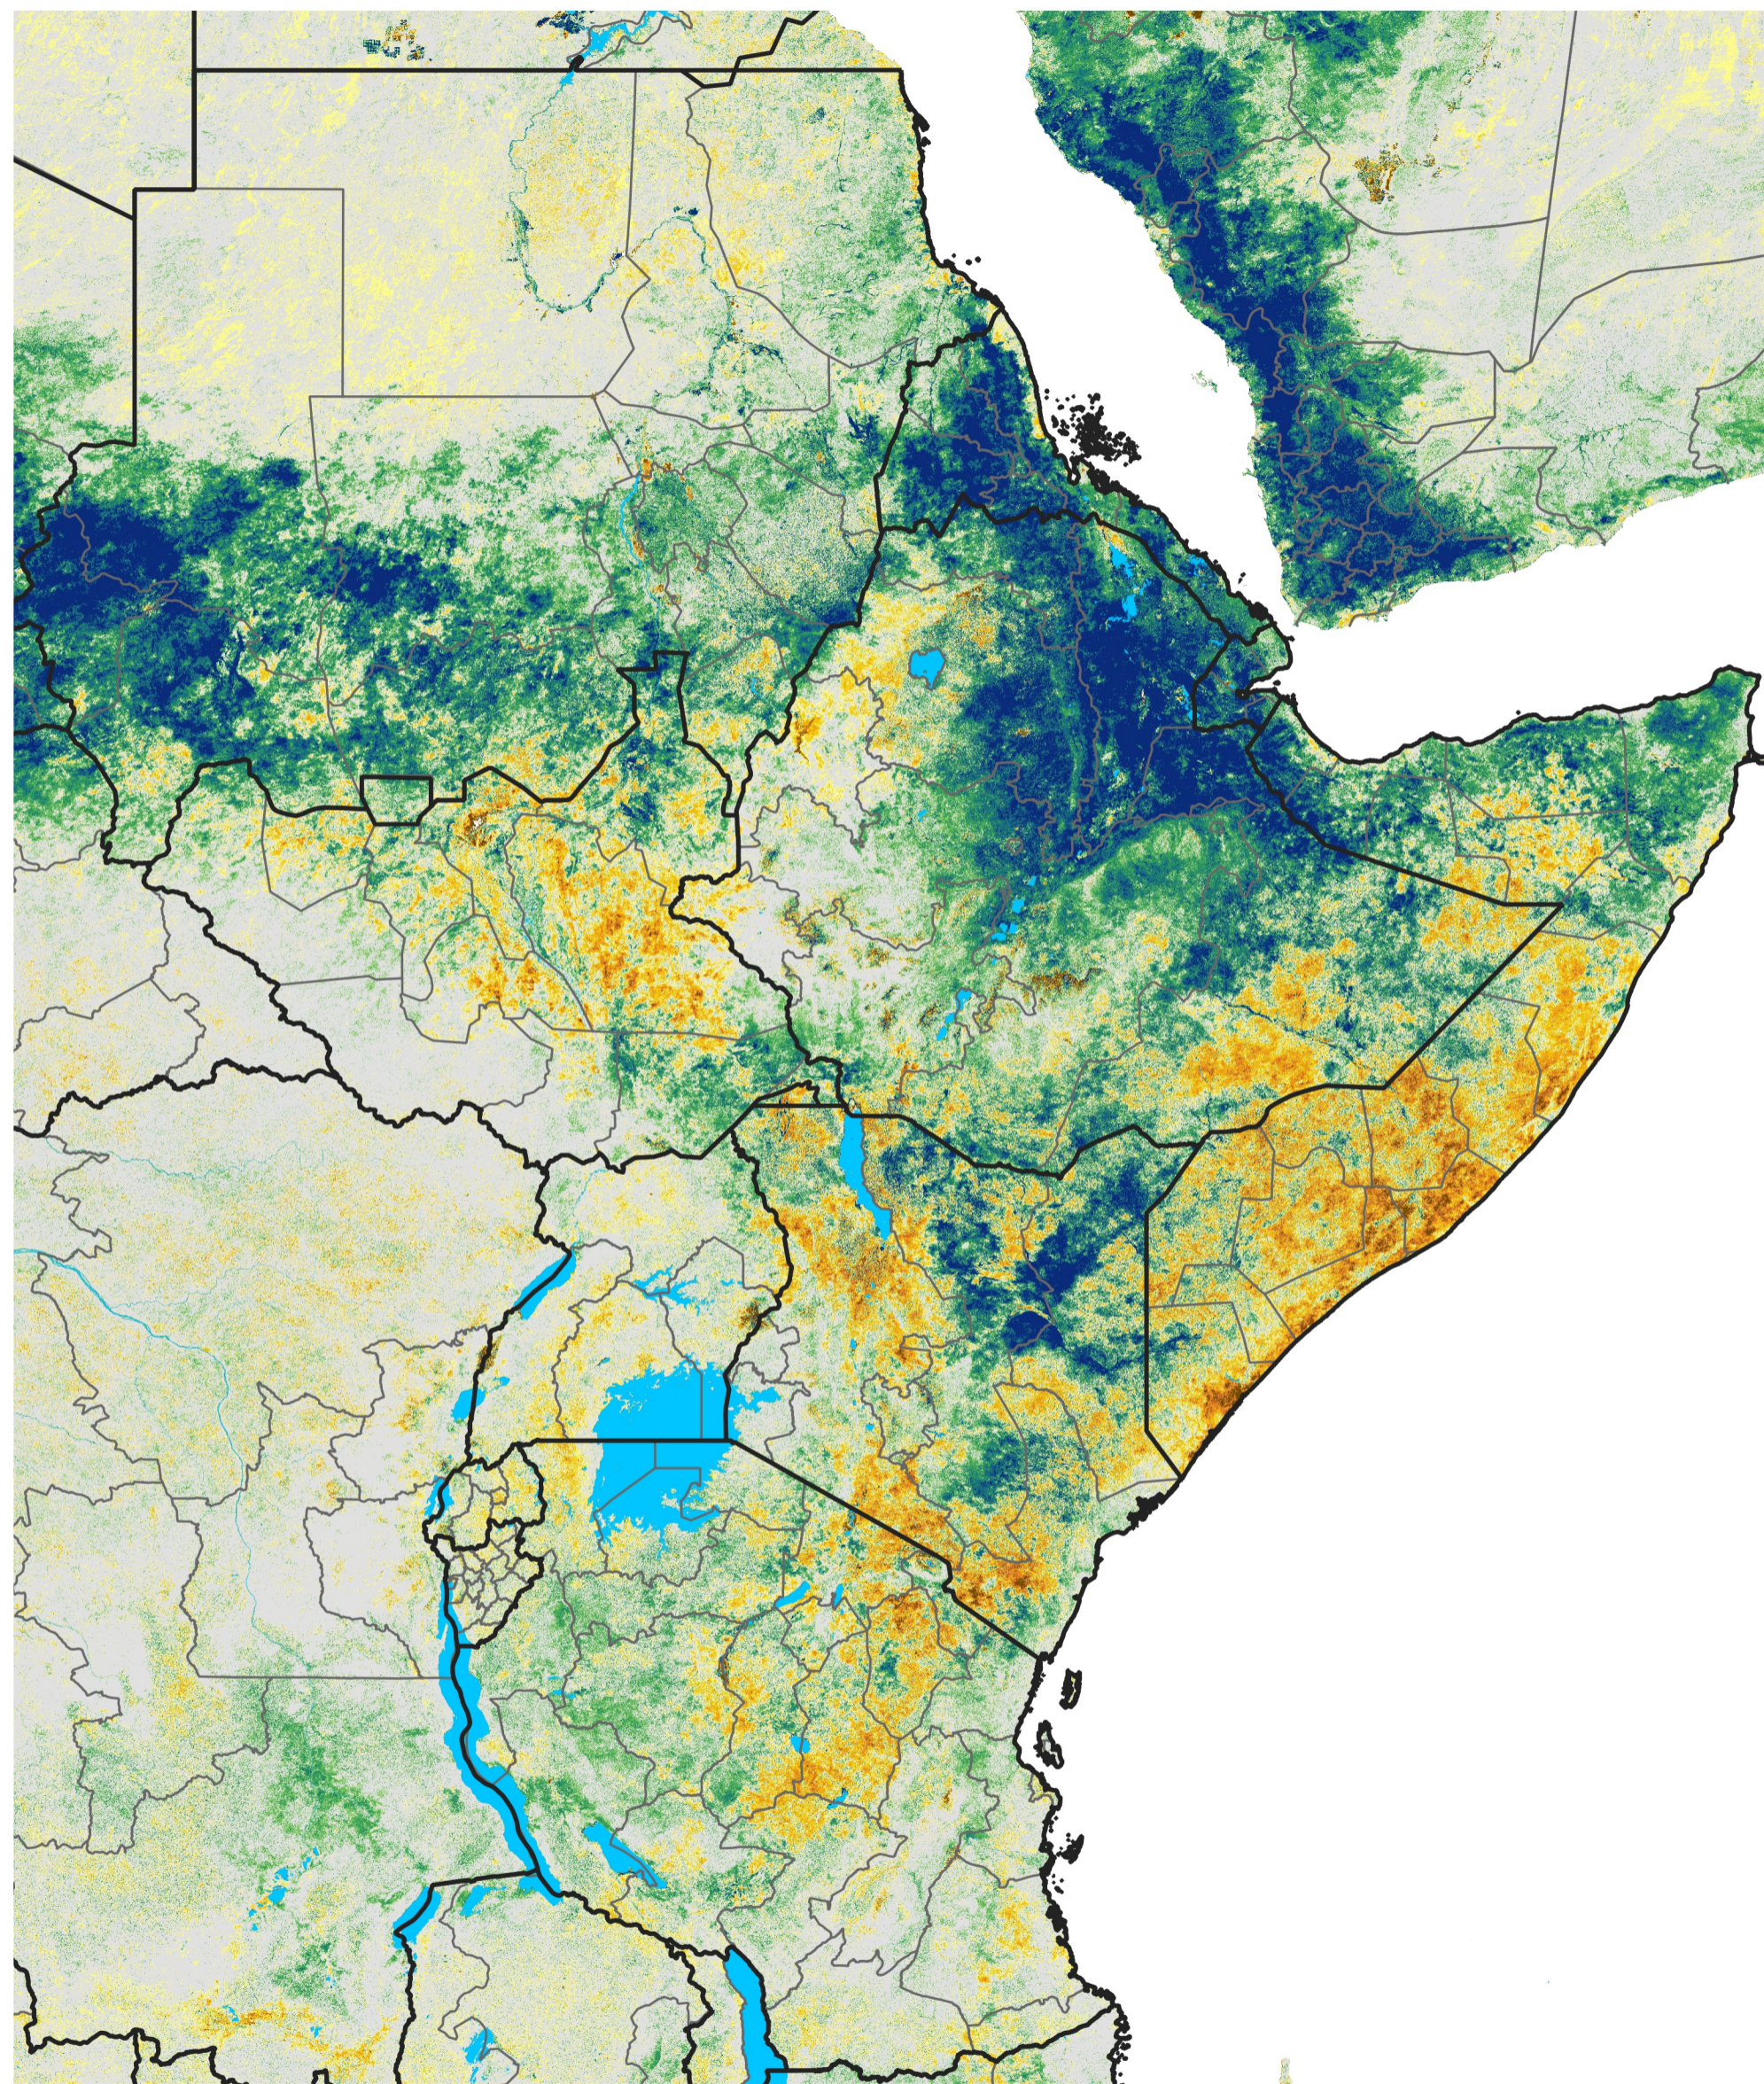

East Africa Percent of Mean NDVI

2023 / Mean (2012 - 2021)

Period 34 / Jun 11 - 20, 2023

Percent of Normal