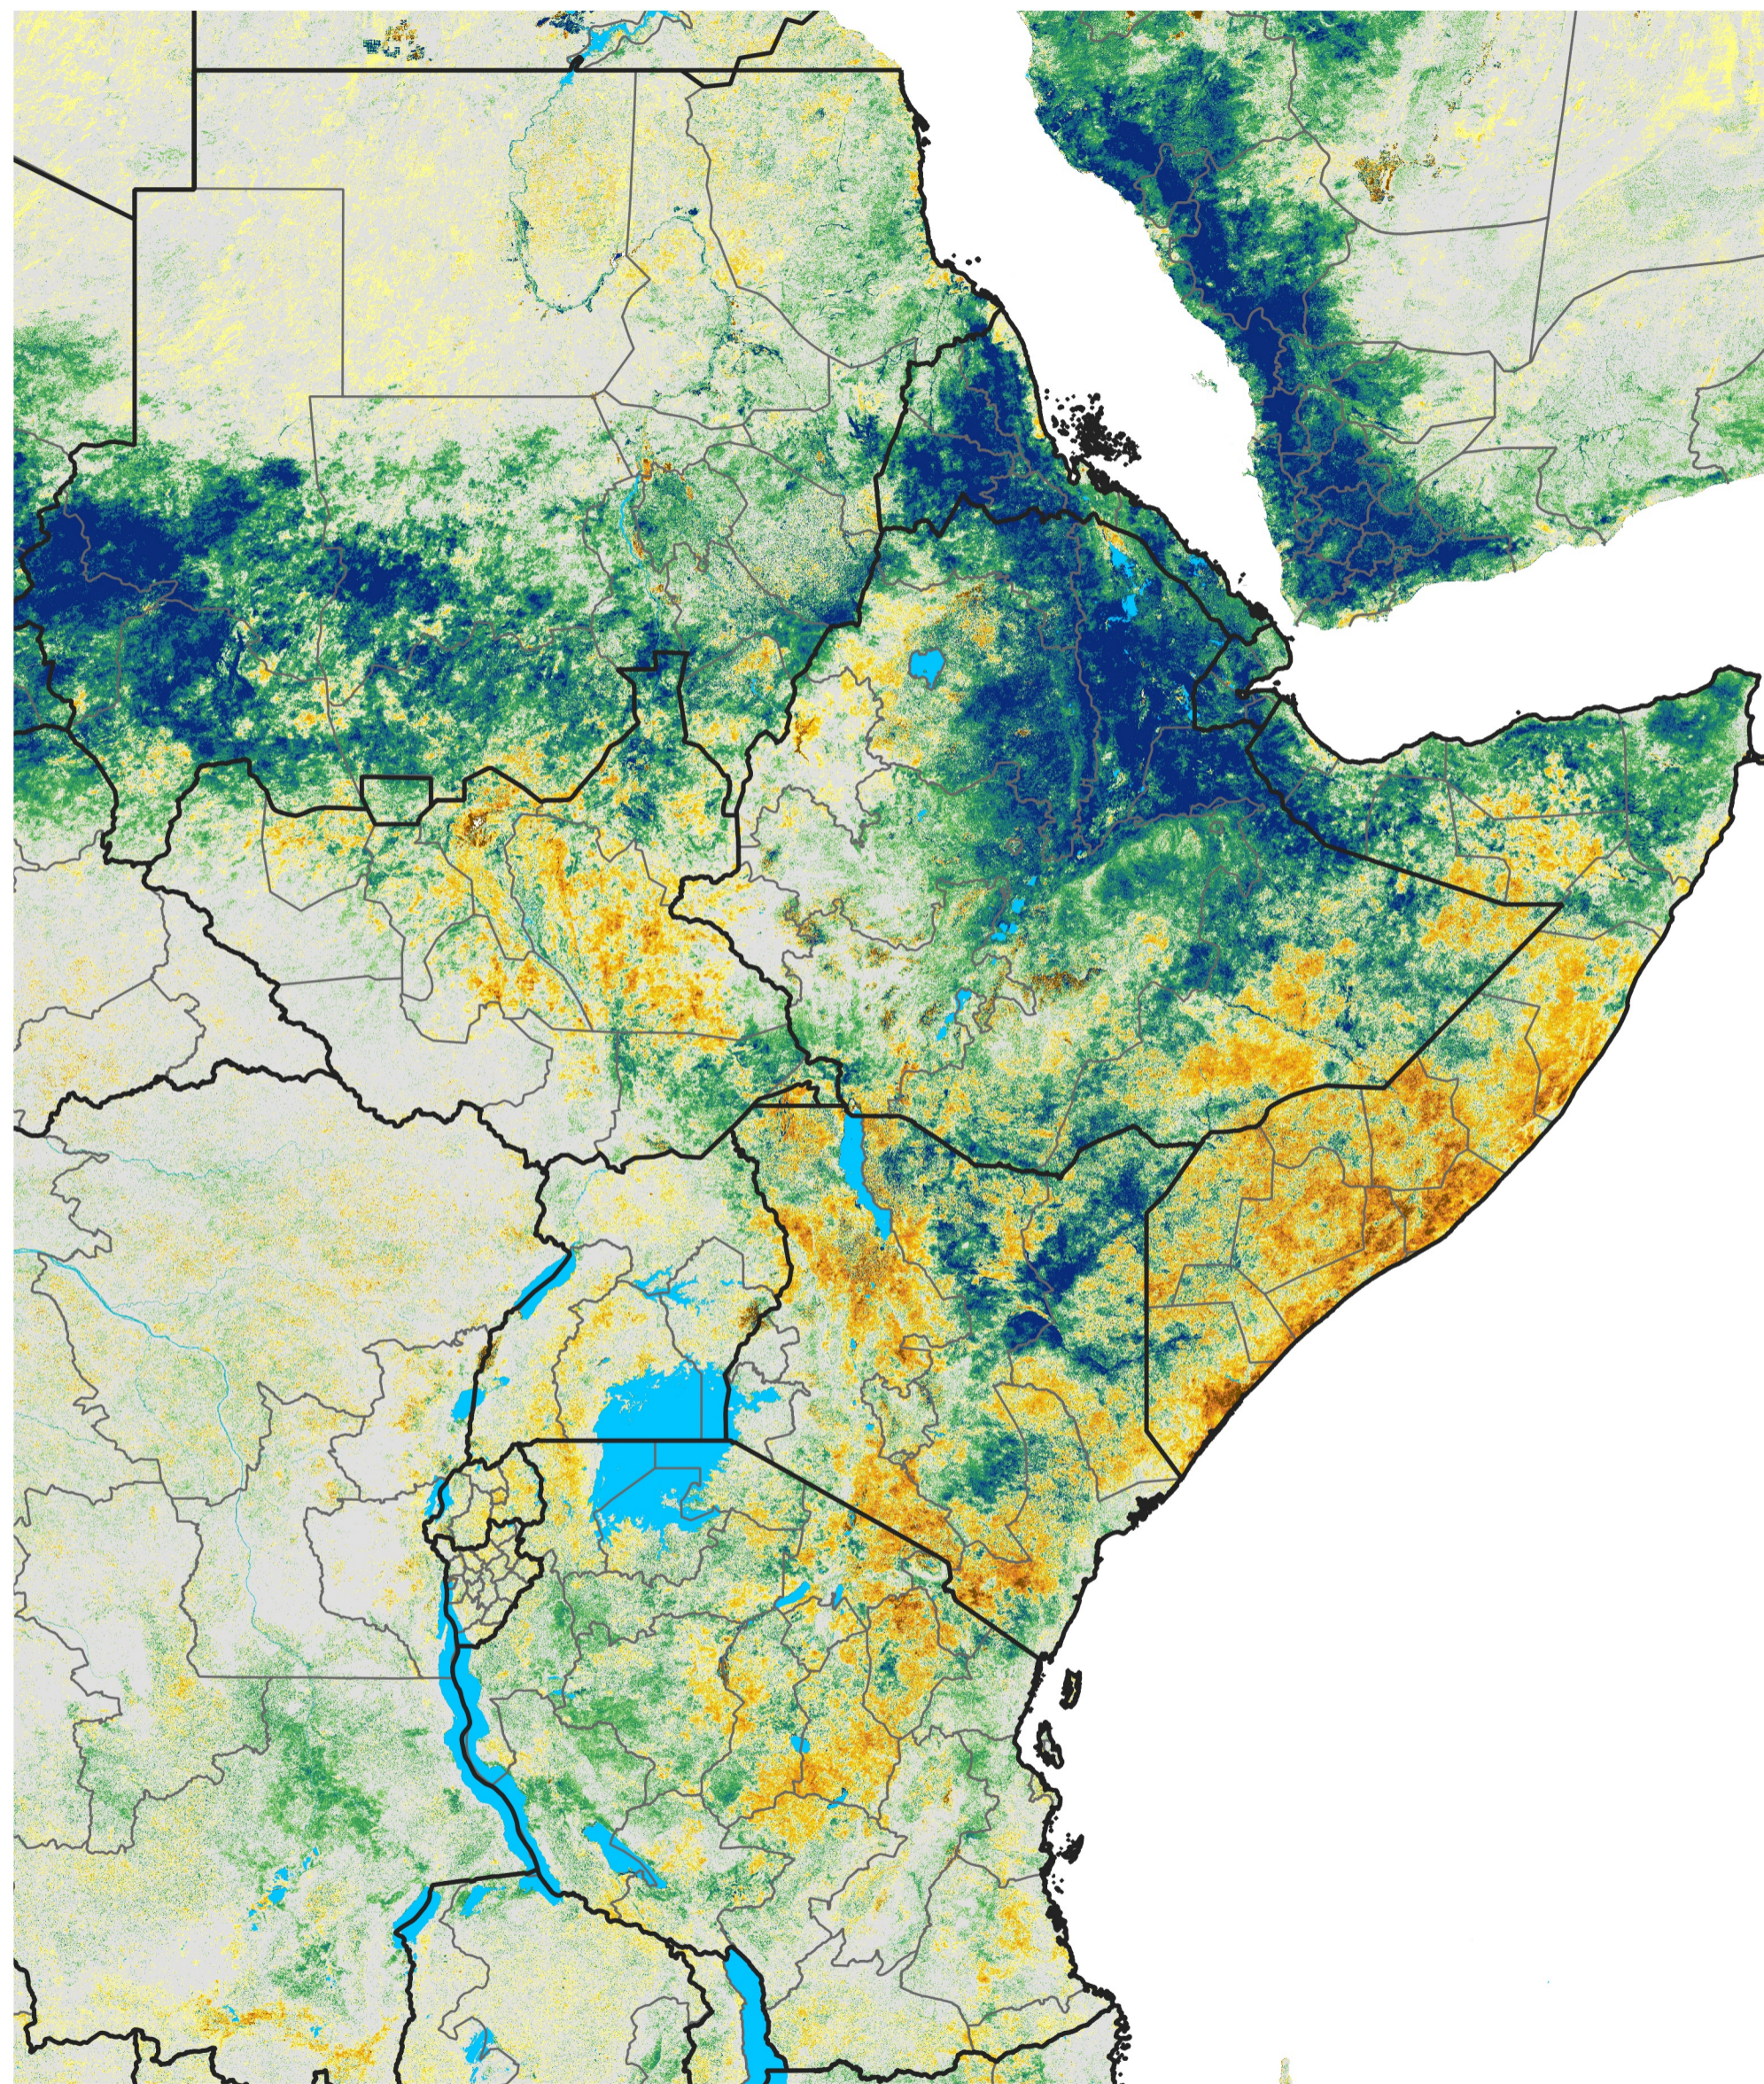

East Africa Percent of Mean NDVI

2023 / Mean (2012 - 2021)

Period 35 / Jun 16 - 25, 2023

Percent of Normal