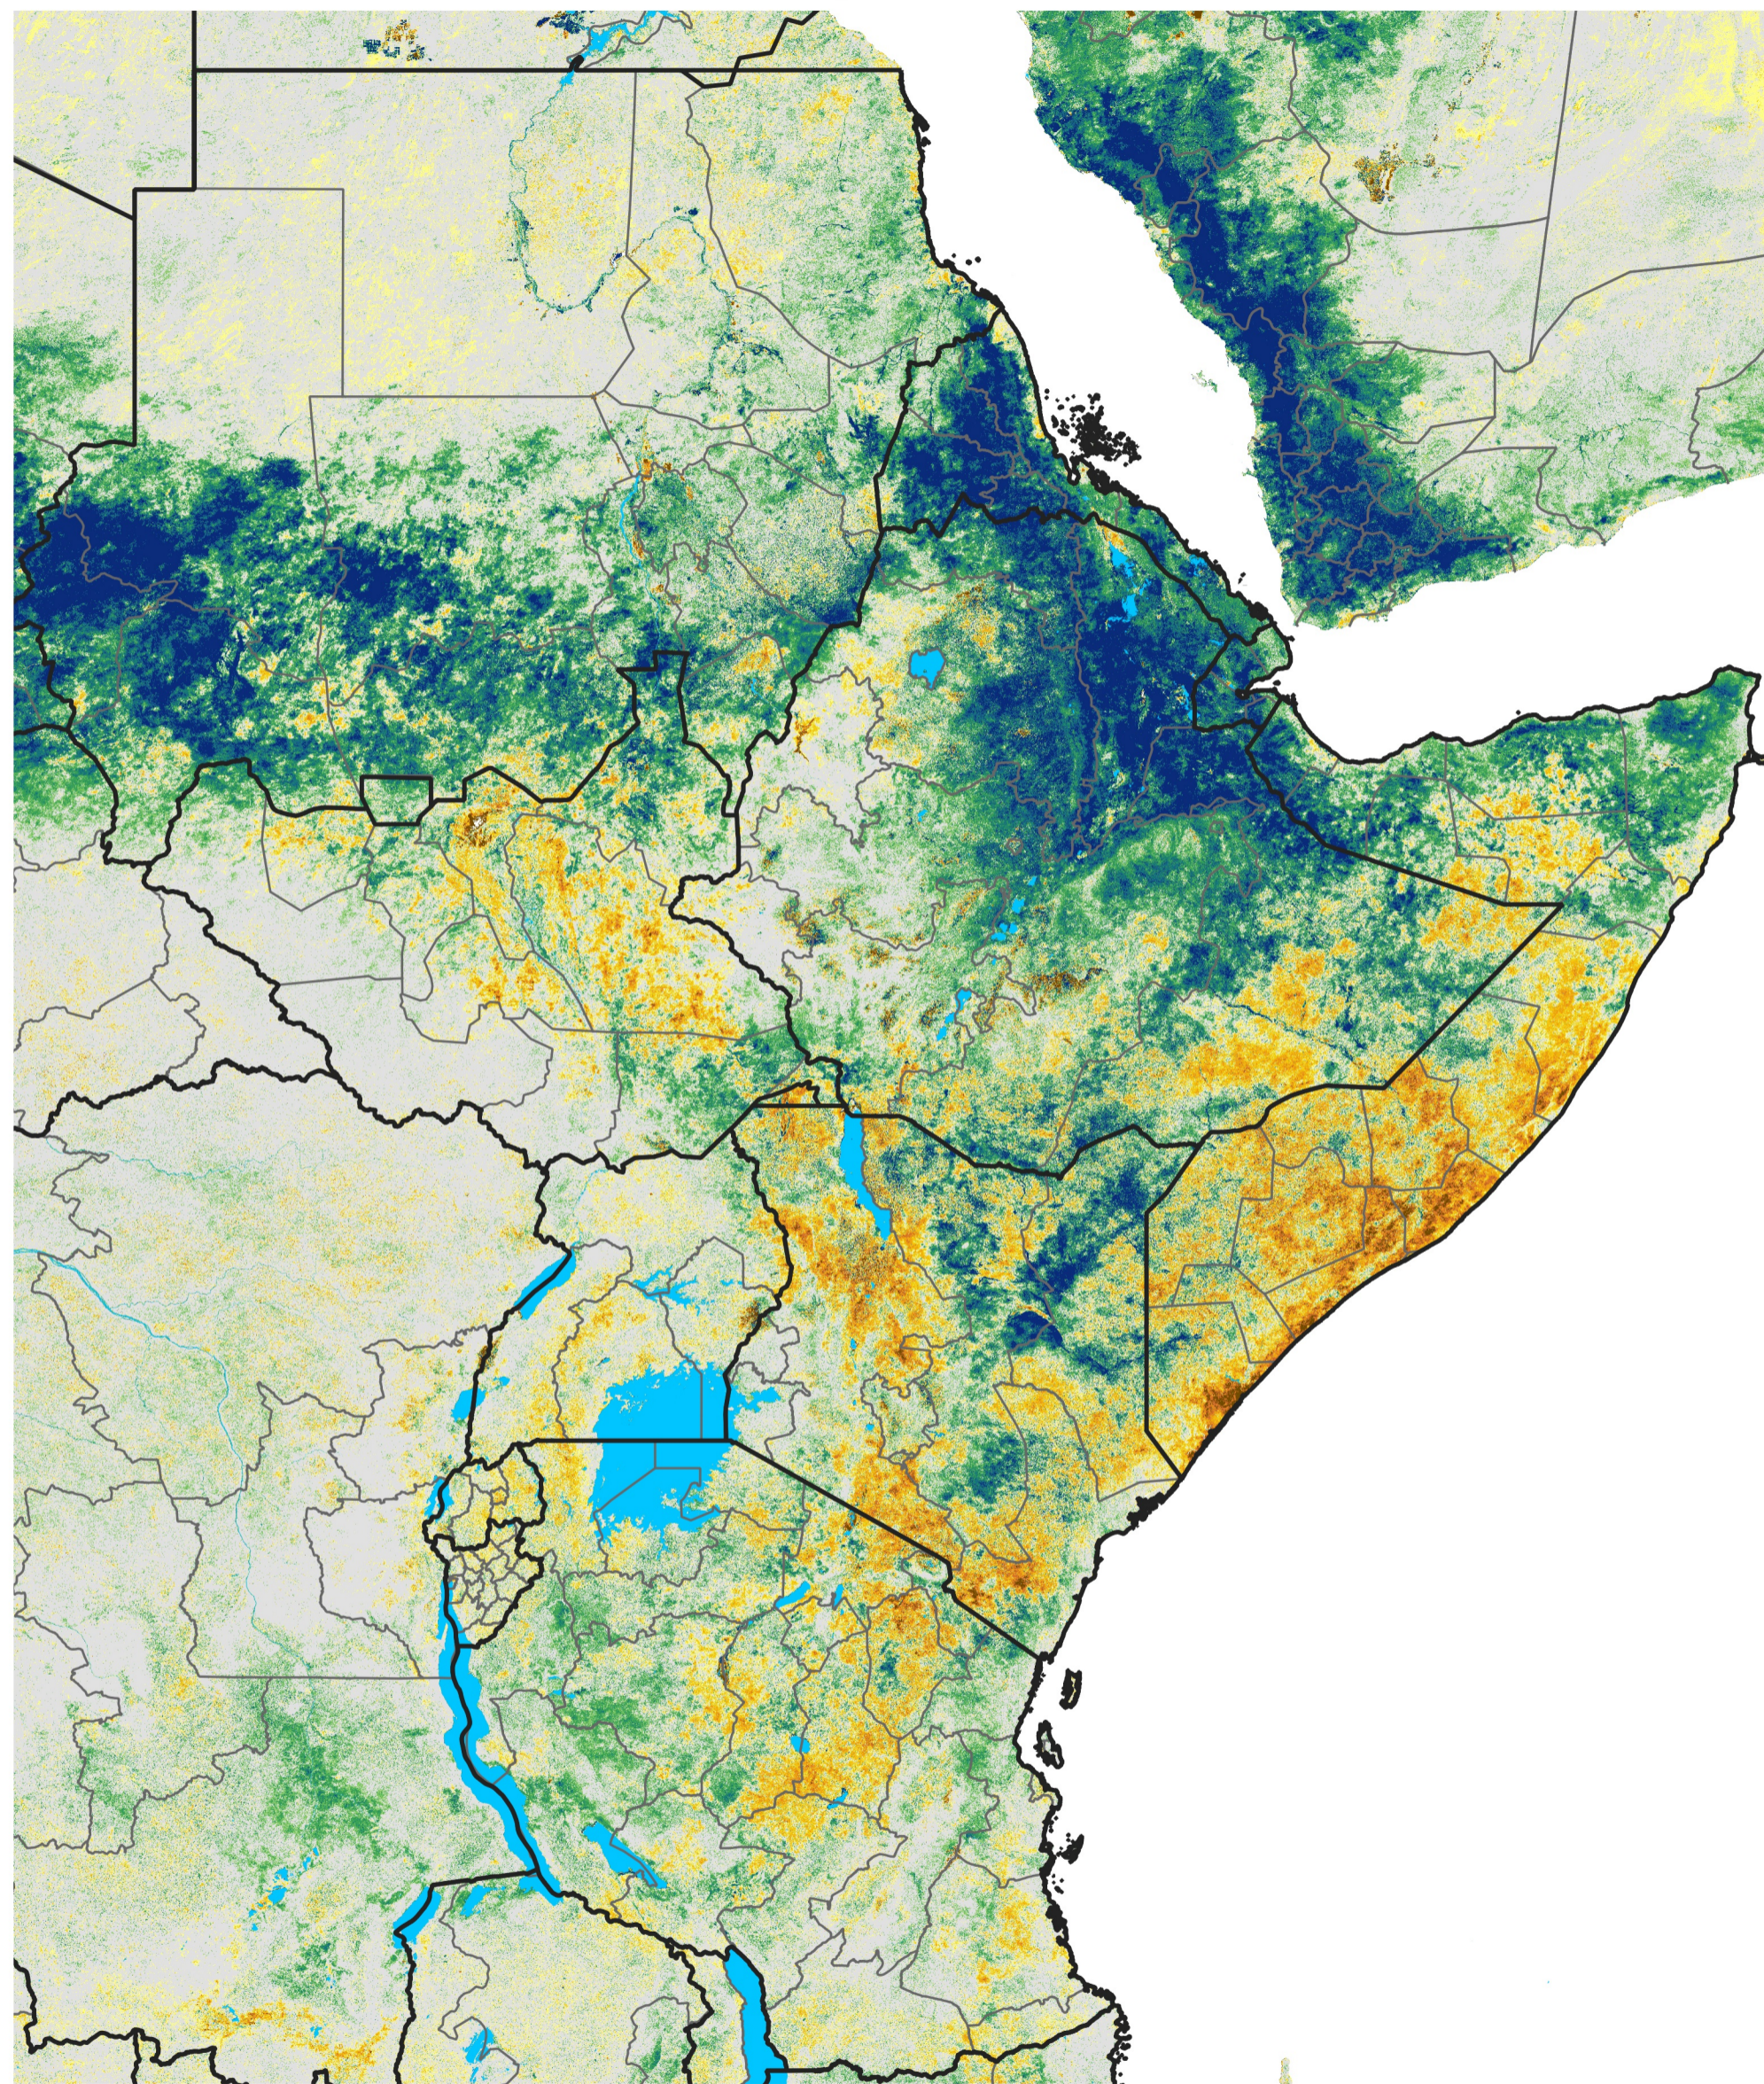

# East Africa Percent of Mean NDVI

2023 / Mean (2012 - 2021)

Period 36 / Jun 21 - 30, 2023

## Percent of Normal