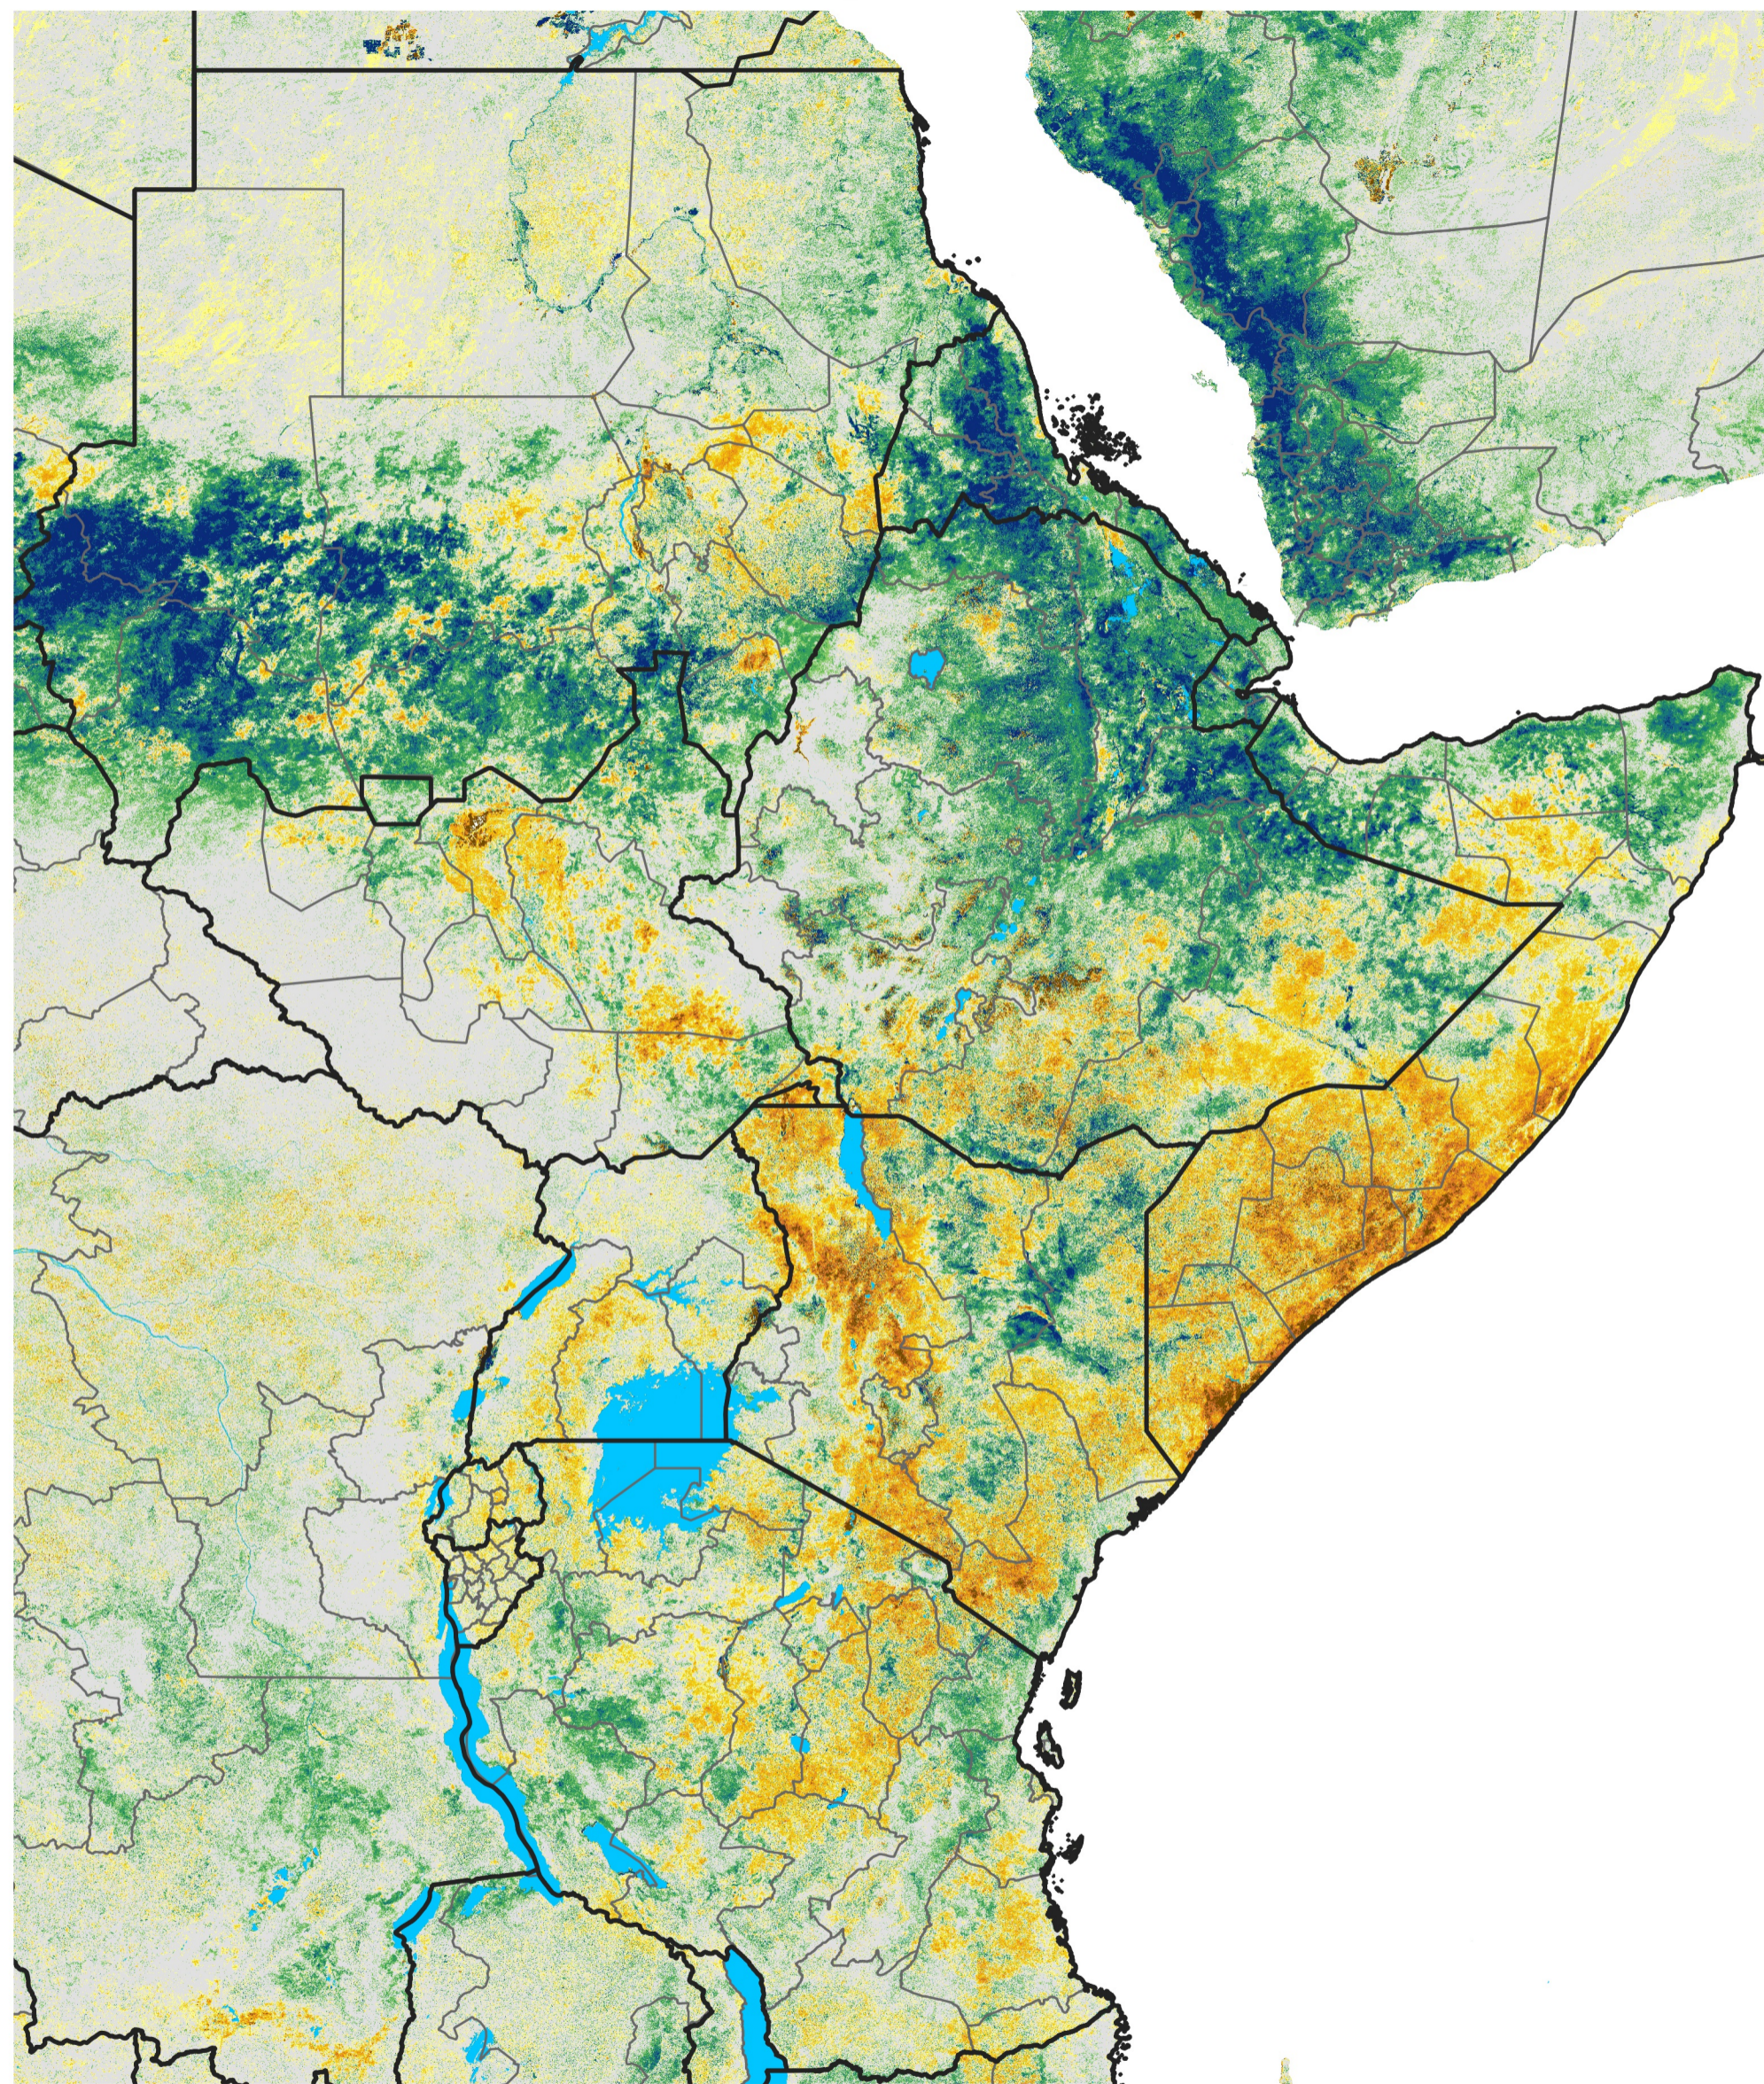

East Africa Percent of Mean NDVI

2023 / Mean (2012 - 2021)

Period 40 / Jul 11 - 20, 2023

Percent of Normal