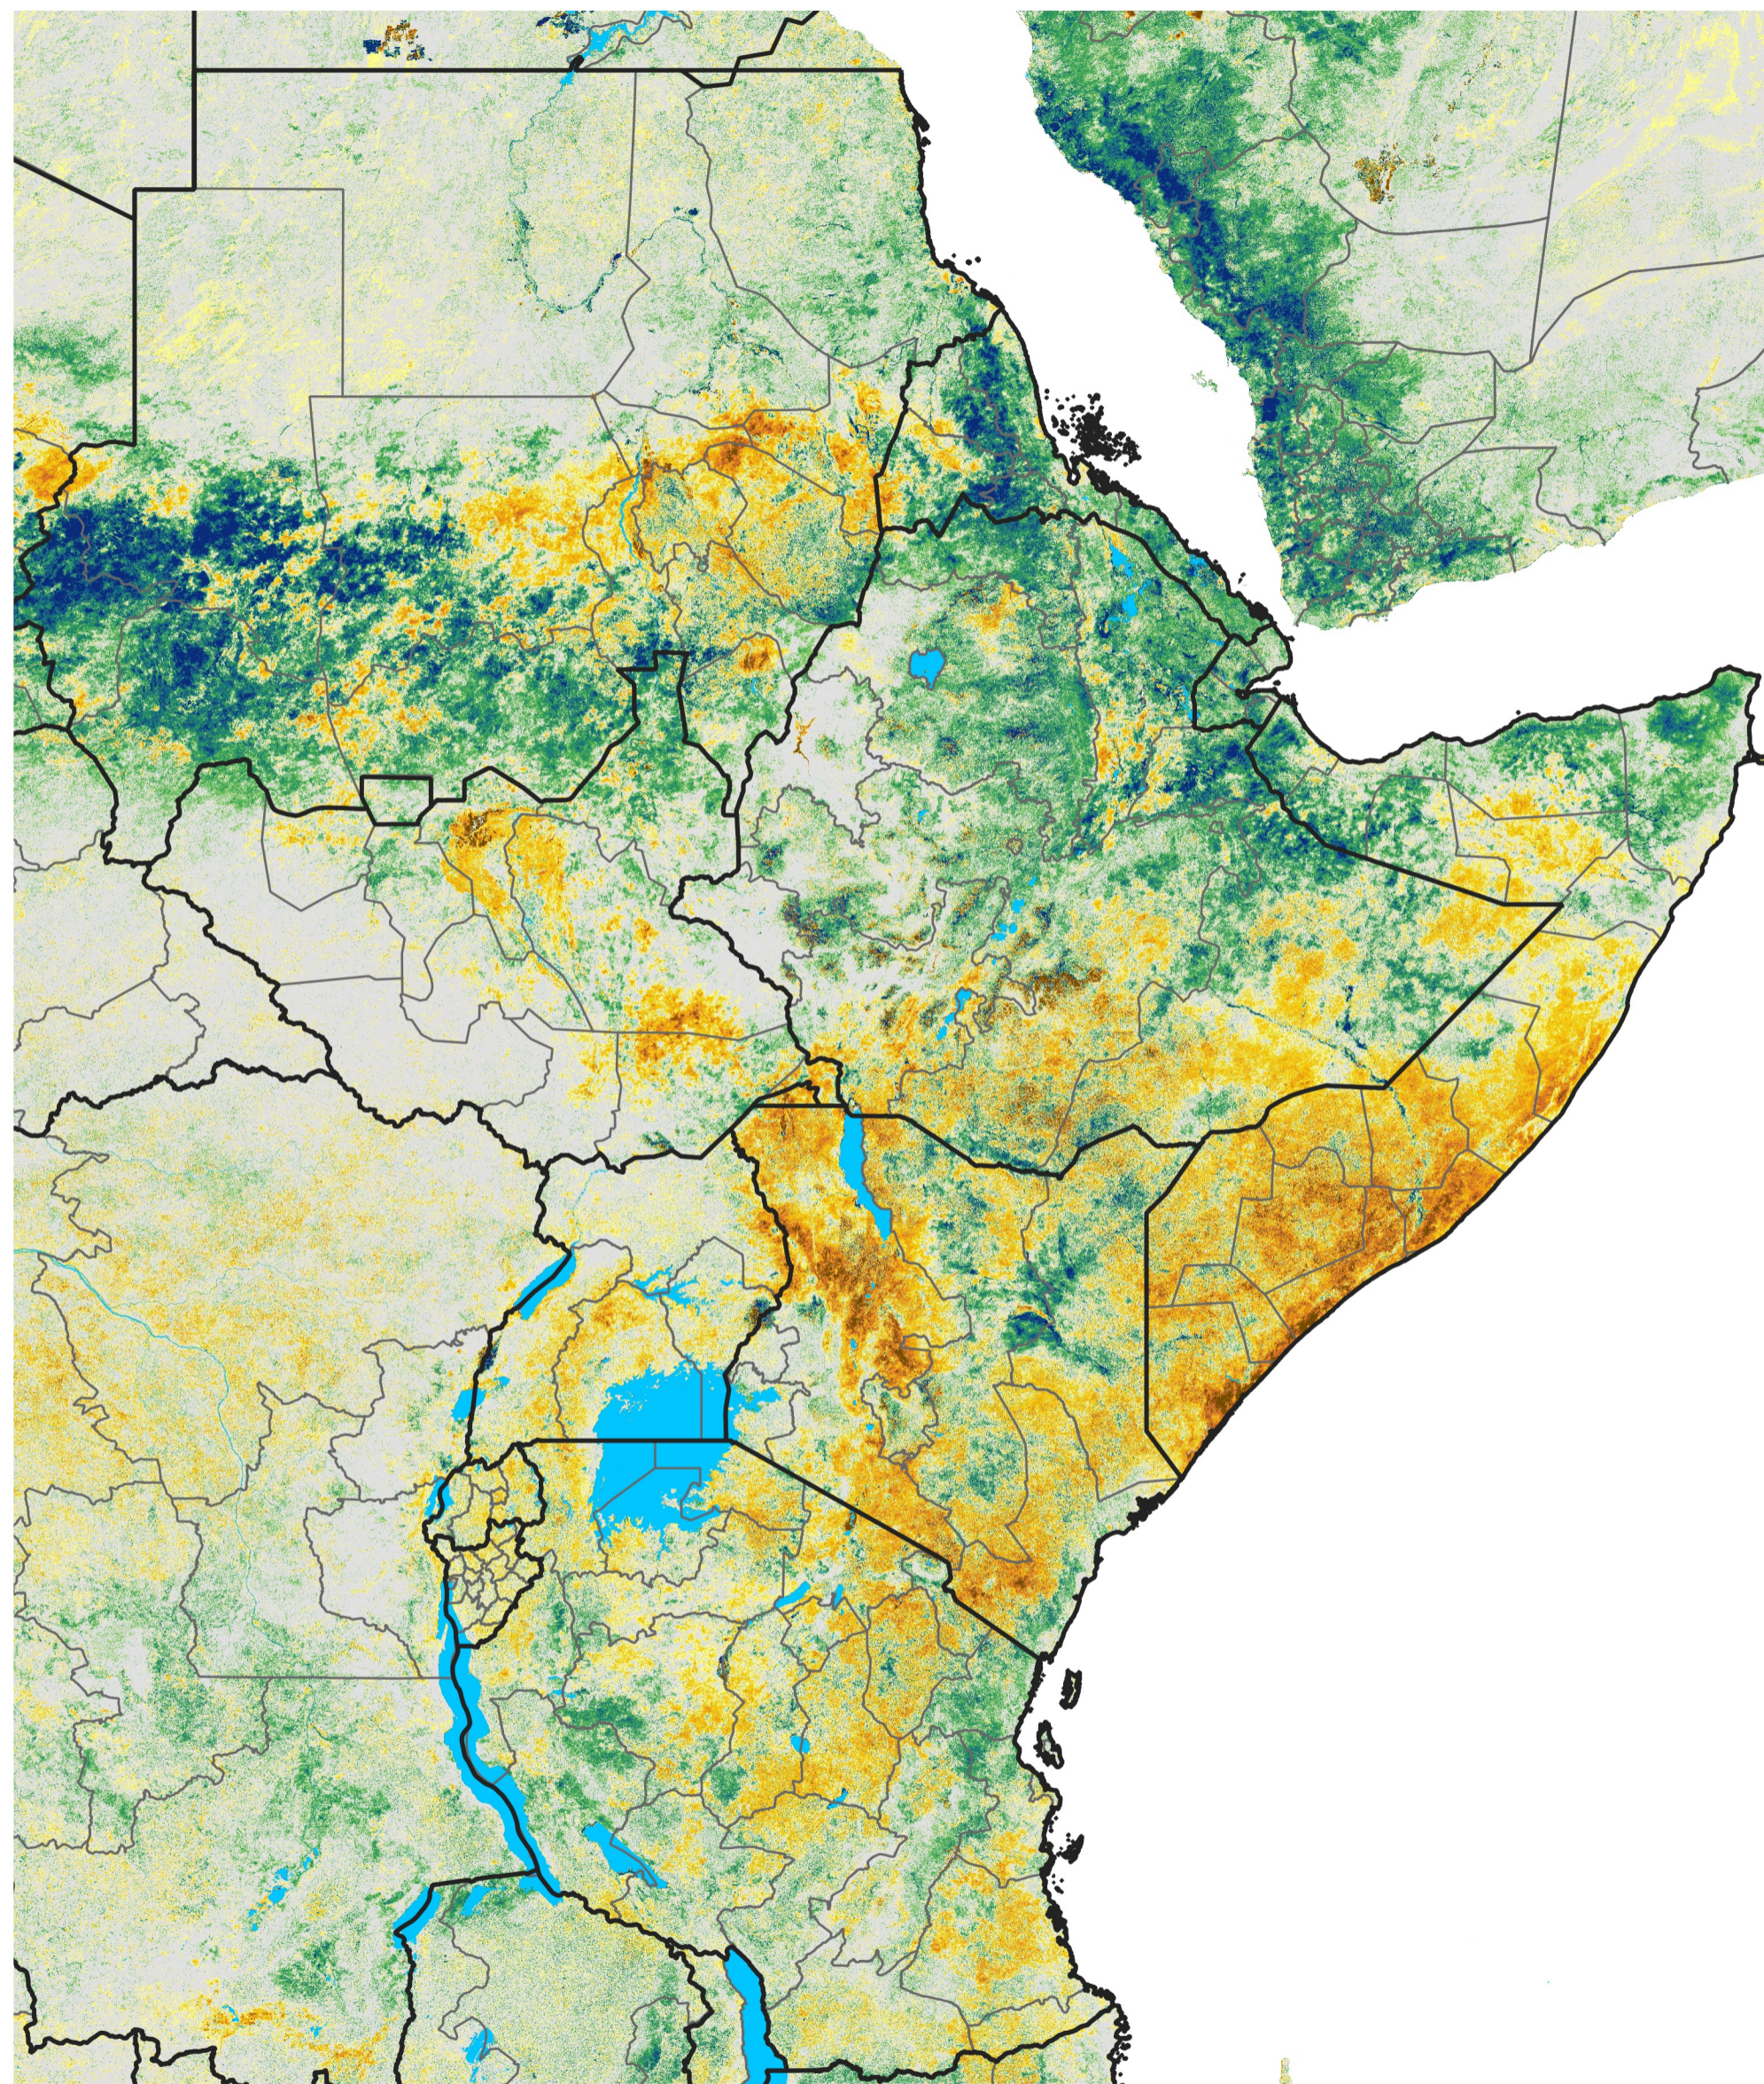

East Africa Percent of Mean NDVI

2023 / Mean (2012 - 2021)

Period 42 / Jul 21 - 31, 2023

Percent of Normal