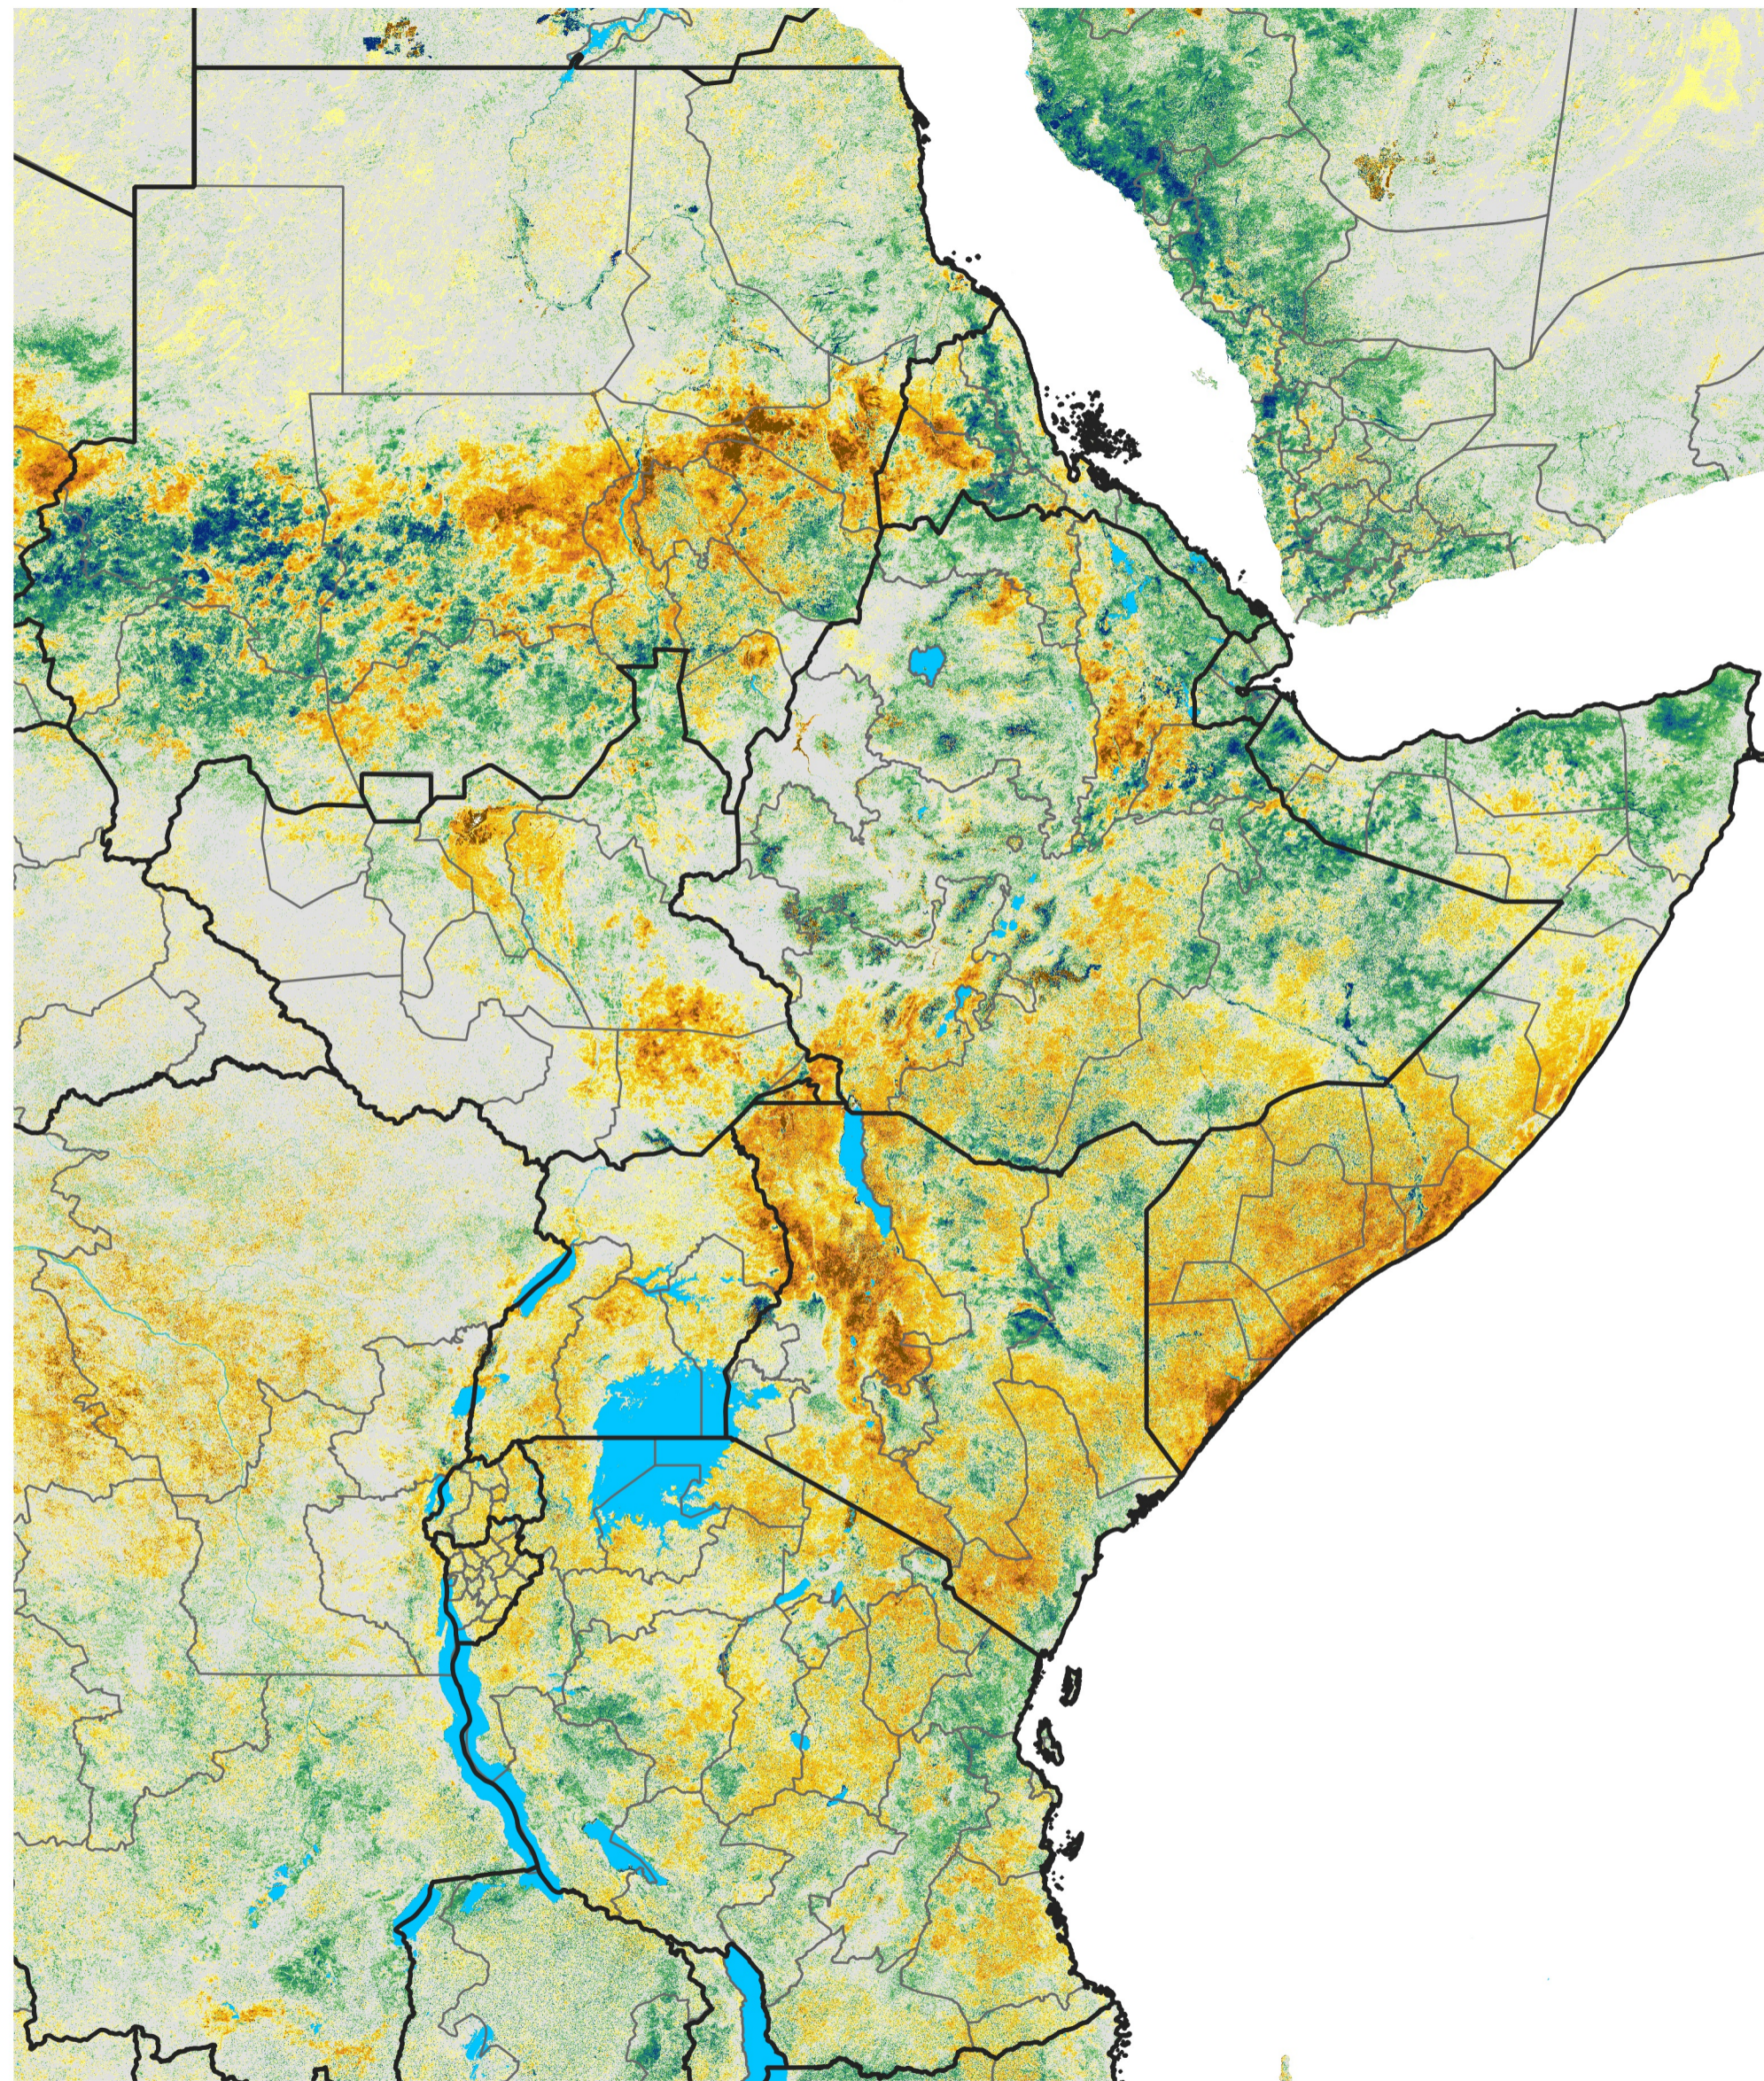

East Africa Percent of Mean NDVI

2023 / Mean (2012 - 2021)

Period 45 / Aug 06 - 15, 2023

Percent of Normal