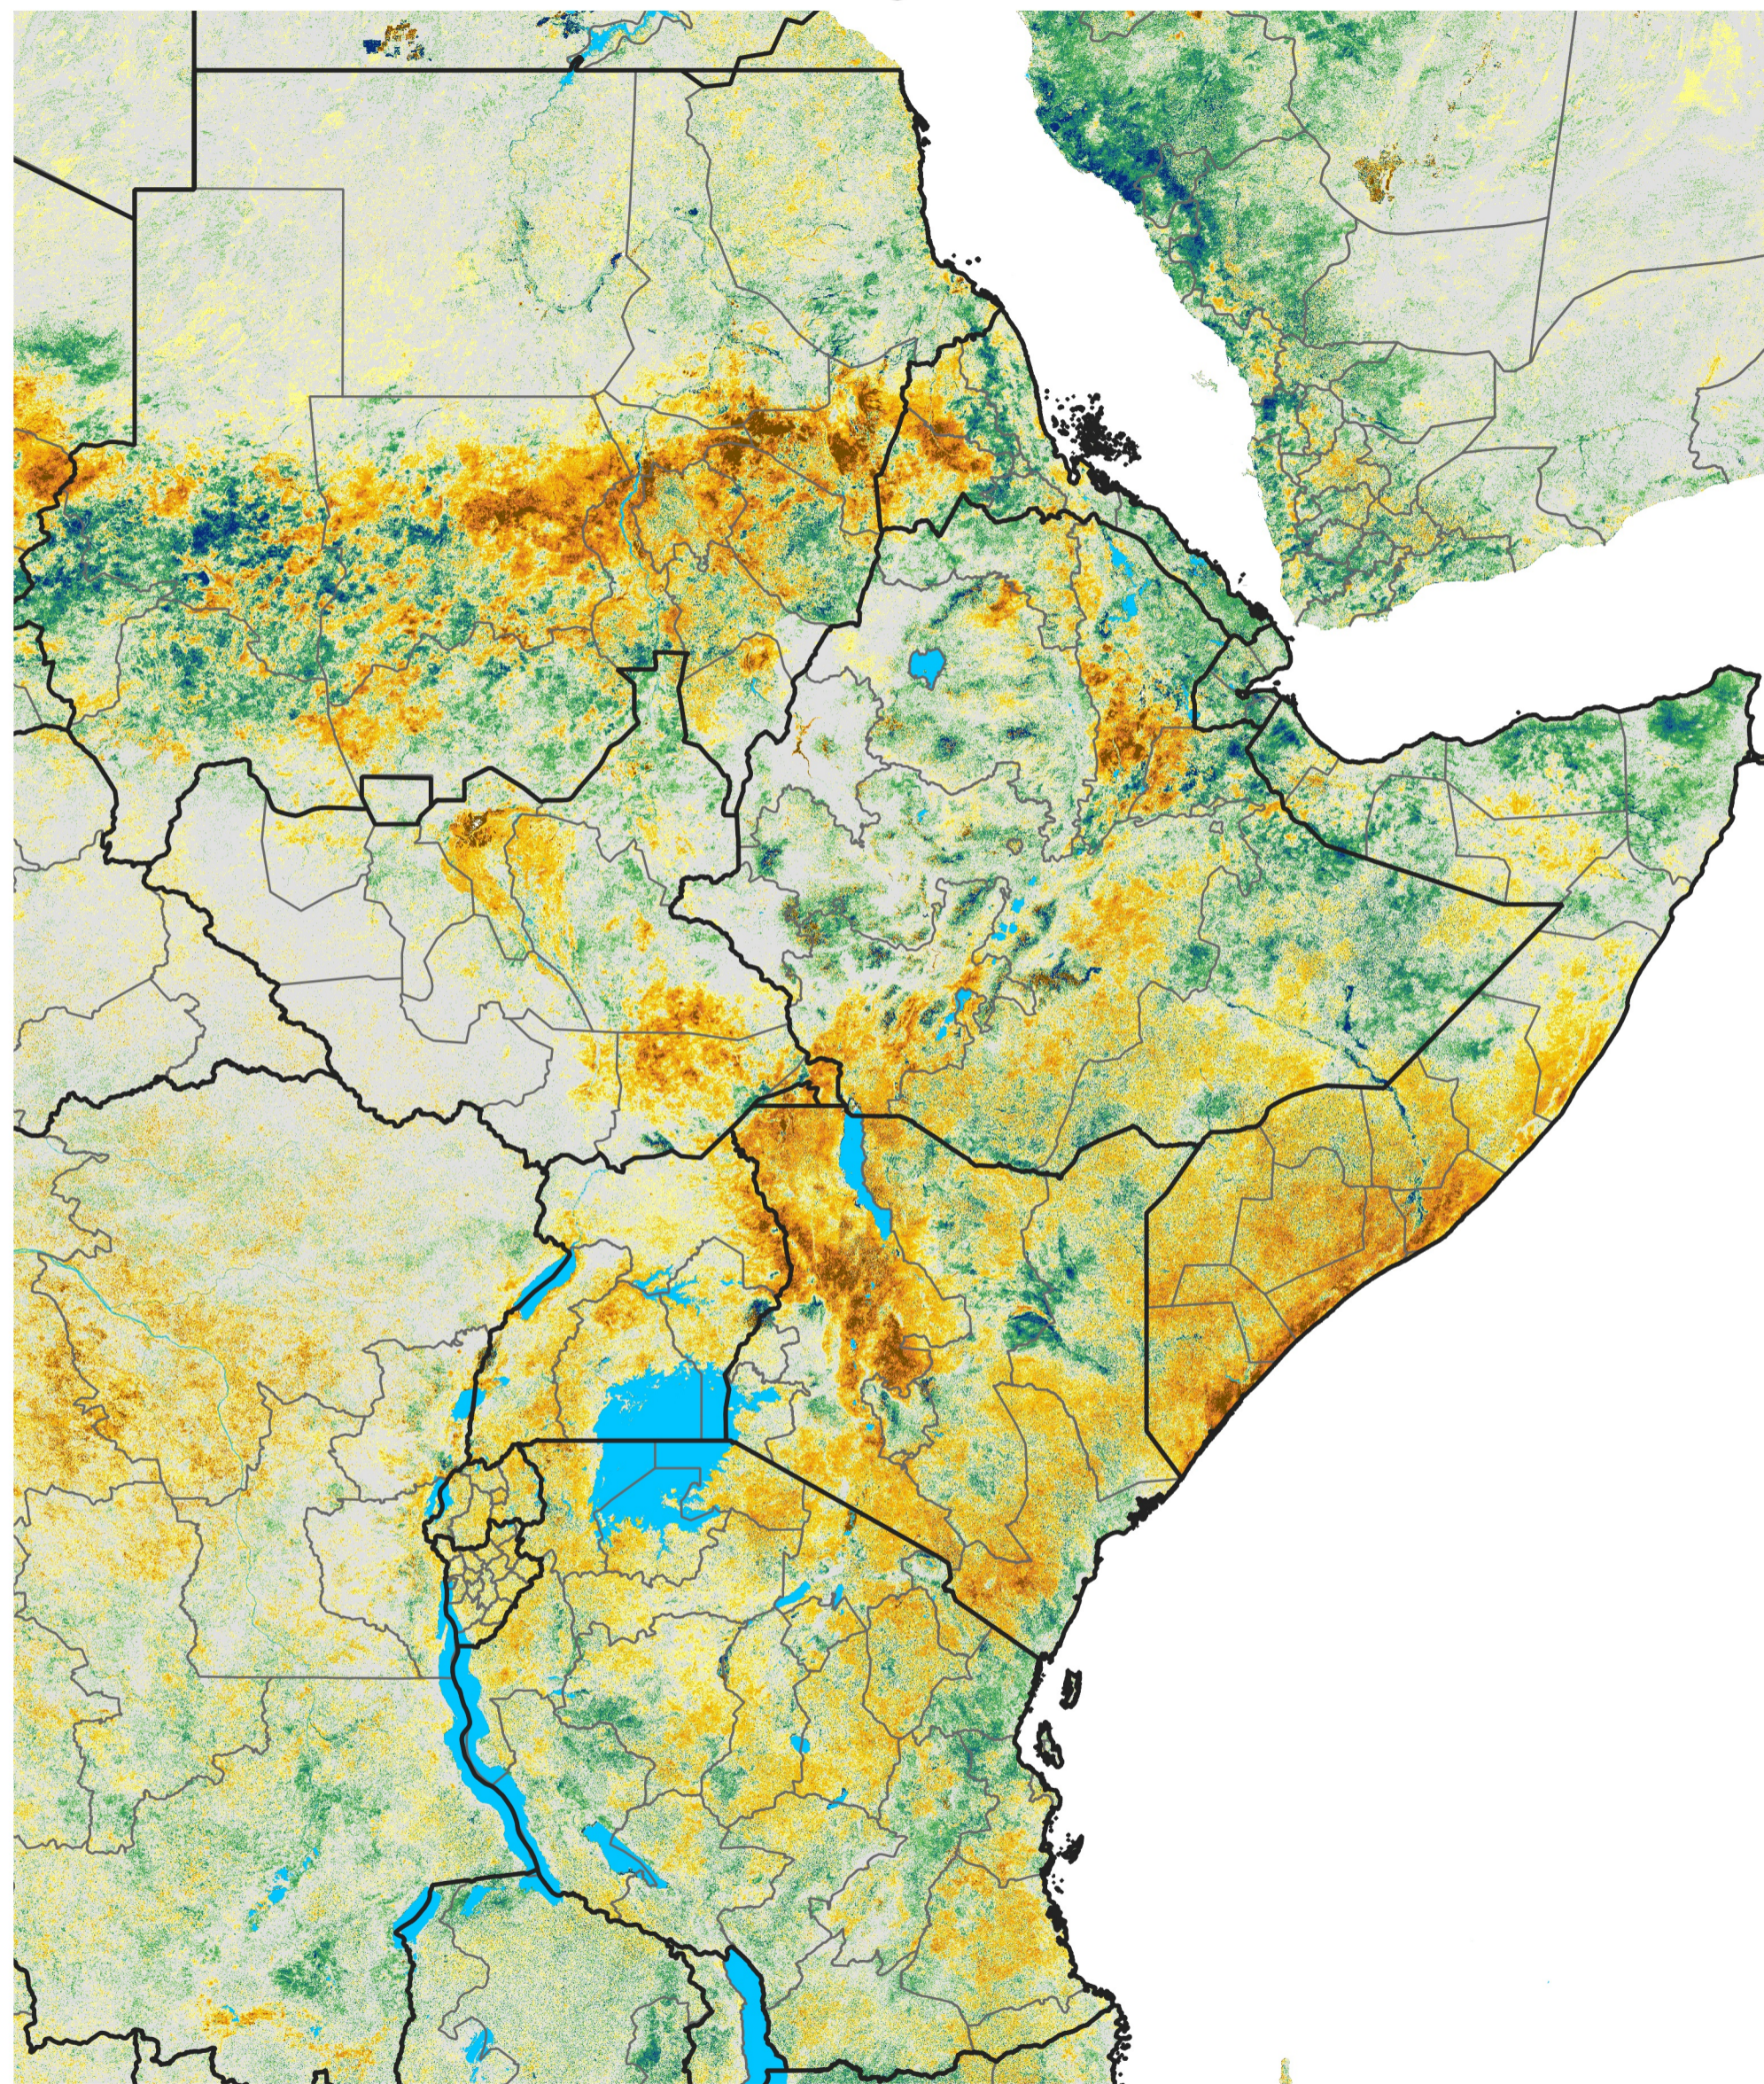

East Africa Percent of Mean NDVI

2023 / Mean (2012 - 2021)
Period 46 / Aug 11 - 20, 2023

Percent of Normal