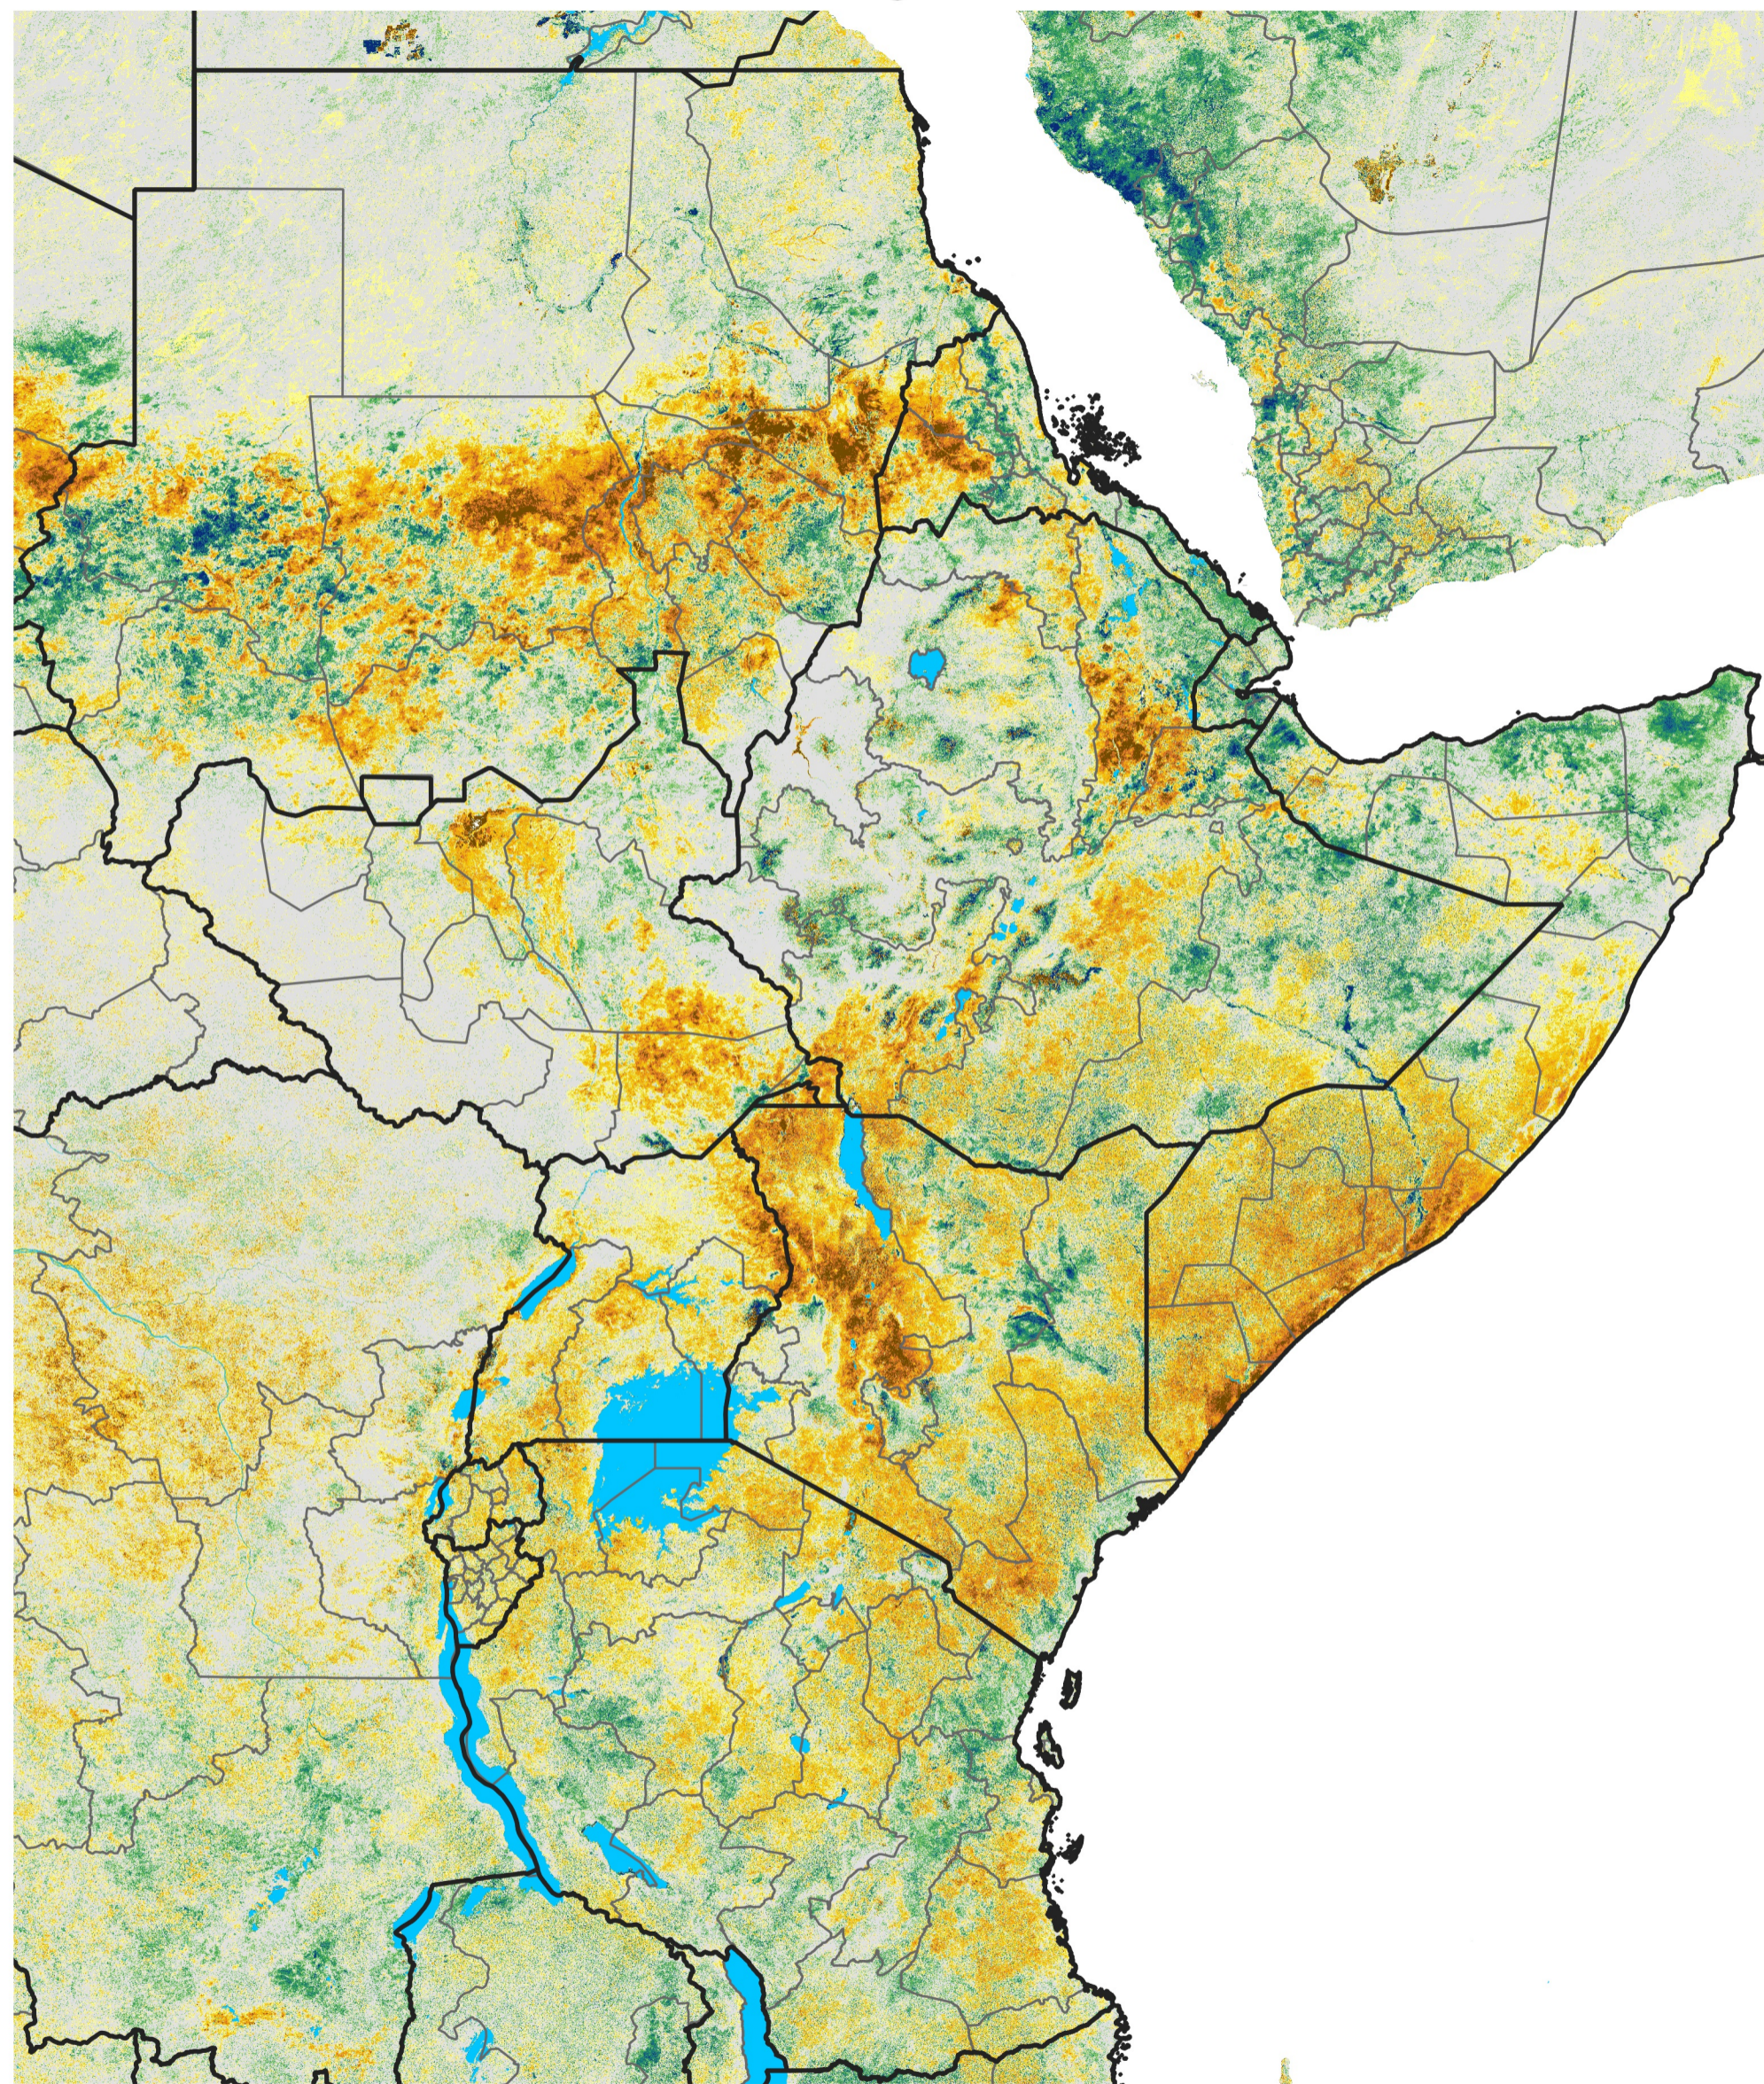

East Africa Percent of Mean NDVI

2023 / Mean (2012 - 2021)
Period 47 / Aug 16 - 25, 2023

Percent of Normal